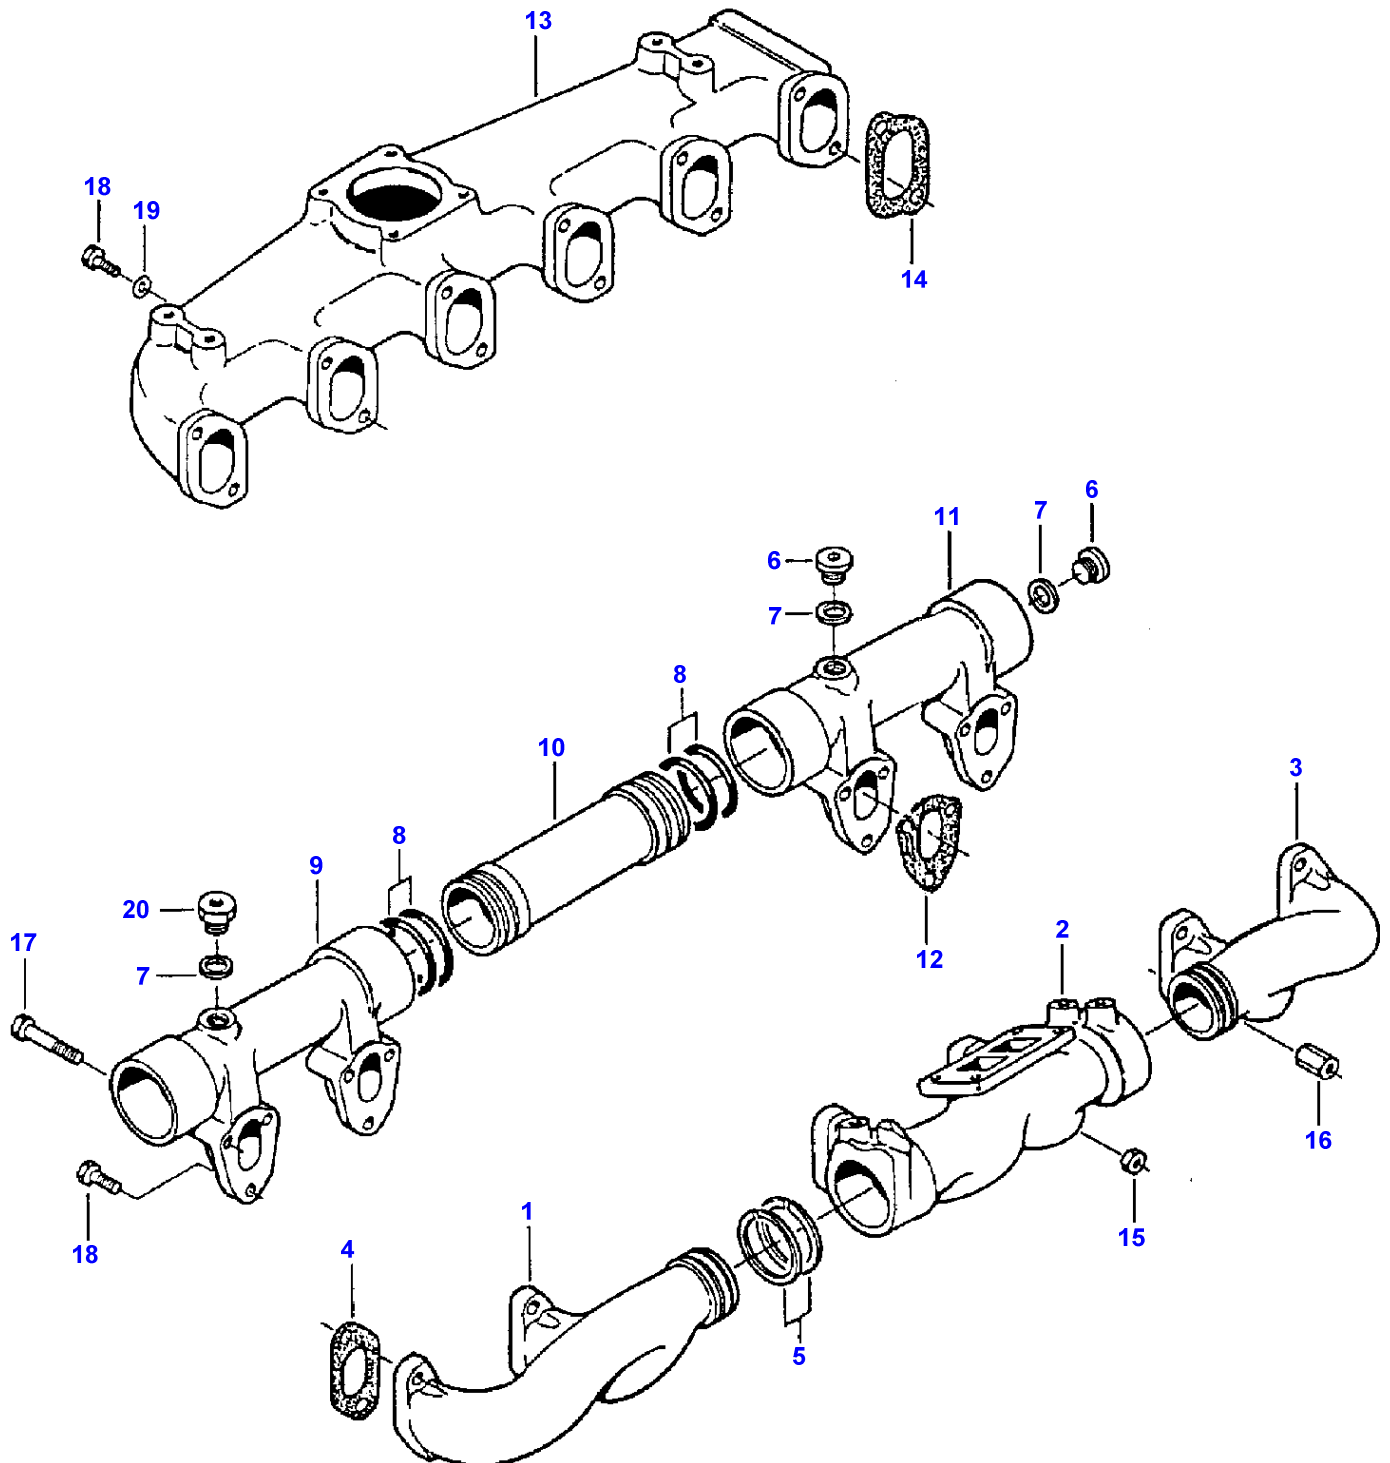

B-HB19-007-A

MASSEY FERGUSON

MF 30/31XP/32/34/36/38/40 COMBINE ENGINES, VALMET - 1637219

1637219

TURBOCHARGER-INLET AND EXHAUST MANIFOLD - ENGINE 612 DSL - FROM NO E 7656

147

Item	Part Number	Qty	Description	Comments
				ENGINE 612 DSL - FROM NO E 7656
1	V836322794	1	Manifold	
2	V836322793	1	Manifold	
3	V836322795	1	Manifold	
4	V836122886	6	Joint	
5	V836316519	4	Segment	
6	V640325018	2	Plug	
7	V615881822	3	Seal	
8	V614604958	4	O Ring	
9	V836355436	1	Manifold	
10	V836355439	1	Breather Pipe	
11	V836355437	1	Manifold	
12	V836322247	4	Joint	
13	V836322803	1	Tubing	
14	V836006803	6	Joint	
15	V504801002	10	Nut	
16	V836020147	2	Nut	
17	V528801380	16	Screw	
18	V529801460	8	Screw	
19	V500950800	24	Washer	
20	V836119643	1	Plug