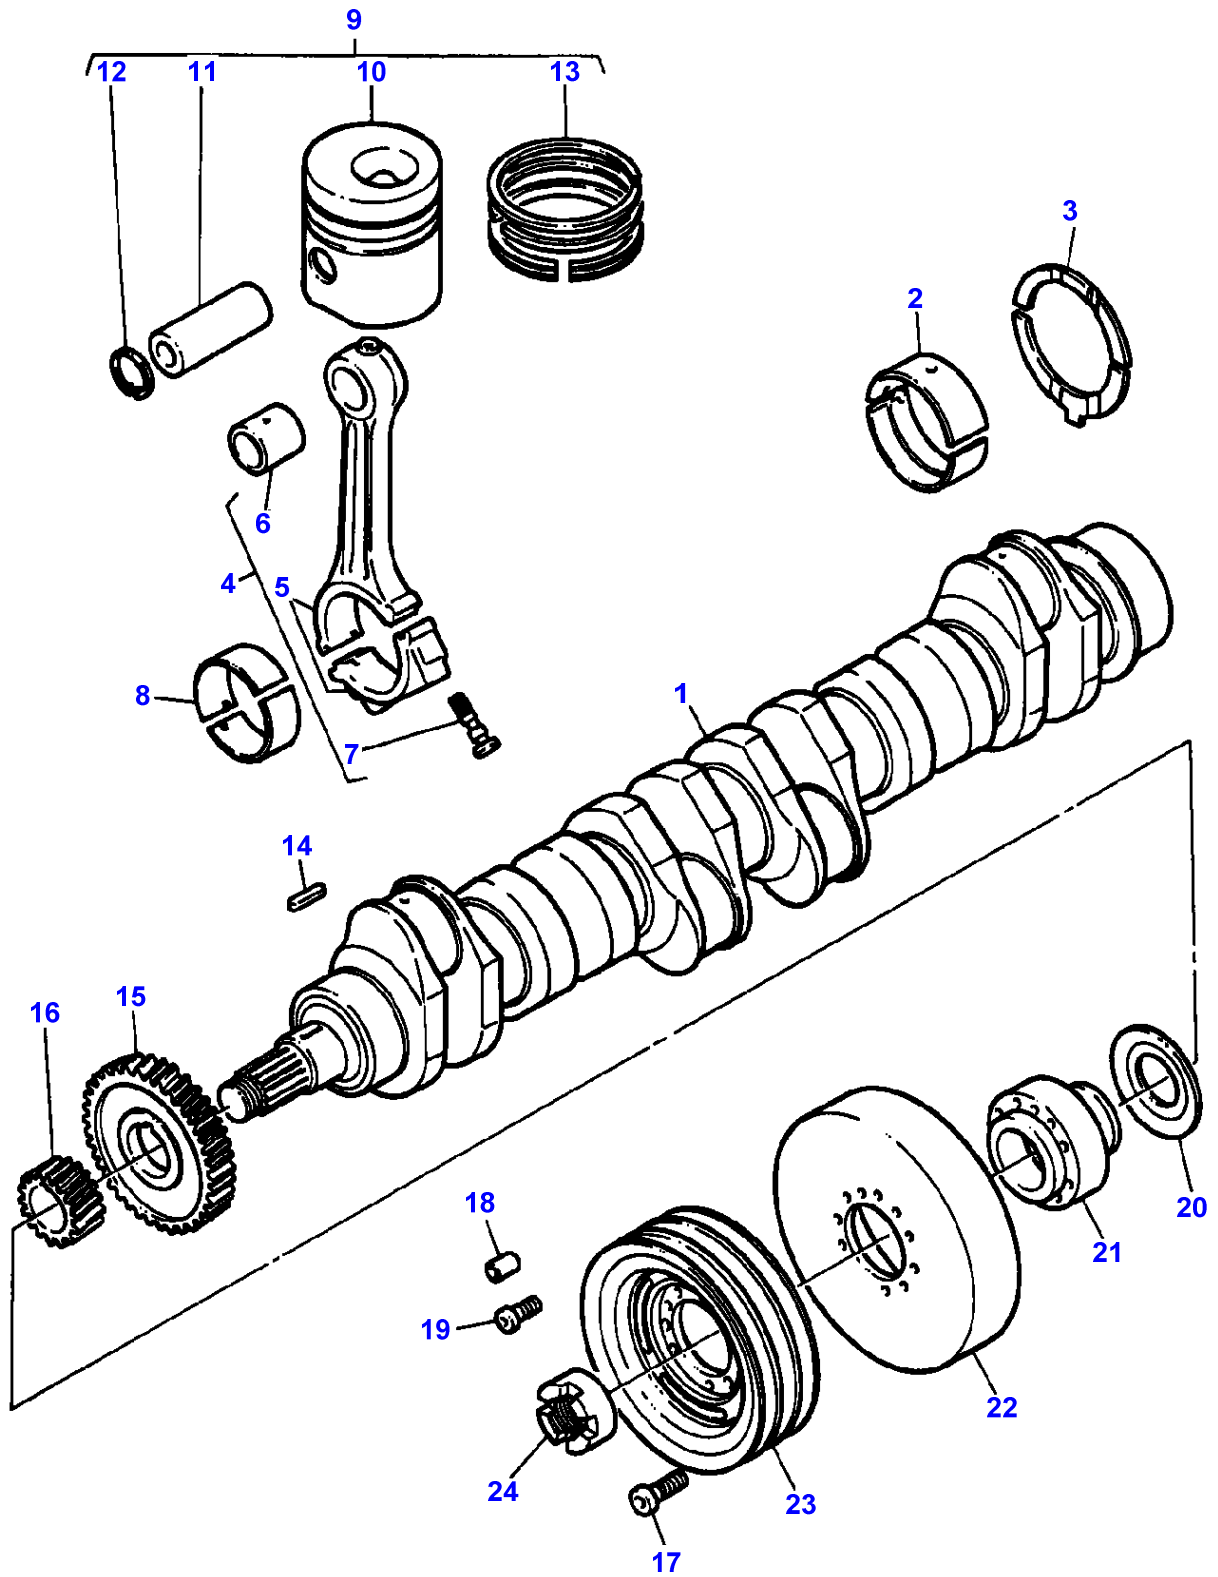

Item	Part Number	Qty	Description	Comments
				ENGINE 612 DSL
1	V835324261	1	Flywheel Housing	Up to Serial or Engine Number D 5221
	V836647440	1	Flywheel Housing	From Serial or Engine Number D 5222
2	V614500002	1	Seal	
	V836020054	X	Spacer	Thickness 2MM
3	V546801800	3	Stud	Up to Serial or Engine Number D 5221
	V546801815		Stud	From Serial or Engine Number D 5222
4	V500951000	6	Washer	
5	V504801002	3	Nut	
6	V598359850	2	Pin	
7	V528902220	6	Screw	
8	V581705030	6	Screw	
9	V581705440	2	Screw	
10	V640325018	1	Plug	
11	V640045126	1	Plug	
12	V836017912	1	Flywheel	
13		1	Flywheel	(12) Not serviced, order REF.12
14	V836117970	1	Annular Gear	(12)
15	V528902220	8	Screw	Up to Serial or Engine Number D 5221
	V528702230	8	Screw	From Serial or Engine Number D 5222
16	V500951200	9	Washer	
17	V546801800	1	Stud	From Serial or Engine Number D 5222

1-HB05-003-A