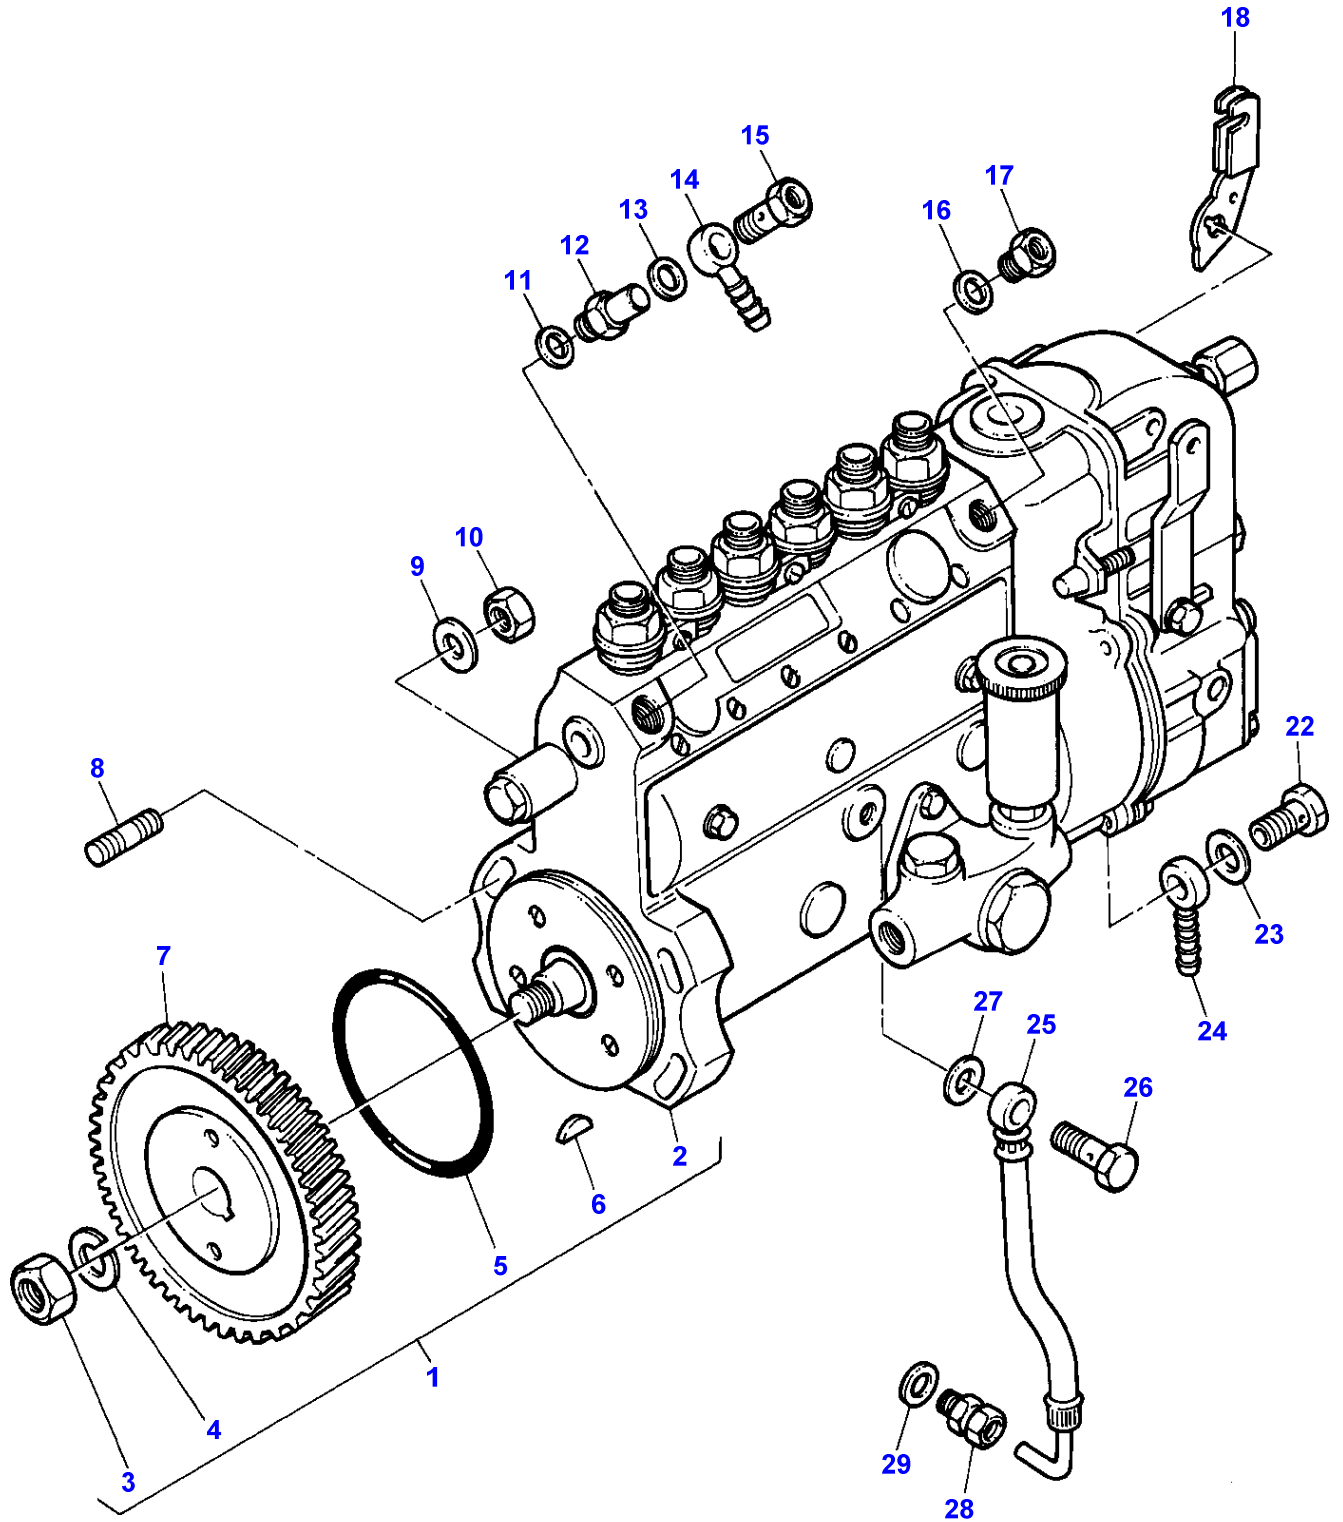

1-HB14-003-A

INJECTION PUMP - ENGINE 612 DSL

Item	Part Number	Qty	Description	Comments
				ENGINE 612 DSL
1	V836339430	1	Injection Pump	PES 6A.../AN
	V836339366	1	Injection Pump	PES 6A.../AK
2	V504611400	1	Nut	(1)
3	V500451402	1	Washer	(1)
4	V614607930	1	O Ring	(1)
5	V603305540	1	Key	(1)
6	V836346060	1	Gear	Up to Serial or Engine Number G3650
	V836659290	1	Gear	From Serial or Engine Number G3651
7	V546801815	4	Stud	
8	V500151050	4	Washer	
9	V504801002	4	Nut	
10	V615571014	2	Seal	
11	V836346890	1	Hydr Hose	
12	V640435006	1	Screw	
13	V641166006	1	Elbow Nipple	
14	V835347263	1	Lever	
15	V640435010	1	Screw	
16	V615881418	5	Seal	
17	V836330959	1	Valve	
18	V640255210	2	Pipe	
19	V835336944	1	Screw	
20	V836336934	1	Union	
21	V615881420	1	Gasket	
22	V614102030	1	Seal	From Serial or Engine Number 91085
23	V641016008	1	Union	From Serial or Engine Number 91085
24	V835347511	1	Hose	From Serial or Engine Number 91085
25	V641186008	1	Union	From Serial or Engine Number 91085