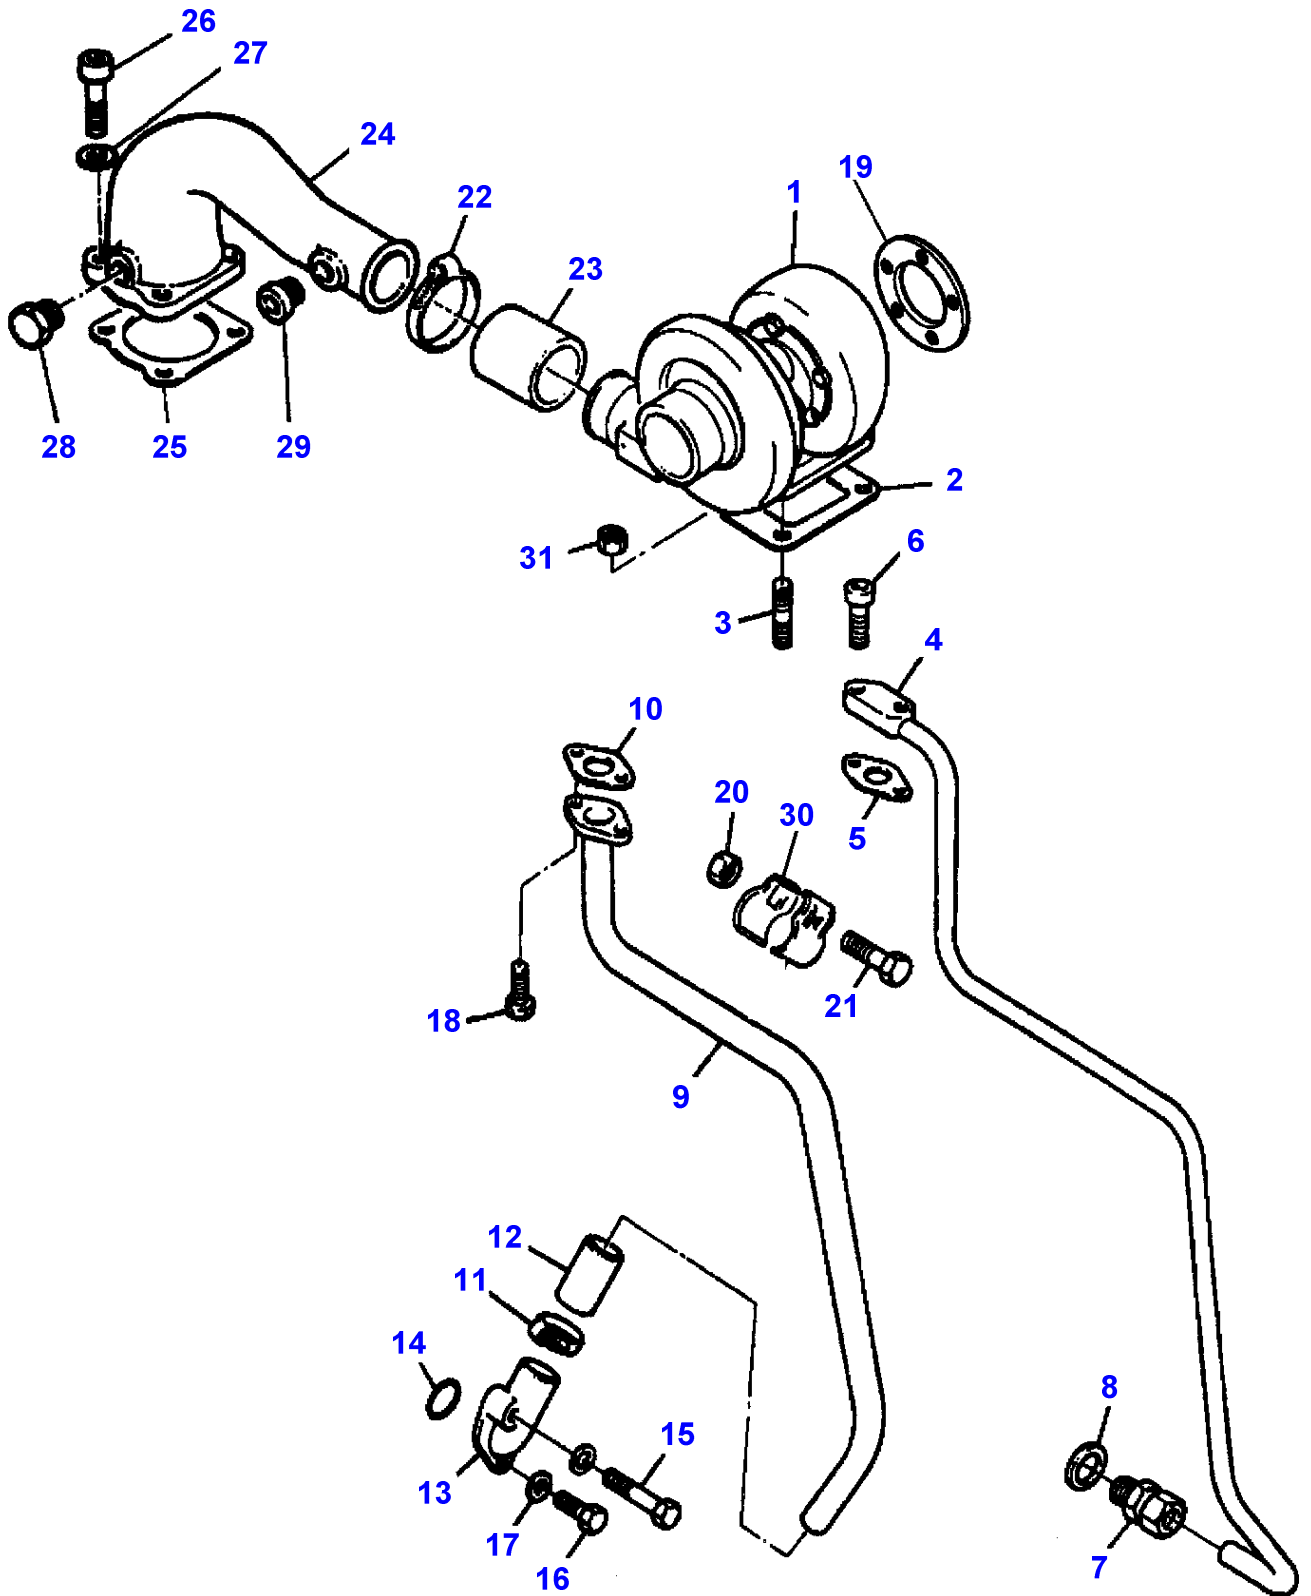

1-HB20-003-B

TURBOCHARGER-PIPES - ENGINE 612 DSL

Item	Part Number	Qty	Description	Comments
				ENGINE 612 DSL
1	V836339401	1	Turbocharger	HOLSET. See Page - Reference Number 143/1
1	V836339735	1	Turbocharger	SCHWITZER. See Page - Reference Number 144/1
1	V836340375	1	Turbocharger	See Page - Reference Number 144/1 From Serial or Engine Number D 5222
2	V836316726	1	Gasket	
3	V546801780	4	Stud	
4	V836338621	1	Pipe	
5	V836308344	1	Joint	
6	V581804630	2	Screw	
7	V641086012	1	Union	
8	V615881620	1	Seal	
9	V836338649	1	Pipe	
10	V836324580	1	Joint	
11	V602088532	2	Clamp	Up to Serial or Engine Number D 5221
	V602087528	2	Clamp	From Serial or Engine Number D 5222
12	V835324317	1	Hose	
13	V836346405	1	Tube	From Serial or Engine Number 80270
	V836324216	1	Tube	Up to Serial or Engine Number 80269
14	V614603230	1	O Ring	From Serial or Engine Number 80270
	V614602430	1	O Ring	Up to Serial or Engine Number 80269
15	V529801470	1	Screw	Up to Serial or Engine Number D 5221
	V529801480	1	Screw	From Serial or Engine Number D 5222
16	V528801380	1	Screw	
17	V500950800	2	Washer	
18	V528801380	2	Screw	
19	V836338985	1	Gasket	
20	V504600602	2	Nut	Up to Serial or Engine Number D 5221
	V510600602	2	Nut	From Serial or Engine Number D 5222
21	V529801130	2	Screw	Up to Serial or Engine Number D 5221
	V529801112	2	Screw	From Serial or Engine Number D 5222
22	V602061668	2	Clamp	Repairs and replaces V602083550
23	V836119992	1	Hose Flexible	
24	V836324886	1	Manifold	
25	V836324493	1	Joint	
26	V581804620	4	Screw	
27	V500950800	4	Washer	
28	V836114958	1	Plug	
29	V640305012	1	Plug	
30	V835324324	4	Clamp	
31	V504801002	4	Nut