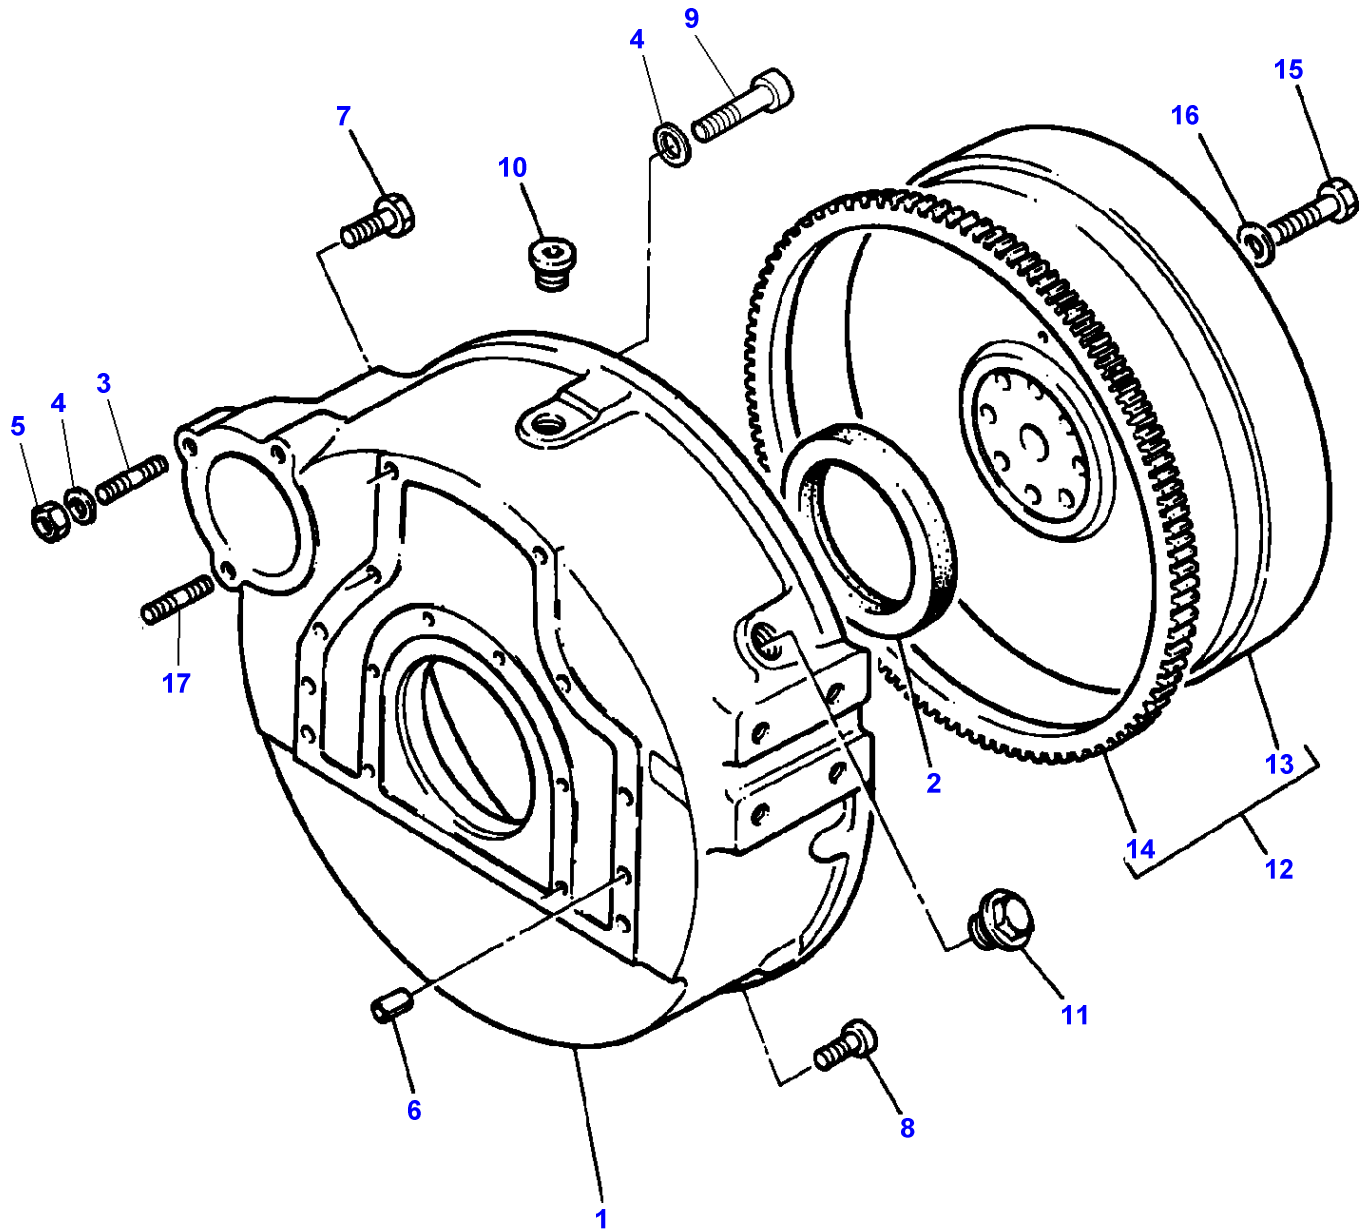

1-HB04-003-B

Item	Part Number	Qty	Description	Comments
				ENGINE 612 DSL
1	V835324261	1	Flywheel Housing	Up to Serial or Engine Number D 5221
	V836647440	1	Flywheel Housing	From Serial or Engine Number D 5222
2	V614500002	1	Seal	
	V836020054	X	Spacer	Thickness 2MM
3	V546801800	3	Stud	Up to Serial or Engine Number D 5221
	V546801815		Stud	From Serial or Engine Number D 5222
4	V500951000	6	Washer	
5	V504801002	3	Nut	
6	V598359850	2	Pin	
7	V528902220	6	Screw	
8	V581705030	6	Screw	
9	V581705440	2	Screw	
10	V640325018	1	Plug	
11	V640045126	1	Plug	
12	V836017912	1	Flywheel	
13		1	Flywheel	(12) Not serviced, order REF.12
14	V836117970	1	Annular Gear	(12)
15	V528902220	8	Screw	Up to Serial or Engine Number D 5221
	V528702230	8	Screw	From Serial or Engine Number D 5222
16	V500951200	9	Washer	
17	V546801800	1	Stud	From Serial or Engine Number D 5222