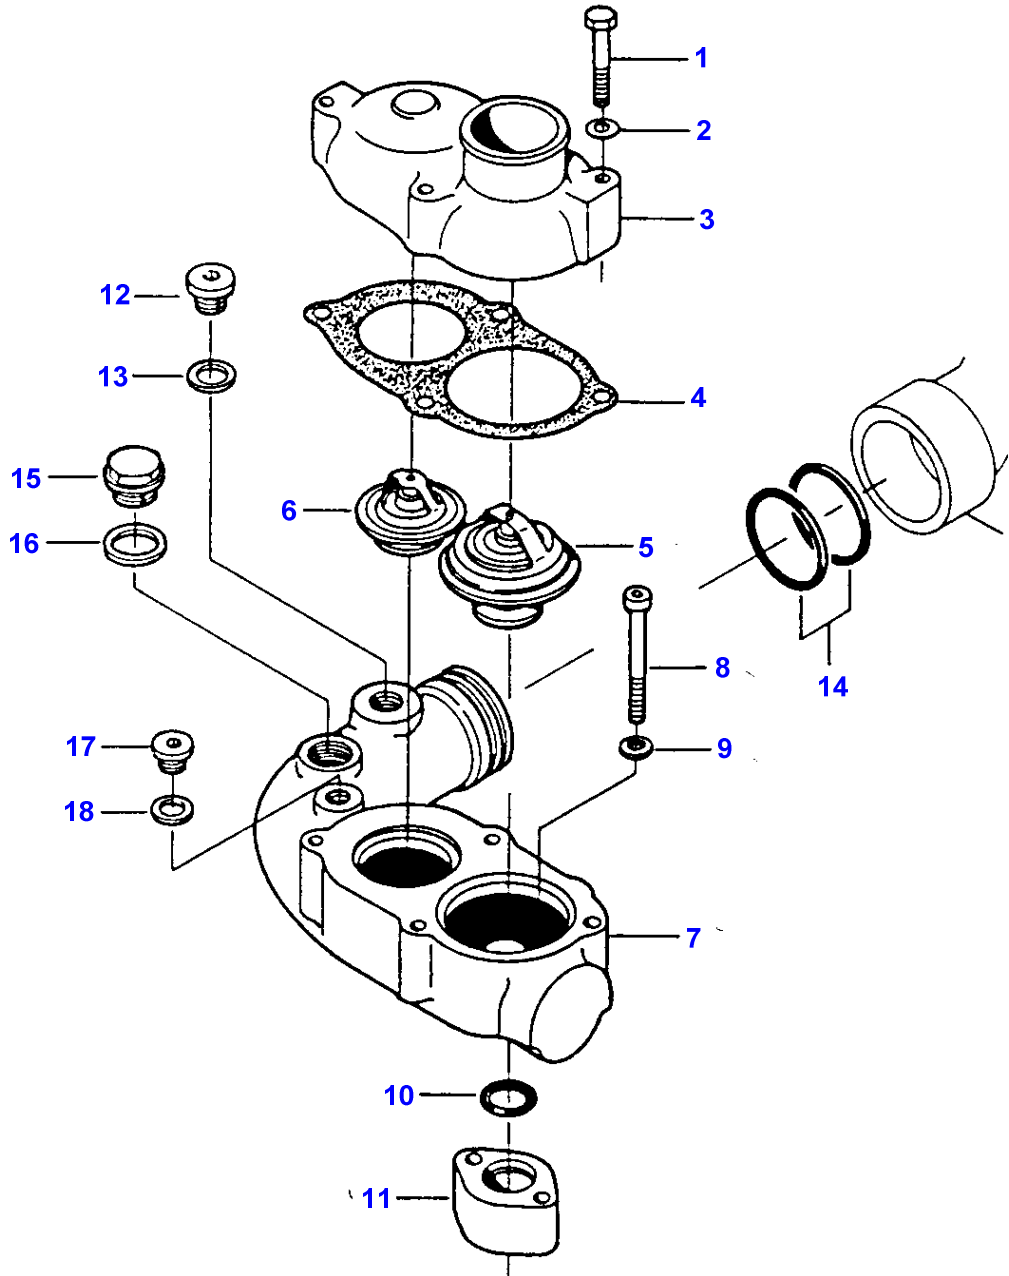

B-HB09-007-A

MASSEY FERGUSON

MF 30/31XP/32/34/36/38/40 COMBINE ENGINES, VALMET - 1637219

1637219

THERMOSTAT - ENGINE 612 DSL - FROM NO D 6826

123

Item	Part Number	Qty	Description	Comments
				ENGINE 612 DSL - FROM NO D 6826
1	V529801550	4	Screw	
2	V500950800	4	Washer	
3	V836329631	1	Cover	
4	V836329632	1	Gasket	
5	V836352903	1	Thermostat	83 DEG.C. Repairs and replaces 3637649M1
6	V836015156	1	Thermostat	79 DEG.C.
7	V836355440	1	Housing	From Serial or Engine Number E 7656
8	V581804690	2	Screw	
9	V836015967	2	Seal	
10	V614602930	2	O Ring	
11	V836338515	1	Distance Piece	
12	V640325018	1	Plug	
13	V615881822	1	Seal	
14	V614604958	2	O Ring	Up to Serial or Engine Number D 5221
15	V640045022	1	Plug	
16	V615882227	1	Gasket	
17	V640325014	1	Plug	From Serial or Engine Number D 5222
18	V615881418	1	Seal