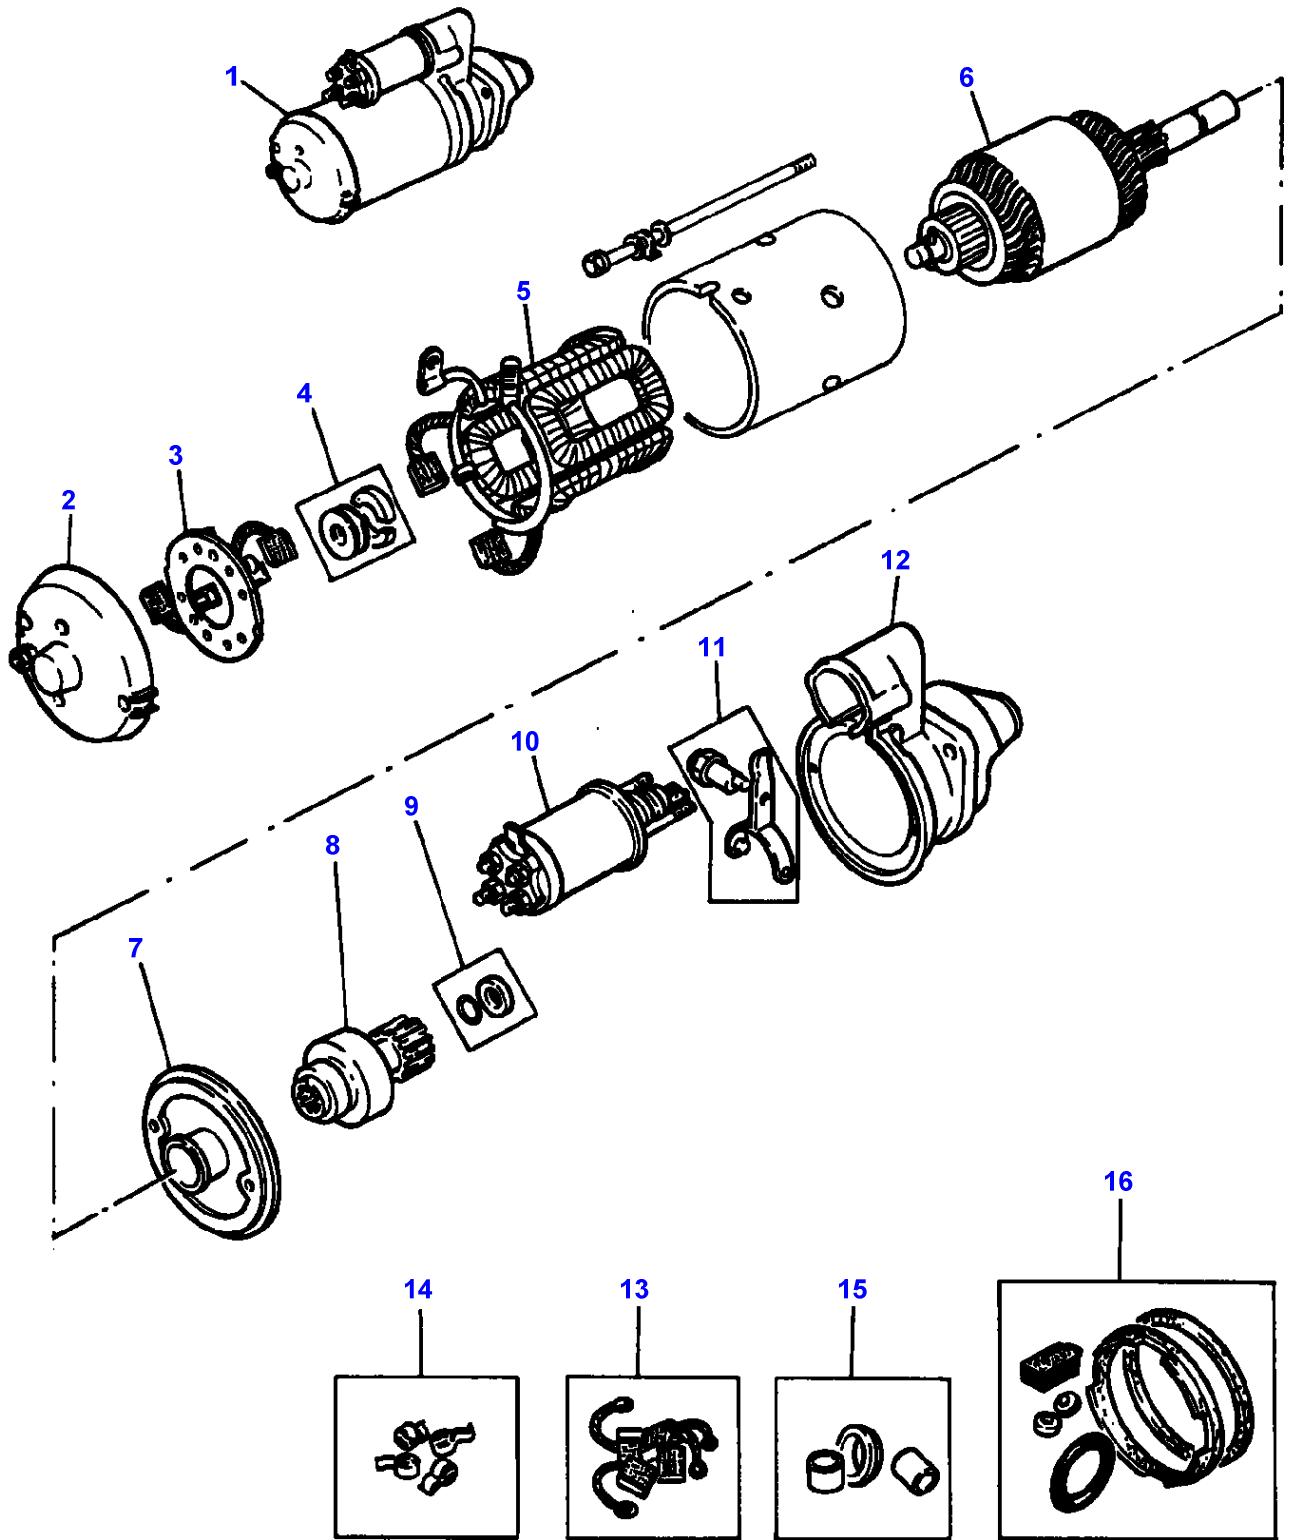

1-HB25-003-A

STARTER MOTOR - ENGINE 612 DSL

Item	Part Number	Qty	Description	Comments
				ENGINE 612 DSL
1	V835346811	1	Startermotor	Up to Serial or Engine Number 80269
	V835331592	1	Startermotor	From Serial or Engine Number 80270
				Up to Serial or Engine Number D 6825
1	V836640938	1	Startermotor	From Serial or Engine Number D 6826
2	V835331862	1	Flange	(1)
3	V836015847	1	Holder	(1)
4	V836015839	1	Bush	(1)
5	V836640938	1	Startermotor	(1)
6	3473800M91	1	Armature	(1)
7	V835331867	1	Flange	(1)
8	V835331868	1	Flinger	(1)
				Up to Serial or Engine Number D 6825
8	V836640947	1	Drive	(1)
				From Serial or Engine Number D 6826
9	V835331865	1	Washer	(1)
10	V836640946	1	Solenoid	(1)
				Up to Serial or Engine Number D 6825
10	V836640946	1	Solenoid	(1)
				From Serial or Engine Number D 6826
11	V835331869	1	Fork	(1)
12		1	Bracket	(1)
				Not serviced, order REF.1
13	V836015230	1	Kit, Brush	(1)
14	V836015232	1	Kit, Spring	(1)
15	V836015848	1	Kit, Bush	(1)
16	V835331870	1	Kit, Joint	(1)