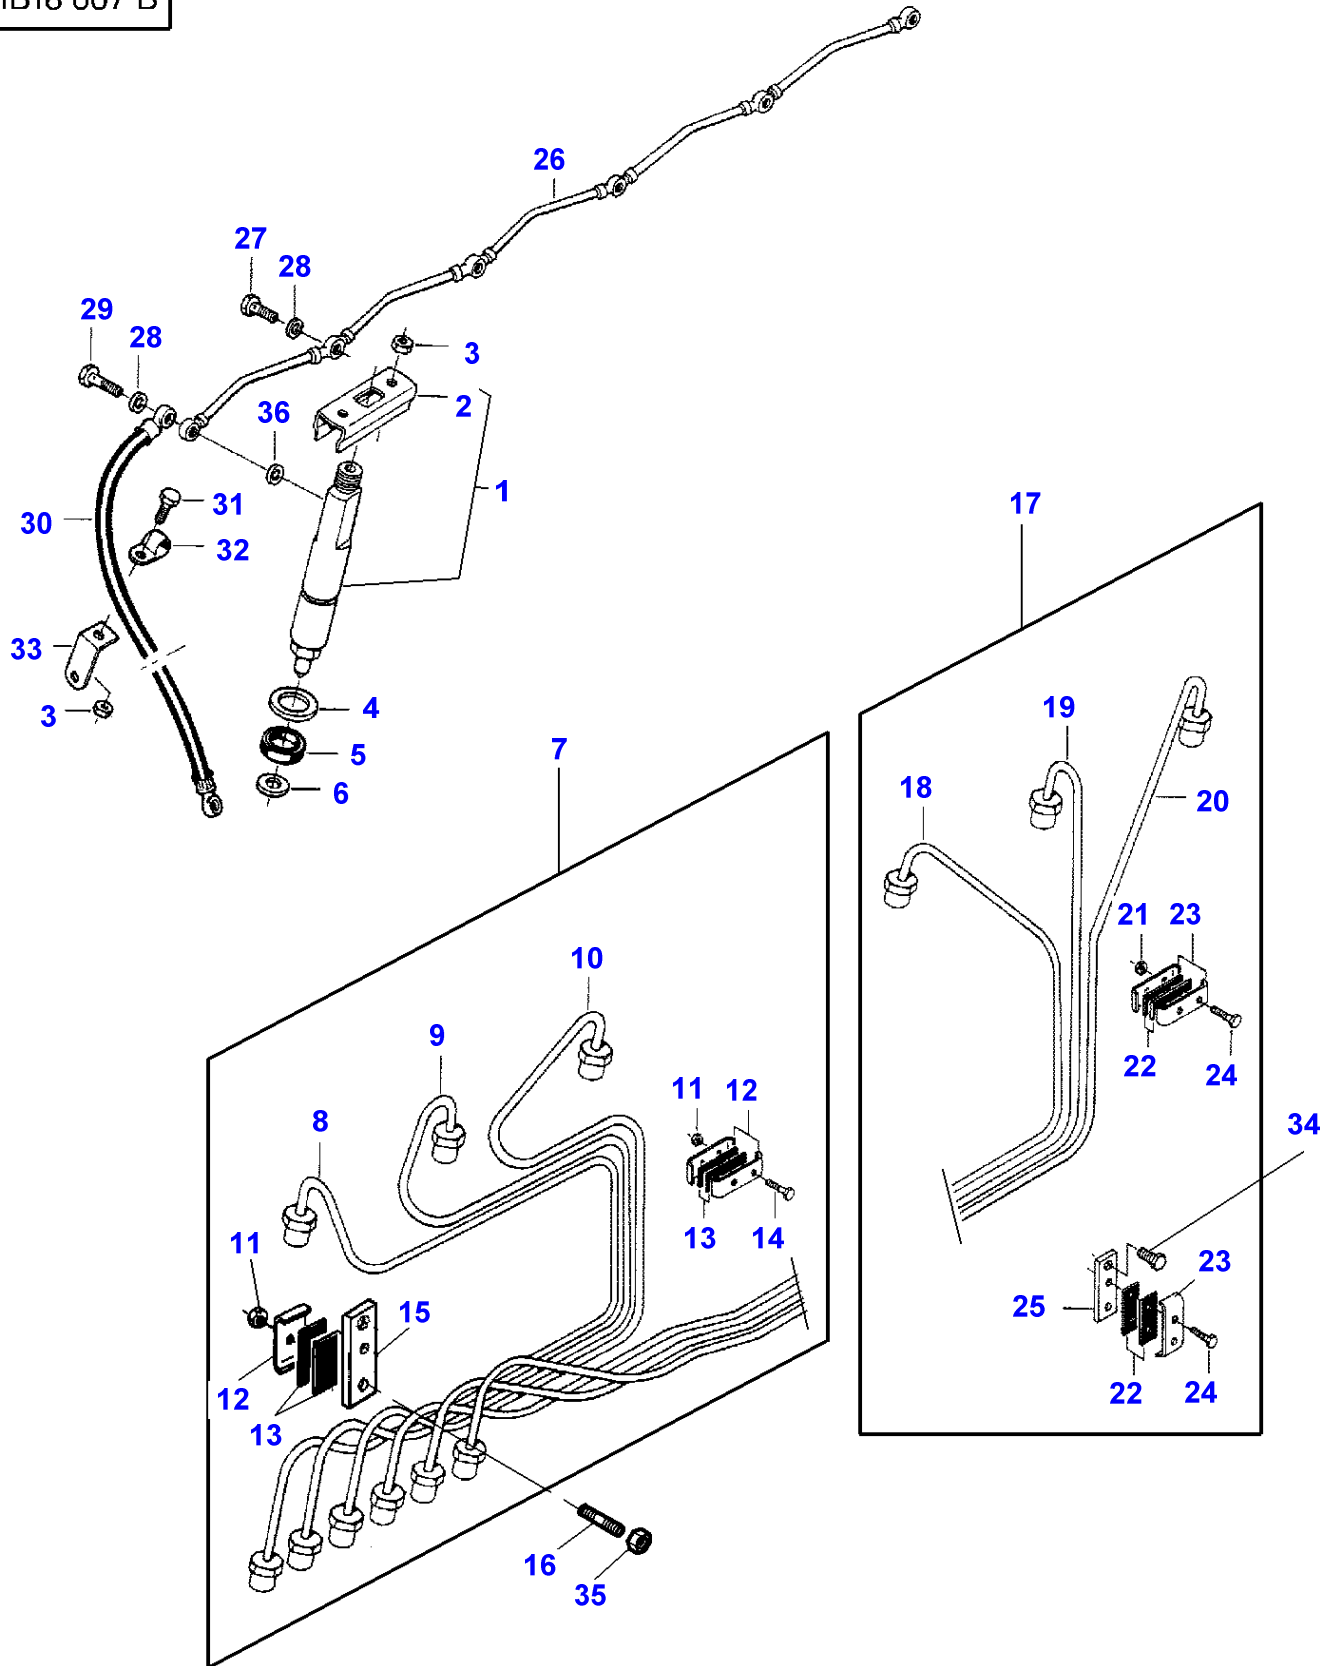

1-HB16-007-B

MASSEY FERGUSON

MF 30/31XP/32/34/36/38/40 COMBINE ENGINES, VALMET - 1637219

1637219

FUEL PIPINGS - ENGINE 612 DSL - MB 34/36 220 HP

136

Item	Part Number	Qty	Description	Comments
				ENGINE 612 DSL - MB 34/36 220 HP
1	V836840397	6	Atomiser	
2	V835331103	6	Retainer	(1)
3	V504800800	13	Nut	
4	V835336275	6	Washer	
5	V835336276	6	Seal	
6	V899901495	6	Washer	
7	V836346067	1	Kit, Pipe	
8	V836346061	1	Injection Pipe	(7)
9	V836346062	1	Injection Pipe	(7)
10	V836346063	1	Injection Pipe	(7)
11	V504600502	4	Nut	(7)
12	V836324446	5	Holding Fixture	(7)
13	V836324443	6	Rubber Strap	(7)
14	V528800802	6	Screw	(7)
15	V836336921	1	Support	(7)
16	V546801820	1	Stud	
17	V836346068	1	Kit, Pipe	
18	V836346064	1	Injection Pipe	(17)
19	V836346065	1	Injection Pipe	(17)
20	V836346066	1	Injection Pipe	(17)
21	V504600502	4	Nut	(17)
22	V836324443	6	Rubber Strap	(17)
23	V836324446	5	Holding Fixture	(17)
24	V528800802	6	Screw	(17)
25	V836336921	1	Support	(17)
26	V836355330	1	Tube	Repairs and replaces V836336925
27	V835331289	5	Screw	
28	V615870710	13	Seal	
29	V835336943	1	Screw	
30	V836652377	1	Pipe	Up to Serial or Engine Number D 6825
	V835336942	1	Tube	From Serial or Engine Number D 6826
31	V528801360	1	Screw	
32	V602060612	1	Clamp	
33	V836124941	1	Support	
34	V528801750	1	Screw	
35	V504801002	1	Nut	
36	V836355435	6	Seal	From Serial or Engine Number D 6826