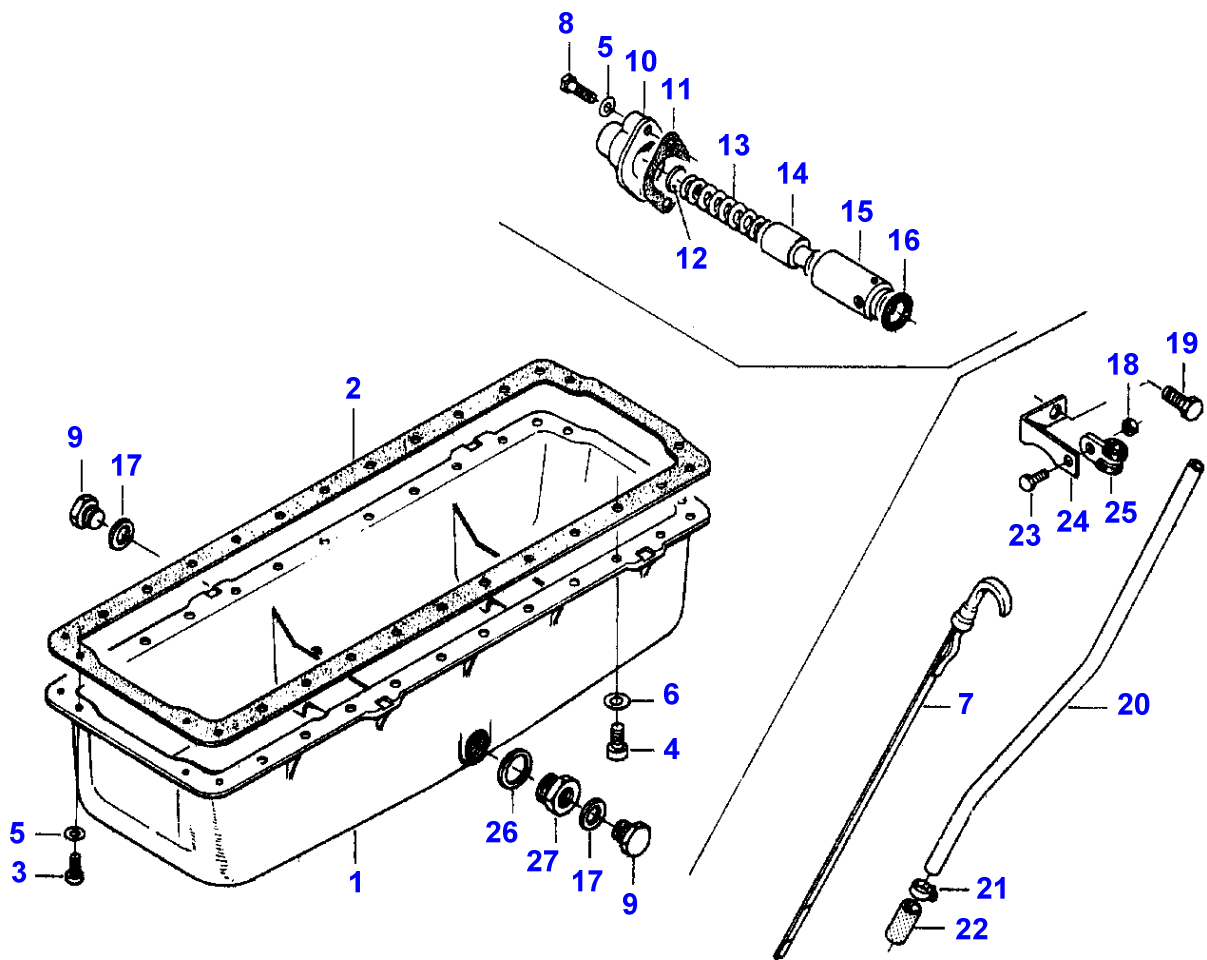

1-HB10-010-A

MASSEY FERGUSON

MF 30/31XP/32/34/36/38/40 COMBINE ENGINES, VALMET - 1637219

1637219

LUBRICATING OIL SUMP - ENGINE 612 DSL - FROM NO 97896 - UP TO NO D 5221

125

Item	Part Number	Qty	Description	Comments
				ENGINE 612 DSL - FROM NO 97896 - UP TO NO D 5221
1	V836347308	1	Sump	From Serial or Engine Number A 4369 22MM
2	V836322538	1	Gasket	
3	V581804630	4	Screw	
4	V581805030	24	Screw	
5	V500950800	6	Washer	
6	V500951000	24	Washer	
7	V836338940	1	Dipstick	
8	V528801420	2	Screw	
9	V836119079	2	Plug	
10	V836129849	1	Cover	
11	V836322190	1	Gasket	
12	V836020290	1	Washer	
13	V836655246	1	Spring	Repairs and replaces V836117836
14	V836338850	1	Piston	
15	V836117834	1	Cylinder	
16	V614601524	1	O Ring	
17	V615881622	2	Seal	
18	V504800800	1	Nut	
19	V528801750	1	Screw	
20	V836324670	1	Pipe	
21	V602079516	2	Clamp	
22	V836119994	1	Hose	
23	V528801360	1	Screw	
24	V836346005	1	Support	
25	V602060612	1	Clamp	
26	V615882432	1	Seal	
27	V836122820	1	Union