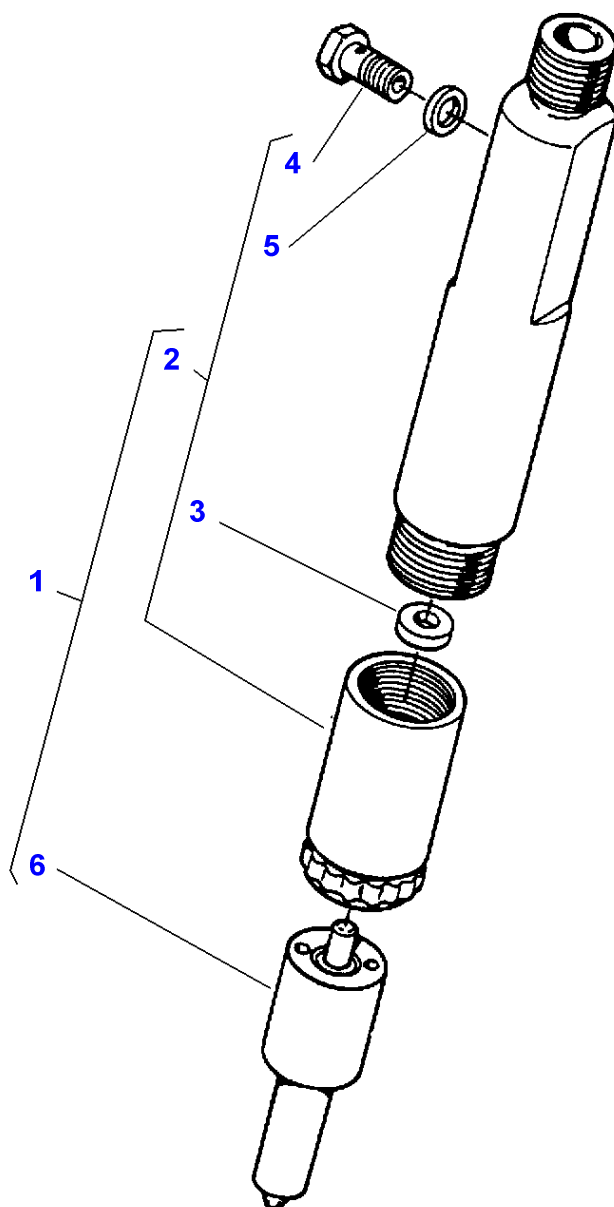

1-HB17-007-A

Item	Part Number	Qty	Description	Comments
				ENGINE 612 DSL - MB 34/36 220 HP
1	V836840397	1	Atomiser	
2	V836639971	1	Nozzle	(1)
3	V836640104	X	Chock	(2) Thickness 1.00MM
3	V836640105	X	Chock	(2) Thickness 1.05MM
3	V836640106	X	Chock	(2) Thickness 1.10MM
3	V836640107	X	Chock	(2) Thickness 1.15MM
3	V836640108	X	Chock	(2) Thickness 1.20MM
3	V836640109	X	Chock	(2) Thickness 1.25MM
3	V836640110	X	Chock	(2) Thickness 1.30MM
3	V836640111	X	Chock	(2) Thickness 1.35MM
3	V836640112	X	Chock	(2) Thickness 1.40MM
3	V836640113	X	Chock	(2) Thickness 1.45MM
3	V836640114	X	Chock	(2) Thickness 1.50MM
3	V836640115	X	Chock	(2) Thickness 1.55MM
3	V836640116	X	Chock	(2) Thickness 1.60MM
3	V836640117	X	Chock	(2) Thickness 1.65MM
3	V836640118	X	Chock	(2) Thickness 1.70MM
3	V836640119	X	Chock	(2) Thickness 1.75MM
3	V836640120	X	Chock	(2) Thickness 1.80MM
3	V836640121	X	Chock	(2) Thickness 1.85MM
3	V836640122	X	Chock	(2) Thickness 1.90MM
4	V835331289	1	Screw	(2)
5	V615870610	2	Seal	(2)
6	V836840396	1	Nozzle	(1)