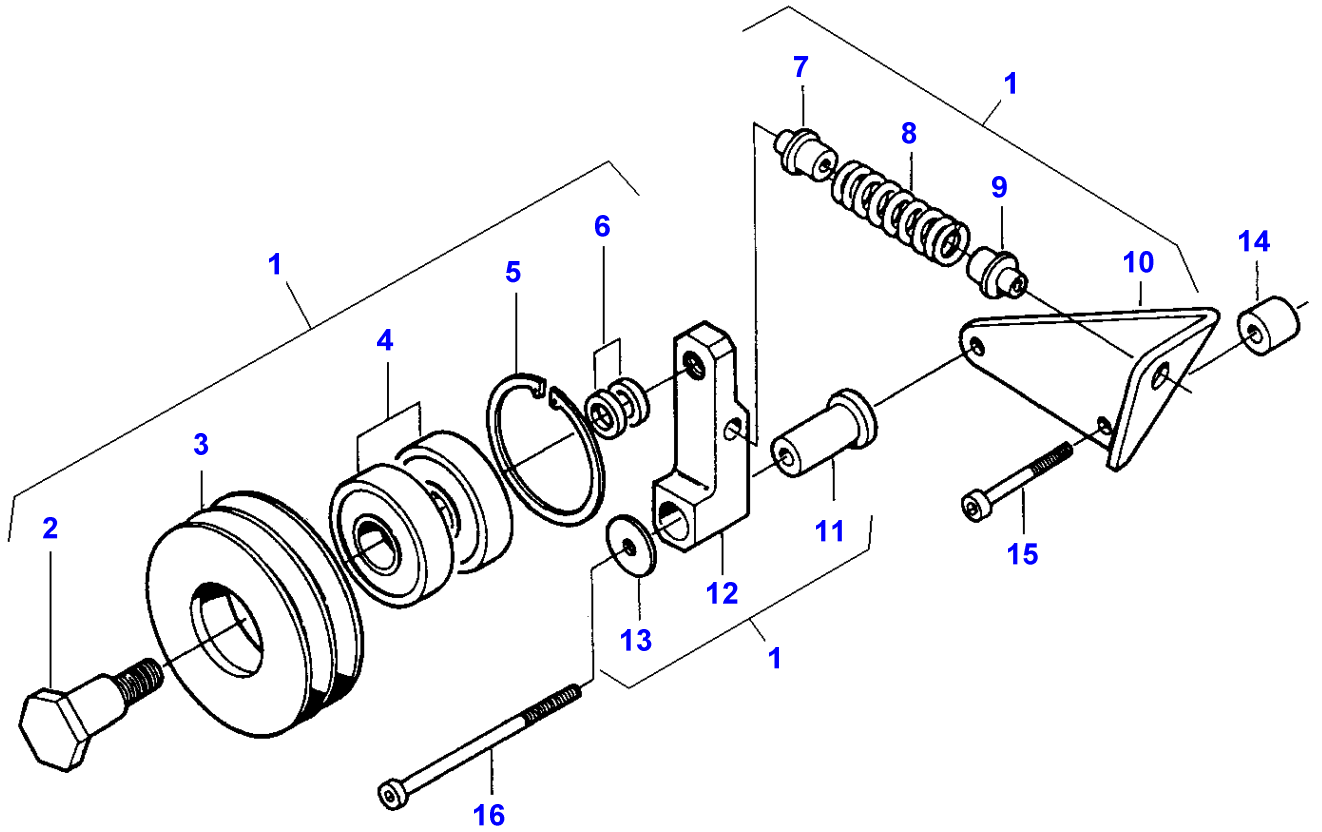

B-HB23-009-A

MASSEY FERGUSON

MF 30/31XP/32/34/36/38/40 COMBINE ENGINES, VALMET - 1637219

1637219

BELT TENSIONER - ENGINE 612 DSL - FROM NO D 5222

150

Item	Part Number	Qty	Description	Comments
				ENGINE 612 DSL - FROM NO D 5222
1	V836352787	1	Kit	
2	V835328920	1	Shaft	(1)
3	V835328919	1	Pulley	(1)
4	V610063044	2	Bearing Assy	(1)
5	V617330052	1	Circlip	(1)
6	V836328922	2	Sleeve	(1)
7	V836352611	1	Spring Plate	(1)
8	V836352610	1	Spring	(1)
9	V836352611	1	Spring Plate	(1)
10	V836352785	1	Bracket	(1)
11	V836352613	1	Sleeve	(1)
12	V836352612	1	Housing	(1)
13	V836017779	1	Washer	(1)
14	V836136475	2	Bush	
15	V581804670	1	Screw	
16	V581704770	1	Screw