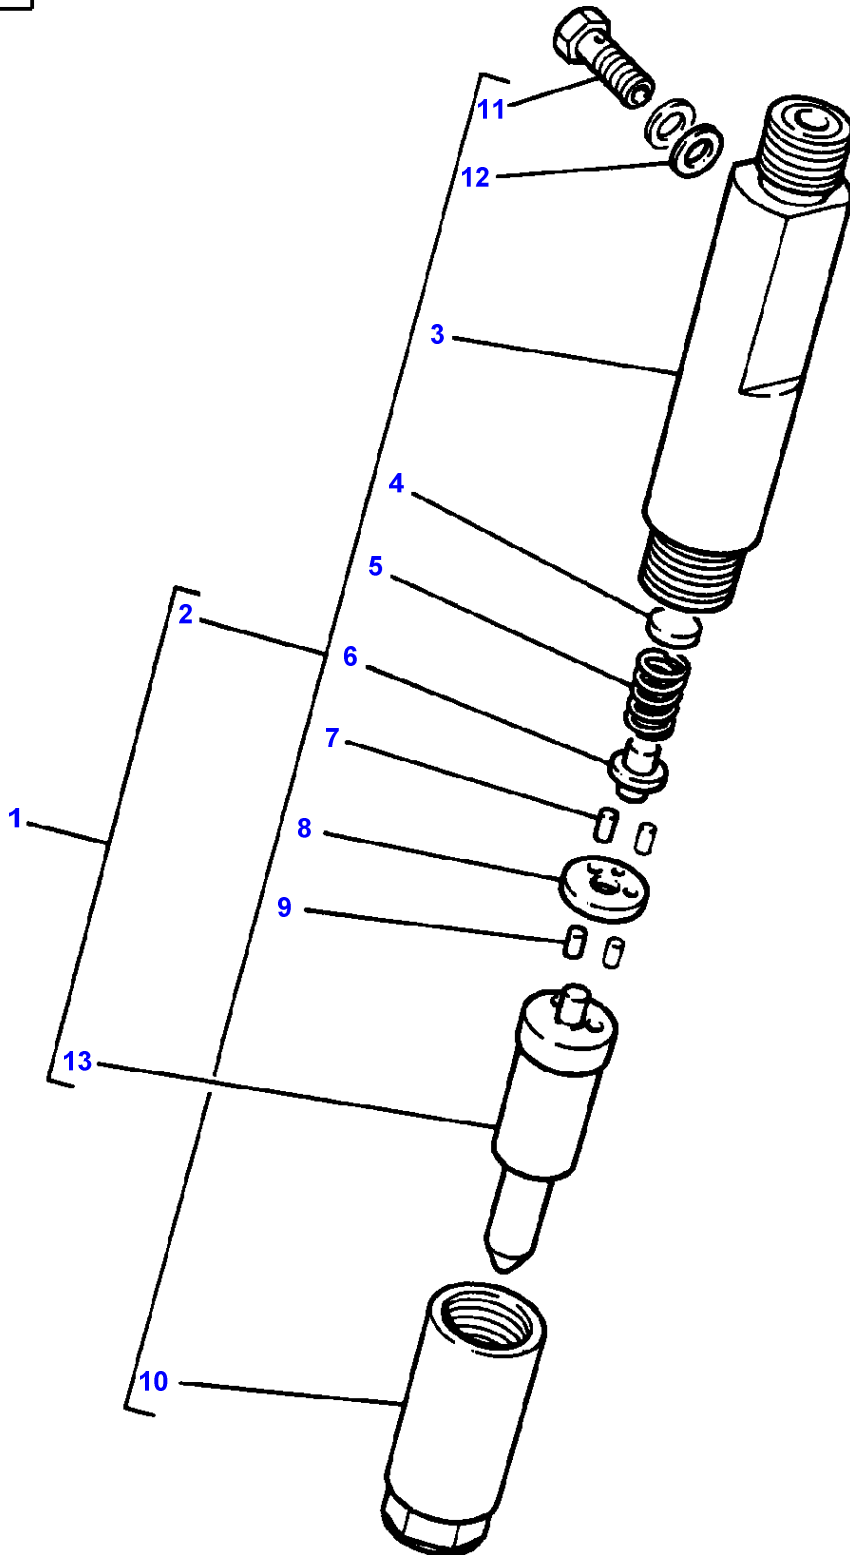

1-HB17-003-A

INJECTOR - ENGINE 612 DSL

Item	Part Number	Qty	Description	Comments
				ENGINE 612 DSL
1	V835331100	1	Atomiser	
2	V835331100	1	Atomiser	(1)
3		1	Holder	(2)
				Not serviced, order REF.2
4	V835339235	X	Shim	(2) Thickness 1.00MM
4	V835339236	X	Shim	(2) Thickness 1.02MM
4	V835339237	X	Shim	(2) Thickness 1.04MM
4	V835339238	X	Shim	(2) Thickness 1.06MM
4	V835339239	X	Shim	(2) Thickness 1.08MM
4	V835339240	X	Shim	(2) Thickness 1.10MM
4	V835339241	X	Shim	(2) Thickness 1.12MM
4	V835339242	X	Shim	(2) Thickness 1.14MM
4	V835339243	X	Shim	(2) Thickness 1.16MM
4	V835339244	X	Shim	(2) Thickness 1.18MM
4	V835339245	X	Shim	(2) Thickness 1.20MM
4	V835339246	X	Shim	(2) Thickness 1.22MM
4	V835339247	X	Shim	(2) Thickness 1.24MM
4	V835339248	X	Shim	(2) Thickness 1.26MM
4	V835339249	X	Shim	(2) Thickness 1.28MM
4	V835339250	X	Shim	(2) Thickness 1.30MM
4	V835339251	X	Shim	(2) Thickness 1.32MM
4	V835339252	X	Shim	(2) Thickness 1.34MM
4	V835339253	X	Shim	(2) Thickness 1.36MM
4	V835339254	X	Shim	(2) Thickness 1.38MM
4	V835339255	X	Shim	(2) Thickness 1.40MM
4	V835339256	X	Shim	(2) Thickness 1.42MM
4	V835339257	X	Shim	(2) Thickness 1.44MM
4	V835339258	X	Shim	(2) Thickness 1.46MM
4	V835339259	X	Shim	(2) Thickness 1.48MM
4	V835339260	X	Shim	(2) Thickness 1.50MM
4	V835339261	X	Shim	(2) Thickness 1.52MM
4	V835339262	X	Shim	(2) Thickness 1.54MM
4	V835339263	X	Shim	(2) Thickness 1.56MM
4	V835339264	X	Shim	(2) Thickness 1.58MM
4	V835339265	X	Shim	(2) Thickness 1.60MM
4	V835339266	X	Shim	(2) Thickness 1.62MM