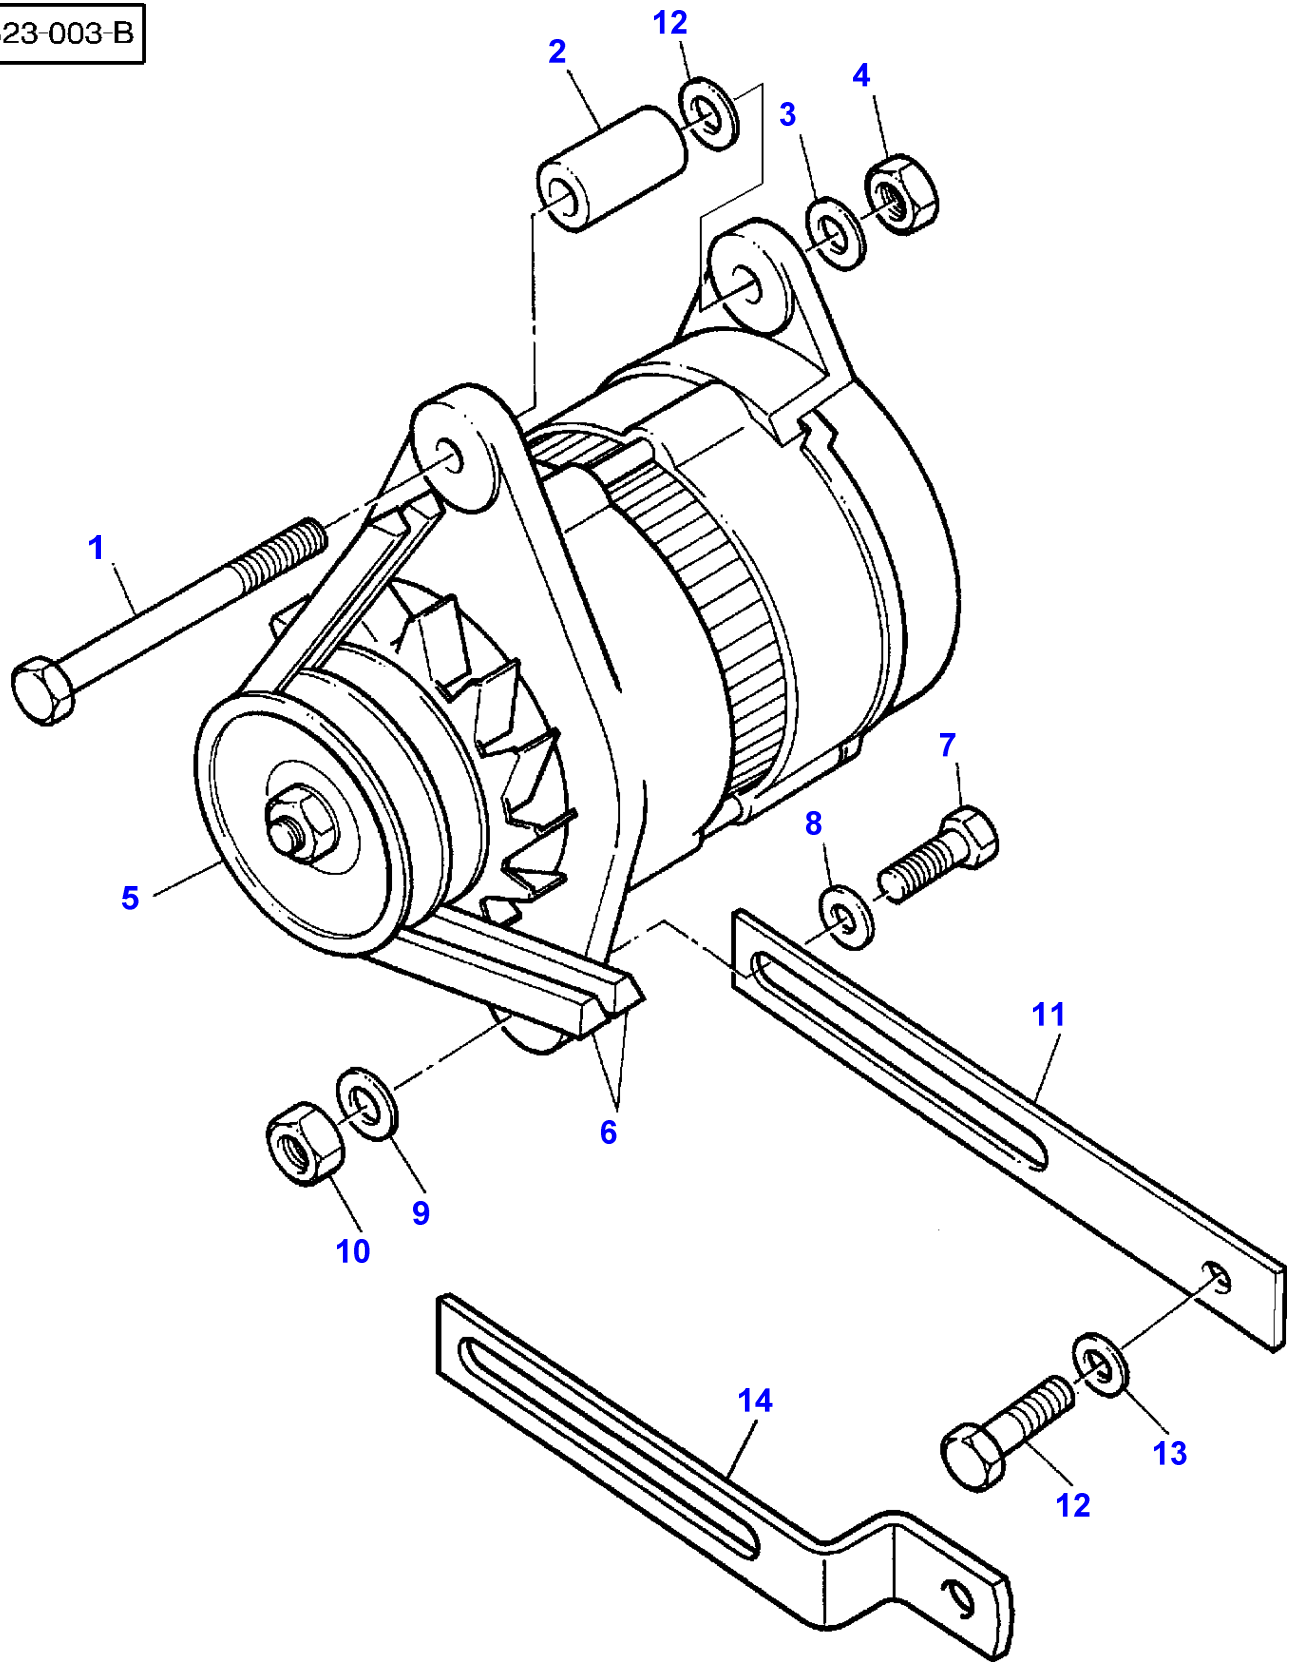

1-HB23-003-B

Item	Part Number	Qty	Description	Comments
				ENGINE 612 DSL
1	V529801580	1	Setscrew	
2	V836328372	1	Distance Piece	Up to Serial or Engine Number D 5221
	V835338114	1	Distance Piece	From Serial or Engine Number D 5222
3	V500950800	1	Washer	Up to Serial or Engine Number D5221
4	V510600802	1	Nut	
5	V836346226	1	Pulley	
6	D41990013	2	Belt	From Serial or Engine Number 89254
	V684121475	2	Belt	Up to Serial or Engine Number 89253
7	V528801380	1	Screw	Up to Serial or Engine Number D 5221
	V528801410	1	Adjusting Screw	From Serial or Engine Number D 5222
8	V836120989	1	Washer	
9	V500950800	1	Washer	
10	V504800800	1	Nut	Up to Serial or Engine Number D 5221
	V510600802	1	Nut	From Serial or Engine Number D 5222
11	V836336299	1	Tightener	Up to Serial or Engine Number D 5221
12	V836324956	1	Spacer	From Serial or Engine Number D 5222
	V528801380	1	Screw	Up to Serial or Engine Number D 5221
	V529801420	1	Screw	From Serial or Engine Number D 5222
13	V500950800	1	Washer	Up to Serial or Engine Number D 5221
	V836120989	1	Washer	From Serial or Engine Number D 5222
14	V836138309	1	Tensioner	From Serial or Engine Number D 5222