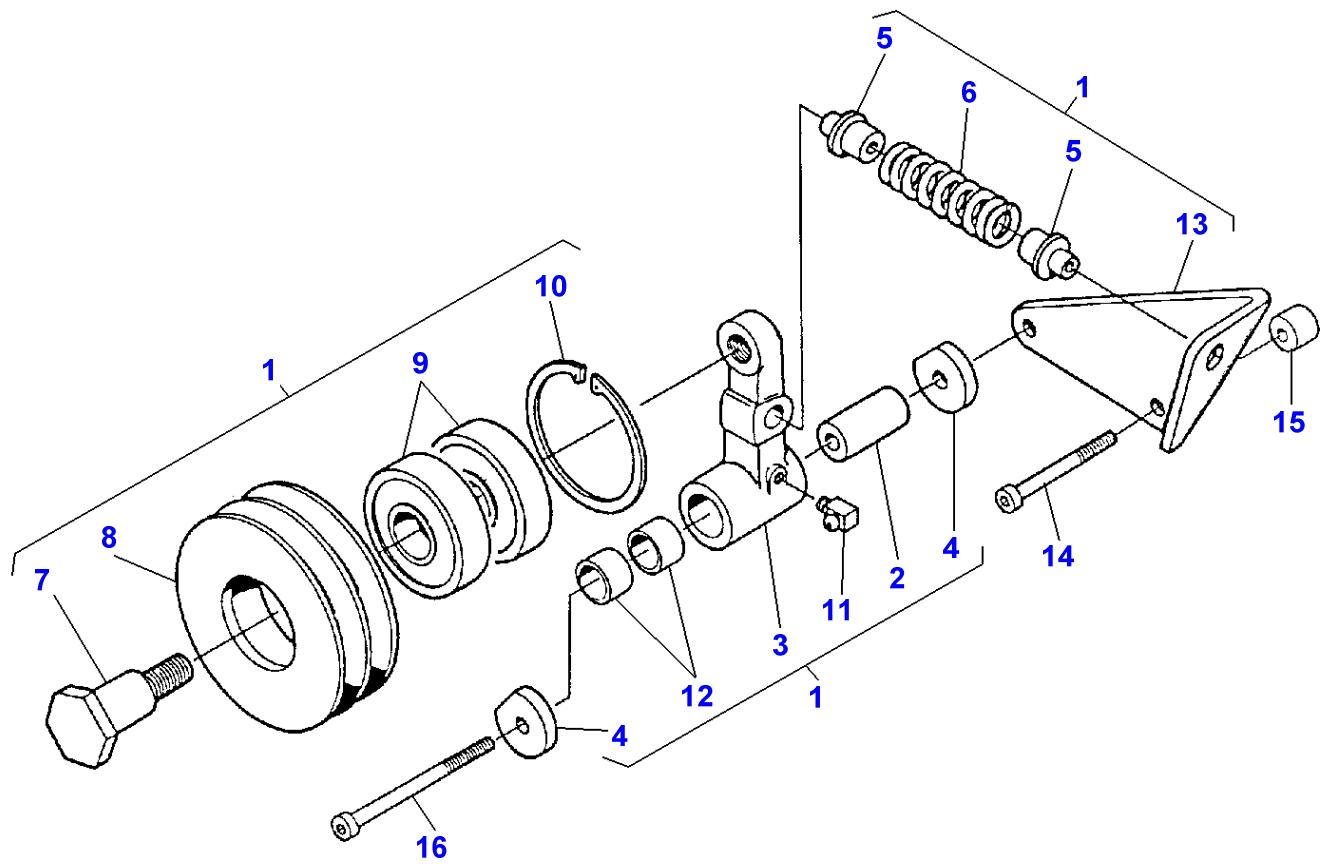

B-HB23-010-A

MASSEY FERGUSON

MF 30/31XP/32/34/36/38/40 COMBINE ENGINES, VALMET - 1637219

1637219

BELT TENSIONER - ENGINE 612 DSL - FROM NO F 5248

151

Item	Part Number	Qty	Description	Comments
				ENGINE 612 DSL - FROM NO F 5248
1	V836355973	1	Tensioner	
2	V836655971	1	Sleeve	(1)
3	V836655796	1	Housing	(1)
4	V836655972	2	Washer	(1)
5	V836352611	2	Spring Plate	(1)
6	V836352610	1	Spring	(1)
7	V835328920	1	Shaft	(1)
8	V835328919	1	Pulley	(1)
9	V610063044	2	Bearing Assy	(1)
10	V617330052	1	Circlip	(1)
11	V644481006	1	Nipple	(1)
12	V836655981	2	Bush	(1)
13	V836352785	1	Bracket	(1)
14	V581804680	1	Screw	
15	V836136475	2	Bush	
16	V581704770	1	Screw