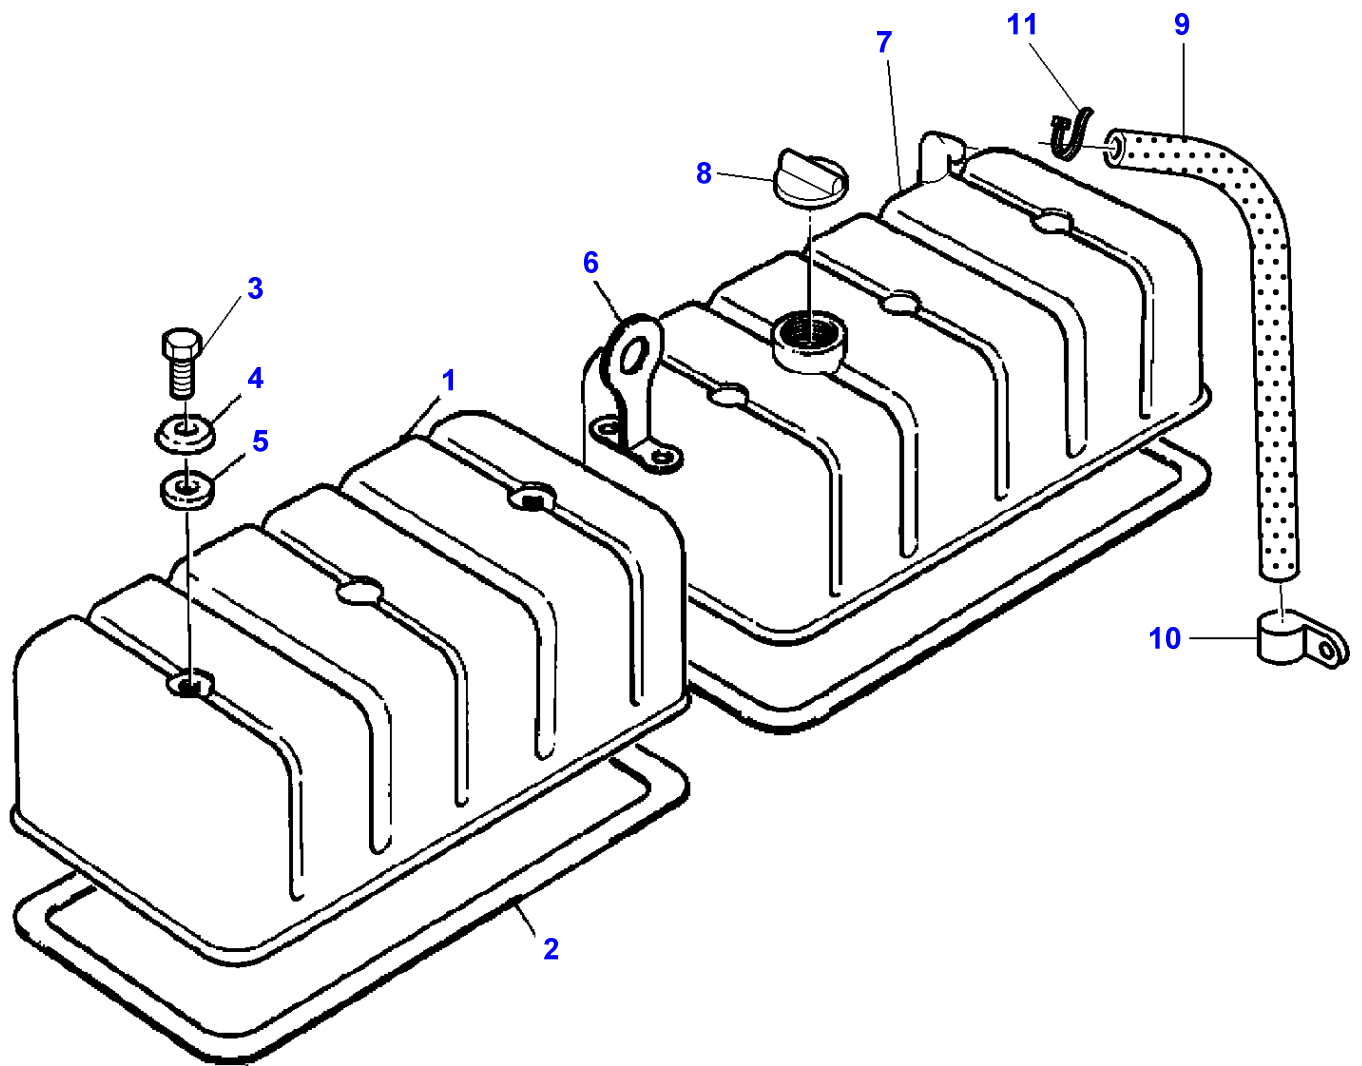

B-HB08-009-A

MASSEY FERGUSON

MF 30/31XP/32/34/36/38/40 COMBINE ENGINES, VALMET - 1637219

1637219

CYLINDER HEAD COVER - ENGINE 612 DS - FROM NO F 11597

121

Item	Part Number	Qty	Description	Comments
				ENGINE 612 DS - FROM NO F 11597
1	V836355473	1	Valve Cover	
2	V836322898	2	Gasket	
3	V528801780	4	Screw	
4	V836119855	4	Washer	
5	V836012841	4	Gasket	
6	V836322245	1	Bracket	
7	V836355302	1	Valve Cover	
8	V836659697	1	Plug	Replace and repair. Old not interchangeable with new V836640091
9	V836647814	1	Tube	
10	V602075528	1	Clamp	
11	V835329746	1	Clamp