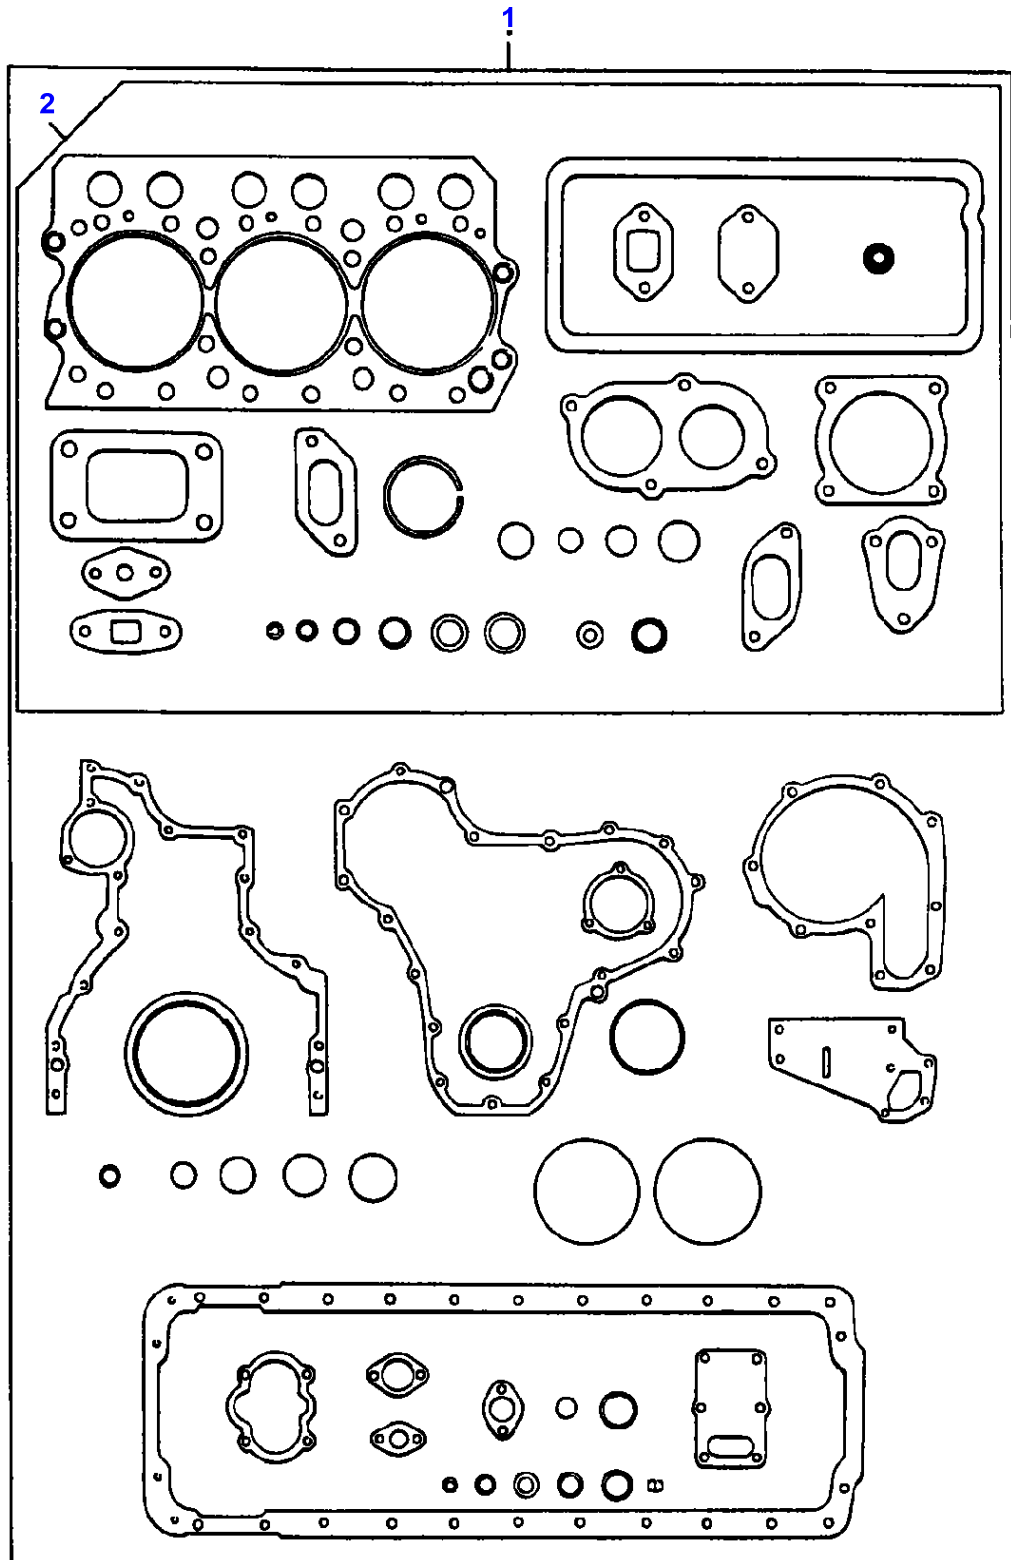

MASSEY FERGUSON

MF 30/31XP/32/34/36/38/40 COMBINE ENGINES, VALMET - 1637219

1637219

STOP SWITCH - ENGINE 612 DSL - UP TO NO 94660

155

Item	Part Number	Qty	Description	Comments
				ENGINE 612 DSL - UP TO NO 94660
1	V835331899	1	Solenoid	
2	V836346772	1	Plate	
3	V528801122	4	Screw	
4	V504600602	4	Nut	
5	V528801780	2	Screw	
6	V504600602	1	Nut	
7	V836346773	1	Clevis	
8	V835339319	1	Fork	
9		1	Joint	(8) Not serviced, order REF.8
10		1	Pin	(8) Not serviced, order REF.8
11	V504600502	1	Nut	
12	V836346774	1	Rod	
13	V504600502	1	Nut	
14	V835339319	1	Fork	
15		1	Joint	(14) Not serviced, order REF.14
16		1	Pin	(14) Not serviced, order REF.14

1-HB28-002-A