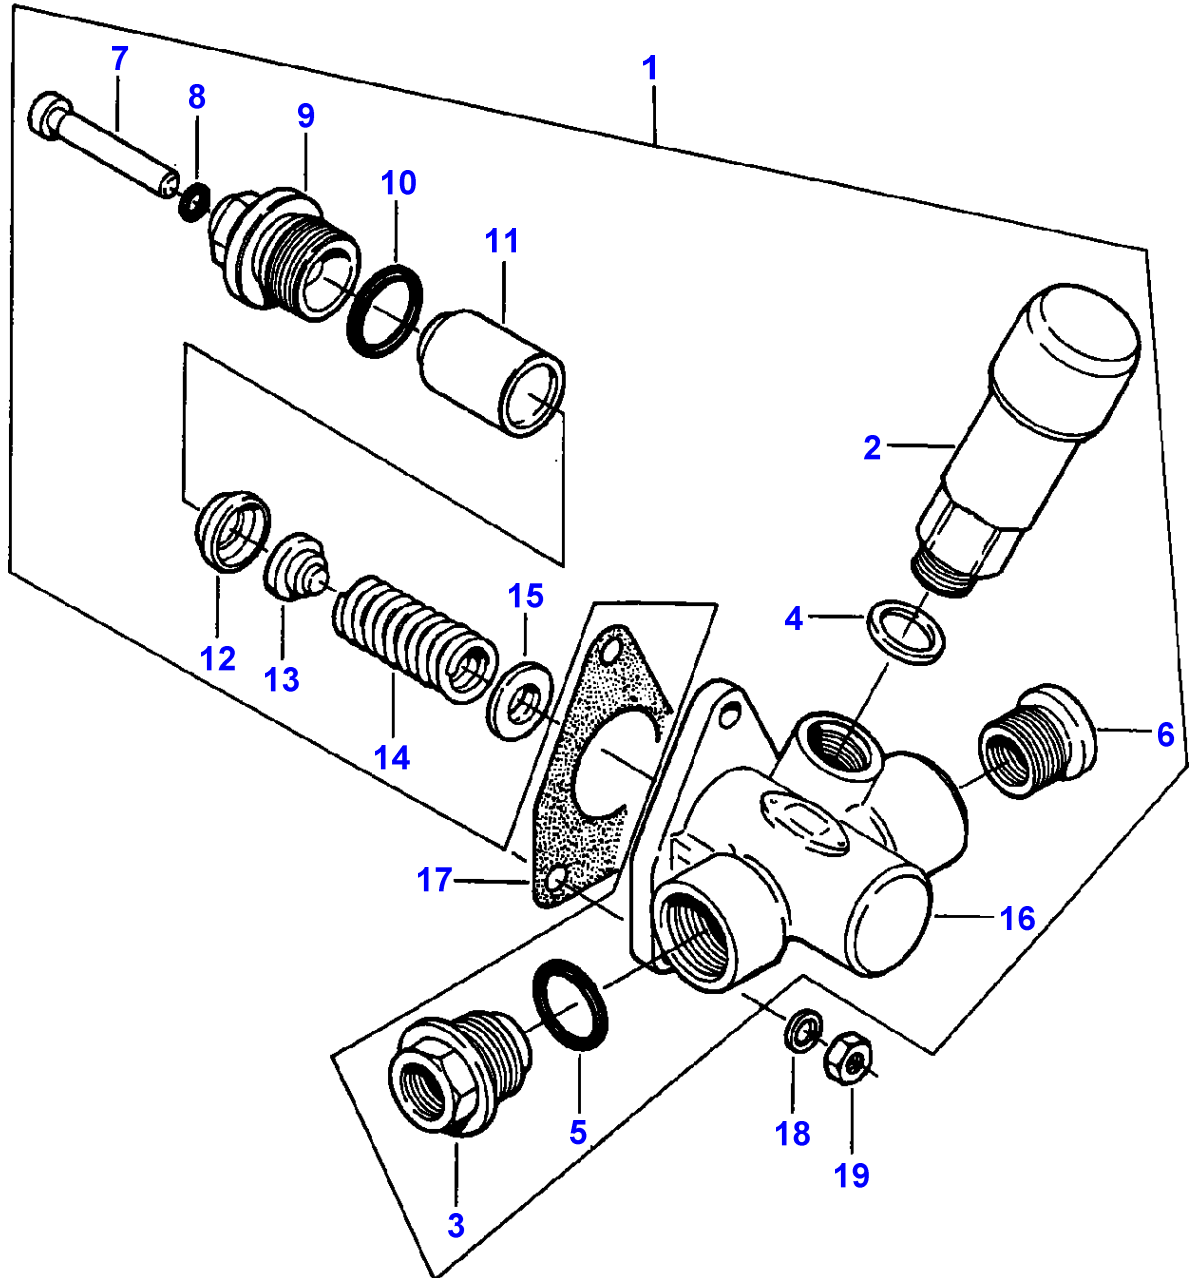

1-HB15-005-A

MASSEY FERGUSON

MF 30/31XP/32/34/36/38/40 COMBINE ENGINES, VALMET - 1637219

1637219

PUMP - ENGINE 612 DSL - FROM NO 81123

134

Item	Part Number	Qty	Description	Comments
				ENGINE 612 DSL - FROM NO 81123
1	V835340017	1	Pump	
2	V835339884	1	Pump	(1)
3	V835340971	1	Union	(1) M 22 X 1,5
4	V615881620	1	Seal	(1)
5	V835340021	1	O Ring	(1) M24
5	V835340972	1	O Ring	(1) M22
6	V835340019	1	Union	(1)
7	V835339874	1	Pin	(1)
8	V836139015	1	O Ring	(1)
9	V835339875	1	Body	(1)
10	V835339876	1	O Ring	(1)
11	V835339877	1	Plunger	(1)
12	V835339882	1	Gasket	(1)
13	V835339880	2	Pressure Valve	(1)
14	V835339878	1	Spring	(1)
15	V835339879	2	Washer	(1)
16	V835340018	1	Housing	(1)
17	V836329194	1	Gasket	
18	V500450602	3	Washer	
19	V504600602	3	Nut