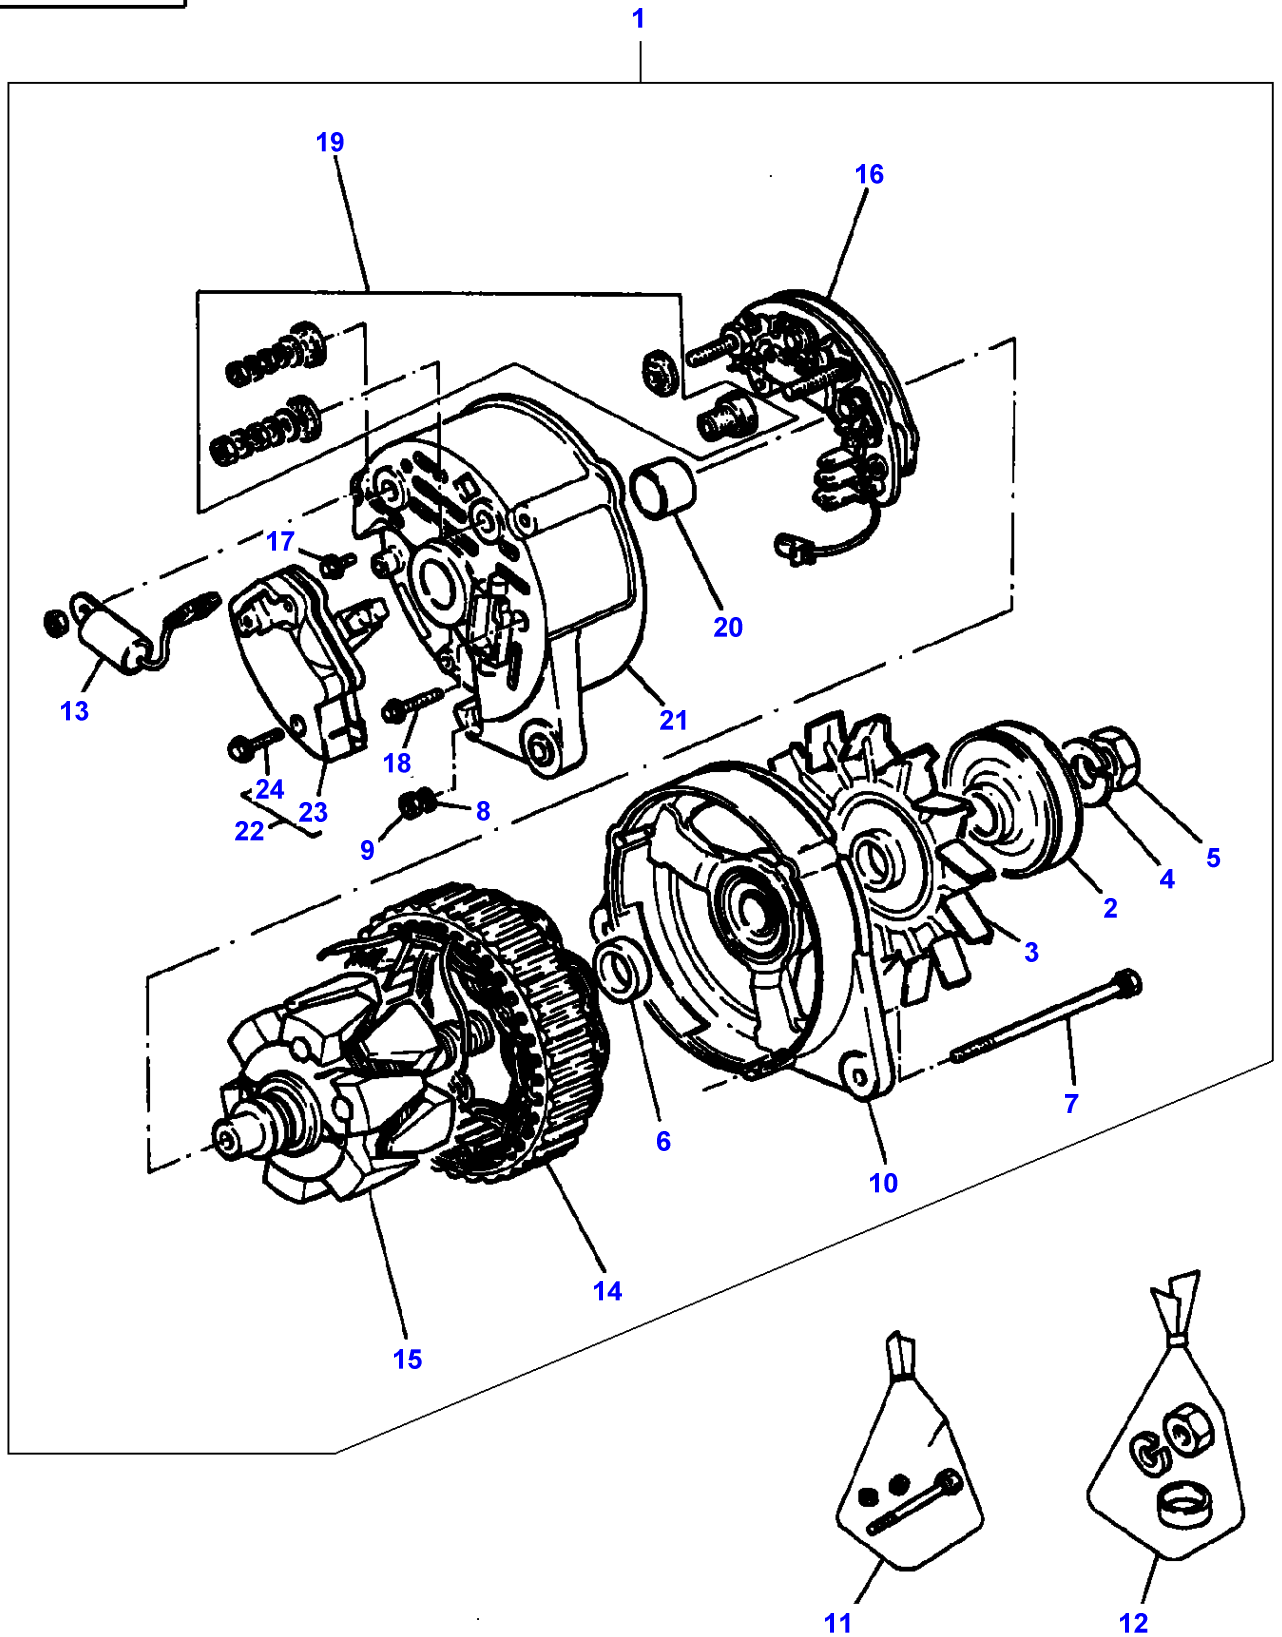

1-HB24-003-A

Item	Part Number	Qty	Description	Comments
				ENGINE 612 DSL
1	V835339304	1	Alternator	12V-65AMP. Up to Serial or Engine Number D 5221
1	V836640128	1	Alternator	From Serial or Engine Number D 5222
2	V835339377	1	Pulley	(1) Up to Serial or Engine Number D 5221
2	V836640129	1	Pulley	(1) From Serial or Engine Number D 5222
3	V835339376	1	Fan	(1)
4		1	Lock Washer	[A] (1)
5		1	Nut	[A] (1)
6		X	Spacer	[A] (1)
7		3	Bolt	[C] (1)
8		3	Lock Washer	[C] (1)
9		3	Nut	[C] (1)
10	V835339381	1	Bracket	(1)
11	V835339380	X	Kit, Bolt	[D]
12	V835339379	X	Parts Pack	[B]
13	V835339391	1	Capacitor	(1)
14	V835339304	1	Alternator	(1)
15	V835339390	1	Rotor	(1)
16	V835339384	1	Rectifier	(1)
17		1	Screw	(16) Not serviced, order REF.16
18		1	Screw	(16) Not serviced, order REF.16
19	V835339385	1	Kit, Terminal	(1)
20	V835339386	1	Bearing	(1)
21	V835339387	1	Bracket	(1)
22	V835339388	1	Regulator	(1)
23		1	Regulator	(22) Not serviced, order REF.22
24		3	Screw	(22) Not serviced, order REF.22
				[C] INCLUDED IN KIT MARKED (D)
				[A] INCLUDED IN KIT MARKED (B)
				[B] INCLUDES ITEMS MARKED (A)
				[D] INCLUDES ITEMS MARKED (C)