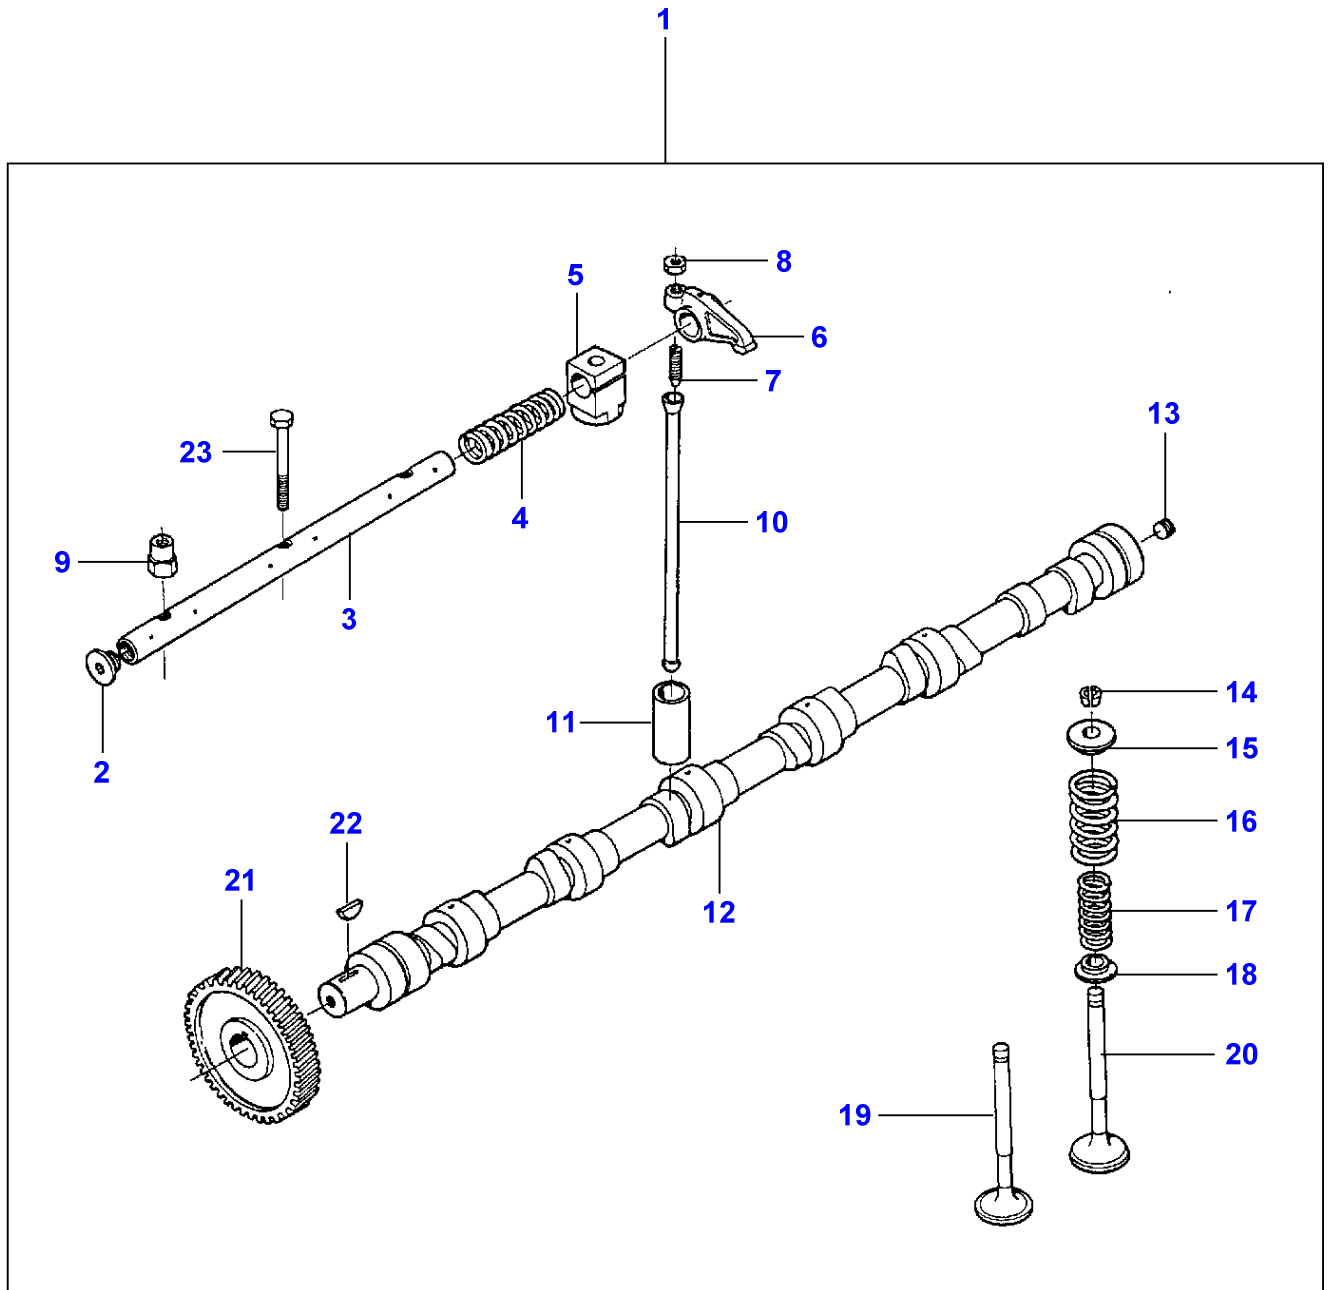

B-HB06-012-A

MASSEY FERGUSON

MF 30/31XP/32/34/36/38/40 COMBINE ENGINES, VALMET - 1637219

1637219

VALVE MECHANISM - ENGINE 612 DS - FROM NO F 11597

118

Item	Part Number	Qty	Description	Comments
				ENGINE 612 DS - FROM NO F 11597
1	V836655911	2	Rocker Shaft	
2	V836655899	4	Plug	(1)
3	V836655870	2	Shaft	(1)
4	V836655884	4	Spring	(1)
5	V836655869	6	Bracket	(1)
6	V836655873	12	Rocker	(1)
7	V836655866	12	Screw	(1)
8	V512861000	12	Nut	(1)
9	V836655406	4	Nut	
10	V836355872	12	Rod	
11	V836014264	12	Tappet	
12	V836322170	1	Camshaft	
13	V640025010	2	Plug	
14	V836006578	24	Cotter	
15	V836006577	12	Cup	
16	V836117910	12	Spring	
17	V836006574	12	Spring	
18	V836006579	12	Washer	
19	3637641M1	6	Valve	
20	3637642M1	6	Valve	
21	V836347918	1	Gear	
22	V603305760	1	Key	
23	V529801910	2	Screw