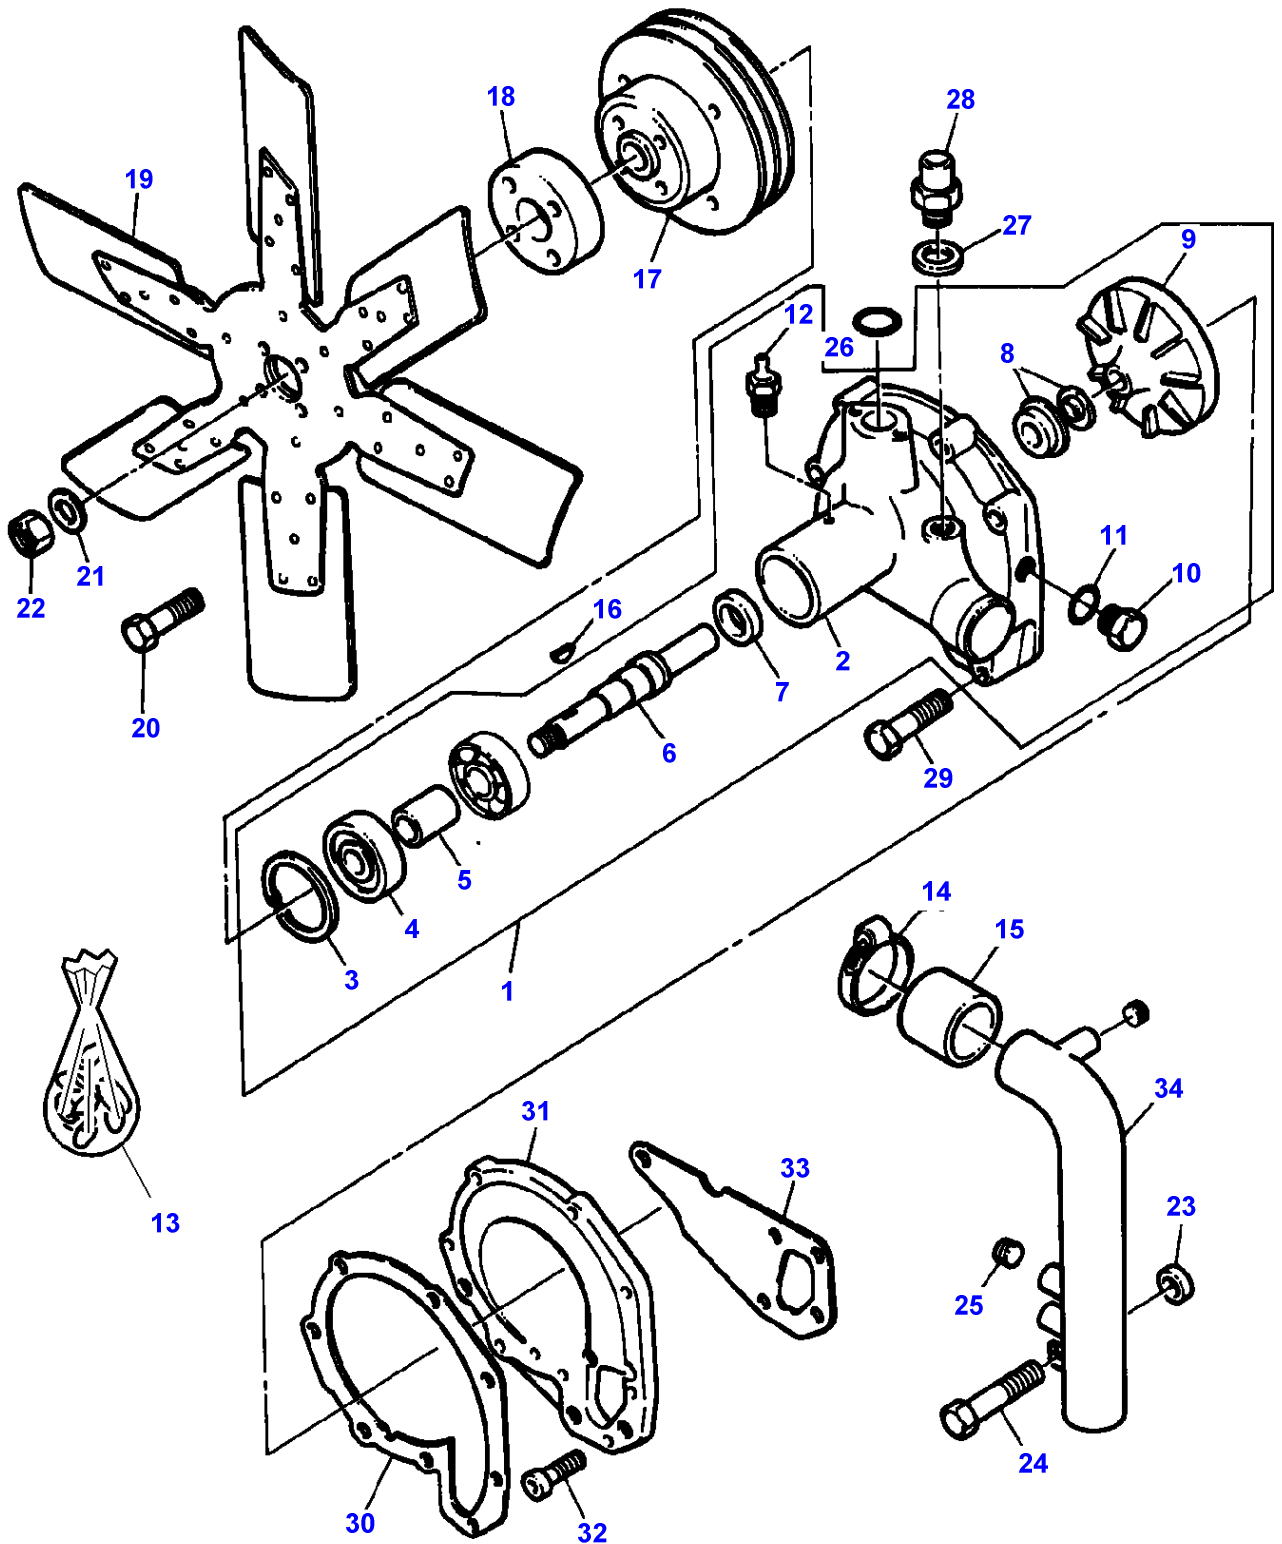

1-HB13-003-A

MASSEY FERGUSON

MF 30/31XP/32/34/36/38/40 COMBINE ENGINES, VALMET - 1637219

1637219

WATER PUMP - ENGINE 612 DSL - UP TO NO D 5221

129

Item	Part Number	Qty	Description	Comments
				ENGINE 612 DSL - UP TO NO D 5221
1	V836352359	1	Water Pump	[C] Repairs and replaces V836336049
2	V836336048	1	Housing	(1)
3	V617330052	1	Circlip	[A] (1)
4	GT1159	2	Bear. 6304 Z	[A] (1)
5	V836119270	1	Sleeve	[A] (1)
6	V836119259	1	Shaft	(1)
7	V614102636	1	Gasket	[A] (1)
8	V835331202	1	Seal	[A] (1)
9	V836336047	1	Impeller	(1)
10	V836019756	1	Plug	(1)
11	V615881822	1	Seal	(1)
12	V644441006	1	Greaser	(1)
13	V836316441	1	Kit, Repair	[B]
14	V602061668	2	Clamp	Repairs and replaces V602083550
15	V836122248	1	Hose	
16	V603305540	1	Key	
17	V836322339	1	Pulley	Diameter 5,25" From Serial or Engine Number 89254
17	V836324268	1	Pulley	Diameter 6" Up to Serial or Engine Number 89253
18	V836336951	1	Distance Piece	
19	V836331367	1	Fan	
20	V529801470	4	Screw	
21	V836122017	1	Washer	
22	V510611402	1	Nut	
23	V836338581	1	Distance Piece	
24	V529801460	1	Screw	
25	V640025018	2	Plug	
26	V614602930	2	O Ring	[A]
27	V615881822	1	Seal	
28	V836119838	1	Union	
29	V529801430	8	Screw	
30	V836322188	1	Gasket	[A]
31	V836322187	1	Cover	
32	V581804620	5	Screw	
33	V836322189	1	Gasket	[A]
34	V836335402	1	Pipe	
				[C] INCLUDES SPACER V836355009 FOR 685 MM FAN PULLEY V 836352358
				[A] INCLUDED IN KIT MARKED (B)
				[B] INCLUDES ITEMS MARKED (A)