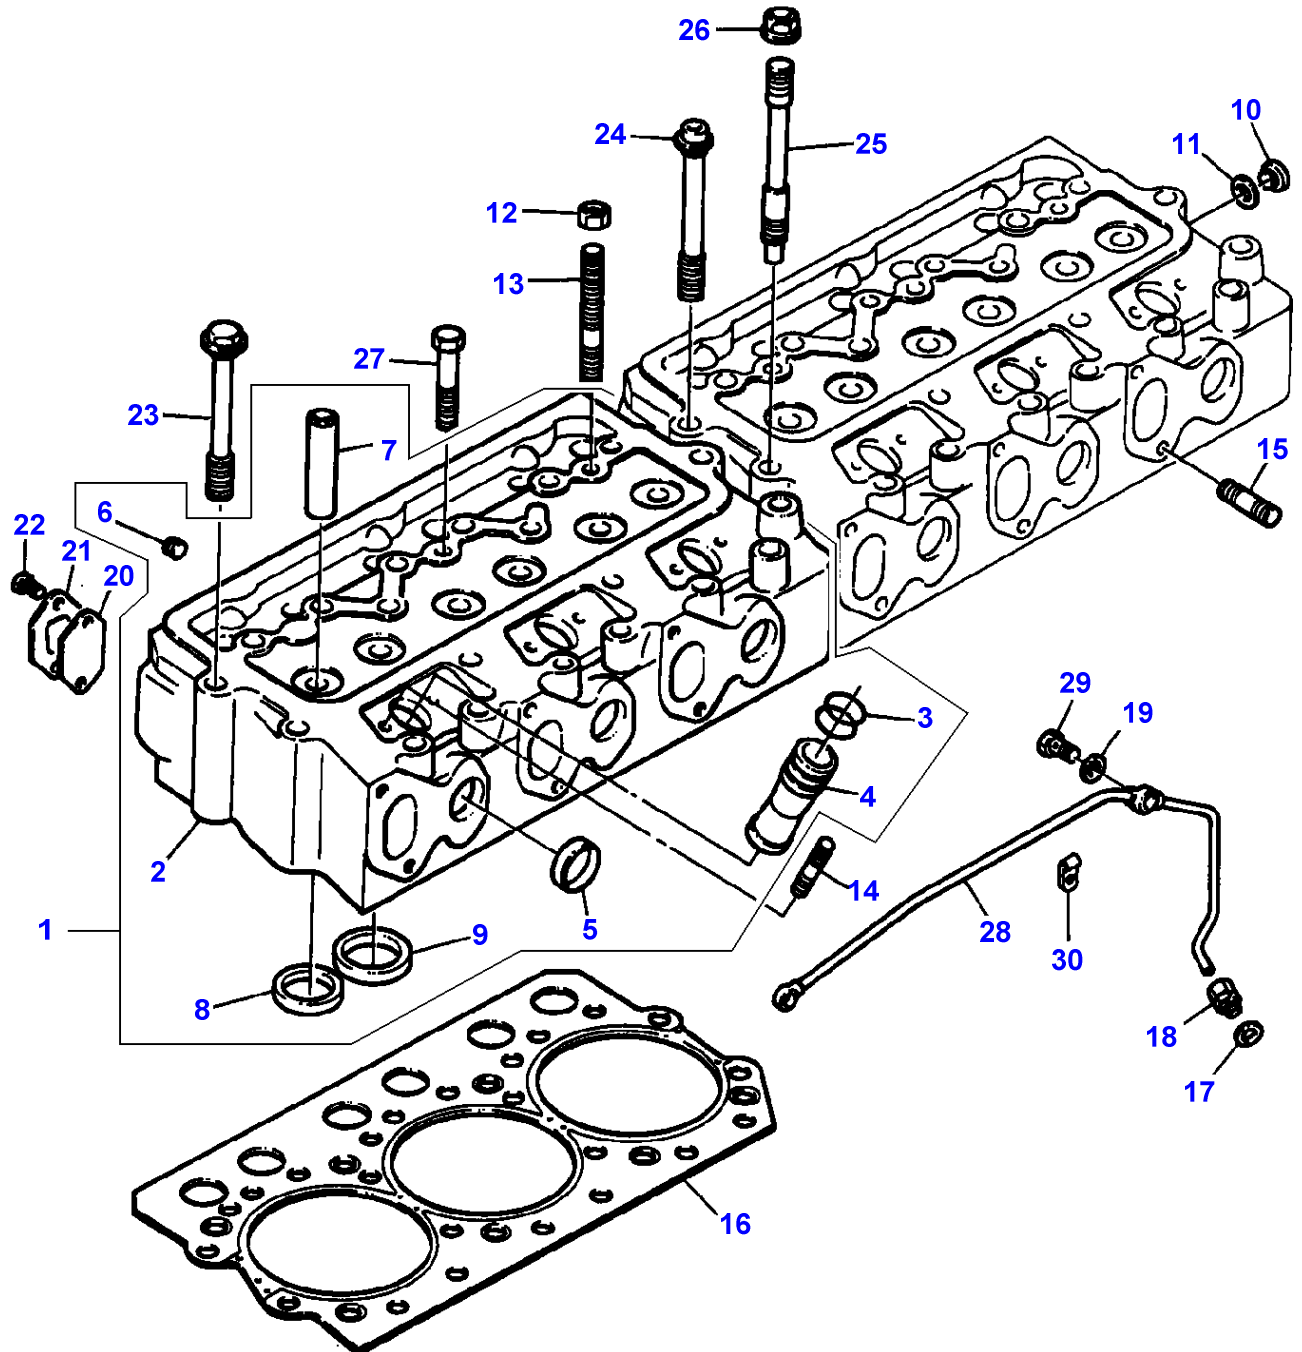

1-HB07-003-B

Item	Part Number	Qty	Description	Comments
				ENGINE 612 DSL
1	V836322752	2	Cylinder Head	
2		1	Cylinder Head	(1) Not serviced, order REF.1
3	V614602415	6	O Ring	(1)
4	V836022081	3	Sleeve	(1)
	V836038723	X	Bush	
5	V640016036	3	Plug	(1)
6	V640025012	3	Plug	(1)
7	V836136051	12	Guide	(1)
8	V836117423	3	Valve Seat	(1)
	V836119004	X	Parts Pack	Diameter 43.2MM
	V836119005	X	Parts Pack	Diameter 43.4MM
9	V836119465	3	Valve Seat	(1)
	V836122965	X	Seat	Diameter 48.2MM
	V836122966	X	Parts Pack	Diameter 48.4MM
10	V640325110	2	Plug	
11	V615571014	2	Seal	
12	V504801002	8	Nut	
13	V836122994	4	Stud	Up to Serial or Engine Number F11596
	V546801910	4	Stud	From Serial or Engine Number F11597
14	V546901435	12	Stud	
15	V546801815	12	Stud	
16	V836122443	2	Head Gasket	
17	V615571014	1	Seal	
18	V641096006	1	Connection	Up to Serial or Engine Number D 5221
	V641086006	1	Connection	From Serial or Engine Number D 5222
19	V615571014	2	Seal	
20	V836322251	1	Gasket	
21	V836322250	1	Cover	
22	V581804570	2	Screw	
23	V835329931	34	Screw	
24	V835329932	2	Screw	
25	V835329936	4	Stud	
26	V835329930	4	Nut	
27	V529801910	2	Screw	
28	V836336446	1	Pipe	
29	V640435006	2	Screw	
30	V836124004	1	Clamp	From Serial or Engine Number D 5222