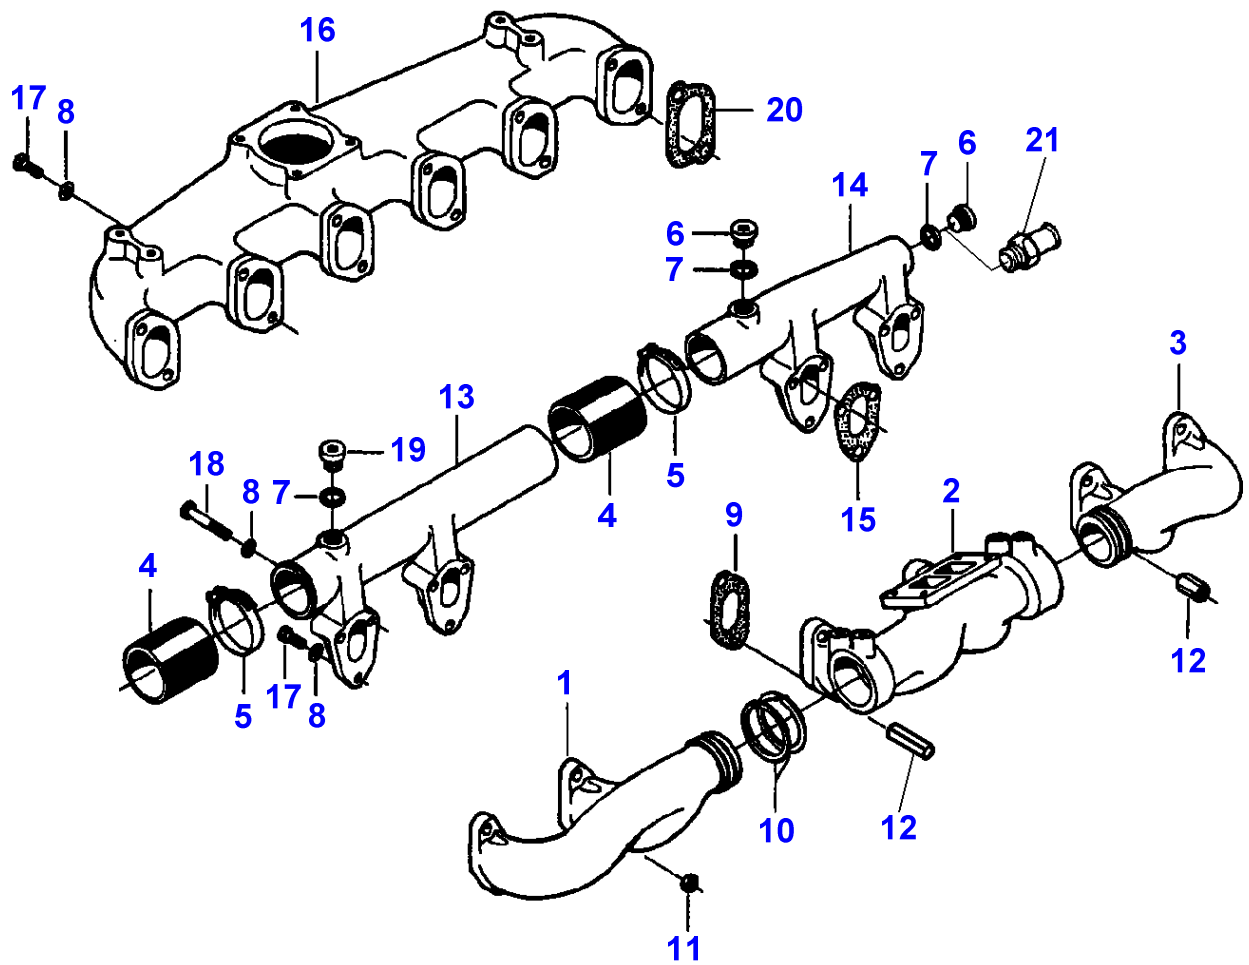

1-HB19-003-B

MASSEY FERGUSON

MF 30/31XP/32/34/36/38/40 COMBINE ENGINES, VALMET - 1637219

1637219

TURBOCHARGER-INLET AND EXHAUST MANIFOLD - ENGINE 612 DSL

146

Item	Part Number	Qty	Description	Comments
				ENGINE 612 DSL
1	V836322794	1	Manifold	
2	V836322793	1	Manifold	
3	V836322795	1	Manifold	
4	V836122248	2	Hose	
5	V602061668	4	Clamp	Repairs and replaces V602083550
6	V640325018	2	Plug	
7	V615881822	3	Seal	
8	V500950800	24	Washer	
9	V836122886	6	Joint	
10	V836316519	4	Segment	
11	V504801002	10	Nut	
12	V836020147	2	Nut	
13	V836340898	1	Parts Pack	
14	V836340898	1	Parts Pack	
15	V836322247	4	Joint	
16	V836322803	1	Tubing	
17	V528801380	16	Screw	
18	V529801460	8	Screw	
19	V640325018	1	Plug	Up to Serial or Engine Number D 5221
	V836119643	1	Plug	From Serial or Engine Number D 5222
20	V836006803	6	Joint	
21	V836119838	1	Union	Up to Serial or Engine Number D 5221