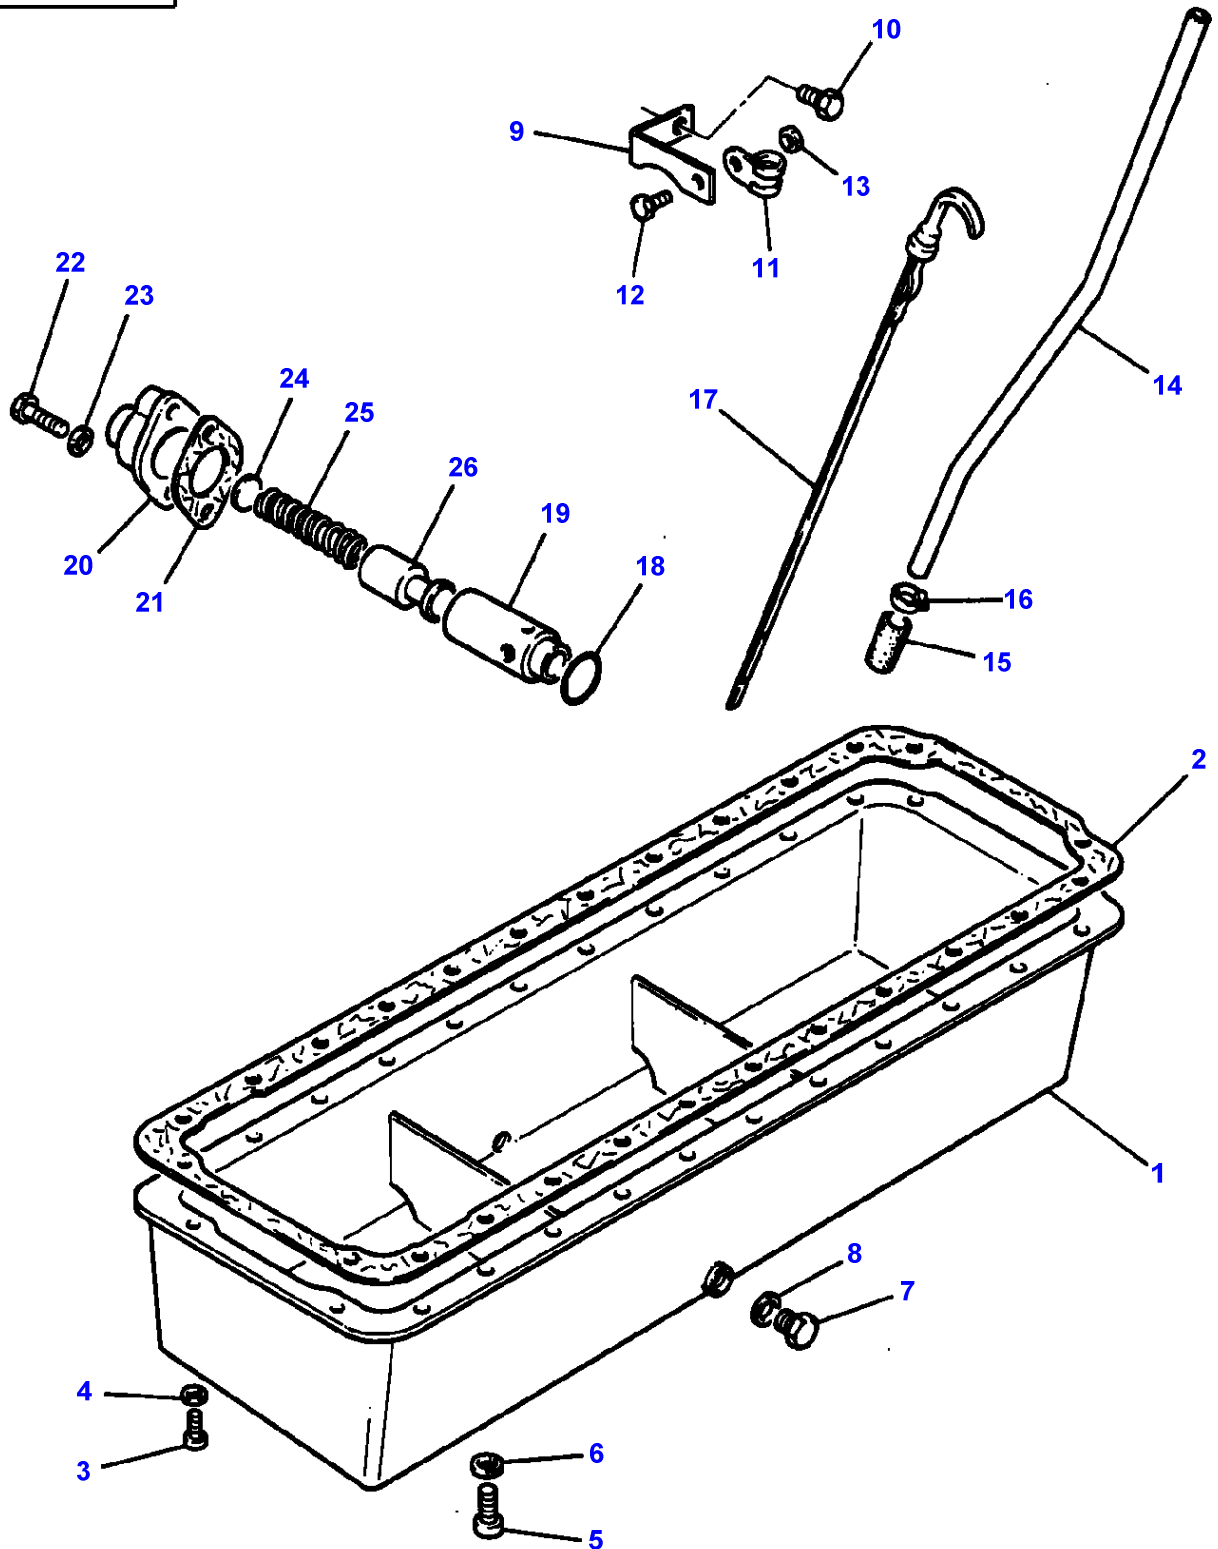

1-HB10-003-A

MASSEY FERGUSON

MF 30/31XP/32/34/36/38/40 COMBINE ENGINES, VALMET - 1637219

1637219

LUBRICATING OIL SUMP - ENGINE 612 DSL - UP TO NO 97895

124

Item	Part Number	Qty	Description	Comments
				ENGINE 612 DSL - UP TO NO 97895
1	V836347308	1	Sump	Up to Serial or Engine Number A 4368 16MM
1	V836347308	1	Sump	From Serial or Engine Number A 4369 22MM
2	V836322183	1	Gasket	
	V836322538	1	Gasket	
3	V581804620	2	Screw	
4	V500950800	2	Washer	
5	V581805020	22	Screw	
6	V500951000	22	Washer	
7	V836119079	2	Plug	
8	V615881620	2	Seal	
9	V836346005	1	Support	
10	V528801750	1	Screw	
11	V602060612	1	Clamp	
12	V528801360	1	Screw	
13	V504800800	1	Nut	
14	V836324670	1	Pipe	
15	V836119994	1	Hose	
16	V602063617	2	Clamp	
17	V836338940	1	Dipstick	
18	V614601524	1	O Ring	
19	V836117834	1	Cylinder	
20	V836129849	1	Cover	
21	V836322190	1	Gasket	
22	V529801420	2	Screw	
23	V500950800	2	Washer	
24	V836020290	1	Washer	
25	V836655246	1	Spring	Repairs and replaces V836117836
26	V836338850	1	Piston