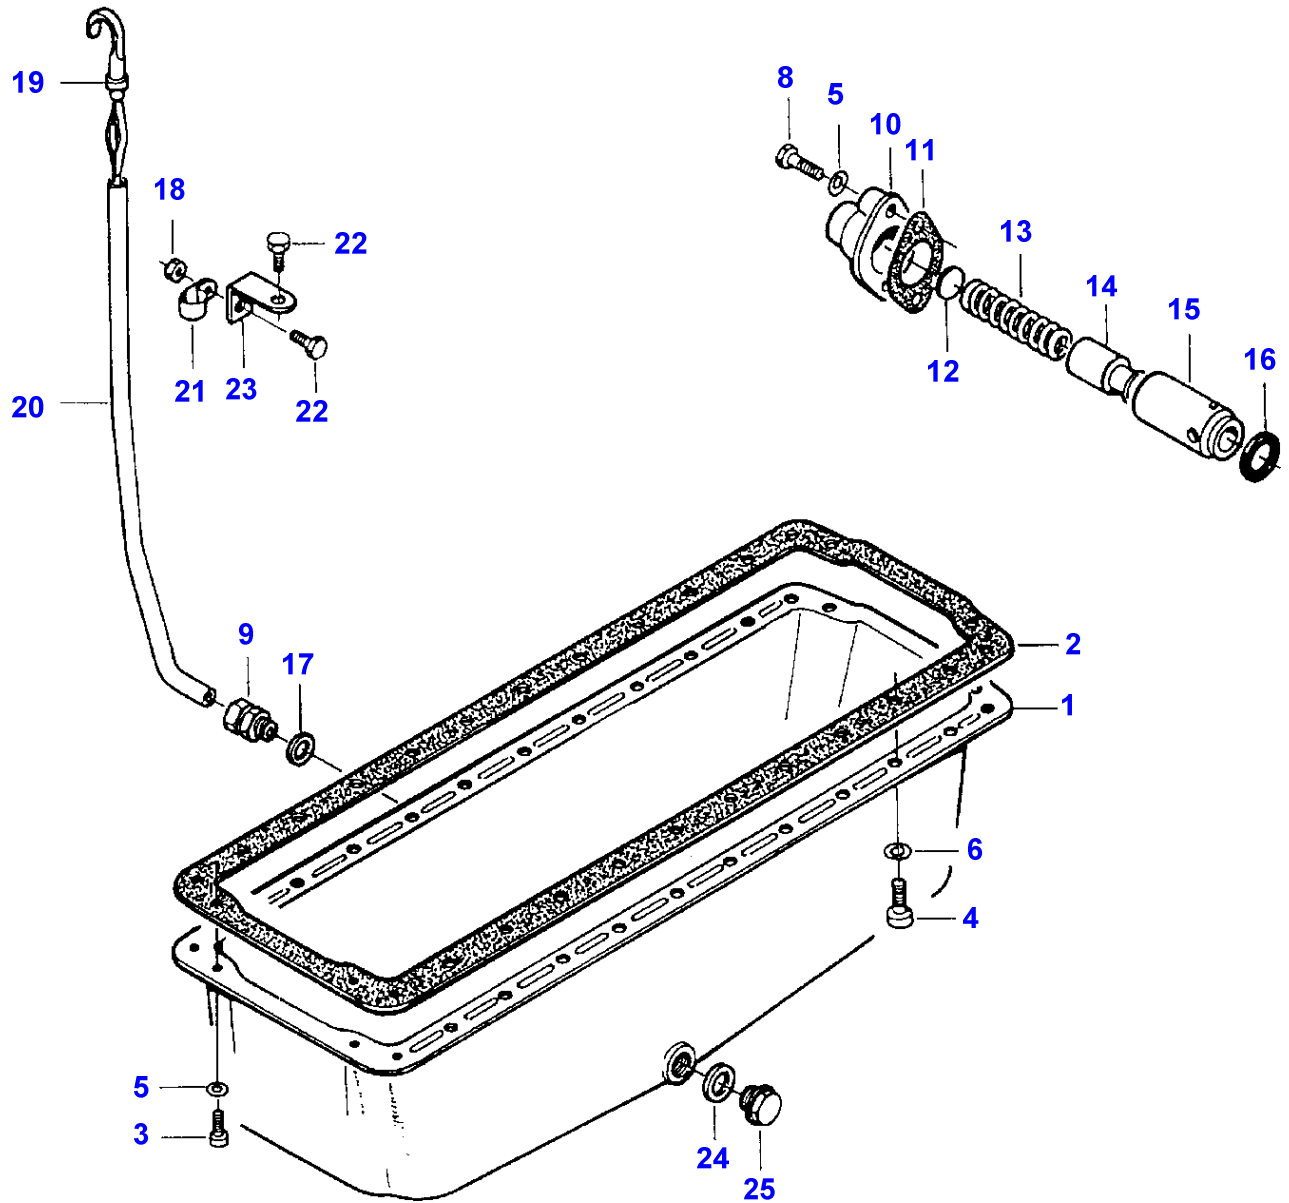

B-HB10-011-A

MASSEY FERGUSON

MF 30/31XP/32/34/36/38/40 COMBINE ENGINES, VALMET - 1637219

1637219

LUBRICATING OIL SUMP - ENGINE 612 DSL - FROM NO D 5222

126

Item	Part Number	Qty	Description	Comments
				ENGINE 612 DSL - FROM NO D 5222
1	V836347308	1	Sump	
2	V836322538	1	Gasket	
3	V581804600	4	Screw	
4	V581805000	24	Screw	
5	V500950800	6	Washer	
6	V500951000	24	Washer	
8	V528801420	2	Screw	
9	V641086012	1	Union	
10	V836129849	1	Cover	
11	V836322190	1	Gasket	
12	V836020290	1	Washer	
13	V836655246	1	Spring	Repairs and replaces V836117836
14	V836338850	1	Piston	
15	V836117834	1	Cylinder	
16	V614601524	1	O Ring	
17	V615881620	1	Seal	Up to Serial or Engine Number F11596
	V615881622	1	Seal	From Serial or Engine Number F11597
18	V504800800	1	Nut	
19	V836352877	1	Dipstick	Length 906MM
				Up to Serial or Engine Number D 4896
19	V836355423	1	Dipstick	From Serial or Engine Number D 4897
20	V836352875	1	Pipe	Up to Serial or Engine Number D 4896
	V836355424	1	Pipe	From Serial or Engine Number D 4897
21	V602060612	2	Clamp	
22	V528801380	1	Screw	
23	V836124941	1	Support	
24	V615882227	1	Gasket	
25	V640045022	1	Plug