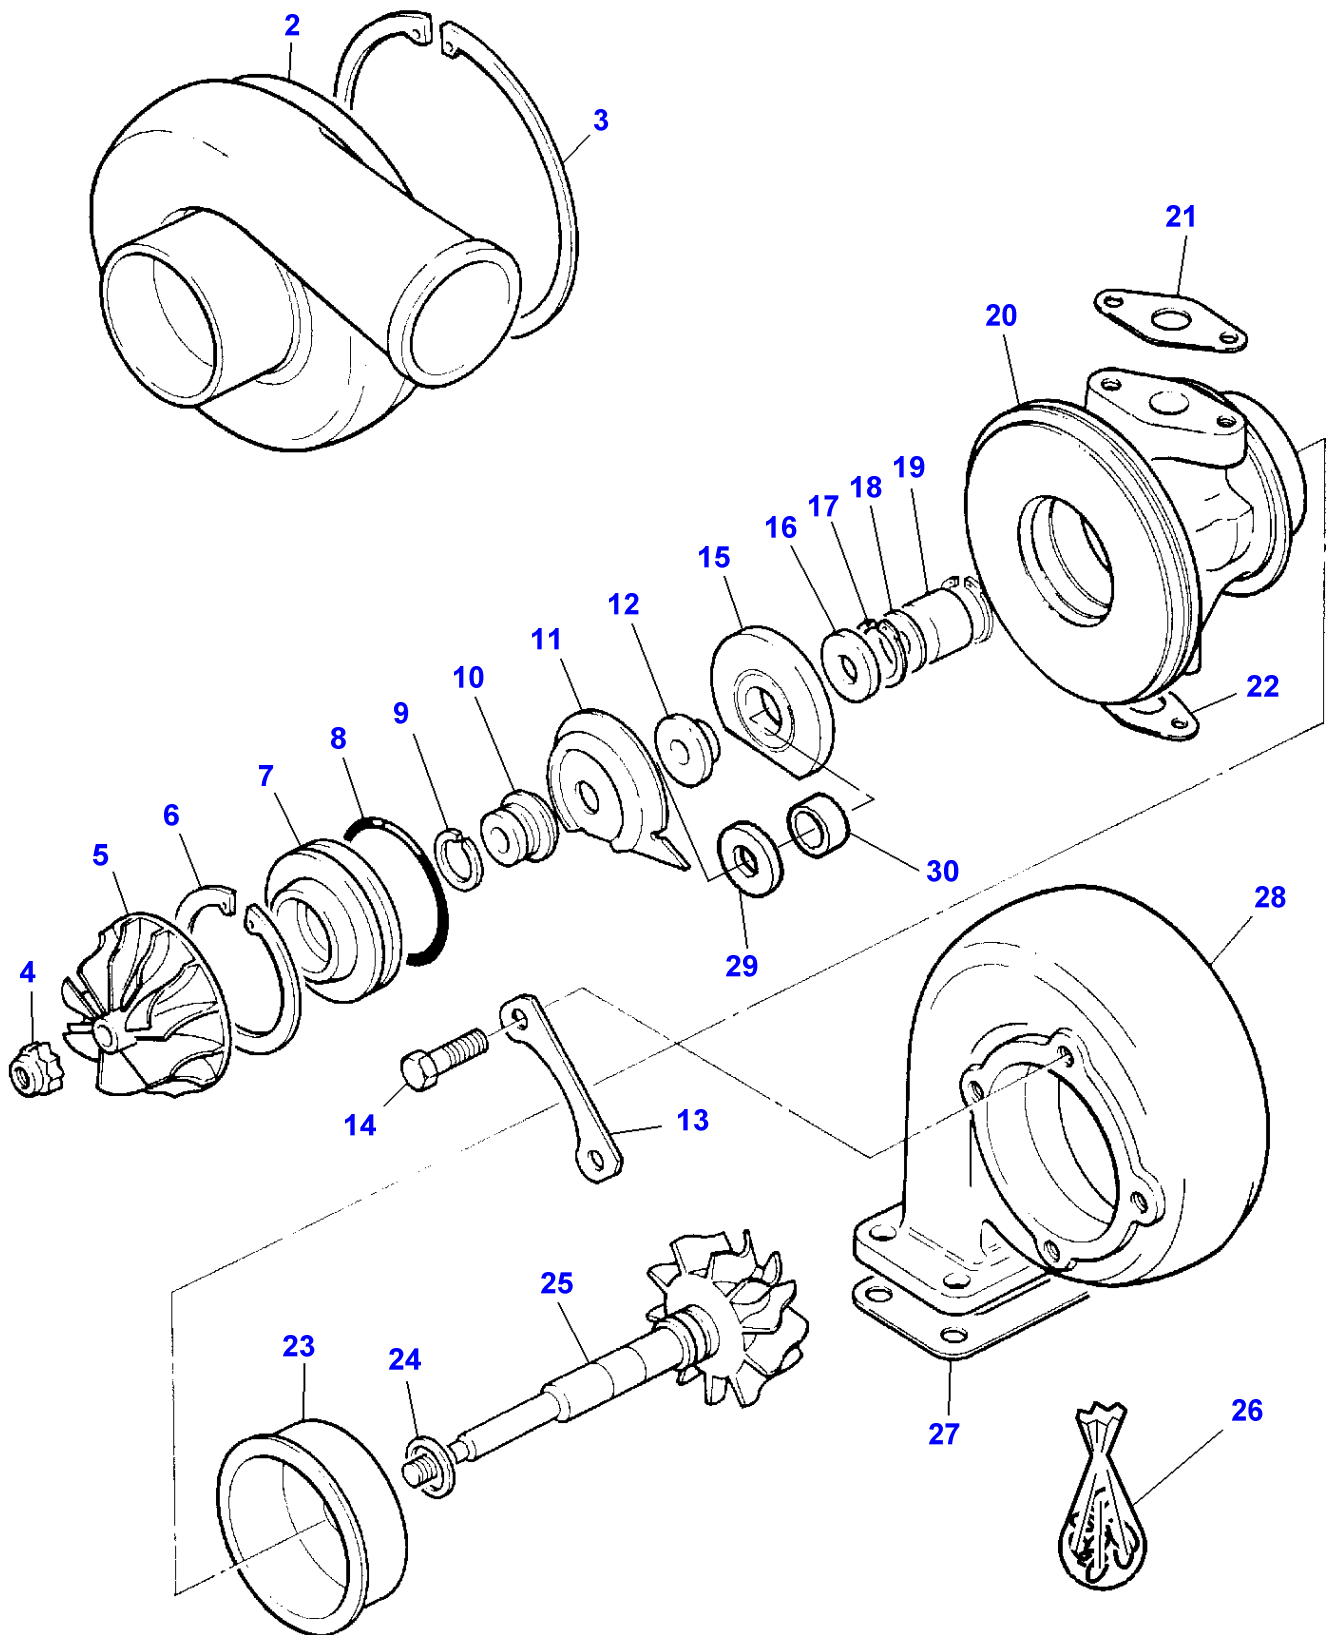

1-HB21-004-B

TURBOCHARGER - ENGINE 612 DSL

Item	Part Number	Qty	Description	Comments
				ENGINE 612 DSL
1	V836339735	1	Turbocharger	Up to Serial or Engine Number D 5221
	V836340375	1	Turbocharger	From Serial or Engine Number D 5222
2	V836339786	1	Housing	(1) Up to Serial or Engine Number D 5221
2	V836340726	1	Housing	(1) From Serial or Engine Number D 5222
3	V836131912	1	Clip	(1)
4	V836339787	1	Nut	[A] (1)
5	V836339788	1	Compressor	(1) Up to Serial or Engine Number D 5221
5	V836340725	1	Compressor	(1) From Serial or Engine Number D 5222
6	V835339516	1	Clip	(1)
7	V835339512	1	Insert	(1) Up to Serial or Engine Number D5221
7	V836340723	1	Insert	(1) From Serial or Engine Number D 5222
8	V835339517	1	O Ring	[A] (1)
9	V835339510	1	Piston Ring	[A] (1)
10	V836339789	1	Flinger	(1) Up to Serial or Engine Number D 5221
10	V836340729	1	Flinger	(1) From Serial or Engine Number D 5222
11	V835339514	1	Deflector	(1)
12	V836339790	1	Collar	(1) Up to Serial or Engine Number D 5221
13	V836339800	2	Plate	[A] (1)
14	V836339802	4	Screw	(1) Up to Serial or Engine Number D 5221
14	V836840294	4	Screw	(1) From Serial or Engine Number D 5222
15	V836339791	1	Bearing	[A] (1) Up to Serial or Engine Number D 5221
15	V836340731	1	Bearing	(1) From Serial or Engine Number D 5222
16	V836339792	1	Thrust Washer	(1) Up to Serial or Engine Number D 5221
16	V836340721	1	Ring	(1) From Serial or Engine Number D 5222
17	V836339794	4	Circlip	[A] (1)
18	V836339801	1	Washer	(1)
19	V836339793	2	Bearing	[A] (1) Up to Serial or Engine Number D 5221
19	V836840298	1	Bearing	(1) From Serial or Engine Number D 5222
20	V836339795	1	Housing	(1) Up to Serial or Engine Number D 5221
20	V836340727	1	Bearing Housing	(1) From Serial or Engine Number D 5222
21	V836308344	1	Joint	[A] (1)
22	V836324580	1	Joint	[A] (1)
23	V836339796	1	Flange	(1)
24	V836339797	1	Circlip	[A] (1)
25	V836339798	1	Turbine Wheel	(1) Up to Serial or Engine Number D 5221
25	V836340724	1	Shaft	(1) From Serial or Engine Number D 5222
26	V836339803	1	Kit, Repair	[B] Up to Serial or Engine Number D 5221
27	V836316726	1	Gasket	[A] (1)
28	V836339799	1	Housing	(1) Up to Serial or Engine Number D 5221
28	V836340728	1	Housing	(1) From Serial or Engine Number D 5222
29	V836340721	1	Ring	(1) From Serial or Engine Number D 5222
30	V836340722	1	Spacer	(1) From Serial or Engine Number D 5222