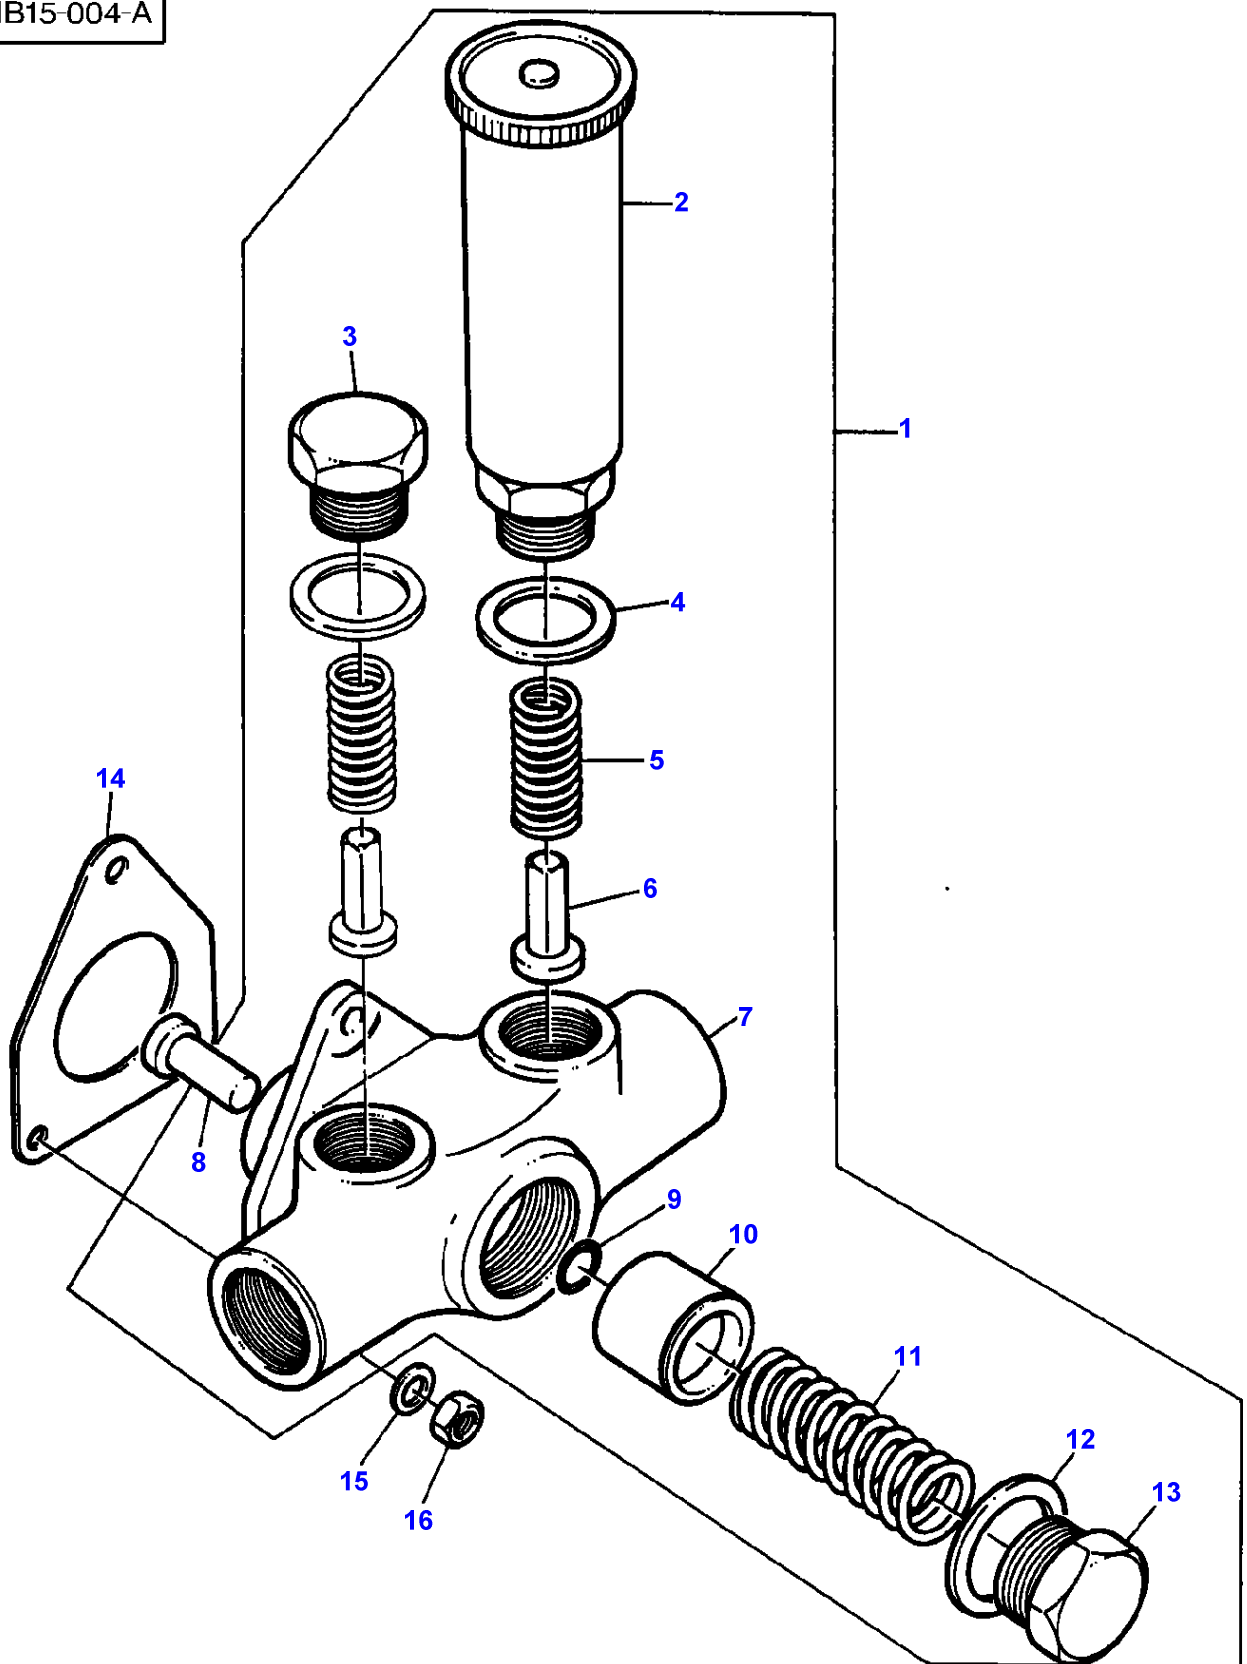

1-HB15-004-A

Item	Part Number	Qty	Description	Comments
				ENGINE 612 DSL - UP TO NO 81122
1	V835340017	1	Pump	
2	V836007781	1	Pump	(1)
3	V836330751	1	Plug	(1)
4	V615881620	2	Seal	[A] (1)
5	V836083268	2	Spring	[A] (1)
6	V836007778	2	Non Return Valve	[A] (1)
7	V836139013	1	Housing	(1)
8	V836139014	1	Pin	(1)
9	V836139015	1	O Ring	[A] (1)
10	V836330889	1	Plunger	(1)
				Diameter 21.980MM
10	V836330890	1	Plunger	(1)
				Diameter 21.990MM
11	V836330613	1	Piston Spring	(1)
12	V836330614	1	Seal	[A] (1)
13	V836131346	1	Plug	(1)
14	V836329194	1	Gasket	[A]
15	V500450602	3	Washer	
16	V504600602	3	Nut	
17	V835339294	1	Kit, Repair	[B]
				[A]
				INCLUDED IN KIT MARKED (B)
				[B]
				INCLUDES ITEMS MARKED (A)