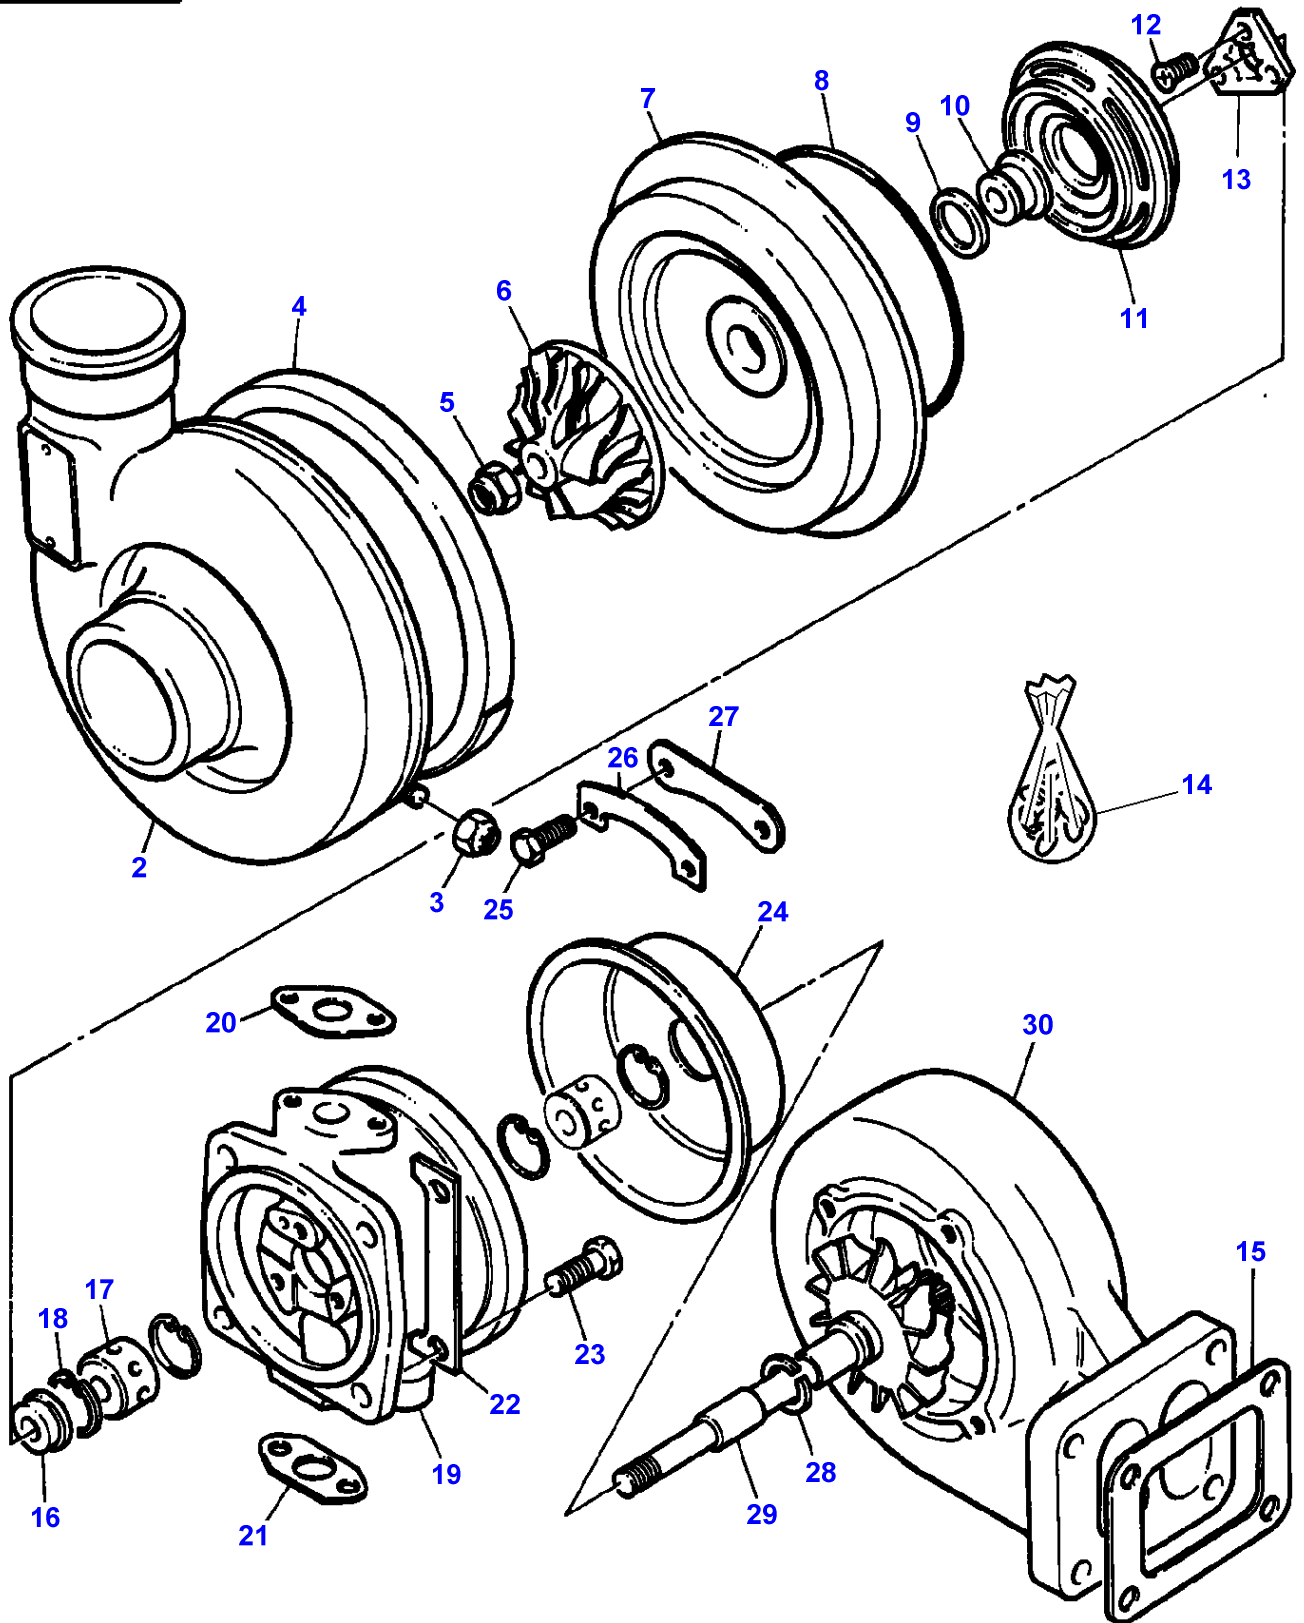

1-HB21-001-A

TURBOCHARGER - ENGINE 612 DSL

Item	Part Number	Qty	Description	Comments
				ENGINE 612 DSL
1	V836339401	1	Turbocharger	HOLSET.
2	V836339229	1	Housing	(1)
3	V836115293	1	Nut	(1)
4	V836339228	1	Clamp	(1)
5	V835331526	1	Nut	[A] (1)
6	V836339230	1	Impeller	(1)
7	V836339232	1	Diffuser	(1)
8	V835331529	1	Seal	[A] (1)
9	V835330396	1	Seal	[A] (1)
10	V835331531	1	Slinger	(1)
11	V835331532	1	Baffle	(1)
12	V835331533	3	Screw	[A] (1)
13	V835331534	1	Thrust Plate	[A] (1)
14	V836340375	1	Turbocharger	[B]
15	V836316726	1	Gasket	[A] (1)
16	V835331535	1	Bearing	(1)
17	V835331536	2	Bearing	[A] (1)
18	V835330400	4	Circlip	[A] (1)
19	V835331539	1	Bearing Housing	(1)
20	V836308344	1	Joint	[A] (1)
21	V836324580	1	Joint	[A] (1)
22	V835331543	2	Locking Plate	[A] (1)
23	V528801070	4	Screw	[A] (1)
24	V836339226	1	Shield	(1)
25	V528801062	4	Screw	[A] (1)
26	V835331537	2	Locking Plate	[A] (1)
27	V835331538	2	Plate	(1)
28	V836116412	1	Piston Ring	[A] (1)
29	V836339227	1	Shaft	(1)
30	V836339426	1	Housing	(1)

[A]
INCLUDED IN KIT MARKED (B)
[B]
INCLUDES ITEMS MARKED (A)