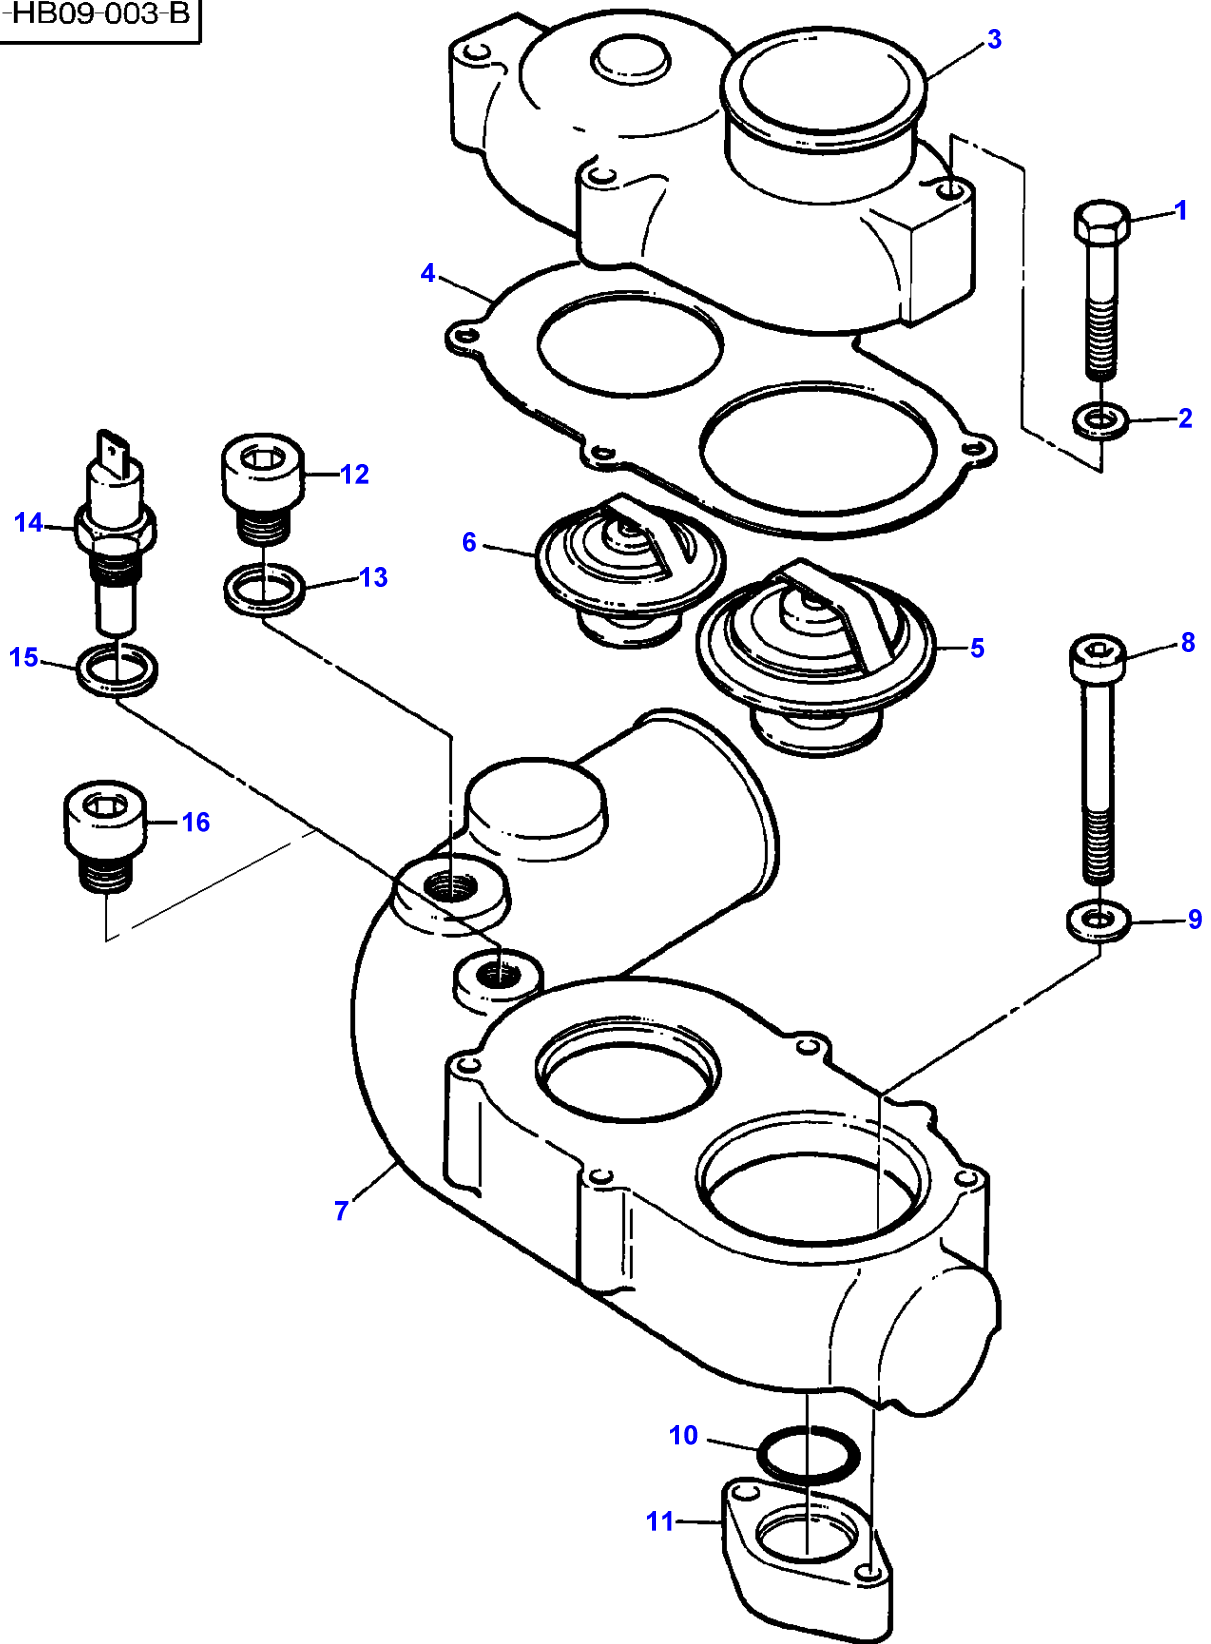

1-HB09-003-B

MASSEY FERGUSON

MF 30/31XP/32/34/36/38/40 COMBINE ENGINES, VALMET - 1637219

1637219

THERMOSTAT - ENGINE 612 DSL

122

Item	Part Number	Qty	Description	Comments
				ENGINE 612 DSL
1	V529801550	4	Screw	
2	V500950800	4	Washer	
3	V836329631	1	Cover	
4	V836329632	1	Gasket	
5	V836352903	1	Thermostat	83 DEG.C. Repairs and replaces 3637649M1
6	V836015156	1	Thermostat	79 DEG.C.
7	V836340898	1	Parts Pack	Up to Serial or Engine Number D 5221
	V836336347	1	Housing	From Serial or Engine Number D 5222
8	V581804710	2	Screw	
9	V836015967	2	Seal	
10	V614602930	2	O Ring	
11	V836338515	1	Distance Piece	
12	V640325018	1	Plug	
13	V615881822	1	Seal	
14	V654271207	1	Sensor	Up to Serial or Engine Number D 5221
15	V615881418	1	Seal	
16	V640325014	1	Plug	From Serial or Engine Number D 5222