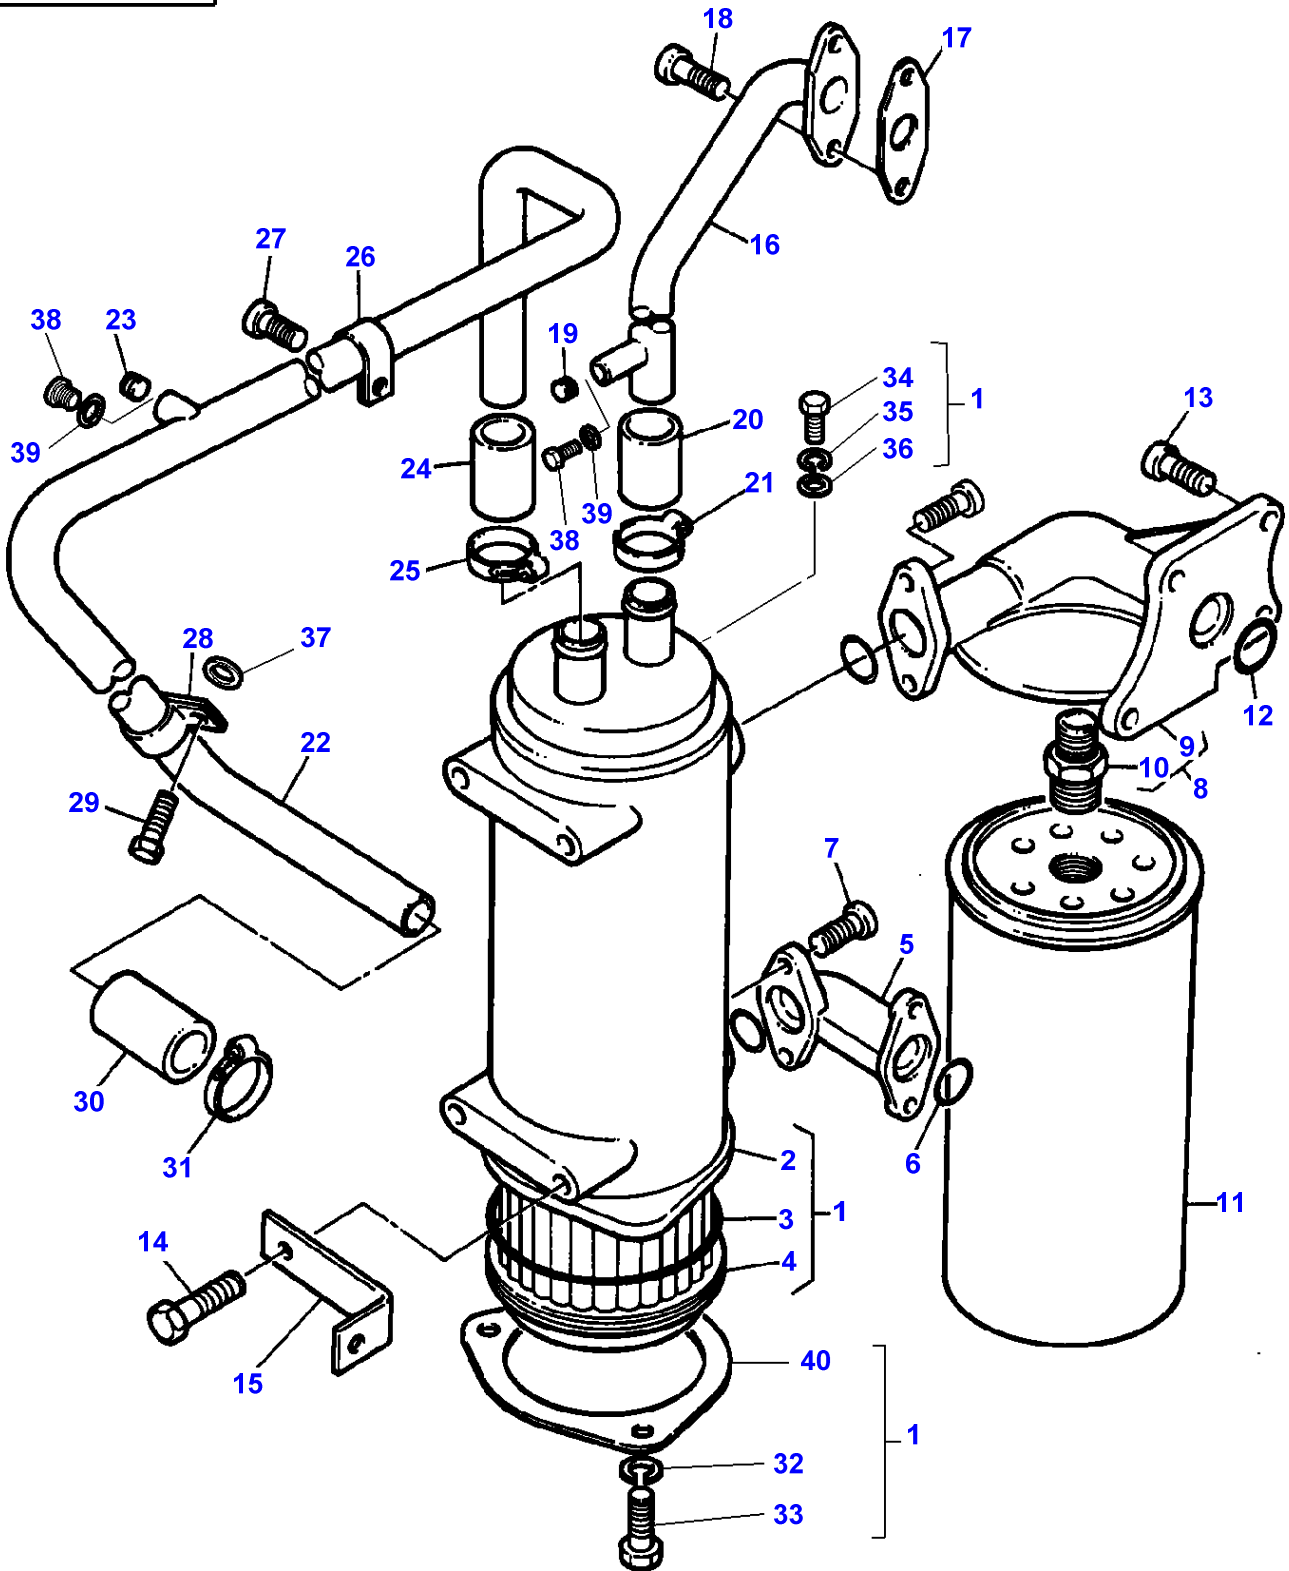

1-HB12-003-D

Item	Part Number	Qty	Description	Comments
				ENGINE 612 DSL
1	V836338346	1	Oil Cooler	
2	V836339063	1	Body	(1) Up to Serial or Engine Number D6826
3	V836339061	2	O Ring	(1)
4	V836340636	1	Tube	(1)
5	V836338495	1	Support	
6	V614601930	2	O Ring	
7	V581804620	4	Screw	
8	V836338513	1	Filter Head	
9		1	Filter Head	(8) Not serviced, order REF.8
10	V836338512	1	Union	(8)
11	3637652M1	1	Oil Filter	
12	V614601930	2	O Ring	
13	V581804620	6	Screw	
14	V528801360	2	Screw	
15	V836338514	1	Support	
16	V836338530	1	Pipe	Up to Serial or Engine Number F11597 (97.06)
	V836359519	1	Pipe	From Serial or Engine Number F11597 (99.12)
17	V836328010	1	Gasket	
18	V581804600	2	Screw	
19	V640025010	1	Plug	Up to Serial or Engine Number D 5221
20	V836329496	1	Hose	
21	V602088532	2	Clamp	
22	V836338545	1	Pipe	Up to Serial or Engine Number F11597 (97.06)
	V836359520	1	Pipe	From Serial or Engine Number F11597 (99.12)
23	V640025010	1	Plug	Up to Serial or Engine Number D 5221
24	V836329496	1	Hose	
25	V602088532	2	Clamp	
26	V602074620	1	Clamp	
27	V528801360	1	Screw	
28	V602074620	1	Clamp	
29	V529801440	1	Screw	Up to Serial or Engine Number D 5221
	V529801530	1	Screw	From Serial or Engine Number D 5222
30	V836329496	1	Hose	
31	V602088532	2	Clamp	
32	V500950602	3	Washer	
33	V528801062	3	Screw	
34	V528800752	1	Screw	
35	V500450502	1	Washer	
36	V500150532	1	Washer	
37	V836012782	1	Spacer	From Serial or Engine Number D 5222
38	V640325110	2	Plug	From Serial or Engine Number D 5222 Up to Serial or Engine Number F11597 (99.12)
39	V615571014	2	Seal	From Serial or Engine Number D 5222 Up to Serial or Engine Number F11597 (99.12)
40	V836339395	1	Cover