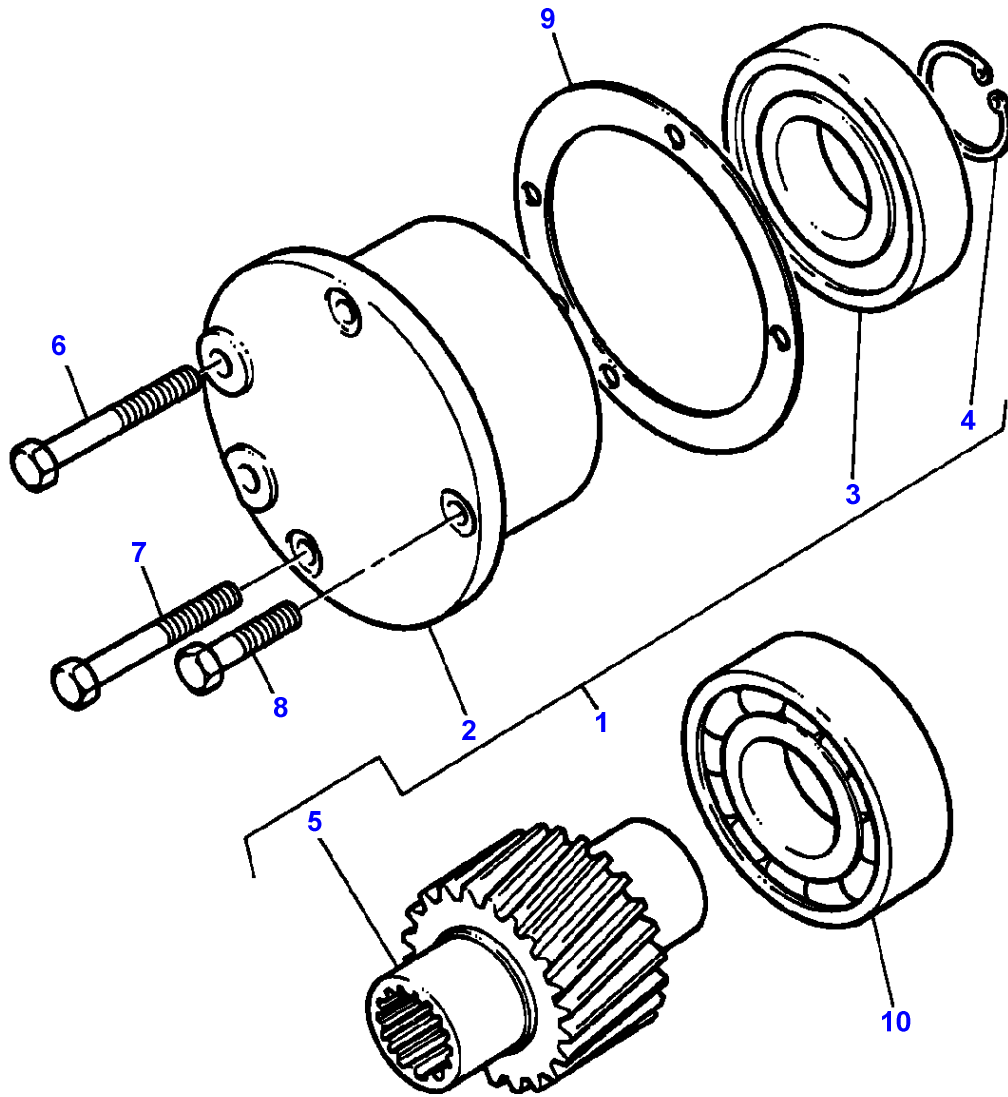

1-HB22-003-A

MASSEY FERGUSON

MF 30/31XP/32/34/36/38/40 COMBINE ENGINES, VALMET - 1637219

1637219

DRIVE - ENGINE 612 DSL

148

Item	Part Number	Qty	Description	Comments
				ENGINE 612 DSL
1	V836324279	1	Drive	
2	V836120881	1	Bearing Housing	(1)
3	V610060094	1	Bearing Assy	(1)
4	V617330031	1	Circlip	(1)
5	V836122843	1	Shaft	(1)
6	V529801460	1	Screw	
7	V529801550	2	Screw	
8	V528801400	1	Screw	
9	V836117338	1	Gasket	
10	V610060090	1	Bearing Assy