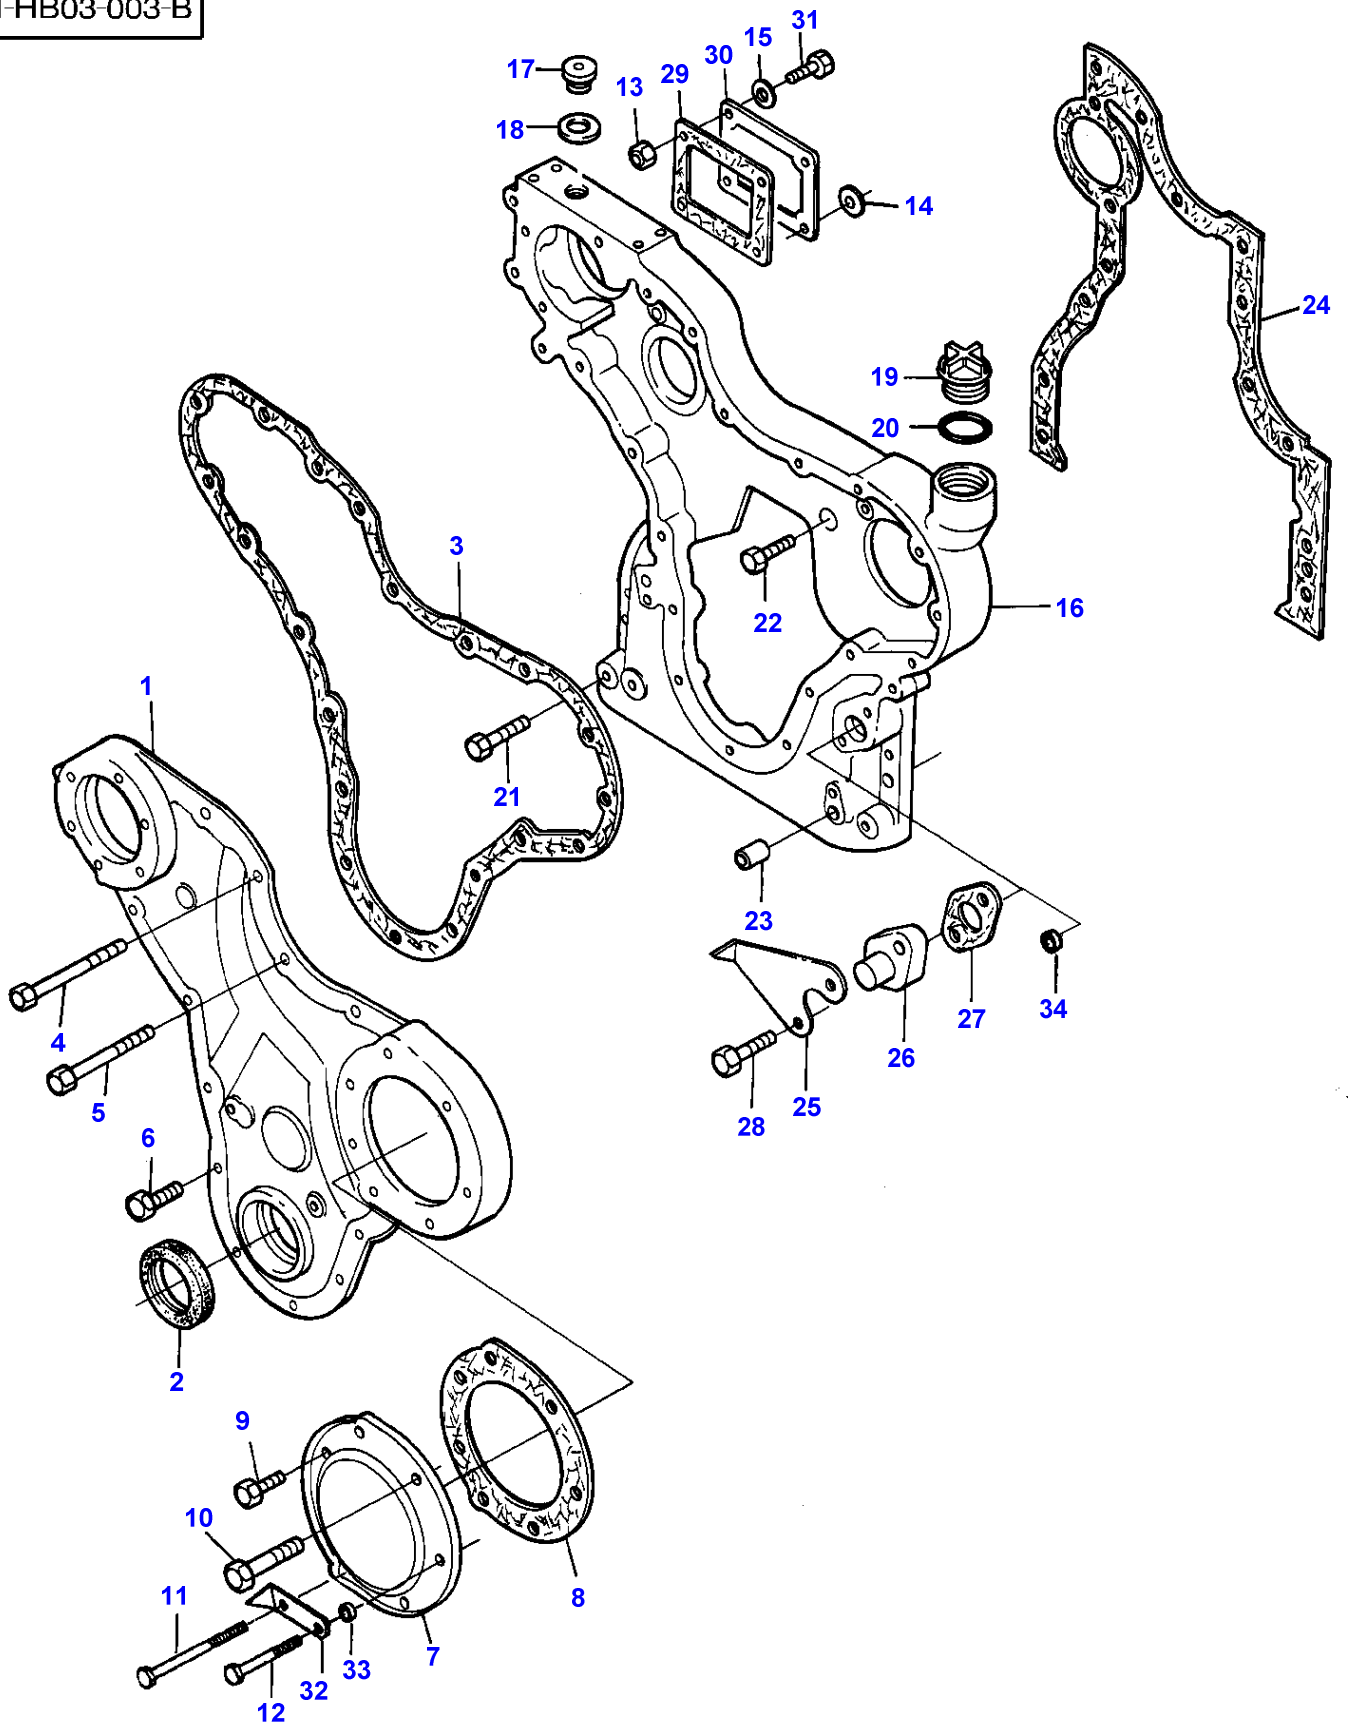

1-HB03-003-B

TIMING GEAR HOUSING - ENGINE 612 DSL

Item	Part Number	Qty	Description	Comments
				ENGINE 612 DSL
1	V836117328	1	Cover	
2	V614105880	1	Seal	
	V835328899	X	Chock	Thickness 3MM
3	V836117329	1	Gasket	
4	V529801510	1	Screw	Up to Serial or Engine Number D 5221
	V529801530	1	Screw	From Serial or Engine Number D 5222
5	V529801500	3	Screw	
6	V528801400	18	Screw	
7	V836120144	1	Cover	
8	V836112272	1	Gasket	
9	V528801360	2	Screw	
10	V529801440	3	Screw	
11	V529801550	1	Screw	Up to Serial or Engine Number D 5221
	V529801562	1	Screw	From Serial or Engine Number D 5222
12	V529801460	2	Screw	
13	V504800800	3	Nut	Up to Serial or Engine Number D 5221
14	V836015967	1	Seal	Up to Serial or Engine Number D 5221
15	V500950800	3	Washer	Up to Serial or Engine Number D 5221
16	V836346274	1	Casing	
17	V640325018	1	Plug	
18	V615881822	1	Seal	
19	V836017927	1	Plug	
20	V614603540	1	O Ring	
21	V529801440	2	Screw	
22	V528801400	6	Screw	
23	V598359850	4	Pin	
24	V836112390	1	Gasket	Up to Serial or Engine Number D 5221
	V836647419	1	Gasket	From Serial or Engine Number D 5222
25	V836322291	1	Indicator	Up to Serial or Engine Number D 5221
26	V836006684	1	Cover	Up to Serial or Engine Number D 5221
27	V836322190	1	Gasket	Up to Serial or Engine Number D 5221
28	V528801400	2	Screw	Up to Serial or Engine Number D 5221
29	V836022077	1	Gasket	Up to Serial or Engine Number D 5221
30	V836122076	1	Cover	Up to Serial or Engine Number D 5221
31	V528801380	4	Screw	Up to Serial or Engine Number D 5221
32	V836352823	1	Plate	From Serial or Engine Number D 5222
33	V836019695	2	Sleeve	From Serial or Engine Number D 5222
34	V640016026	1	Plug	From Serial or Engine Number D 5222