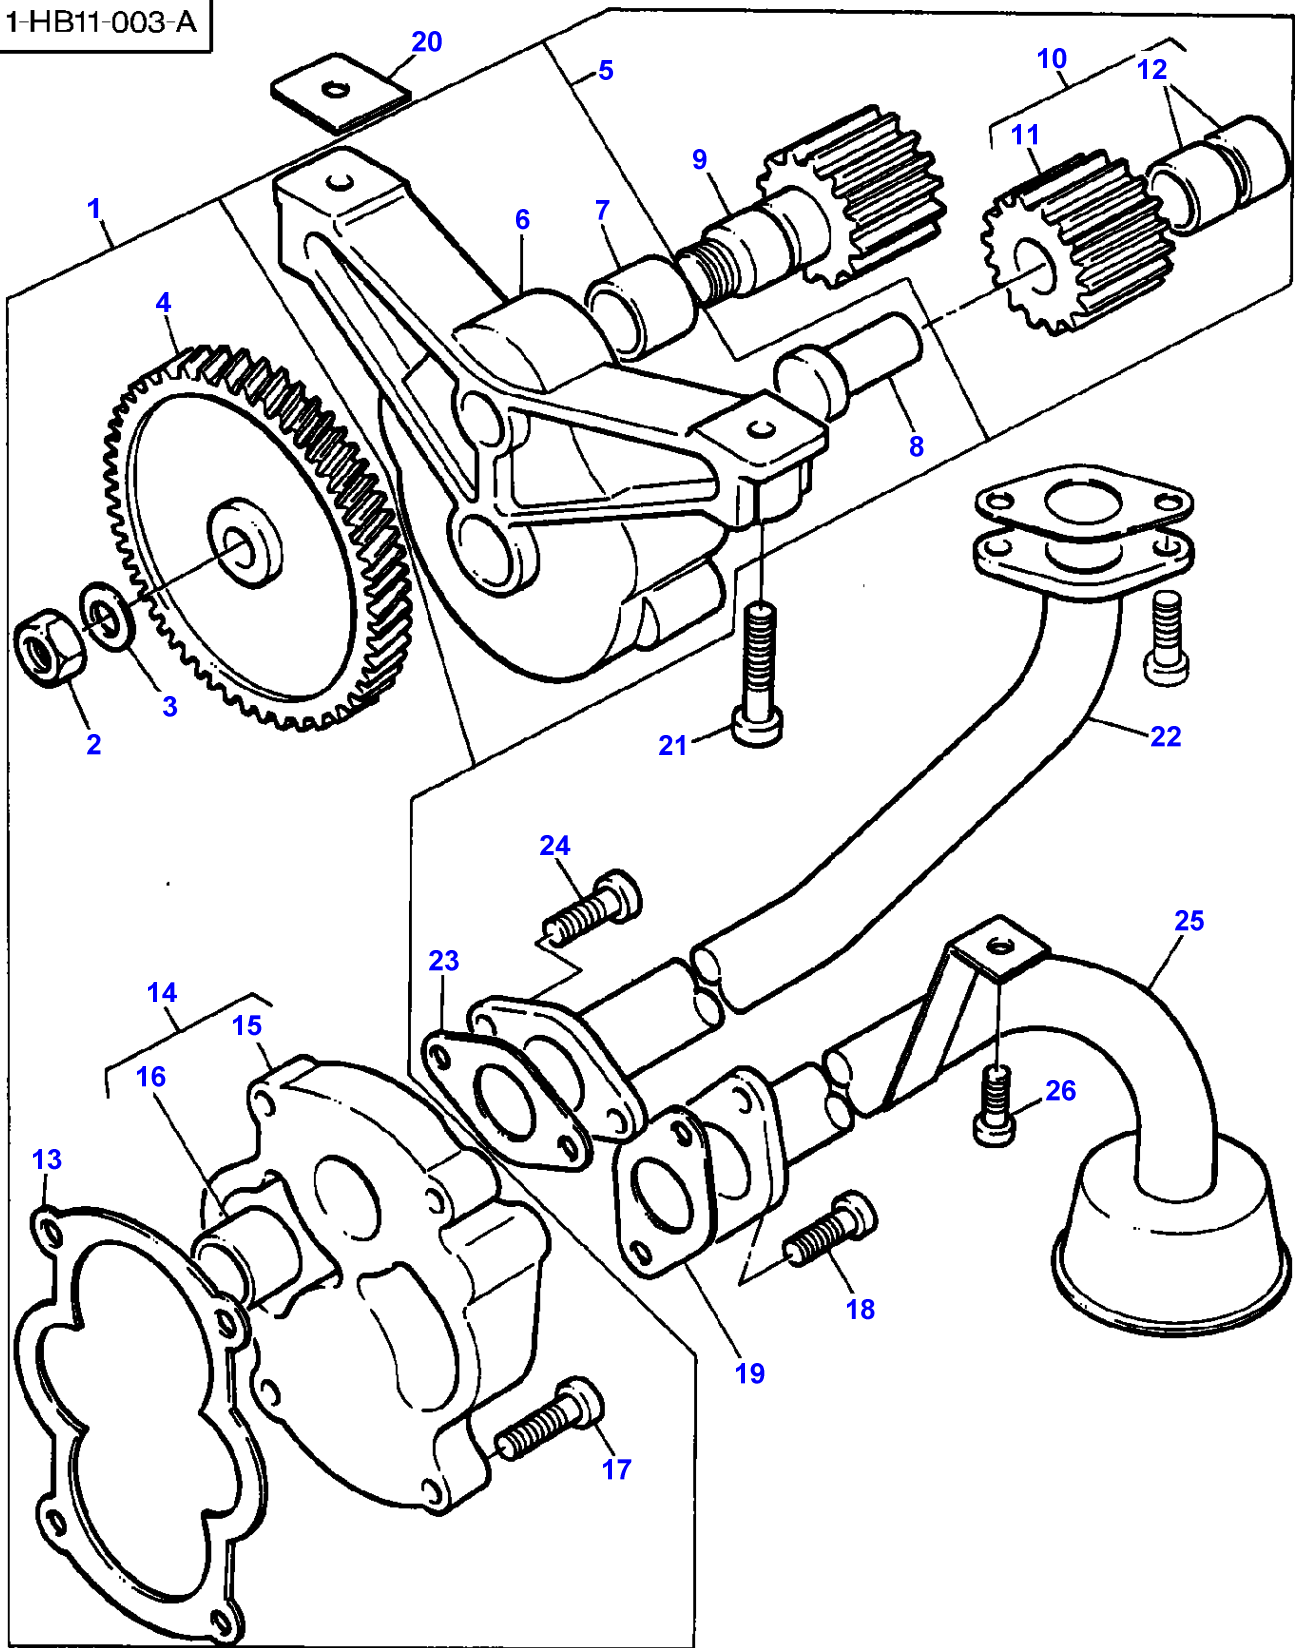

1-HB11-003-A

LUBRICATING OIL PUMP - ENGINE 612 DSL

Item	Part Number	Qty	Description	Comments
				ENGINE 612 DSL
1	3637653M91	1	Oil Pump	
2	V504861000	1	Nut	(1)
3	V836122910	1	Washer	(1)
4	V836338667	1	Gear	(1)
5	V836338186	1	Housing	(1)
6		1	Housing	(5) Not serviced, order REF.5
7	V836322909	1	Bush	(5)
8	V836322906	1	Shaft	(5)
9	V836338182	1	Gear	(1)
10	V836338180	1	Gear	(1)
11		1	Gear	(10) Not serviced, order REF.10
12	V836322909	2	Bush	(10)
13	V836338188	1	Gasket	(1)
14	V836338184	1	Cover	(1)
15		1	Cover	(14) Not serviced, order REF.14
16	V836322909	1	Bush	(14)
17	V581804600	4	Screw	(1)
18	V581804600	2	Screw	
19	V836338201	1	Gasket	
20	V836007871	X	Shim	
21	V581805050	2	Screw	
22	V836338619	1	Pipe	
23	V836008449	2	Gasket	
24	V581804600	4	Screw	
25	V836346321	1	Pipe	
26	V581804600	1	Screw