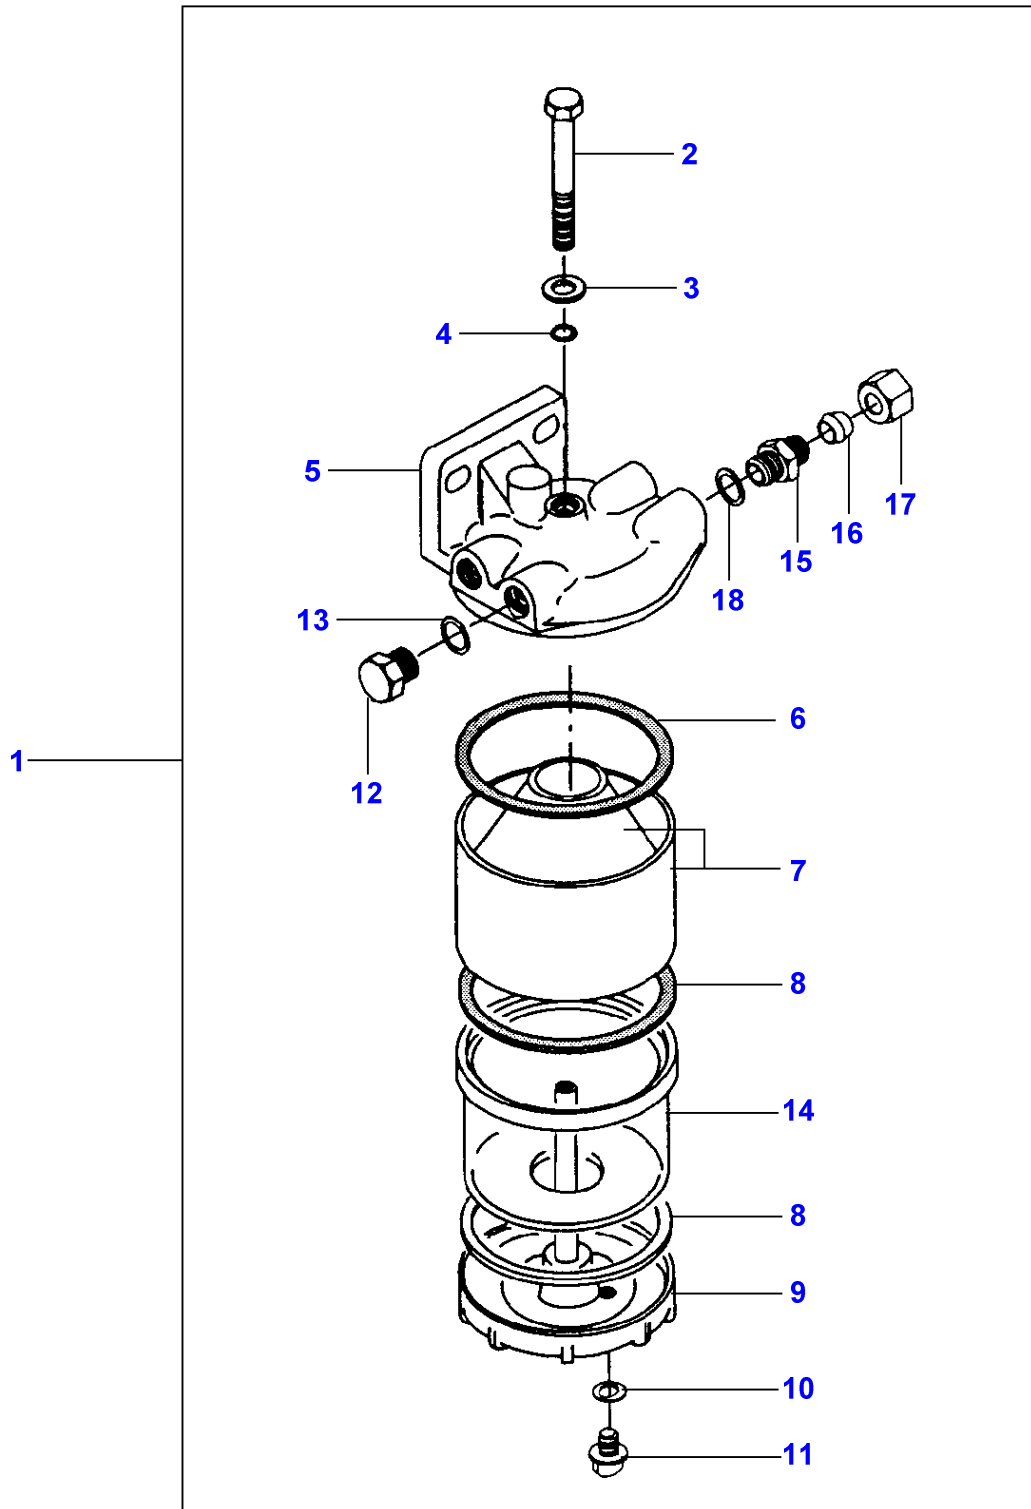

B-HB18-020-A

MASSEY FERGUSON

MF 30/31XP/32/34/36/38/40 COMBINE ENGINES, VALMET - 1637219

1637219

FUEL FILTER - ENGINE 612 DS - FROM NO F 11597

140

Item	Part Number	Qty	Description	Comments
				ENGINE 612 DS - FROM NO F 11597
1	V836640098	1	Sediment Bowl	
2	V836015149	1	Screw	(1)
3	V836015918	1	Washer	(1)
4	V836015919	1	O Ring	(1)
5	V836015960	1	Filter Head	(1)
6	V835330014	1	Gasket	(1)
7	V835339420	1	Filter Insert	(1)
8	V835330015	2	Gasket	(1)
9	V836640098	1	Sediment Bowl	(1)
10	V836015147	1	Gasket	(1)
11	V836015148	1	Plug	(1)
12	V836117323	2	Plug	(1)
13	V615581317	2	Seal	(1)
14	V836015144	2	Bowl	(1)
15	V835329832	2	Union	
16	V641596010	2	Olive	
17	V641626010	2	Nut	
18	V615581317	2	Seal