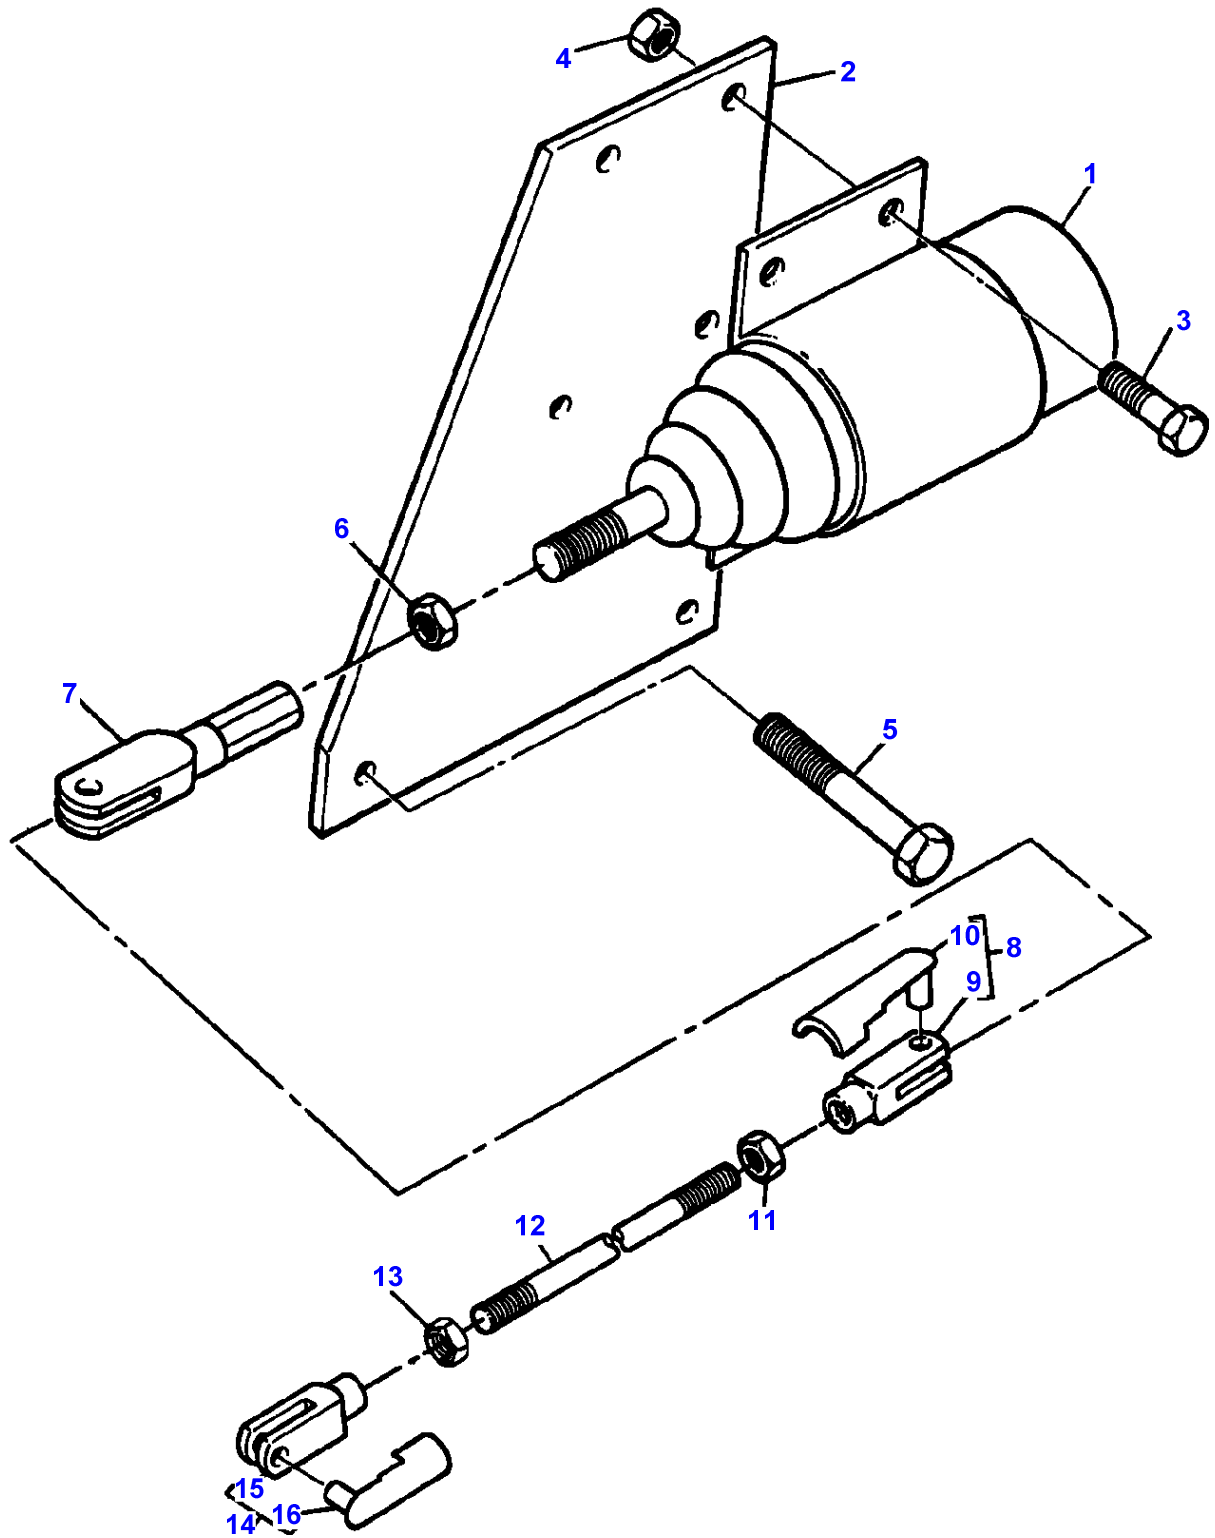

1-HB27-002-A

MASSEY FERGUSON

MF 30/31XP/32/34/36/38/40 COMBINE ENGINES, VALMET - 1637219

1637219

STOP SWITCH - ENGINE 612 DSL - UP TO NO 94660

155

Item	Part Number	Qty	Description	Comments
				ENGINE 612 DSL - UP TO NO 94660
1	V835331899	1	Solenoid	
2	V836346772	1	Plate	
3	V528801122	4	Screw	
4	V504600602	4	Nut	
5	V528801780	2	Screw	
6	V504600602	1	Nut	
7	V836346773	1	Clevis	
8	V835339319	1	Fork	
9		1	Joint	(8) Not serviced, order REF.8
10		1	Pin	(8) Not serviced, order REF.8
11	V504600502	1	Nut	
12	V836346774	1	Rod	
13	V504600502	1	Nut	
14	V835339319	1	Fork	
15		1	Joint	(14) Not serviced, order REF.14
16		1	Pin	(14) Not serviced, order REF.14