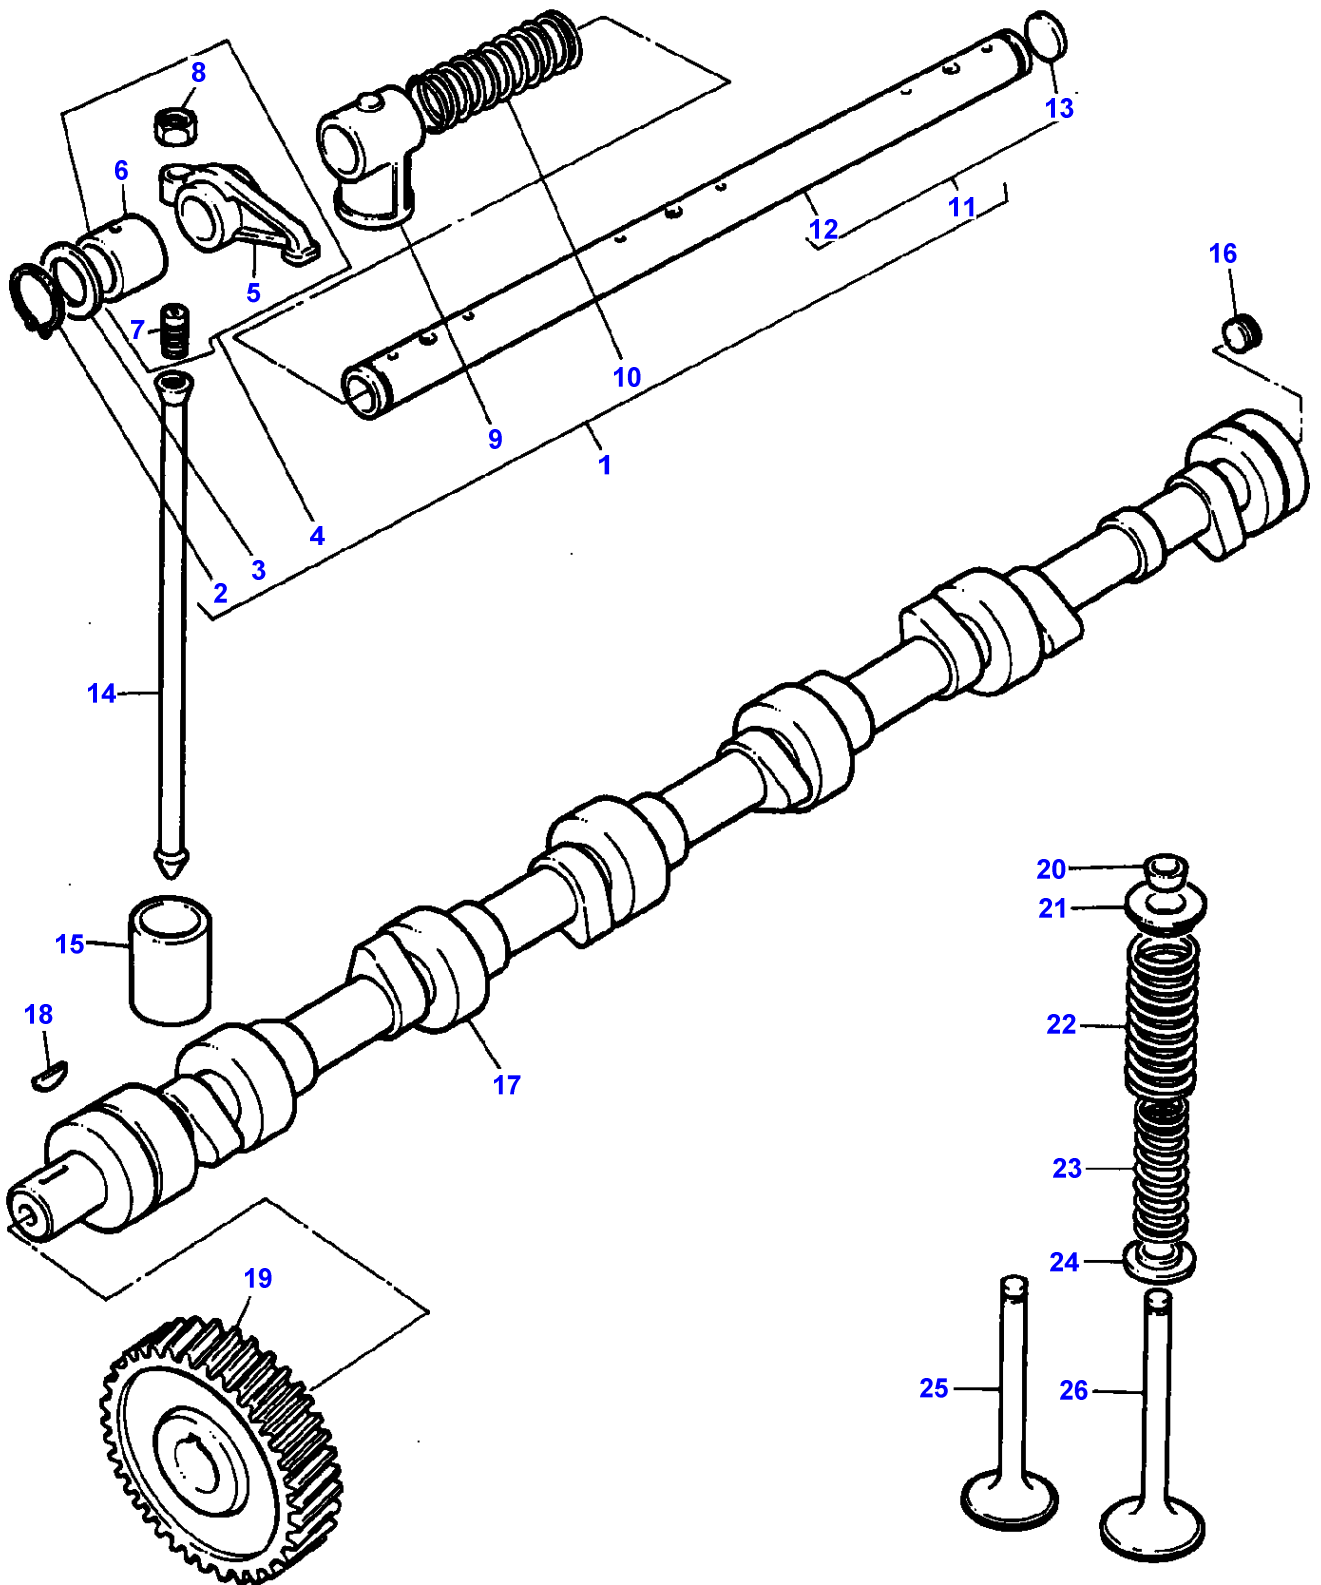

1-HB06-003-A

VALVE MECHANISM - ENGINE 612 DSL

Item	Part Number	Qty	Description	Comments
				ENGINE 612 DSL
1	V836007816	2	Rocker Shaft	
2	V617300020	2	Clip	(1)
3	V836006581	2	Washer	(1)
4	V835328363	6	Rocker	(1)
5		1	Rocker	(4) Not serviced, order REF.4
6	V836006586	1	Bush	(4)
7	V836010106	1	Screw	(4)
8	V504800800	1	Nut	(4)
9	V836006580	3	Bracket	(1)
10	V836006582	2	Spring	(1)
11	V836007569	1	Shaft	(1)
12		1	Shaft	(11) Not serviced, order REF.11
13	V640016014	2	Plug	(11)
14	V836336341	12	Rod	
15	V836014264	12	Tappet	
16	V640025010	2	Plug	
17	V836322170	1	Camshaft	
18	V603305760	1	Key	
19	V836122842	1	Gear	Number of teeth/spines 24 Up to Serial or Engine Number A 2439
19	V836347918	1	Gear	Number of teeth/spines 24 From Serial or Engine Number A 2440
20	V836006578	24	Cotter	
21	V836006577	12	Cup	
22	V836117910	12	Spring	
23	V836006574	12	Spring	
24	V836006579	12	Washer	
25	3637641M1	6	Valve	
26	3637642M1	6	Valve	