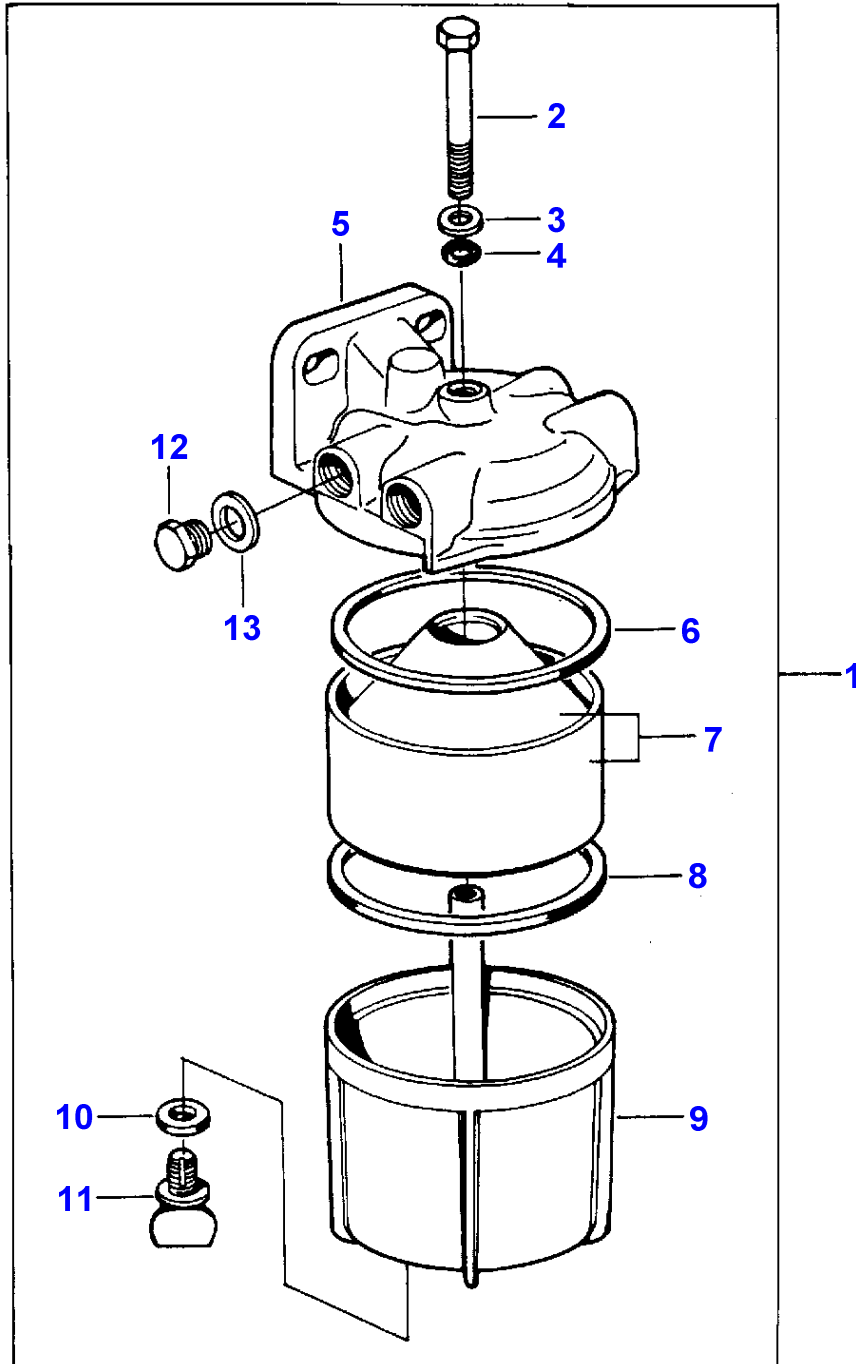

B-HB30-003-A

MASSEY FERGUSON

MF 30/31XP/32/34/36/38/40 COMBINE ENGINES, VALMET - 1637219

1637219

SEDIMENTER - ENGINE 612 DSL - FROM NO D 5222

142

Item	Part Number	Qty	Description	Comments
				ENGINE 612 DSL - FROM NO D 5222
1	V836115720	1	Sediment Bowl	
2	V836015149	1	Screw	(1)
3	V836015918	1	Washer	(1)
4	V836015919	1	O Ring	(1)
5	V836015960	1	Filter Head	(1)
6	V835330014	1	Gasket	(1)
7	V835339420	1	Filter Insert	(1)
8	V835330015	1	Gasket	(1)
9	V835339421	1	Container	(1)
10	V836015147	1	Gasket	(1)
11	V836015148	1	Plug	(1)
12	V835329832	2	Union	
13	V615581317	4	Seal	(1)
14	V641596010	2	Olive	
15	V641626010	2	Nut	
16	V836117323	2	Plug	(1)