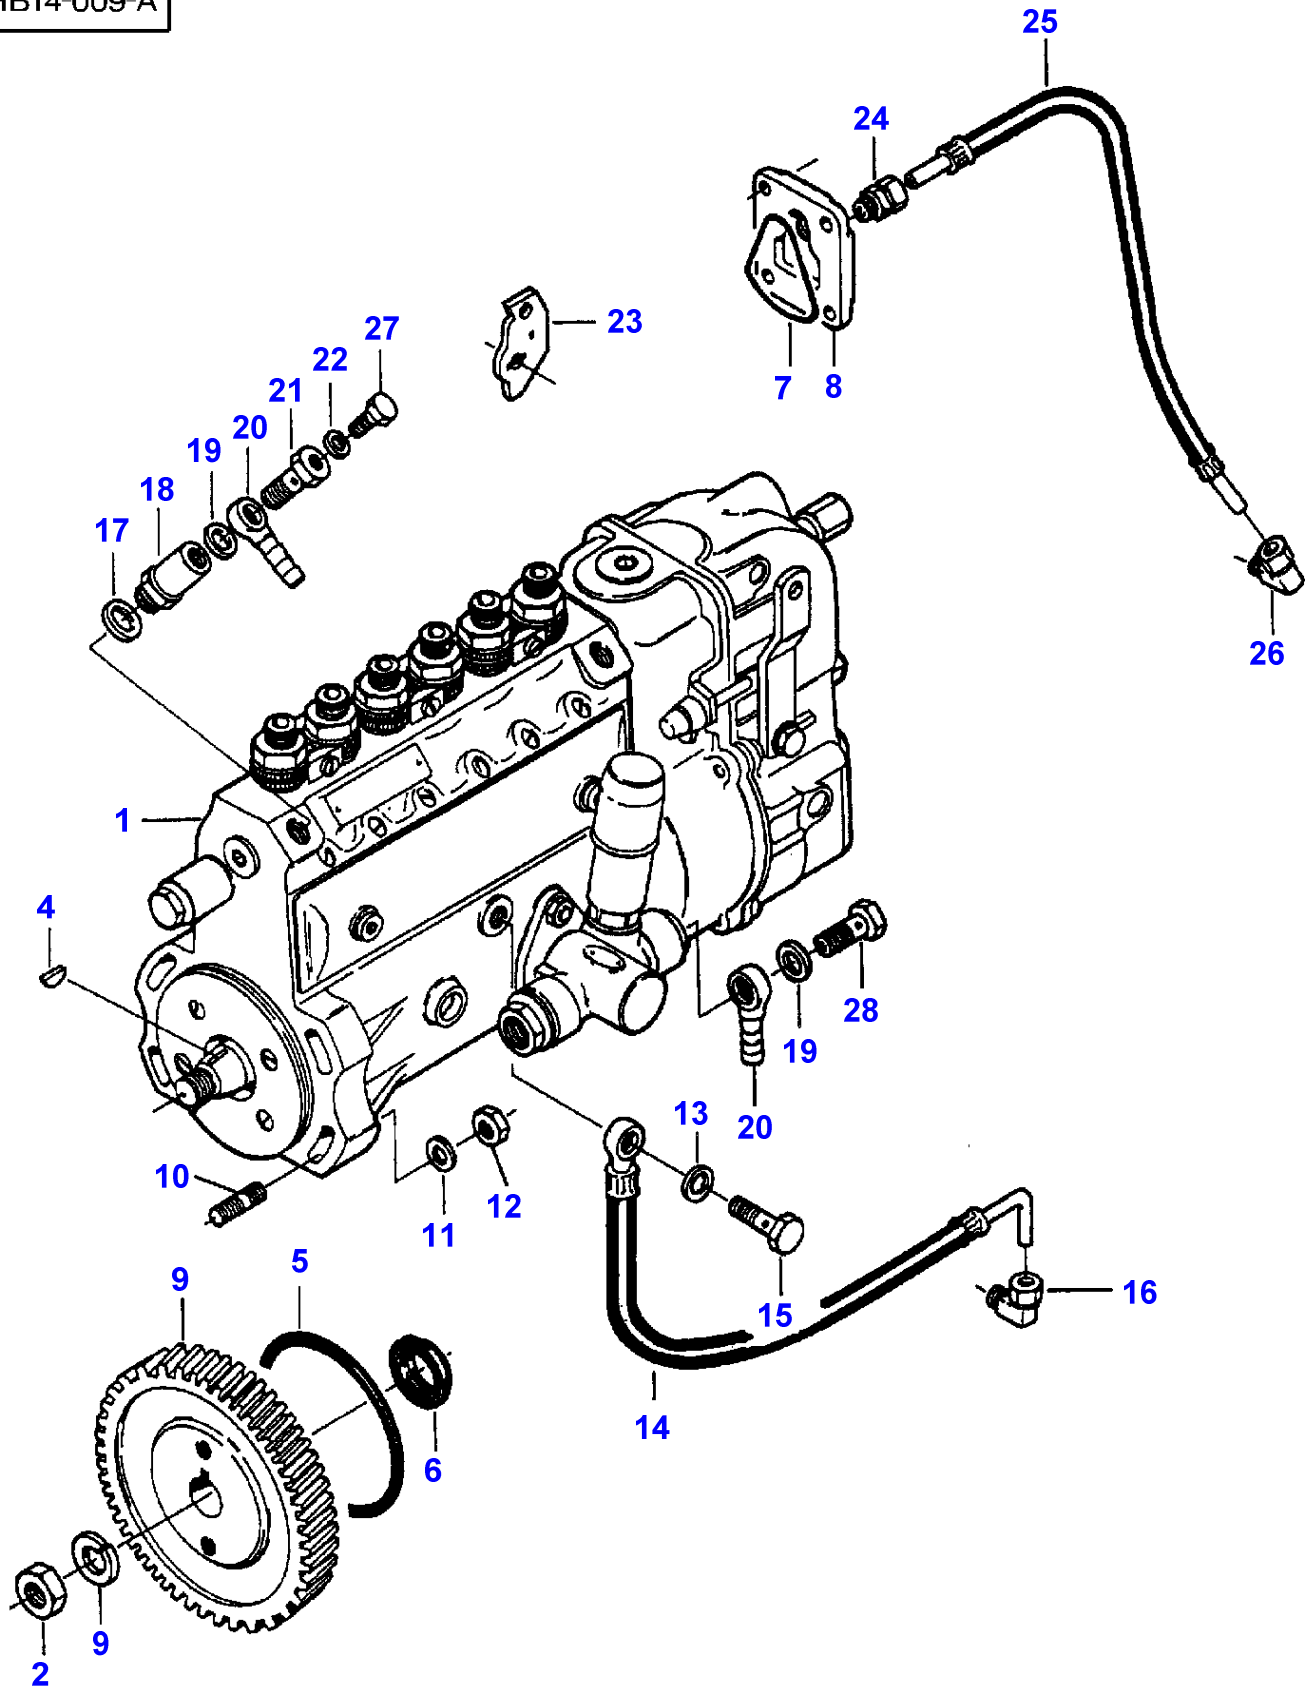

1-HB14-009-A

MASSEY FERGUSON

MF 30/31XP/32/34/36/38/40 COMBINE ENGINES, VALMET - 1637219

1637219

INJECTION PUMP - ENGINE 612 DSL

132

Item	Part Number	Qty	Description	Comments
				ENGINE 612 DSL
1	V836340442	1	Injection Pump	PES 6A./DY 164 KW
1	V836340444	1	Injection Pump	PES 6A/DY1 147KW
2	V504611400	1	Nut	
3	V500451402	1	Washer	
4	V603305540	1	Key	Up to Serial or Engine Number G 3650
5	V614607930	1	O Ring	
6	V614102030	1	Seal	
7	V835339026	1	Gasket	
8	V835331499	1	Cover	
9	V836346060	1	Gear	Up to Serial or Engine Number G 3650
	V836659290	1	Gear	From Serial or Engine Number G 3651
10	V546801815	4	Stud	
11	V500151050	4	Washer	
12	V504801002	4	Nut	
13	V615571014	2	Seal	
14	V836346890	1	Hydr Hose	
15	V640435006	1	Screw	
16	V641166006	1	Elbow Nipple	
17	V615881420	1	Gasket	
18	V836330959	1	Valve	
19	V615881418	4	Seal	
20	V640255210	2	Pipe	
21	V835336944	1	Screw	
22	V615870710	2	Seal	
23	V835347344	1	Lever	
24	V641016008	1	Union	
25	V835347511	1	Hose	
26	V641186008	1	Union	
27	V835331289	1	Screw	
28	V640435010	1	Screw