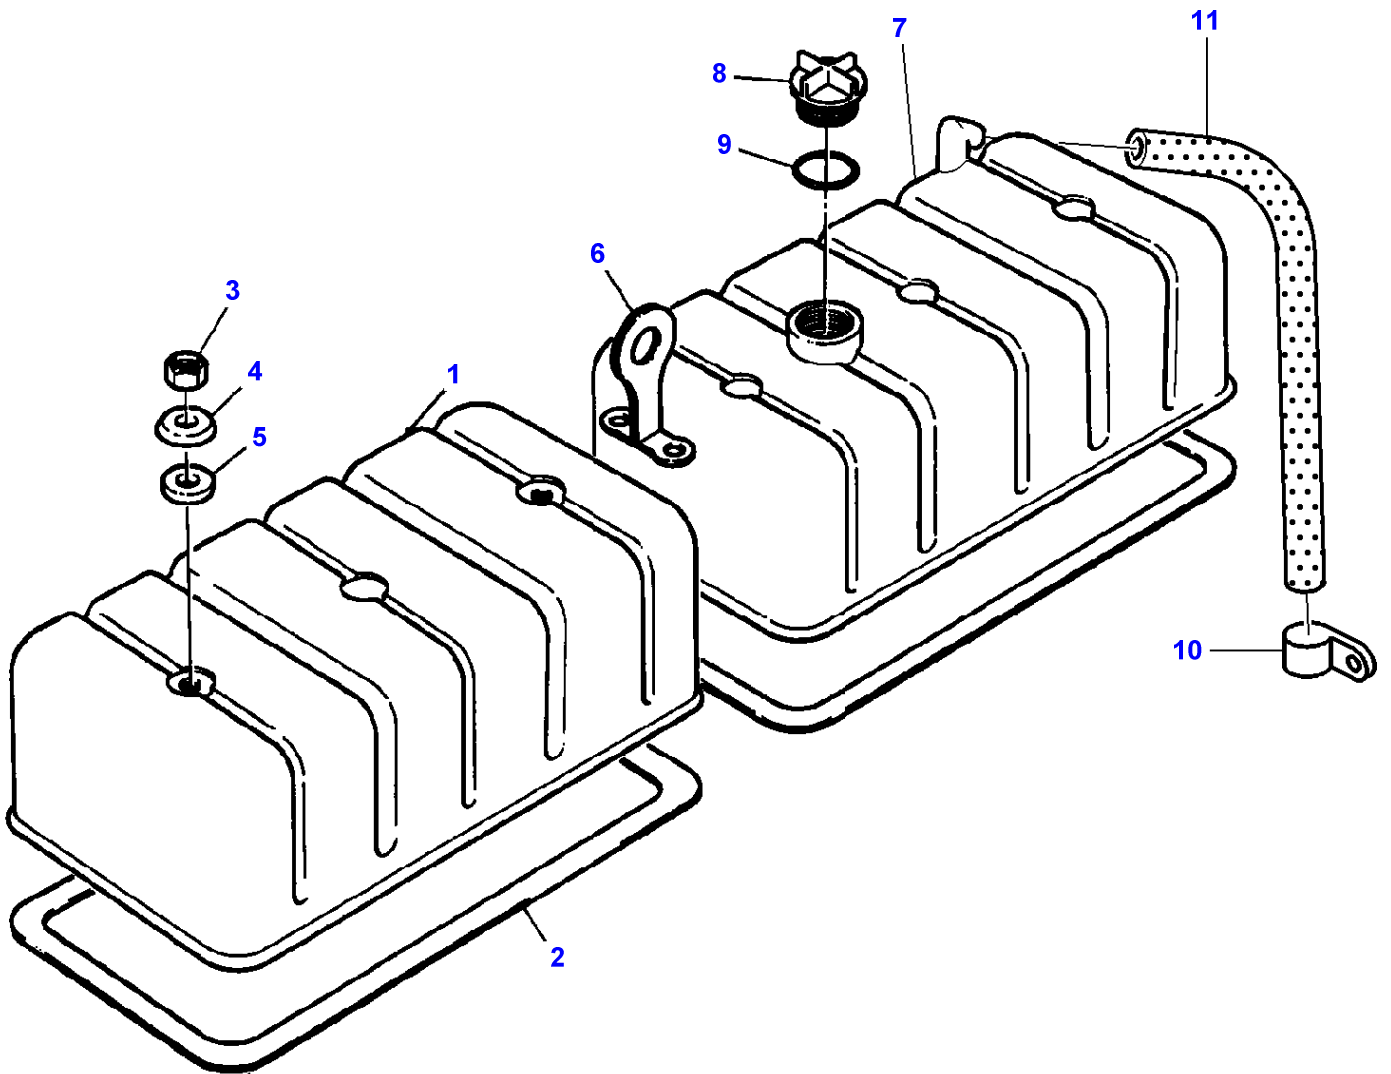

1-HB08-003-A

MASSEY FERGUSON

MF 30/31XP/32/34/36/38/40 COMBINE ENGINES, VALMET - 1637219

1637219

CYLINDER HEAD COVER - ENGINE 612 DSL

120

Item	Part Number	Qty	Description	Comments
				ENGINE 612 DSL
1	V836322614	1	Valve Cover	Up to Serial or Engine Number D 6825
	V836355473	1	Valve Cover	From Serial or Engine Number D 6826
2	V836322898	2	Gasket	
3	V504801002	4	Nut	Up to Serial or Engine Number D 5221
	V510601002	4	Nut	From Serial or Engine Number D 5222
4	V836119855	4	Washer	
5	V836012841	4	Gasket	
6	V836322245	1	Bracket	
7	V836324551	1	Valve Cover	Up to Serial or Engine Number
	V836538794	1	Valve Cover	From Serial or Engine Number
				Up to Serial or Engine Number D 5221
7	V836355302	1	Valve Cover	From Serial or Engine Number D 5222
8	V836017927	1	Plug	Up to Serial or Engine Number D 5221
	V836659697	1	Plug	From Serial or Engine Number D 5222
				Replace and repair. Old not interchangeable with new V836640091
9	V614603540	1	O Ring	Up to Serial or Engine Number D 5221
10	V602075528	1	Clamp	Up to Serial or Engine Number D 5221
	V602074528	1	Clamp	From Serial or Engine Number D 5222
11	V836647814	1	Tube