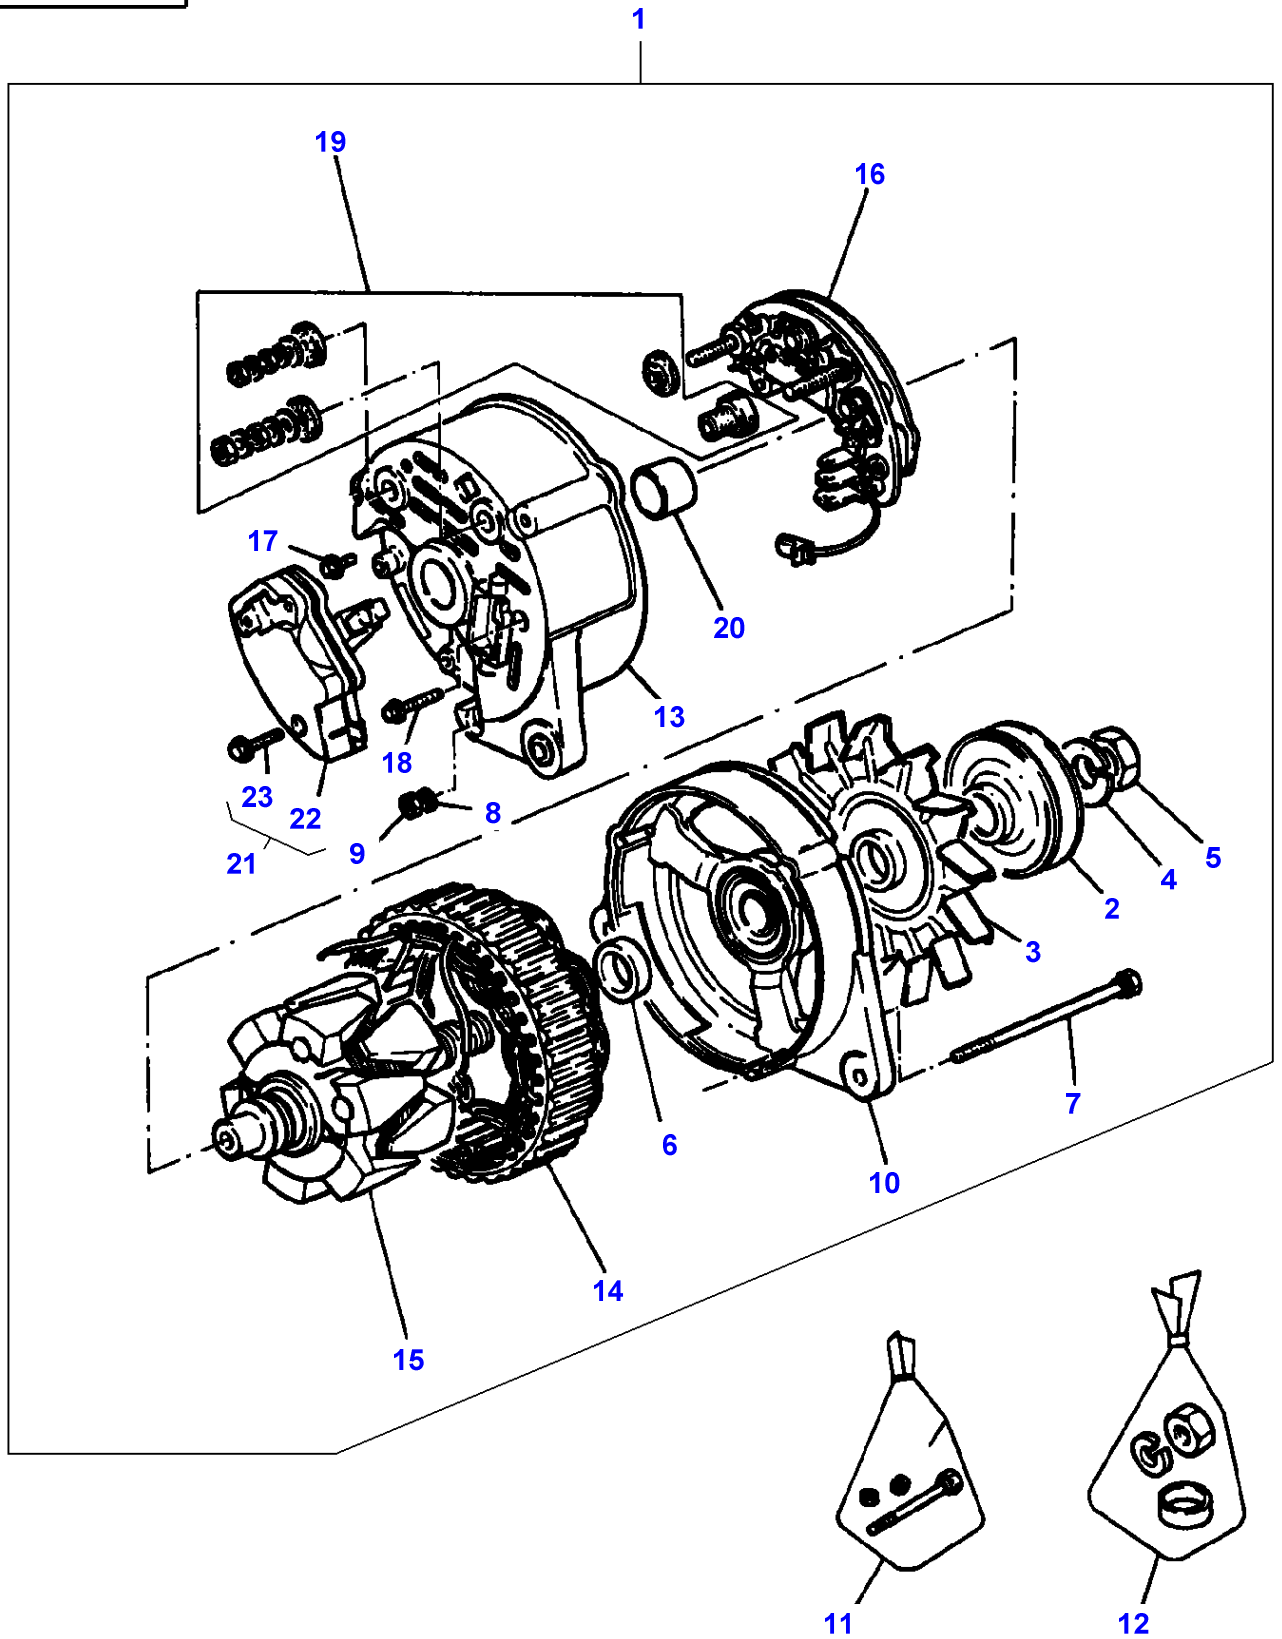

B-HB24-008-A

Item	Part Number	Qty	Description	Comments
				ENGINE 612 DSL - FROM NO D 6826
1	V835339303	1	Alternator	12V-45AMP
2	V835339377	1	Pulley	(1)
3	V835339376	1	Fan	(1)
4		1	Lock Washer	[A] (1)
5		1	Nut	Not serviced, order REF.12 [A] (1)
6		X	Spacer	Not serviced, order REF.12 [A] (1)
7		3	Bolt	Not serviced, order REF.12 [C] (1)
8		3	Lock Washer	Not serviced, order REF.11 [C] (1)
9		3	Nut	Not serviced, order REF.11 [C] (1)
10	V835339381	1	Bracket	(1)
11	V835339380	1	Kit, Bolt	[D]
12	V835339379	1	Parts Pack	[B]
13	V835339387	1	Bracket	(1)
14		1	Stator	(1)
15		1	Rotor	Not serviced, order REF.1 (1)
16	V835339384	1	Rectifier	(1)
17		1	Screw	(16)
18		1	Screw	Not serviced, order REF.16 (16)
19	V835339385	1	Kit, Terminal	(1)
20	V835339386	1	Bearing	(1)
21	V835339388	1	Regulator	(1)
22		1	Regulator	(22)
23		3	Screw	Not serviced, order REF.22 (22)
				[C] INCLUDED IN KIT MARKED (D)
				[A] INCLUDED IN KIT MARKED (B)
				[B] INCLUDES ITEMS MARKED (A)
				[D] INCLUDES ITEMS MARKED (C)