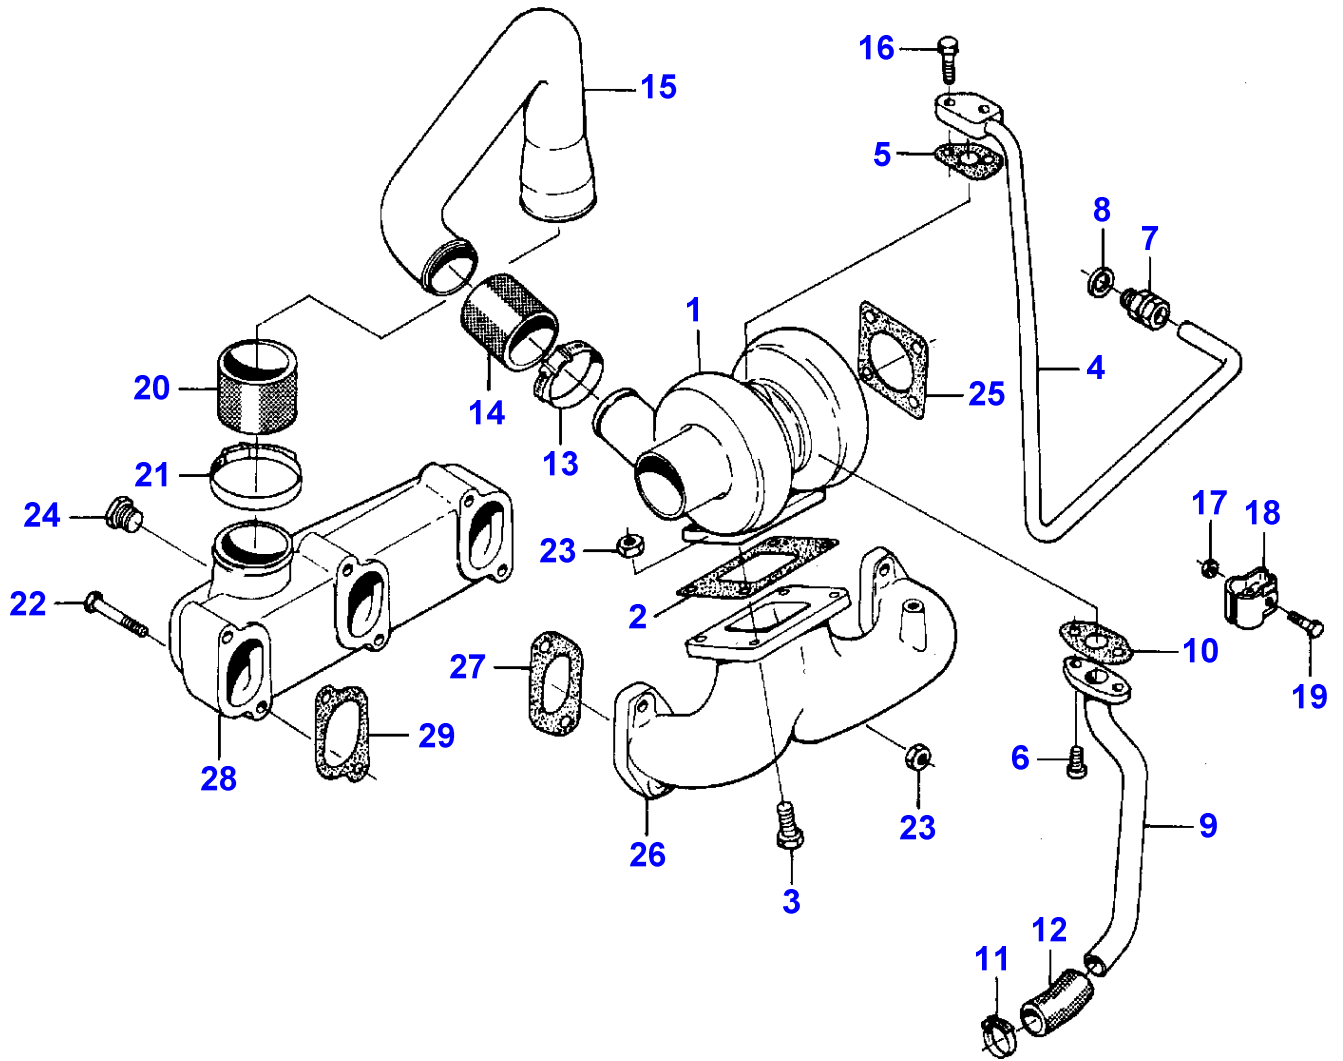

1-HB20-005-A

MASSEY FERGUSON

MF 30/31XP/32/34/36/38/40 COMBINE ENGINES, VALMET - 1637219

1637219

TURBOCHARGER-PIPES - ENGINE 311 DSL

20

Item	Part Number	Qty	Description	Comments
				ENGINE 311 DSL
1	V836539402	1	Turbocharger	See Page - Reference Number 21/1
2	V836316726	1	Gasket	
3	V528801820	4	Screw	
4	V836438171	1	Pipe	
5	V836308344	1	Joint	
6	V581804600	2	Screw	
7	V641086012	1	Union	
8	V615881620	1	Seal	
9	V836438172	1	Pipe	
10	V836324580	1	Joint	
11	V602087528	2	Clamp	
12	V836136515	1	Hose	
13	V602061668	2	Clamp	Repairs and replaces V602083550
14	V836128181	1	Hose	
15	V836546324	1	Connection	
16	V528801410	2	Adjusting Screw	
17	V504600600	2	Nut	
18	V835324324	2	Clamp	
19	V529801110	1	Screw	
20	V836129904	1	Hose	
21	V602094575	2	Clamp	
22	V529801460	6	Screw	
23	V504801002	10	Nut	
24	V836114958	1	Plug	
25	V836128442	1	Gasket	
26	V836429283	1	Tube	
27	V836122886	3	Joint	
28	V836428011	1	Manifold	
29	V836006803	3	Joint