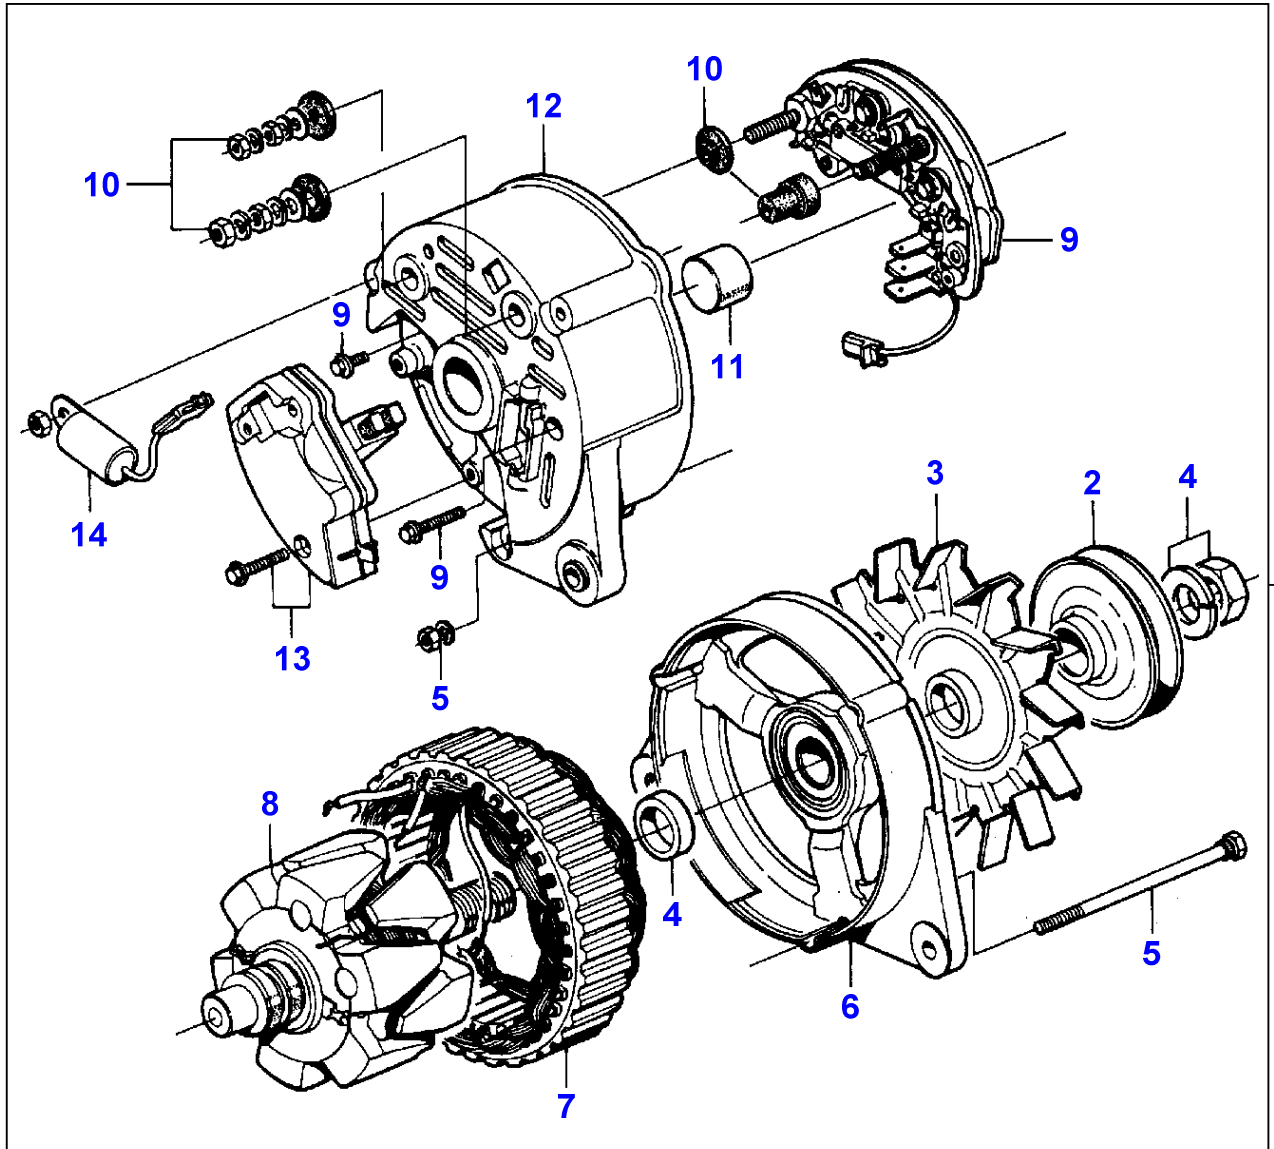

1-HB24-006-B

Item	Part Number	Qty	Description	Comments
				ENGINE 311 DSL
1	V835339304	1	Alternator	
2	V835339377	1	Pulley	(1)
3	V835339376	1	Fan	(1)
4	V835339379	1	Parts Pack	(1)
5	V835339380	1	Kit, Bolt	(1)
6	V835339381	1	Bracket	(1)
7	V835339304	1	Alternator	(1)
8	V835339390	1	Rotor	(1)
9	V835339384	1	Rectifier	(1)
10	V835339385	1	Kit, Terminal	(1)
11	V835339386	1	Bearing	(1)
12	V835339387	1	Bracket	(1)
13	V835339388	1	Regulator	(1)
14	V835339391	1	Capacitor	(1)