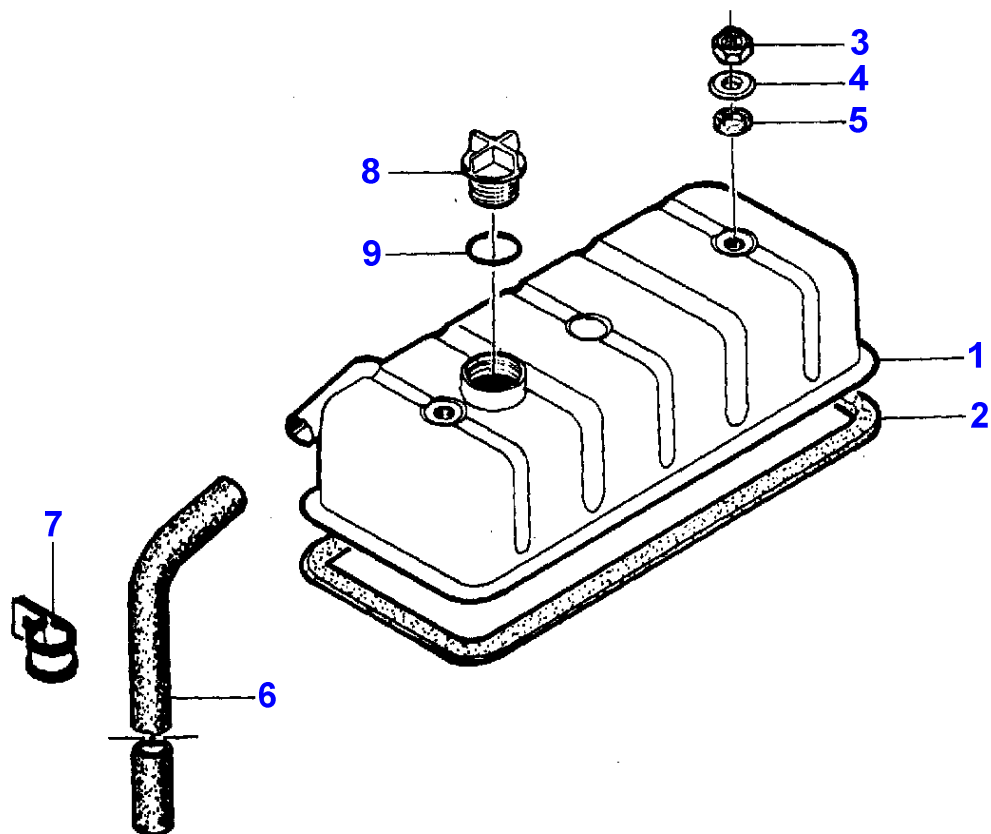

1-HB08-005-A

MASSEY FERGUSON

MF 30/31XP/32/34/36/38/40 COMBINE ENGINES, VALMET - 1637219

1637219

CYLINDER HEAD COVER - ENGINE 311 DSL

9

Item	Part Number	Qty	Description	Comments
				ENGINE 311 DSL
1	V836436728	1	Valve Cover	
2	V836322898	1	Gasket	
3	V504801002	2	Nut	
4	V836119855	2	Washer	
5	V836012841	2	Gasket	
6	V836136704	1	Hose	
7	V602074528	2	Clamp	
8	V836017927	1	Plug	
9	V614603540	1	O Ring