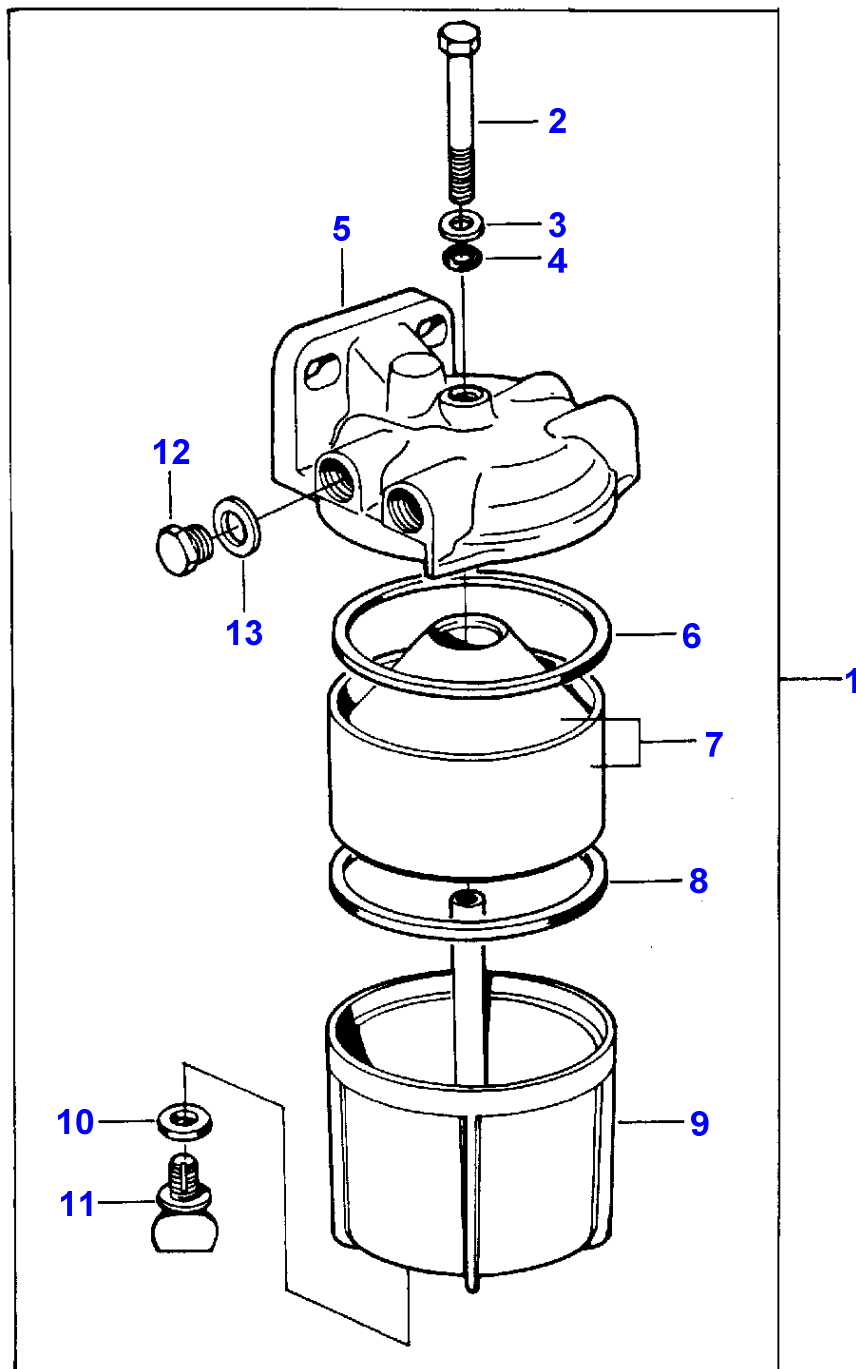

1-HB18-009-B

MASSEY FERGUSON

MF 30/31XP/32/34/36/38/40 COMBINE ENGINES, VALMET - 1637219

1637219

FUEL FILTER - ENGINE 311 DSL - SEDIMENT BOWL

19

Item	Part Number	Qty	Description	Comments
				ENGINE 311 DSL - SEDIMENT BOWL
1	V836115720	1	Sediment Bowl	
2	V836015149	1	Screw	(1)
3	V836015918	1	Washer	(1)
4	V836015919	1	O Ring	(1)
5	V836015960	1	Filter Head	(1)
6	V835330014	1	Gasket	(1)
7	V835339420	1	Filter Insert	(1)
8	V835330015	1	Gasket	(1)
9	V835339421	1	Container	(1)
10	V836015147	1	Gasket	(1)
11	V836015148	1	Plug	(1)
12	V836117323	2	Plug	(1)
13	V615581317	2	Seal	(1)