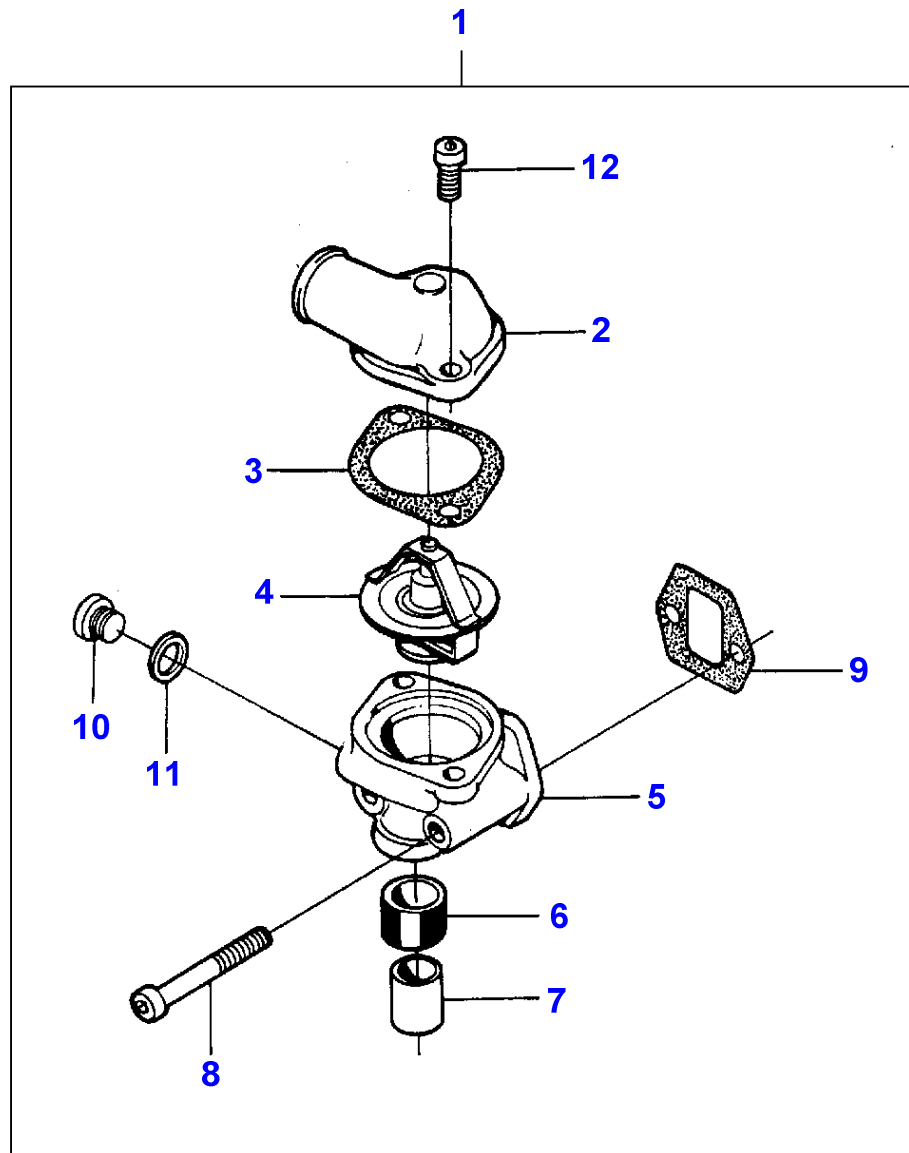

1-HB09-005-A

THERMOSTAT - ENGINE 311 DSL

Item	Part Number	Qty	Description	Comments
				ENGINE 311 DSL
1	V836115718	1	Thermostat	
2	V836120111	1	Connection	(1)
3	V836119849	1	Gasket	(1)
4	V836115646	1	Thermostat	(1)
5	V835324513	1	Housing	(1)
6	V836119833	1	Seal	(1)
7	V836119834	1	Pipe	(1)
8	V581705130	2	Screw	(1)
9	V835324219	1	Gasket	(1)
10	V640325014	1	Plug	(1)
11	V615881418	1	Seal	(1)
12	V581805020	2	Screw	(1)