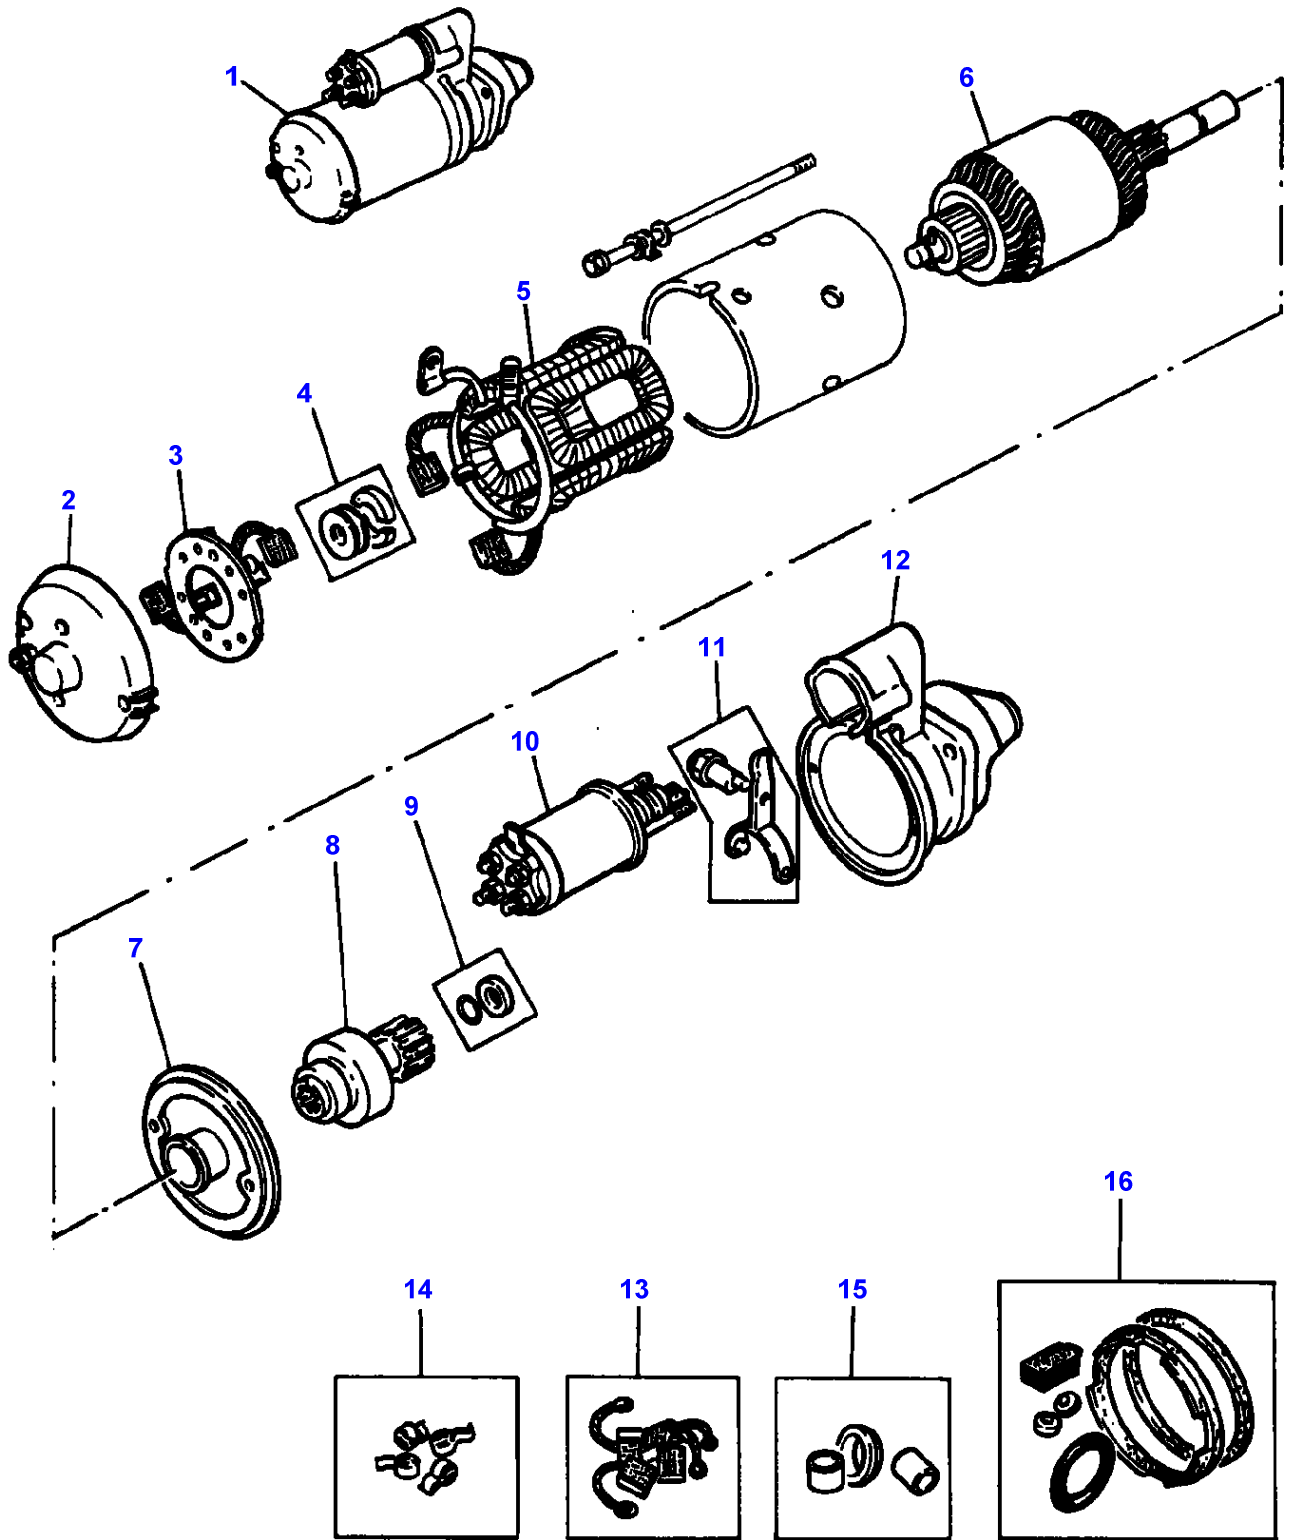

1-HB25-006-A

STARTER MOTOR - ENGINE 311 DSL

Item	Part Number	Qty	Description	Comments
				ENGINE 311 DSL
1	V835346811	1	Startermotor	
2	V835331862	1	Flange	(1)
3	V836015847	1	Holder	(1)
4	V836015839	1	Bush	(1)
5	V836640938	1	Startermotor	(1)
6	3473800M91	1	Armature	(1)
7	V835331867	1	Flange	(1)
8	V835331868	1	Flinger	(1)
9	V835331865	1	Washer	(1)
10	V836640946	1	Solenoid	(1)
11	V835331869	1	Fork	(1)
12		1	Bracket	(1)
				Not serviced, order REF.1
13	V836015230	1	Kit, Brush	(1)
14	V836015232	1	Kit, Spring	(1)
15	V836015848	1	Kit, Bush	(1)
16	V835331870	1	Kit, Joint	(1)