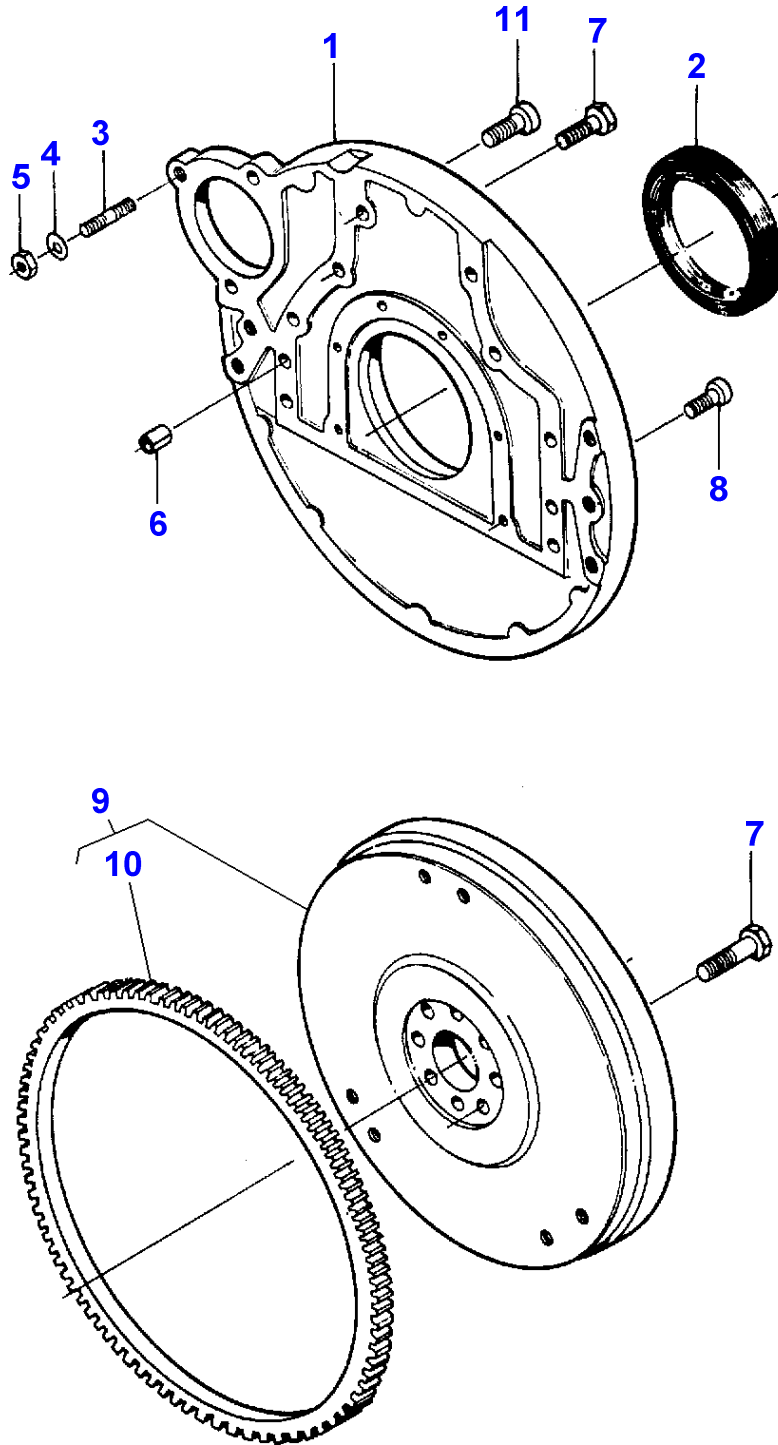

1-HB04-006-A

MASSEY FERGUSON

MF 30/31XP/32/34/36/38/40 COMBINE ENGINES, VALMET - 1637219

1637219

FLYWHEEL HOUSING - ENGINE 311 DSL

5

Item	Part Number	Qty	Description	Comments
				ENGINE 311 DSL
1	V836424267	1	Cover	
2	V614500002	1	Seal	
3	V546801800	3	Stud	
4	V500951000	3	Washer	
5	V504801002	3	Nut	
6	V598359850	2	Pin	
7	V528902220	14	Screw	
8	V581705030	6	Screw	
9	V836129238	1	Handwheel	
10	V836117970	1	Annular Gear	(9) Repairs and replaces V836014127
11	V581705440	2	Screw