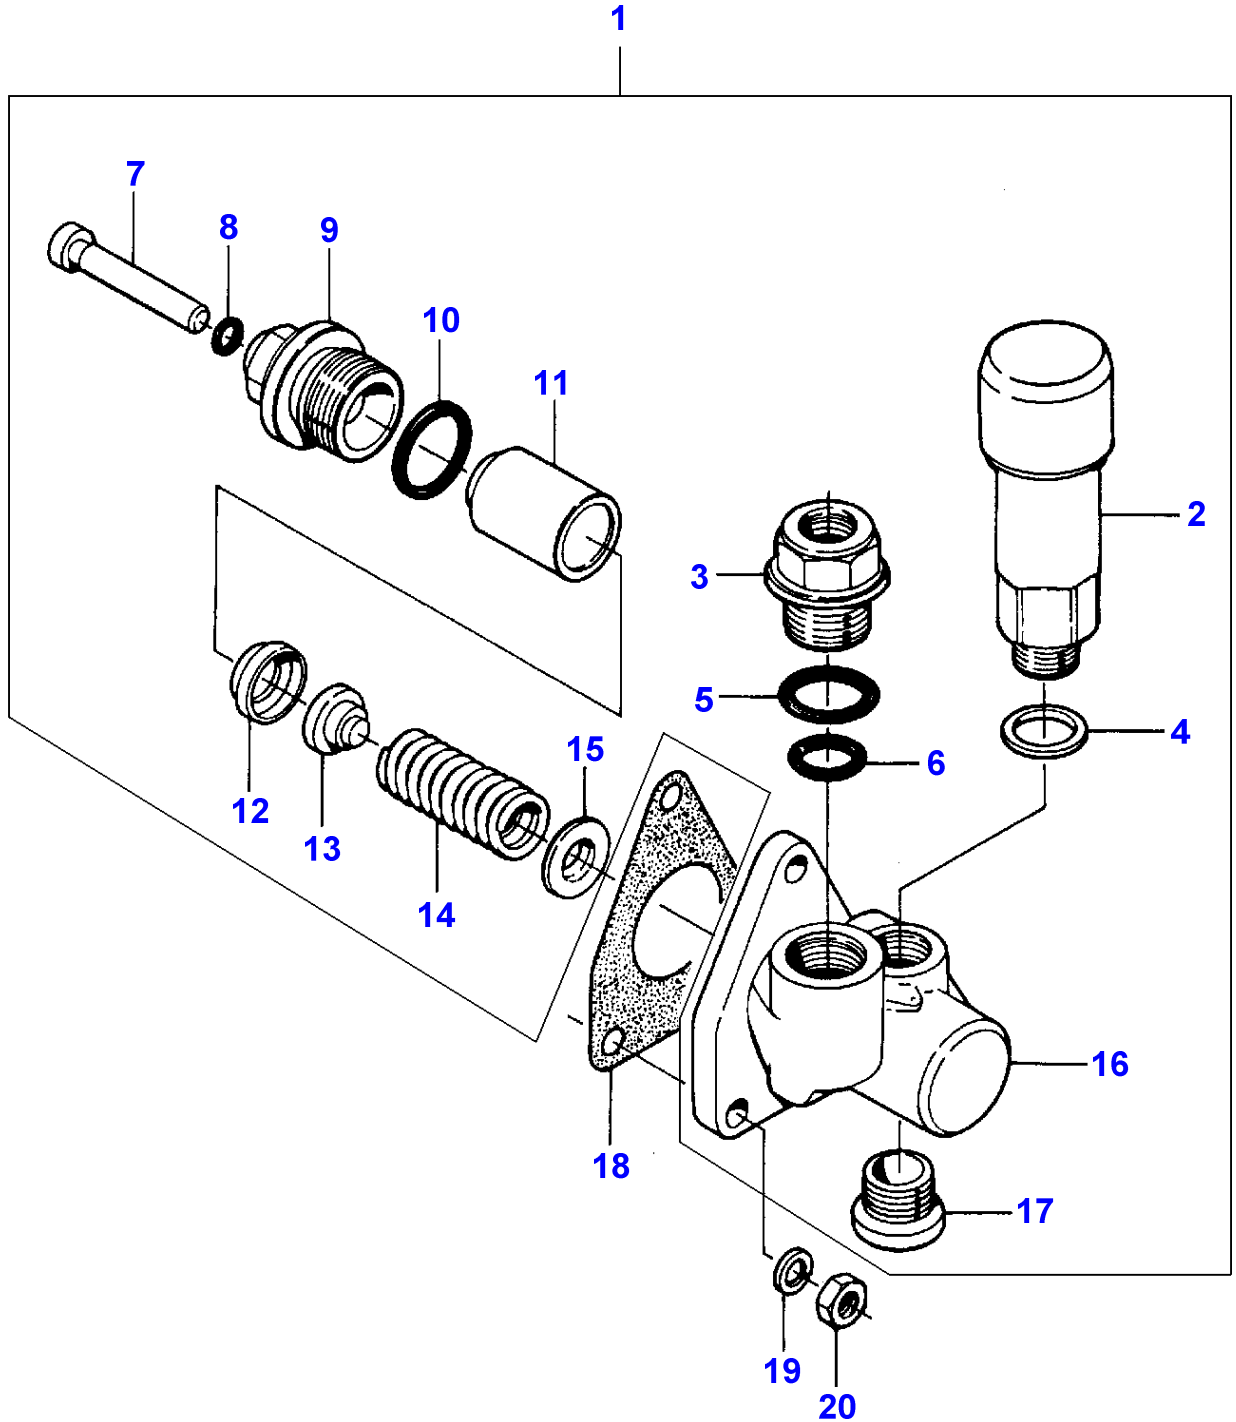

1-HB15-008-A

MASSEY FERGUSON

MF 30/31XP/32/34/36/38/40 COMBINE ENGINES, VALMET - 1637219

1637219

PUMP - ENGINE 311 DSL

15

Item	Part Number	Qty	Description	Comments
				ENGINE 311 DSL
1	V836539872	1	Pump	
2	V835339884	1	Pump	(1)
3	V835339881	1	Nipple	(1)
4	V615881620	1	Seal	(1)
5	V835339886	1	O Ring	(1)
6	V835339883	1	O Ring	(1)
7	V835339874	1	Pin	(1)
8	V836139015	1	O Ring	(1)
9	V835339875	1	Body	(1)
10	V835339876	1	O Ring	(1)
11	V835339877	1	Plunger	(1)
12	V835339882	1	Gasket	(1)
13	V835339880	2	Pressure Valve	(1)
14	V835339878	1	Spring	(1)
15	V835339879	2	Washer	(1)
16	V836539873	1	Housing	(1)
17	V835339885	1	Plug	(1)
18	V500450602	3	Washer	
19	V504600602	3	Nut	
20	V836640099	1	Kit, Repair