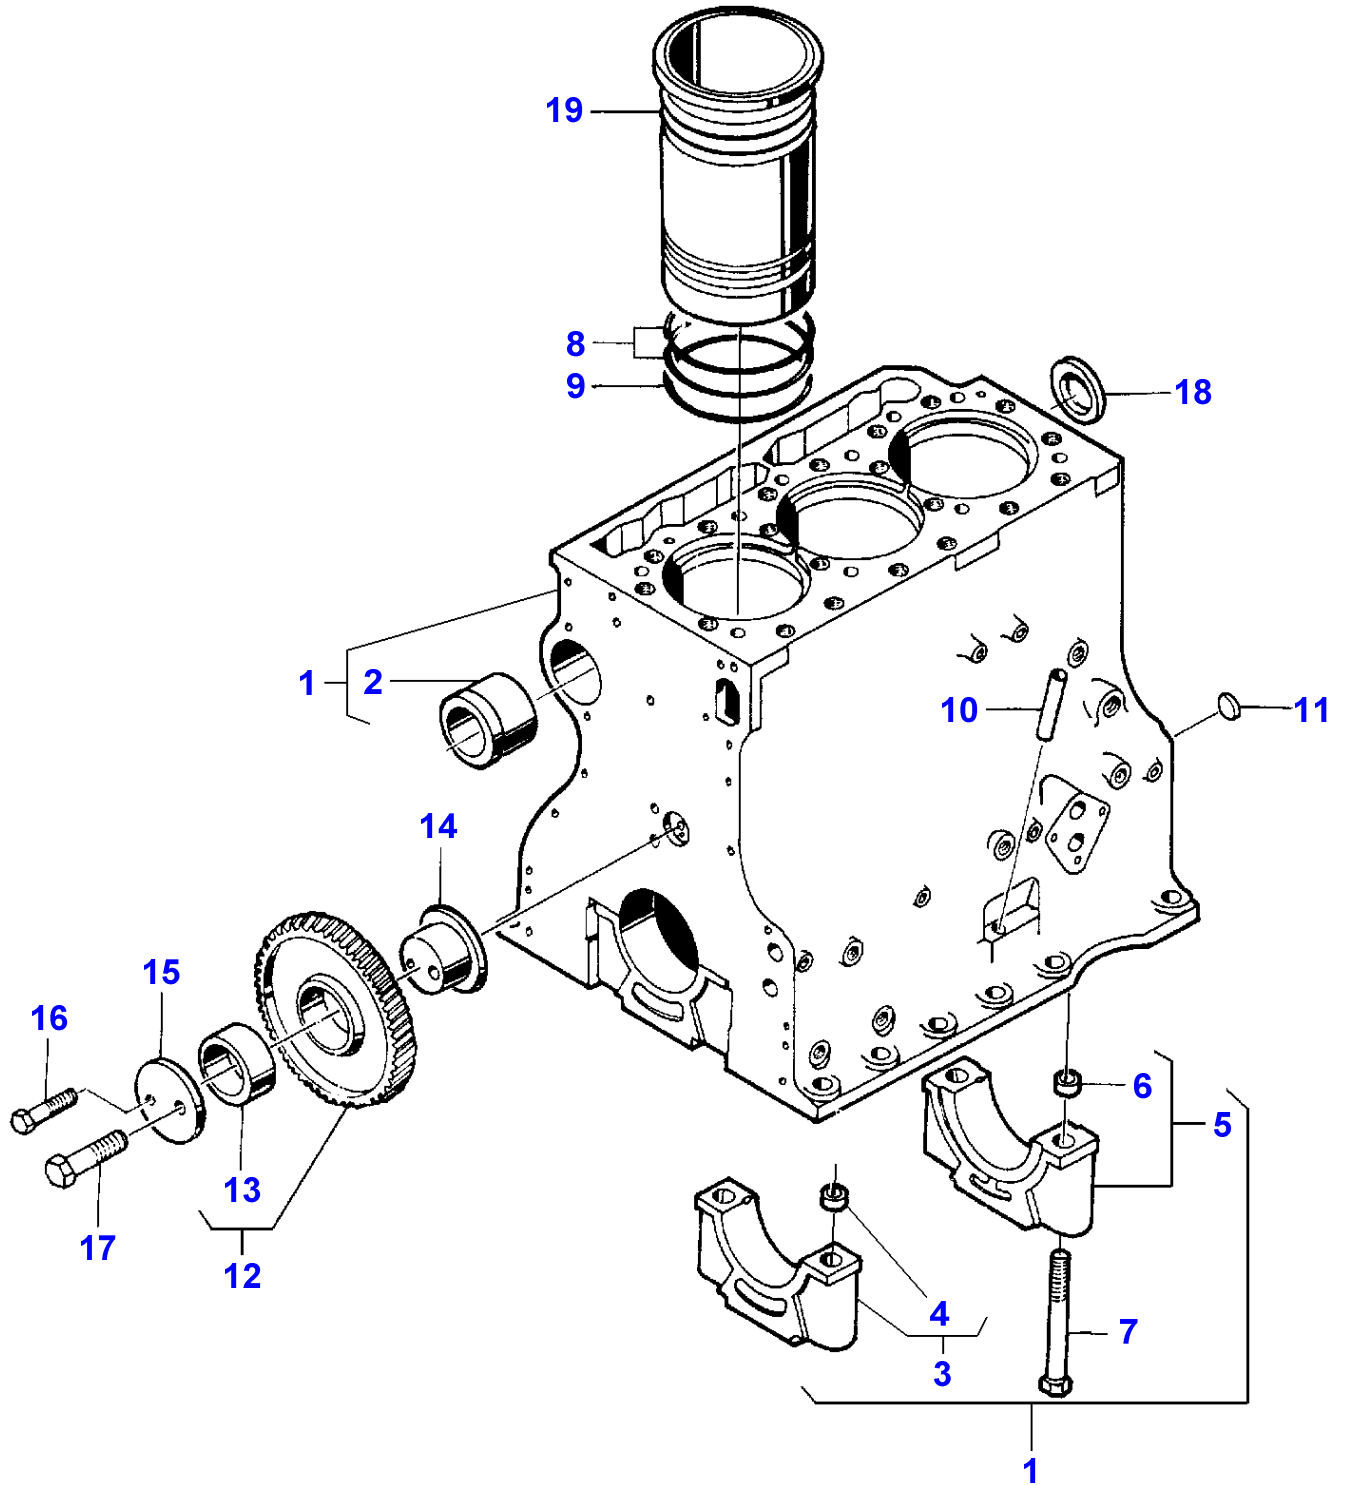

B-0001-076-A

**MASSEY FERGUSON****MF 30/31XP/32/34/36/38/40 COMBINE ENGINES, VALMET - 1637219****1637219**

SECTION DIVIDER - ENGINE 311DSL

**1**

<b>Item</b>	<b>Part Number</b>	<b>Qty</b>	<b>Description</b>	<b>Comments</b>
				ENGINE 311DSL
1	D46495300	1	Engine	311DSL MF21

1-HB02-008-A

**MASSEY FERGUSON****MF 30/31XP/32/34/36/38/40 COMBINE ENGINES, VALMET - 1637219**

1637219

**CYLINDER BLOCK - ENGINE 311 DSL**

2

Item	Part Number	Qty	Description	Comments
				ENGINE 311 DSL
1	V836424192	1	Cylinder Block	
2	V835346889	1	Bush	(1)
3	V836324757	3	Bearing Carrier	(1)
4	V836214478	1	Bush	(3)
5	V836324756	1	Bearing Carrier	(1)
6	V836214478	10	Bush	(5)
7	V529903180	8	Screw	(1)
8	V835322233	6	O Ring	
9	V835336903	3	O Ring	
10	V836014334	1	Pipe	
11	V640016016	3	Plug	
12	V836129863	1	Gear	
13	V836129844	1	Bush	(12)
14	V836129709	1	Shaft	
15	V836129845	1	Flange	
16	V528801860	1	Screw	
17	V529902680	1	Screw	
18	V836529872	1	Plug	
19	V835322787	3	Liner	
	V835329829	X	Liner	Thickness 9,08
	V835329830	X	Liner	Thickness 9,13
	V835329831	X	Liner	Thickness 9,23

1-HB02-009-A

**MASSEY FERGUSON****MF 30/31XP/32/34/36/38/40 COMBINE ENGINES, VALMET - 1637219****1637219****CYLINDER BLOCK - EQUIPMENT - ENGINE 311 DSL****3**

<b>Item</b>	<b>Part Number</b>	<b>Qty</b>	<b>Description</b>	<b>Comments</b>
				EQUIPMENT - ENGINE 311 DSL
1	V529902800	18	Screw	
2	V836122992	2	Bush	
3	V836006794	2	Nut	
4	V640025010	1	Plug	
5	V887283760	1	Switch	
6	V615881620	1	Seal	
7	V836119079	1	Plug	
8	V615571014	2	Seal	
9	V640325110	2	Plug	
10	V640016020	1	Plug	
11	V836019756	1	Plug	
12	V615881822	1	Seal	