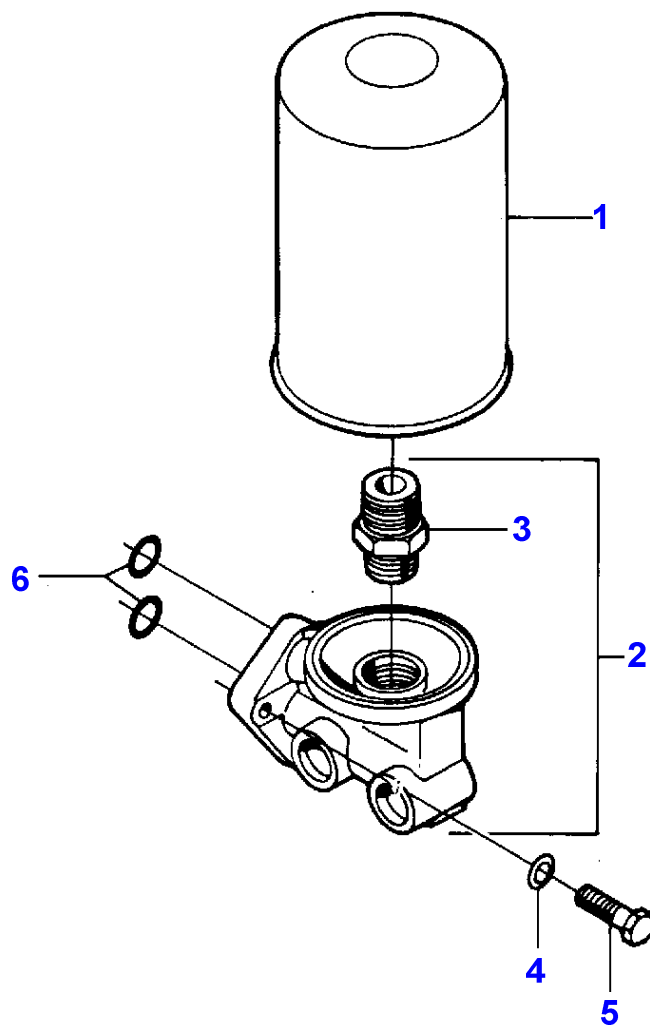

1-HB29-002-A

MASSEY FERGUSON

MF 30/31XP/32/34/36/38/40 COMBINE ENGINES, VALMET - 1637219

1637219

OIL FILTER - ENGINE 311 DSL

25

Item	Part Number	Qty	Description	Comments
				ENGINE 311 DSL
1	V836436346	1	Oil Filter	
2	V836136345	1	Bracket	
3	V836136343	1	Union	(2)
4	V500950800	3	Washer	
5	V528801410	3	Adjusting Screw	
6	V614601930	2	O Ring