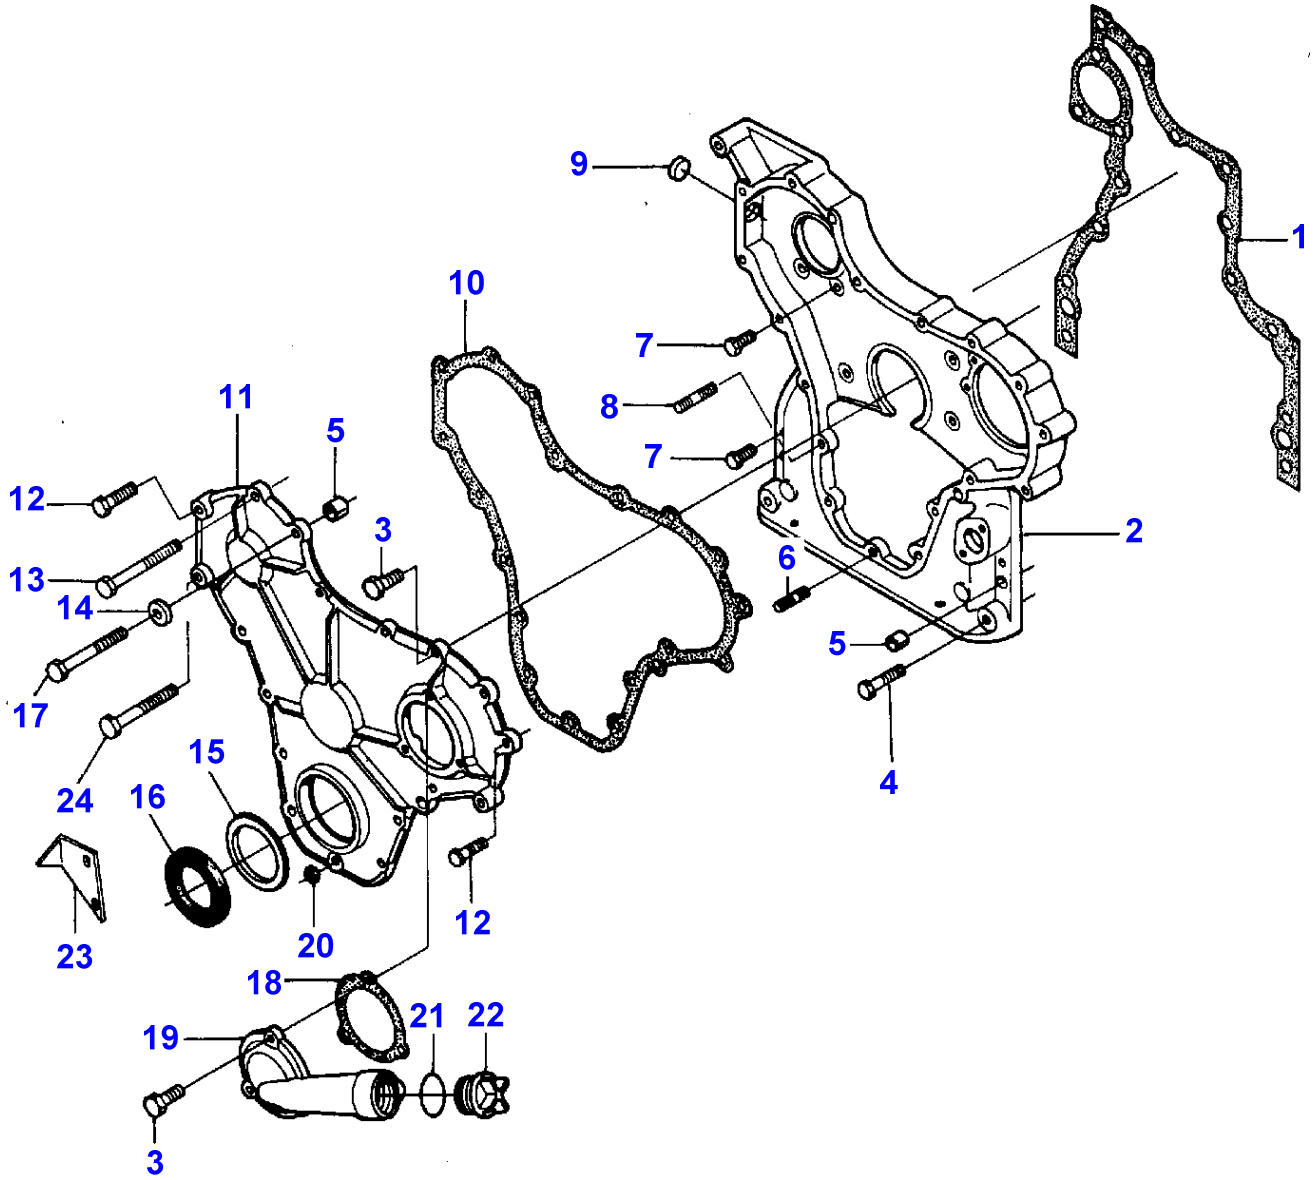

1-HB03-006-B

MASSEY FERGUSON

MF 30/31XP/32/34/36/38/40 COMBINE ENGINES, VALMET - 1637219

1637219

TIMING GEAR HOUSING - ENGINE 311 DSL

4

Item	Part Number	Qty	Description	Comments
				ENGINE 311 DSL
1	V836112390	1	Gasket	
2	V836129689	1	Housing	
3	V528801380	6	Screw	
4	V529801440	2	Screw	
5	V598359850	4	Pin	
6	V546801380	4	Stud	
7	V528801400	8	Screw	
8	V546801400	1	Bolt	
9	V640016016	1	Plug	
10	V836129942	1	Gasket	
11	V836129697	1	Cover	
12	V528801420	3	Screw	
13	V529801500	2	Screw	
14	V836120989	1	Washer	
15	V836129782	1	Chock	
16	V614105880	1	Seal	
17	V529801470	3	Screw	
18	V836129946	1	Gasket	
19	V835338326	1	Pipe	
20	V504800800	5	Nut	
21	V614603540	1	O Ring	
22	V836017927	1	Plug	
23	V836136703	1	Marker	
24	V529801480	1	Screw