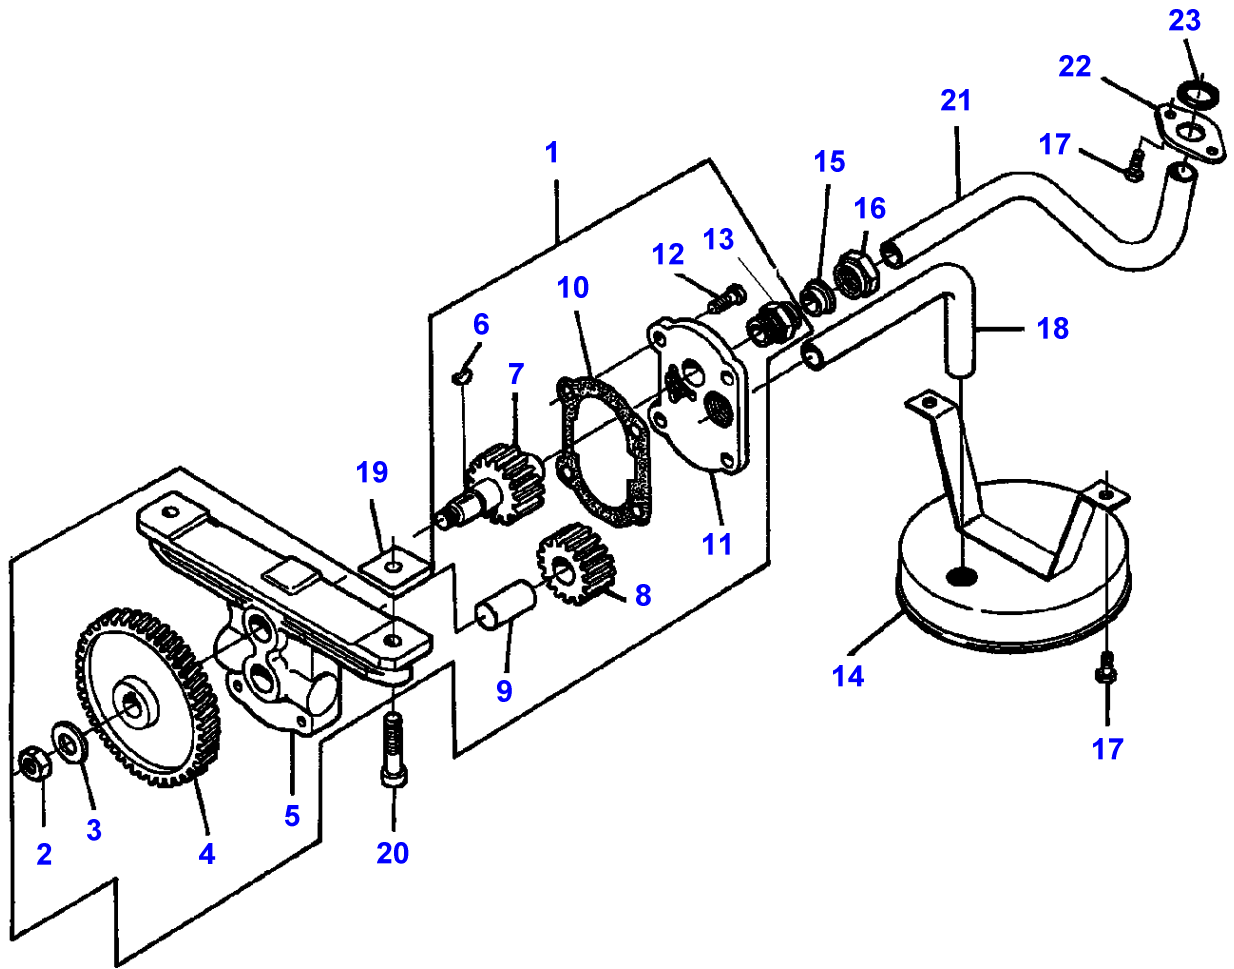

1-HB11-006-A

MASSEY FERGUSON

MF 30/31XP/32/34/36/38/40 COMBINE ENGINES, VALMET - 1637219

1637219

LUBRICATING OIL PUMP - ENGINE 311 DSL

12

Item	Part Number	Qty	Description	Comments
				ENGINE 311 DSL
1	V836114301	1	Oil Pump	
2	V504861000	1	Nut	(1)
3	V836122910	1	Washer	(1)
4	V836112362	1	Gear	(1)
5	V836114197	1	Housing	(1)
6	V603305530	1	Key	(1)
7	V836012044	1	Gear	(1)
8	V836010164	1	Gear	(1)
9	V836010166	1	Shaft	(1)
10	V836014198	1	Gasket	(1)
11	V836014196	1	Cover	(1)
12	V528801380	4	Screw	(1)
13	V836082264	2	Union	(1)
14	V836006694	1	Strainer	
15	V836082276	2	Ring	
16	V836082277	2	Nut	
17	V528801360	4	Screw	
18	V836014190	1	Pipe	
19	V836007871	X	Shim	
20	V581705050	2	Screw	
21	V836014191	1	Pipe	
22	V836014260	1	Flange	
23	V614601524	1	O Ring