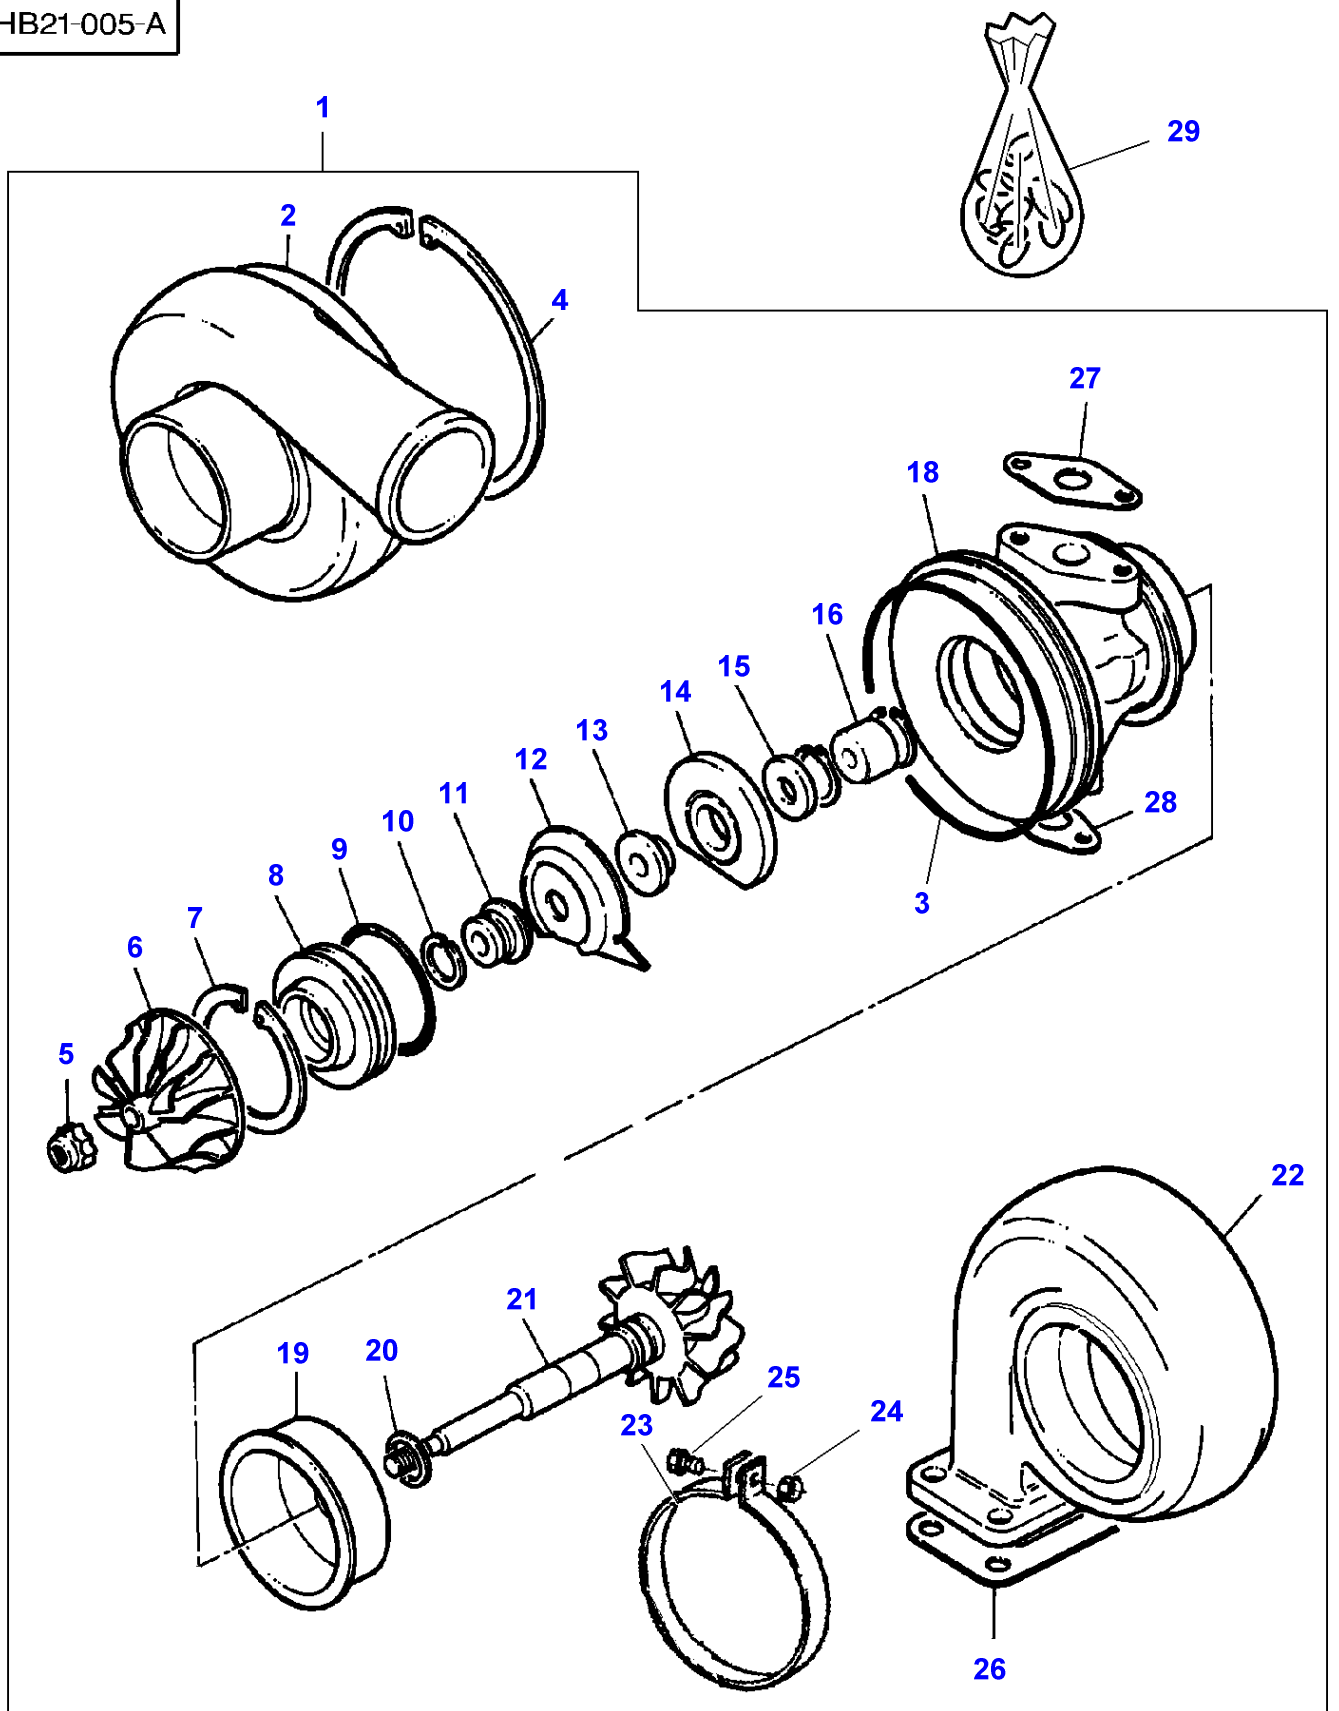

1-HB21-005-A

Item	Part Number	Qty	Description	Comments
				ENGINE 311 DSL
1	V836539402	1	Turbocharger	
2	V836539528	1	Housing	(1)
3	V835339527	1	Gasket	[A] (1)
4	V836131912	1	Clip	(1)
5	V836131914	1	Nut	[A] (1)
6	V836539529	1	Compressor	(1)
7	V835339516	1	Clip	(1)
8	V835339512	1	Insert	(1)
9	V835339517	1	O Ring	[A] (1)
10	V835339510	1	Piston Ring	[A] (1)
11	V835339513	1	Flinger	(1)
12	V835339514	1	Deflector	(1)
13	V835339520	1	Collar	(1)
14	V836339791	1	Bearing	[A] (1)
15	V835339521	1	Thrust Washer	(1)
16	V835339518	1	Bearing	[A] (1)
17	V835339508	4	Clip	[A] (1)
18	V835339515	1	Housing	(1)
19	V835339511	1	Circlip	(1)
20	V835339509	1	Turbine Wheel	[A] (1)
21	V835339523	1	Shaft	(1)
22	V835339524	1	Turbine Housing	(1)
23	V835339522	1	Clamp	(1)
24	V835339507	1	Nut	(1)
25	V628801422	1	Screw	(1)
26	V836316726	1	Gasket	[A] (1)
27	V836308344	1	Joint	[A] (1)
28	V836324580	1	Joint	[A] (1)
29	V835339783	1	Kit, Repair	[B]

[A]
INCLUDED IN KIT MARKED (B)
[B]
INCLUDES ITEMS MARKED (A)