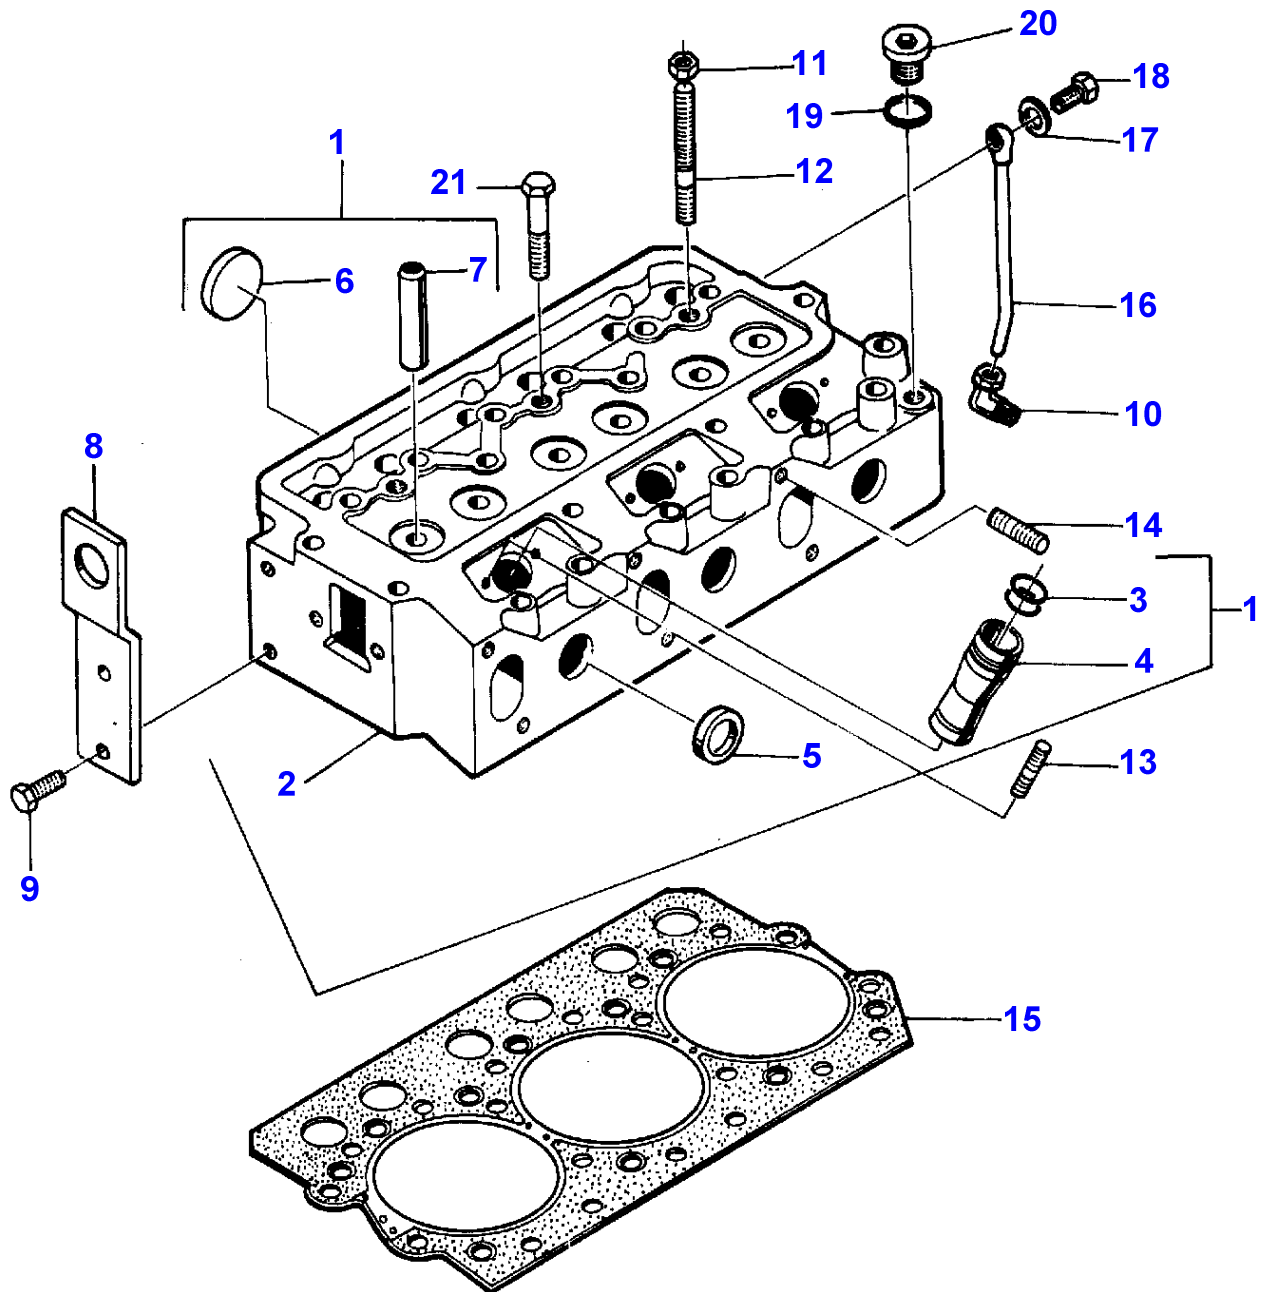

1-HB07-006-A

MASSEY FERGUSON

MF 30/31XP/32/34/36/38/40 COMBINE ENGINES, VALMET - 1637219

1637219

CYLINDER HEAD - ENGINE 311 DSL

8

Item	Part Number	Qty	Description	Comments
				ENGINE 311 DSL
1	V836424202	1	Cylinder Head	
2		1	Cylinder Head	(1) Not serviced, order REF 1
3	V614602415	6	O Ring	(1)
4	V836022081	3	Sleeve	(1)
5	V640016036	3	Plug	(1)
6	V640016040	2	Plug	(1)
7	V836136051	6	Guide	(1)
8	V836424284	2	Plate	
9	V528801780	4	Screw	
10	V641166006	1	Elbow Nipple	
11	V504801002	4	Nut	
12	V836122994	2	Stud	
13	V546901435	6	Stud	
14	V546801800	6	Stud	
15	V836122443	1	Head Gasket	
16	V836424298	1	Pipe	
17	V615571014	2	Seal	
18	V640435006	1	Screw	
19	V615881822	1	Seal	
20	V640325018	1	Plug	
21	V529801910	1	Screw