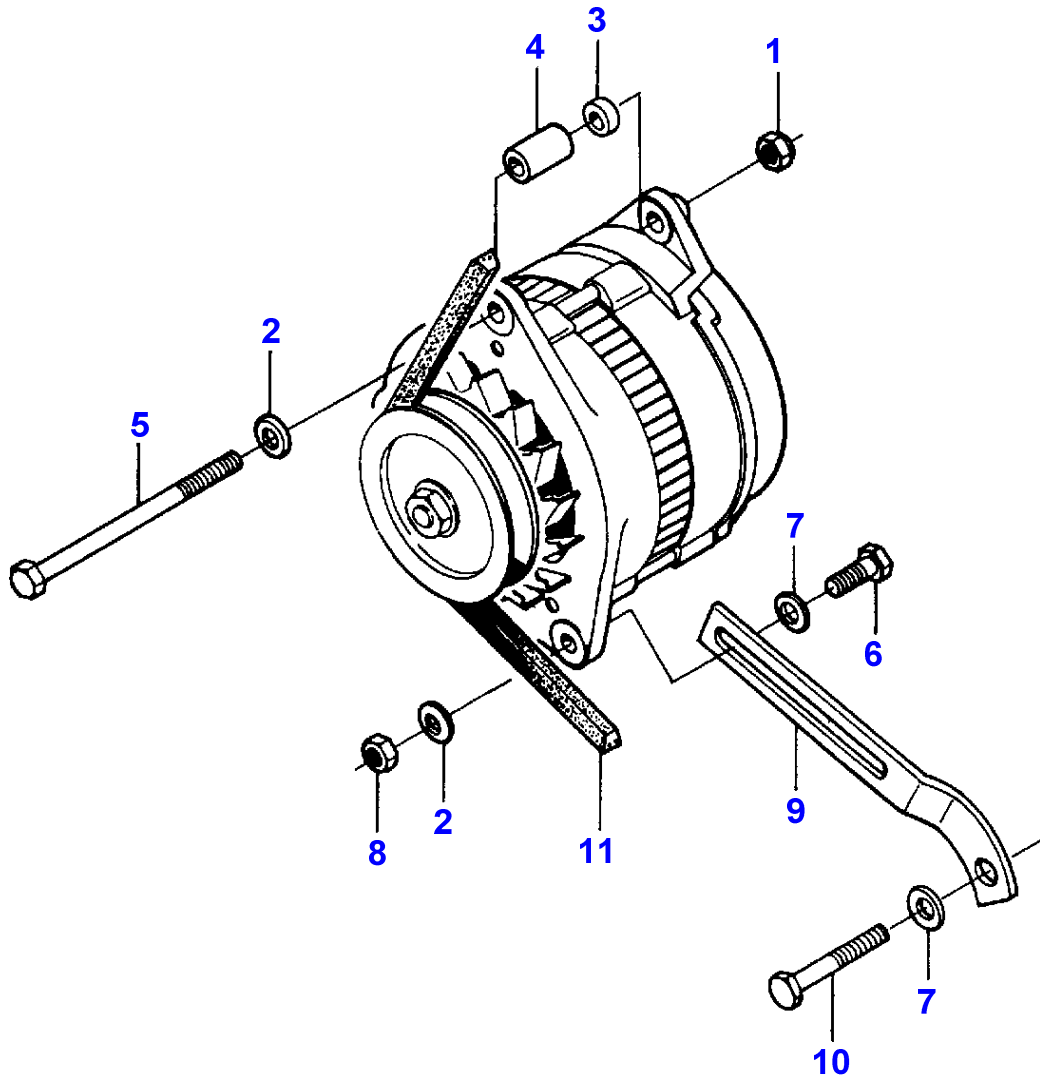

1-HB23-005-A

MASSEY FERGUSON

MF 30/31XP/32/34/36/38/40 COMBINE ENGINES, VALMET - 1637219

1637219

BELT TENSIONER - ENGINE 311 DSL

22

Item	Part Number	Qty	Description	Comments
				ENGINE 311 DSL
1	V510600802	1	Nut	
2	V500950800	2	Washer	
3	V836019695	1	Sleeve	
4	V836129814	1	Spacer	
5	V529801570	1	Screw	
6	V528801400	1	Screw	
7	V836120989	2	Washer	
8	V504800800	1	Nut	
9	V836424274	1	Tensioner	
10	V529801440	1	Screw	
11	D41990013	1	Belt