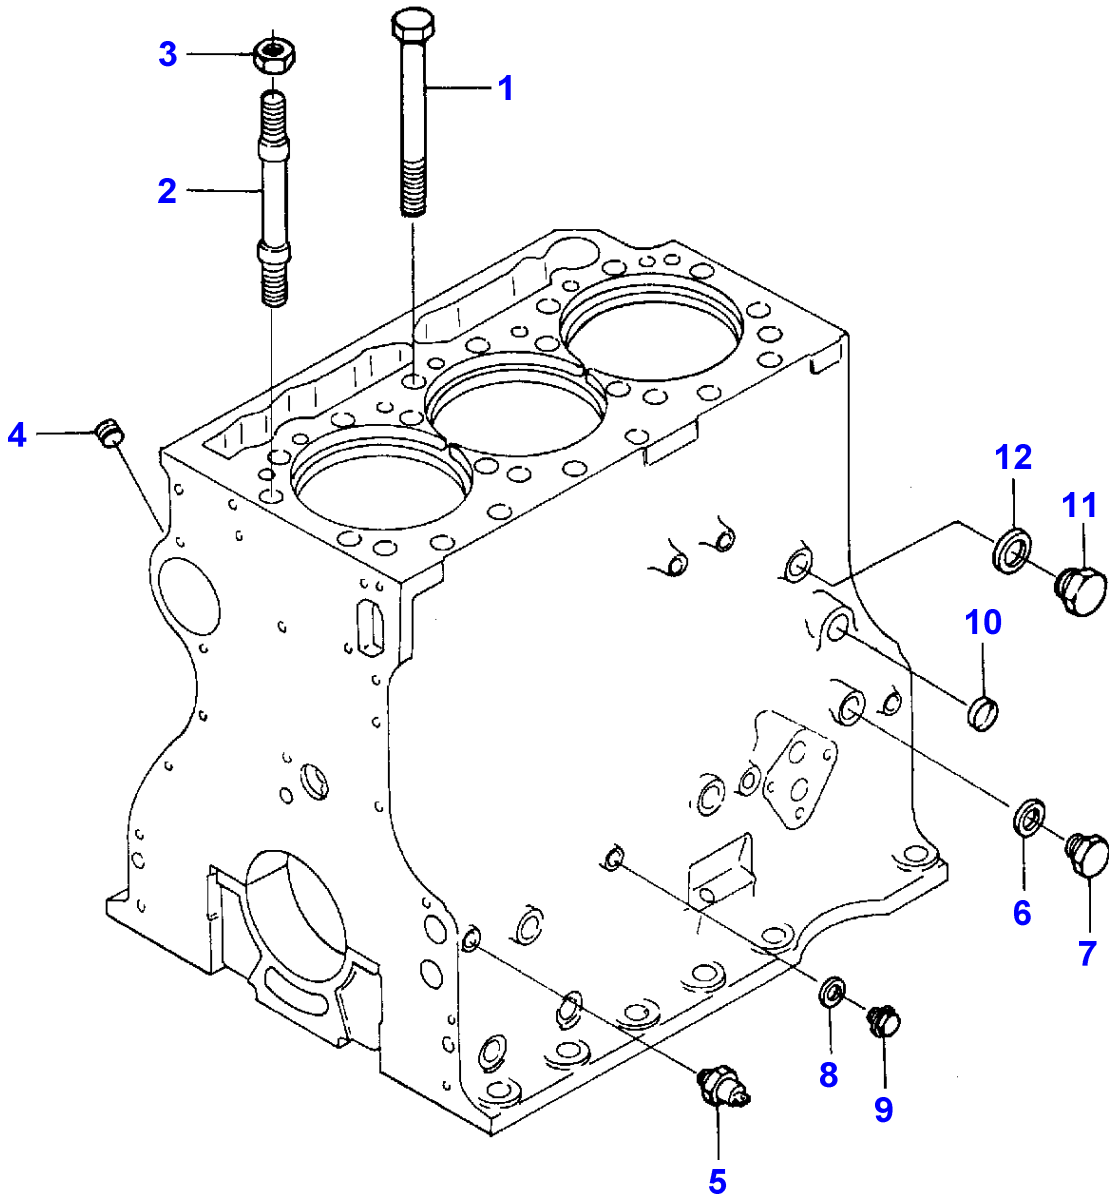

B-0001-076-A

**MASSEY FERGUSON****MF 30/31XP/32/34/36/38/40 COMBINE ENGINES, VALMET - 1637219****1637219**

SECTION DIVIDER - ENGINE 311DSL

**1**

<b>Item</b>	<b>Part Number</b>	<b>Qty</b>	<b>Description</b>	<b>Comments</b>
				ENGINE 311DSL
1	D46495300	1	Engine	311DSL MF21

1-HB02-008-A

**MASSEY FERGUSON****MF 30/31XP/32/34/36/38/40 COMBINE ENGINES, VALMET - 1637219**

1637219

**CYLINDER BLOCK - ENGINE 311 DSL**

2

Item	Part Number	Qty	Description	Comments
				ENGINE 311 DSL
1	V836424192	1	Cylinder Block	
2	V835346889	1	Bush	(1)
3	V836324757	3	Bearing Carrier	(1)
4	V836214478	1	Bush	(3)
5	V836324756	1	Bearing Carrier	(1)
6	V836214478	10	Bush	(5)
7	V529903180	8	Screw	(1)
8	V835322233	6	O Ring	
9	V835336903	3	O Ring	
10	V836014334	1	Pipe	
11	V640016016	3	Plug	
12	V836129863	1	Gear	
13	V836129844	1	Bush	(12)
14	V836129709	1	Shaft	
15	V836129845	1	Flange	
16	V528801860	1	Screw	
17	V529902680	1	Screw	
18	V836529872	1	Plug	
19	V835322787	3	Liner	
	V835329829	X	Liner	Thickness 9,08
	V835329830	X	Liner	Thickness 9,13
	V835329831	X	Liner	Thickness 9,23

1-HB02-009-A

**MASSEY FERGUSON****MF 30/31XP/32/34/36/38/40 COMBINE ENGINES, VALMET - 1637219****1637219****CYLINDER BLOCK - EQUIPMENT - ENGINE 311 DSL****3**

<b>Item</b>	<b>Part Number</b>	<b>Qty</b>	<b>Description</b>	<b>Comments</b>
				EQUIPMENT - ENGINE 311 DSL
1	V529902800	18	Screw	
2	V836122992	2	Bush	
3	V836006794	2	Nut	
4	V640025010	1	Plug	
5	V887283760	1	Switch	
6	V615881620	1	Seal	
7	V836119079	1	Plug	
8	V615571014	2	Seal	
9	V640325110	2	Plug	
10	V640016020	1	Plug	
11	V836019756	1	Plug	
12	V615881822	1	Seal	