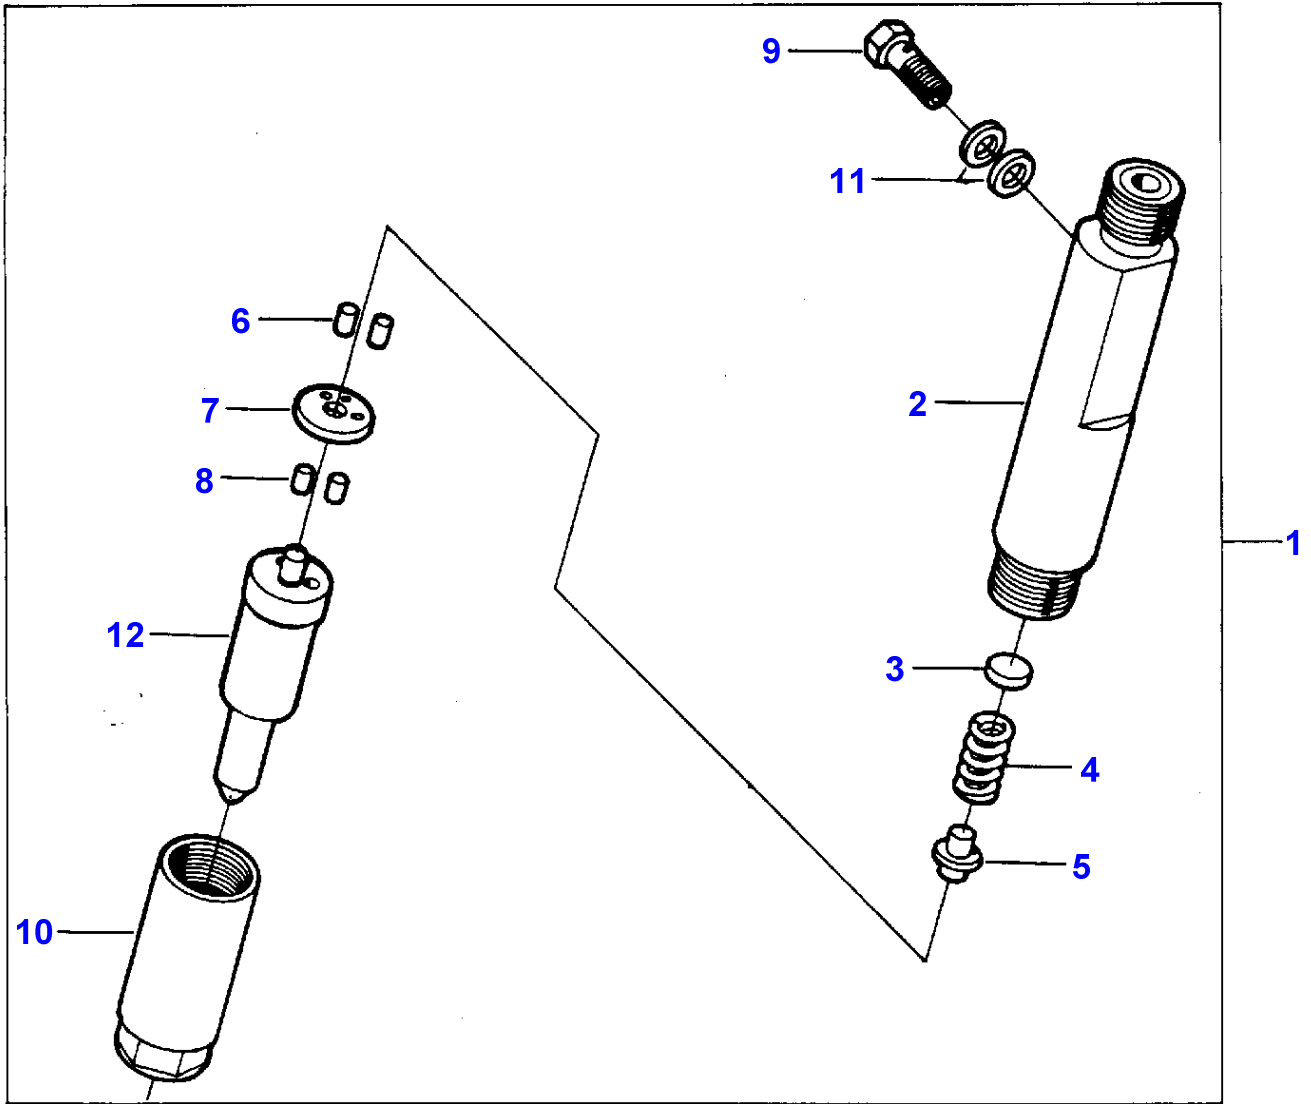

1-HB17-005-A

Item	Part Number	Qty	Description	Comments
				ENGINE 311 DSL
1	V835331100	1	Atomiser	
2	V835331100	1	Atomiser	(1)
3	V835339235	X	Shim	(2)
				Thickness 1.00MM
3	V835339236	X	Shim	(2)
				Thickness 1.02MM
3	V835339237	X	Shim	(2)
				Thickness 1.04MM
3	V835339238	X	Shim	(2)
				Thickness 1.06MM
3	V835339239	X	Shim	(2)
				Thickness 1.08MM
3	V835339240	X	Shim	(2)
				Thickness 1.10MM
3	V835339241	X	Shim	(2)
				Thickness 1.12MM
3	V835339242	X	Shim	(2)
				Thickness 1.14MM
3	V835339243	X	Shim	(2)
				Thickness 1.16MM
3	V835339244	X	Shim	(2)
				Thickness 1.18MM
3	V835339245	X	Shim	(2)
				Thickness 1.20MM
3	V835339246	X	Shim	(2)
				Thickness 1.22MM
3	V835339247	X	Shim	(2)
				Thickness 1.24MM
3	V835339248	X	Shim	(2)
				Thickness 1.26MM
3	V835339249	X	Shim	(2)
				Thickness 1.28MM
3	V835339250	X	Shim	(2)
				Thickness 1.30MM
3	V835339251	X	Shim	(2)
				Thickness 1.32MM
3	V835339252	X	Shim	(2)
				Thickness 1.34MM
3	V835339253	X	Shim	(2)
				Thickness 1.36MM
3	V835339254	X	Shim	(2)
				Thickness 1.38MM
3	V835339255	X	Shim	(2)
				Thickness 1.40MM
3	V835339256	X	Shim	(2)
				Thickness 1.42MM
3	V835339257	X	Shim	(2)
				Thickness 1.44MM
3	V835339258	X	Shim	(2)
				Thickness 1.46MM
3	V835339259	X	Shim	(2)
				Thickness 1.48MM
3	V835339260	X	Shim	(2)
				Thickness 1.50MM
3	V835339261	X	Shim	(2)
				Thickness 1.52MM
3	V835339262	X	Shim	(2)
				Thickness 1.54MM
3	V835339263	X	Shim	(2)
				Thickness 1.56MM
3	V835339264	X	Shim	(2)
				Thickness 1.58MM
3	V835339265	X	Shim	(2)
				Thickness 1.60MM
3	V835339266	X	Shim	(2)
				Thickness 1.62MM
3	V835339267	X	Shim	(2)
				Thickness 1.64MM