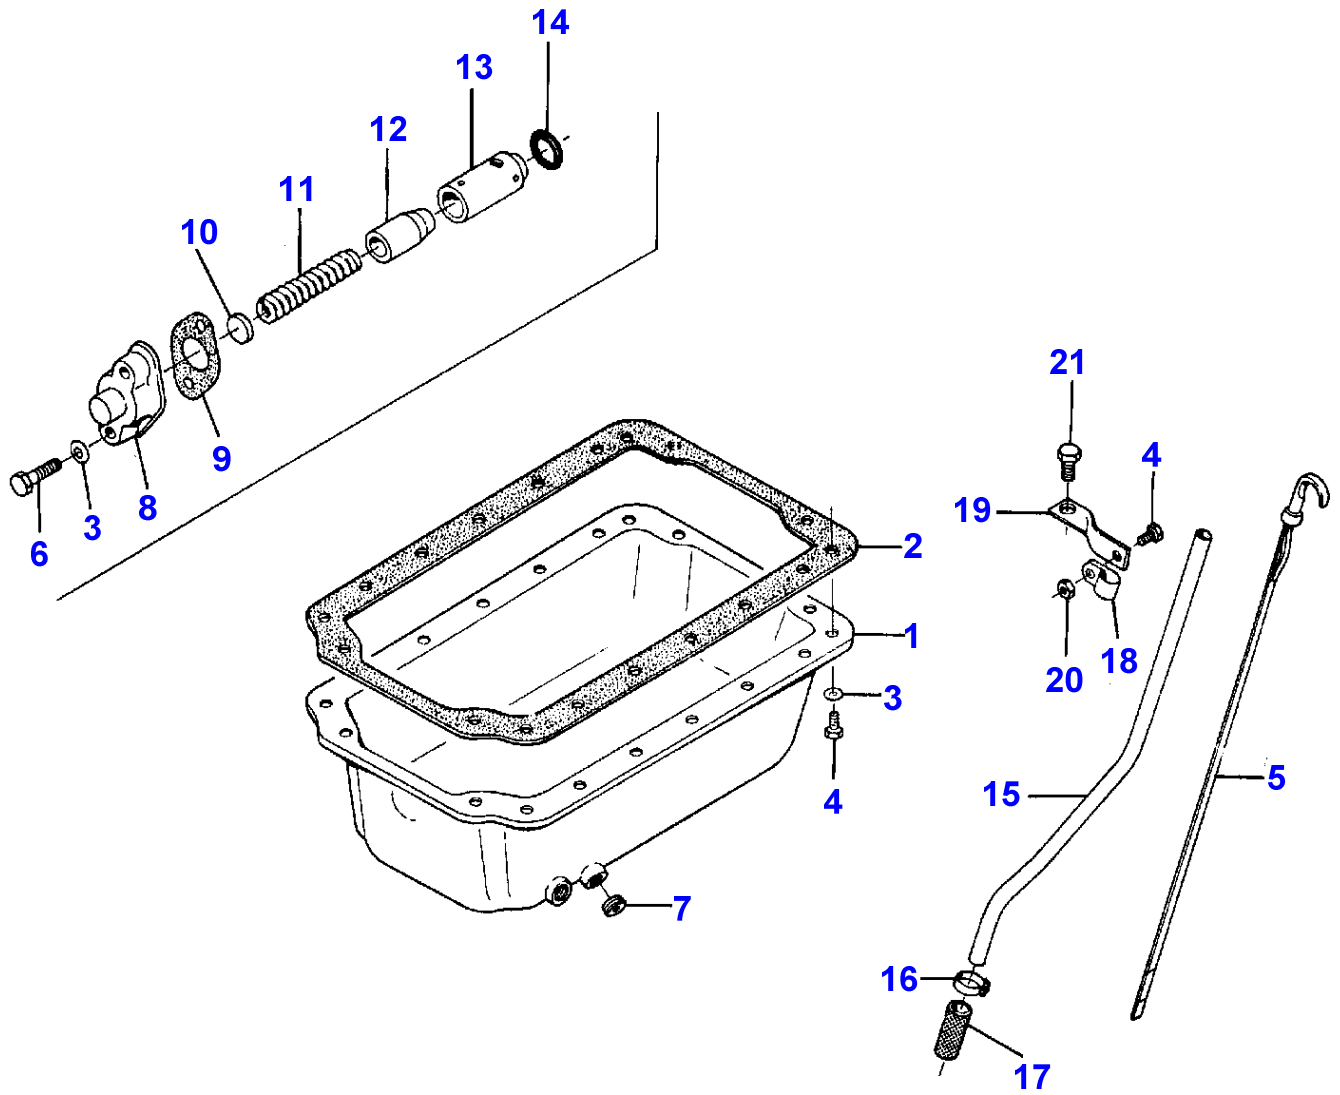

1-HB10-005-A

MASSEY FERGUSON

MF 30/31XP/32/34/36/38/40 COMBINE ENGINES, VALMET - 1637219

1637219

LUBRICATING OIL SUMP - ENGINE 311 DSL

11

Item	Part Number	Qty	Description	Comments
				ENGINE 311 DSL
1	V836428182	1	Sump	
2	V836006704	1	Gasket	
3	V500950800	20	Washer	
4	V528801360	19	Screw	
5	V836120500	1	Oil Dipstick	
6	V528801420	2	Screw	
7	V640025016	1	Plug	
8	V836129849	1	Cover	
9	V836322190	1	Gasket	
10	V836020290	1	Washer	
11	V836117836	1	Spring	
12	V836338850	1	Piston	
13	V836117834	1	Cylinder	
14	V614601524	1	O Ring	
15	V836120501	1	Pipe	
16	V602063617	2	Clamp	
17	V836119994	1	Hose	
18	V602060612	1	Clamp	
19	V836328725	1	Support	
20	V504800800	1	Nut	
21	V528801780	1	Screw