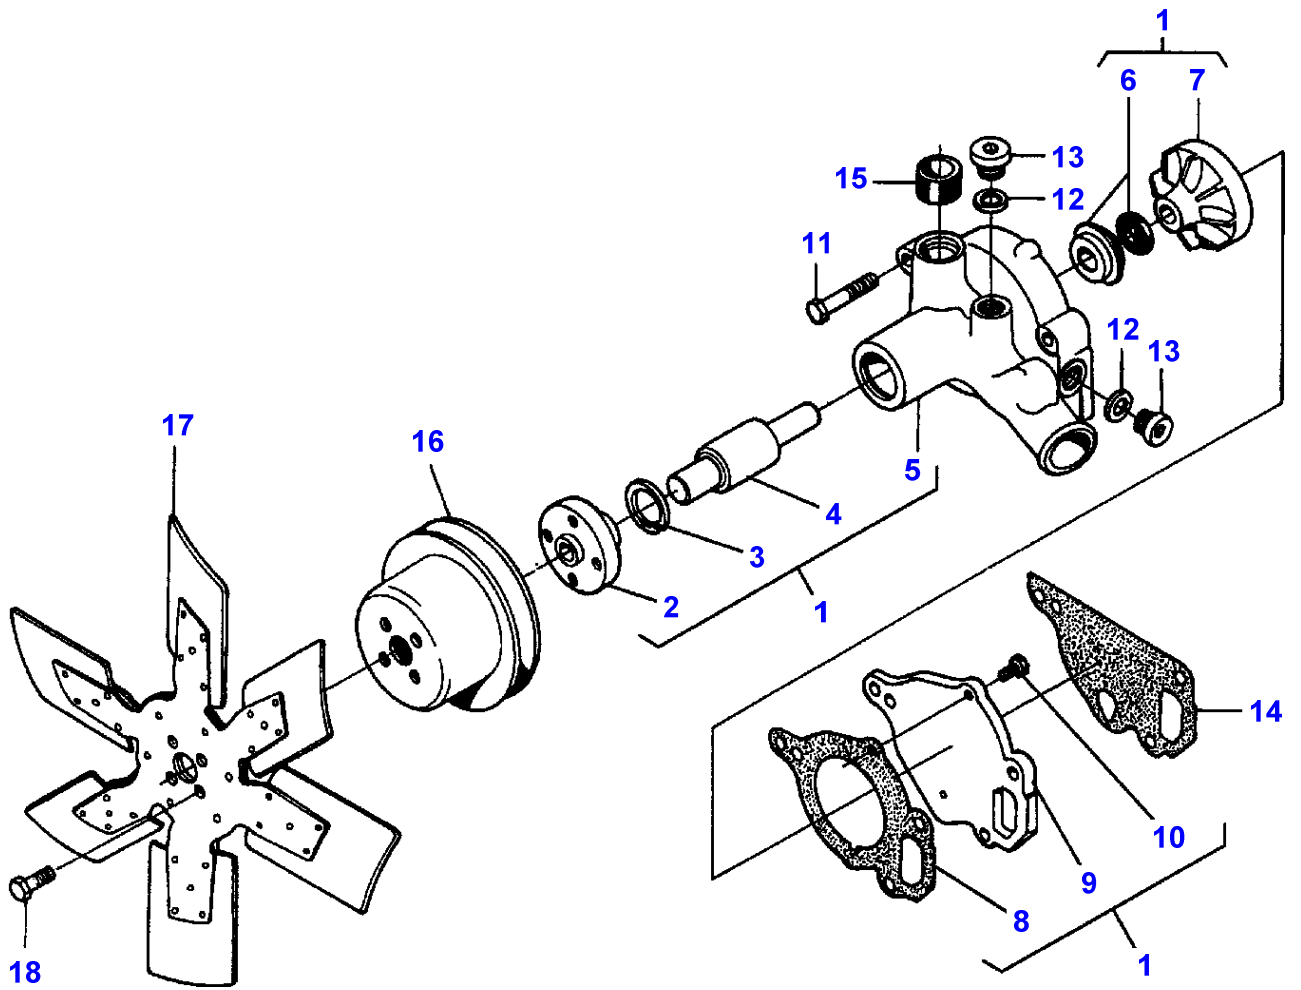

1-HB13-006-A

WATER PUMP - ENGINE 311 DSL

Item	Part Number	Qty	Description	Comments
				ENGINE 311 DSL
1	V836136220	1	Water Pump	
2	V836129680	1	Hub	(1)
3	V617330038	1	Circlip	(1)
4	V835330994	1	Shaft	(1)
5	V836129916	1	Housing	(1)
6	V835331202	1	Seal	(1)
7	V836120933	1	Impeller	(1)
8	V836120128	1	Gasket	(1)
9	V836120109	1	Plate	(1)
10	V528801062	1	Screw	(1)
11	V529801460	3	Screw	
12	V615881822	2	Seal	
13	V640325018	2	Plug	
14	V836120129	1	Gasket	
15	V836119833	1	Seal	
16	V836136210	1	Pulley	
17	V836117304	1	Fan	
18	V528801380	4	Screw	
19	V835331372	1	Kit, Repair