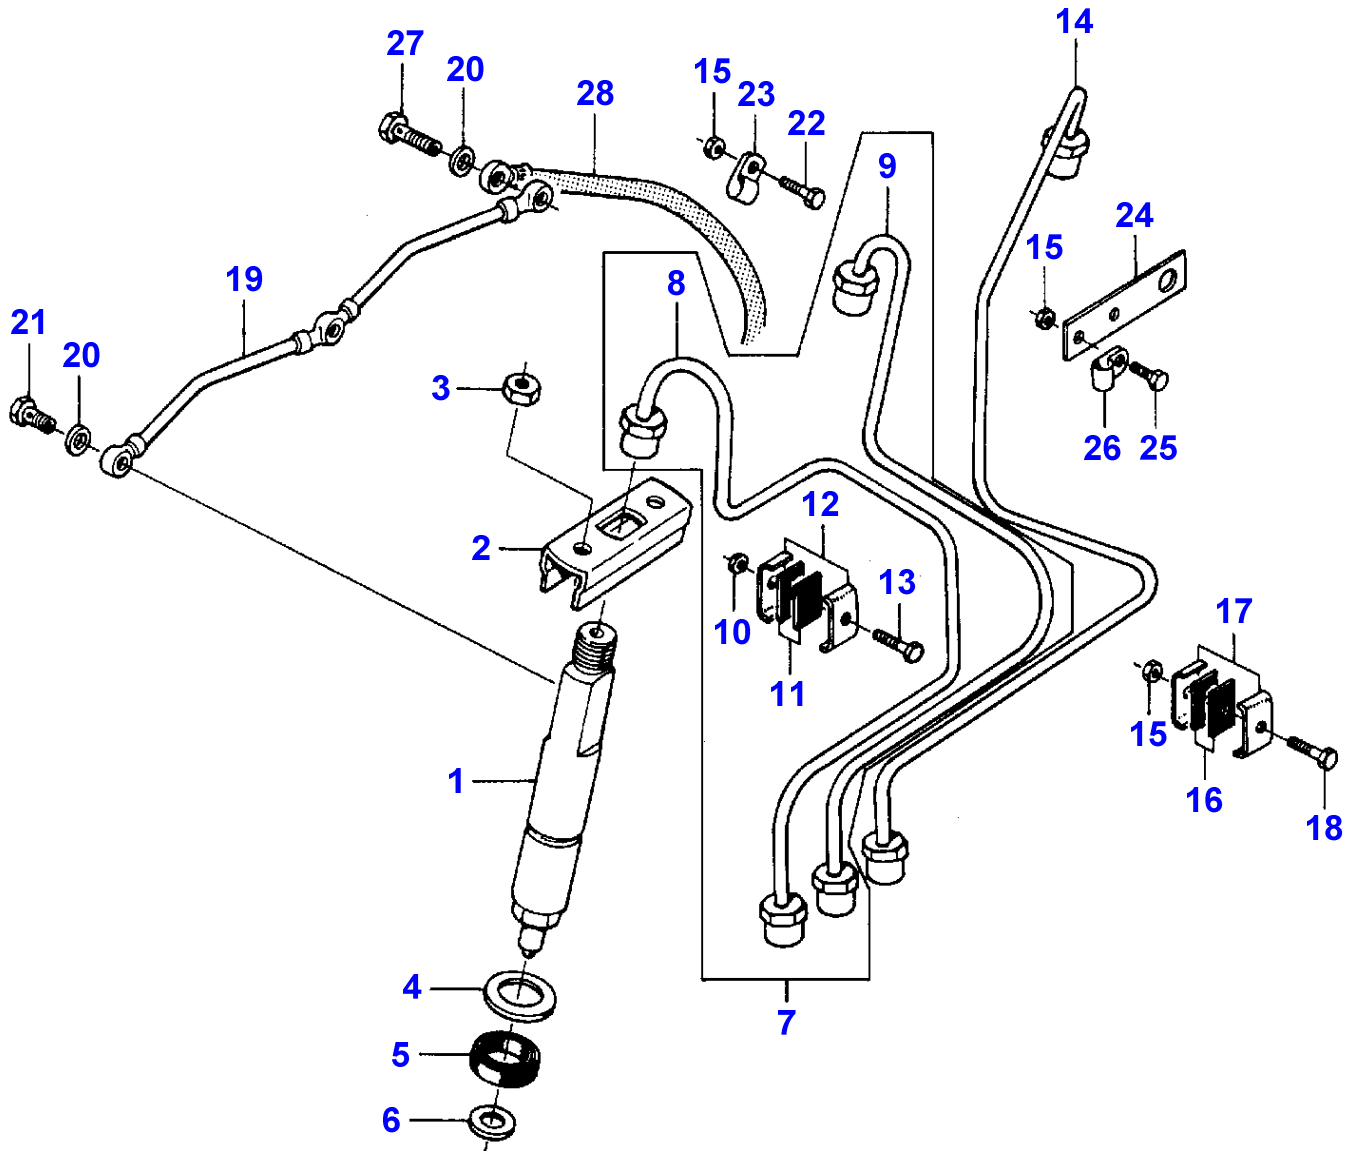

1-HB16-005-A

FUEL PIPINGS - ENGINE 311 DSL

Item	Part Number	Qty	Description	Comments
				ENGINE 311 DSL
1	V835331100	3	Atomiser	
2	V835331103	3	Retainer	
3	V504800800	6	Nut	
4	V835336275	3	Washer	
5	V835336276	3	Seal	
6	V899901495	3	Washer	
7	V836136719	1	Kit, Connection	
8	V836136888	1	Connection	(1) NO. 1
9	V836136889	1	Connection	(1) NO. 2
10	V504600502	2	Nut	(1)
11	V836324442	4	Spacer	(1)
12	V836324445	4	Clamp	(1)
13	V528800802	2	Screw	(1) Repairs and replaces V528800800
14	V836438178	1	Connection	NO. 3
15	V510600502	3	Nut	
16	V836324442	2	Spacer	
17	V836324445	2	Clamp	
18	V528800802	1	Screw	
19	V836436946	1	Connection	
20	V615870710	9	Seal	
21	V835331289	3	Screw	
22	V529800810	1	Screw	
23	V602070810	1	Clamp	
24	V836324618	1	Support	
25	V528800760	1	Screw	
26	V602070605	1	Clamp	
27	V835336943	1	Screw	
28	V835336942	1	Tube