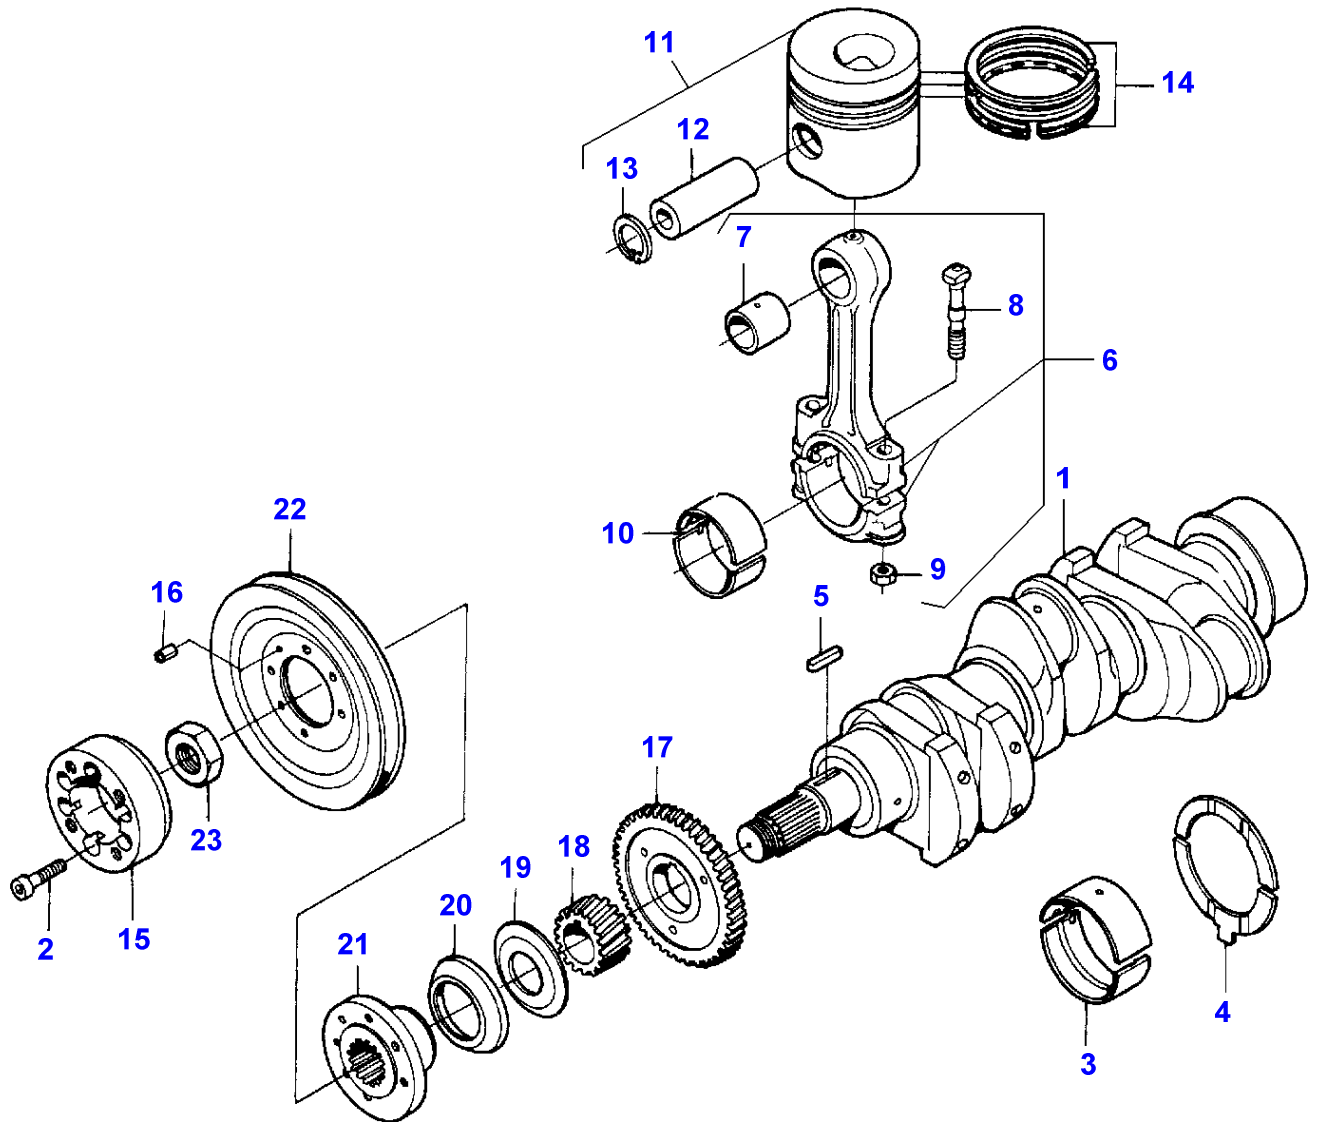

1-HB05-006-A

Item	Part Number	Qty	Description	Comments
				ENGINE 311 DSL
1	V836647314	1	Crankshaft	
2	V581804630	6	Screw	
3	V836338653	4	Bearing	
	V836655536	4	Bearing	Thickness 0,25 MM
				Replace and repair. Old not interchangeable with new 3637632M91
3	V836655537	4	Bearing	Thickness 0,50 MM
				Replace and repair. Old not interchangeable with new 3637633M91
3	V836655538	4	Bearing	Thickness 1,00 MM
				Replace and repair. Old not interchangeable with new 3637634M91
3	V836655539	4	Bearing	Thickness 1,50 MM
4	V836119459	2	Chock	Replace and repair. Old not interchangeable with new 3637636M1
	V836120332	2	Thrust Washer	Thickness 0,1 MM
	V836120333	2	Thrust Washer	Thickness 0,2 MM
5	V603345110	1	Key	
6	V836136573	X	Conrod	2190-2210G "H"
	V836136574	X	Conrod	2210-2230G "I"
	V836136575	X	Conrod	2230-2250G "J"
	V836136576	X	Conrod	2250-2270G "K"
	V836136577	X	Conrod	2270-2290G "L"
	V836136578	X	Conrod	2290-2310G "M"
	V836136579	X	Conrod	2310-2330G "N"
	V836136580	X	Conrod	2330-2350G "O"
	V836136581	X	Conrod	2350-2370G "P"
	V836136582	X	Conrod	2370-2390G "R"
	V836136583	X	Conrod	2390-2410G "S"
	V836136584	X	Conrod	2410-2430G "T"
	V836136585	X	Conrod	2430-2450G "U"
	V836136586	X	Conrod	2450-2470G "V"
	V836136587	X	Conrod	2470-2490G "X"
	V836136588	X	Conrod	2490-2510G "Z"
	V836136589	X	Conrod	2510-2530G "A"
	V836136590	X	Conrod	2530-2550G "B"
	V836136591	X	Conrod	2550-2570G "C"
	V836136592	X	Conrod	2570-2590G "D"
	V836136593	X	Conrod	2590-2610G "E"
7	V836110646	3	Bush	(6)
8	V836110553	6	Screw	(6)
9	V836006500	6	Nut	(6)
10	V836110552	3	Bearing	
	V836112762	3	Bearing	Thickness 0,25 MM
	V836112763	3	Bearing	Thickness 0,50 MM
	V836112765	3	Bearing	Thickness 1,00 MM
	V836112767	3	Bearing	Thickness 1,50 MM
11	V835316177	3	Piston	
12	V836112738	3	Pin	(11)
13	V617330040	6	Clip	(11)
14	V836339201	3	Kit, Piston Ring	
15	V836136714	1	Flange	
16	V595953360	1	Pin	
17	V836112363	1	Gear	
18	V836122840	1	Pinion	
19	V836129781	1	Slinger	
20	V836136271	1	Bush	
21	V836120848	1	Hub	
22	V836655449	1	Pulley	
23	V836120098	1	Nut	