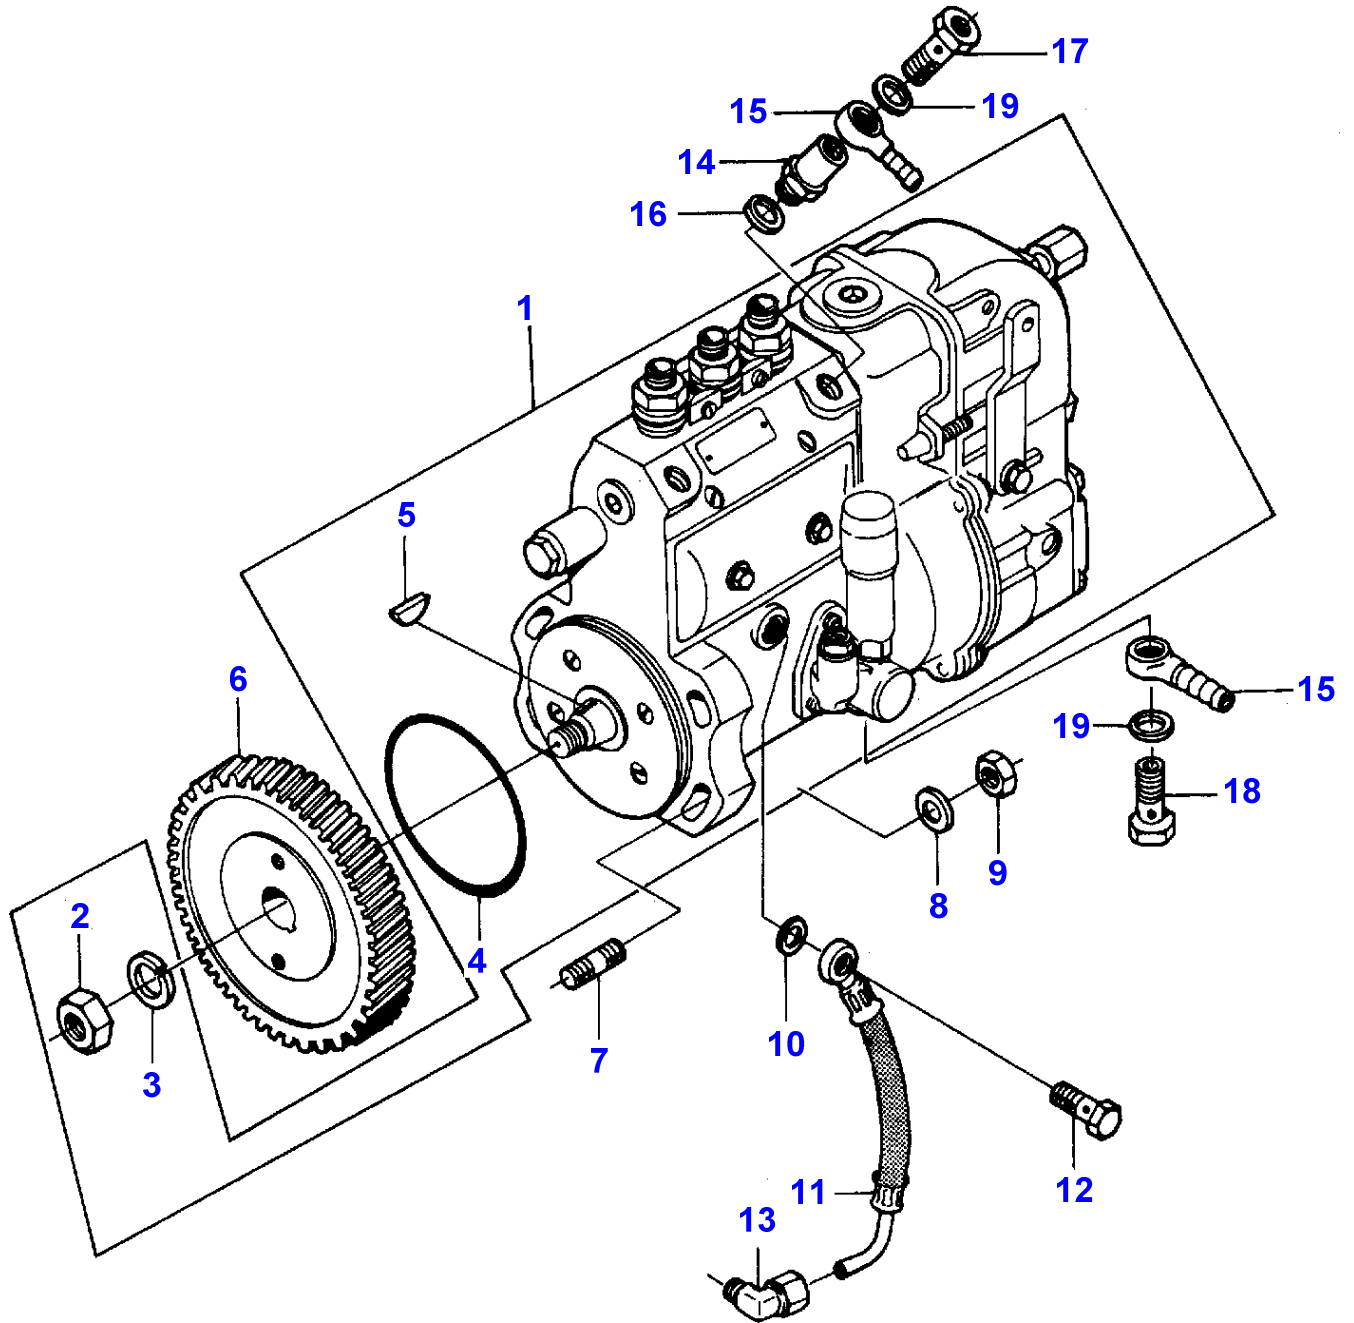

1-HB14-006-A

MASSEY FERGUSON

MF 30/31XP/32/34/36/38/40 COMBINE ENGINES, VALMET - 1637219

1637219

INJECTION PUMP - ENGINE 311 DSL

14

Item	Part Number	Qty	Description	Comments
				ENGINE 311 DSL
1	V836439481	1	Injection Pump	
2	V504611400	1	Nut	(1)
3	V500451402	1	Washer	(1)
				Repairs and replaces V500451400
4	V614607930	1	O Ring	(1)
5	V603305540	1	Key	(1)
6	V836129843	1	Gear	Up to Serial or Engine Number G3650
	V836659290	1	Gear	From Serial or Engine Number G3651
7	V546801815	4	Stud	
8	V500151050	4	Washer	
9	V504801002	4	Nut	
10	V615571014	2	Seal	
11	V836136381	1	Hydr Hose	
12	V640435006	1	Screw	
13	V641166006	1	Elbow Nipple	
14	V836330959	1	Valve	
15	V640255209	2	Hydr.Hose Assy.	
16	V615881420	1	Gasket	
17	V836336944	1	Screw	
18	V640435010	1	Screw	
19	V615881418	4	Seal