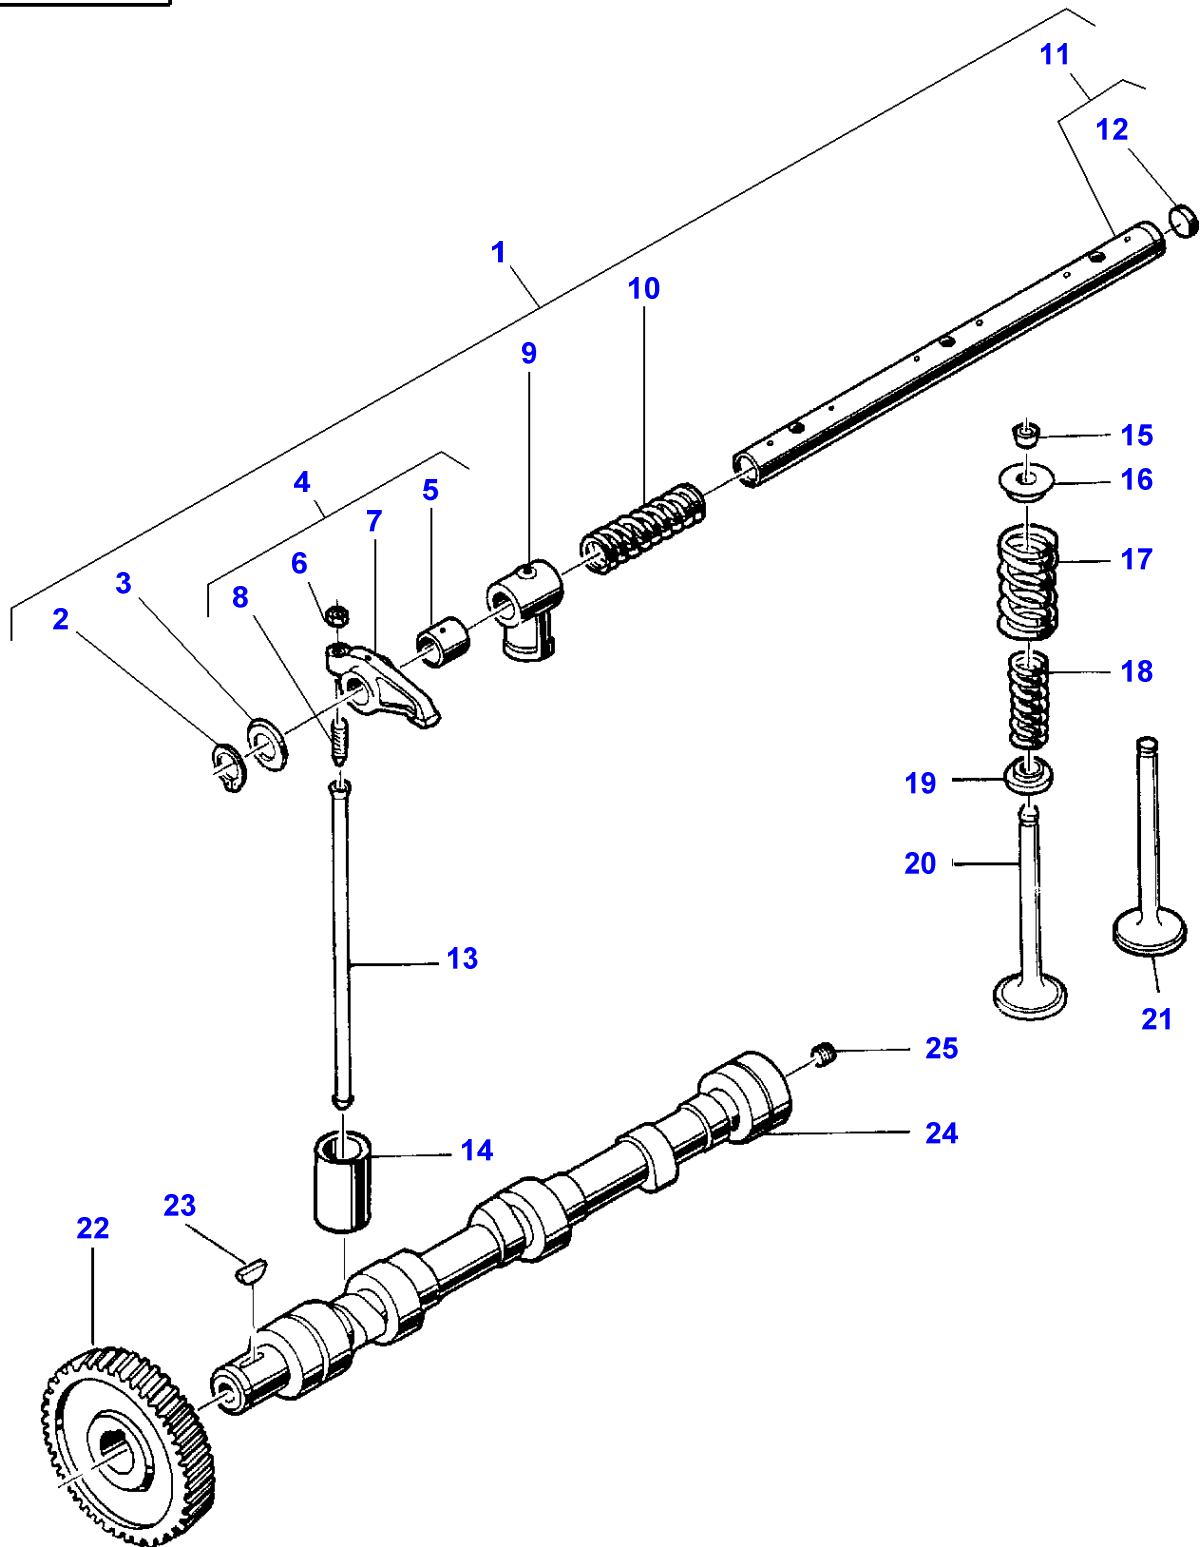

1-HB06-007-A

MASSEY FERGUSON

MF 30/31XP/32/34/36/38/40 COMBINE ENGINES, VALMET - 1637219

1637219

VALVE MECHANISM - ENGINE 311 DSL

7

Item	Part Number	Qty	Description	Comments
				ENGINE 311 DSL
1	V836007816	1	Rocker Shaft	
2	V617300020	2	Clip	(1)
3	V836006581	2	Washer	(1)
4	V835328363	6	Rocker	(1)
5	V836006586	1	Bush	(4)
6	V504800800	1	Nut	(4)
7		1	Rocker	(4)
				Not serviced, order REF 4
8	V836010106	1	Screw	(4)
9	V836006580	3	Bracket	(1)
10	V836006582	2	Spring	(1)
11	V836007569	1	Shaft	(1)
12	V640016014	2	Plug	(11)
13	V836110237	6	Rod	
14	V836014264	6	Tappet	
15	V836006578	12	Cotter	
16	V836006577	6	Cup	
17	V836117910	6	Spring	
18	V836006574	6	Spring	
19	V836006579	6	Washer	
20	3637641M1	3	Valve	
21	V836110153	3	Valve	
22	V836129842	1	Gear	
23	V603305760	1	Key	
24	V836424272	1	Camshaft	
25	V640025010	2	Plug