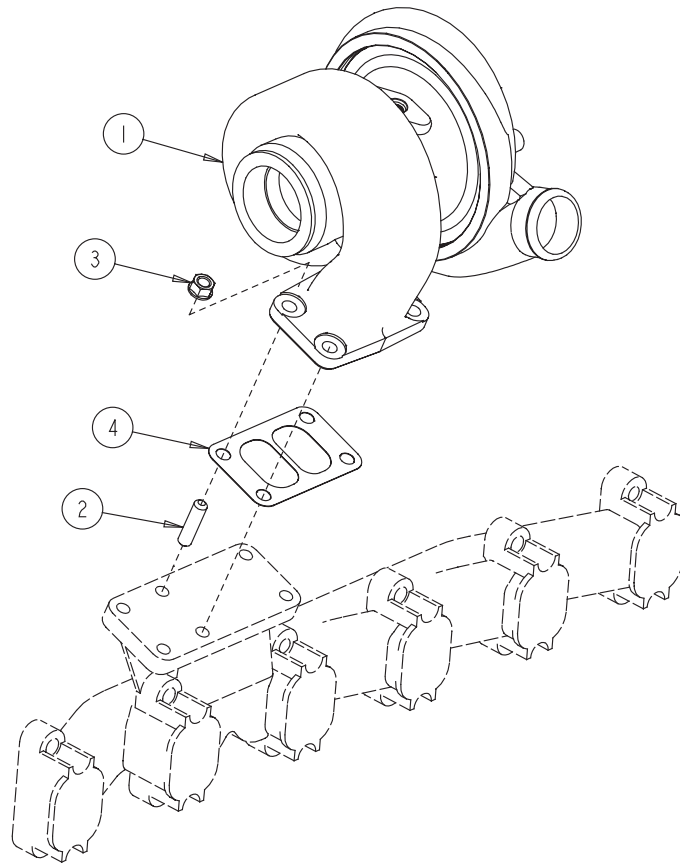

**B-Series Powergen (82.5 KVA To 125 KVA)
TURBOCHARGER**

No.	Part Number	Description	Qty.	Remark
1	3598926	Turbocharger - HX35	1	6BT 5.9 G/G1
1	3597863	Turbocharger - HX35	1	6BTA 5.9 G1/G2
2	3818823	Stud	4	M10 x 1.50 (both Ends) x 42
3	3818824	Nut, Hexagon Flange	4	M10 x 1.50
4	3901356	Gasket, Turbocharger	1	
-	3575169	Repair Kit, Turbo	1