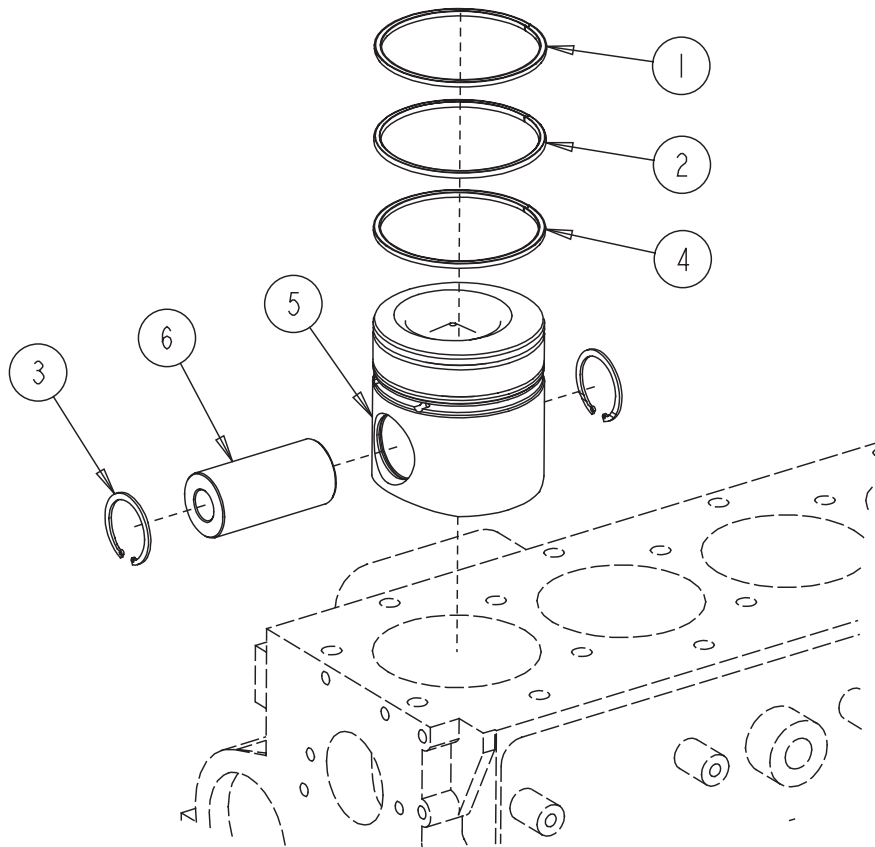

**B-Series Powergen (82.5 KVA To 125 KVA)
PISTON ASSEMBLY**

No.	Part Number	Description	Qty.	Remark
1	3902286	Ring, Compression	6	Not Serviceable
2	3918315	Ring, Compression	6	Not Serviceable
3	3920691	Ring, Retaining	12	
4	3923889	Ring, Oil Piston	6	Not Serviceable
5	3930450	Piston, Engine	6	Not Serviceable
6	3934047	Pin, Piston	6	Not Serviceable
A	4093678	SERVICE PARTS Kit, Piston	1	Complete Engine Set (Std.)
	3928673	Piston	6	
	3920691	Ring, Retaining	12	
	3934047	Pin, Piston	6	
B	3802421	Set, Ring Piston	6	
		Note : Kit Piston consists of Piston, Pin Piston & Ring Retaining for one Engine.