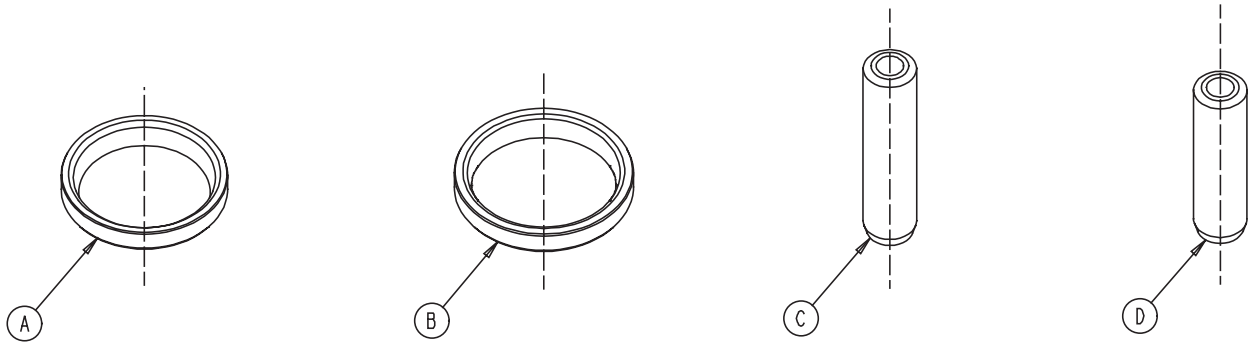

**B-Series Powergen (82.5 KVA To 125 KVA)
CYLINDER HEAD**

SERVICE PARTS

No.	Part Number	Description	Qty.	Remark
1	3900250	Collet	12	Used 2 Nos. per Valve Spring
2	3906619	Plug, Pipe	1	1/8 NPT
3	3916691	Spring, Intake Valve	6	
4	3920779	Screw, Hex Flange	6	M12 x 1.75 x 70
5	3920780	Screw, Hex Flange	14	M12 x 1.75 x 120
6	3920867	Valve, Intake	6	
7	3920868	Valve, Exhaust	6	
8	3921640	Seal, Valve System	12	
9	3926446	Tube, Aftercooler	1	
10	3926700	Spring, Exhaust Valve	6	
11	3936572	Retainer, Valve Spring	12	
12	3936613	Head, Cylinder	1	Old Part No. 3925389
13	3936641	Plug, Pipe	2	
14	3936642	Plug, Pipe	1	
SERVICE PARTS				
A	3904105	Insert, Valve	6	Exhaust
B	3906854	Insert, Valve	6	Inlet
C	3904408	Guide, Valve Stem	6	Inlet (Length : 60.50 mm)
D	3904409	Guide, Valve Stem	6	Exhaust (Length : 51.75 mm)
E	3927282	Head, Cylinder	1	Assembly Part - Serviceable