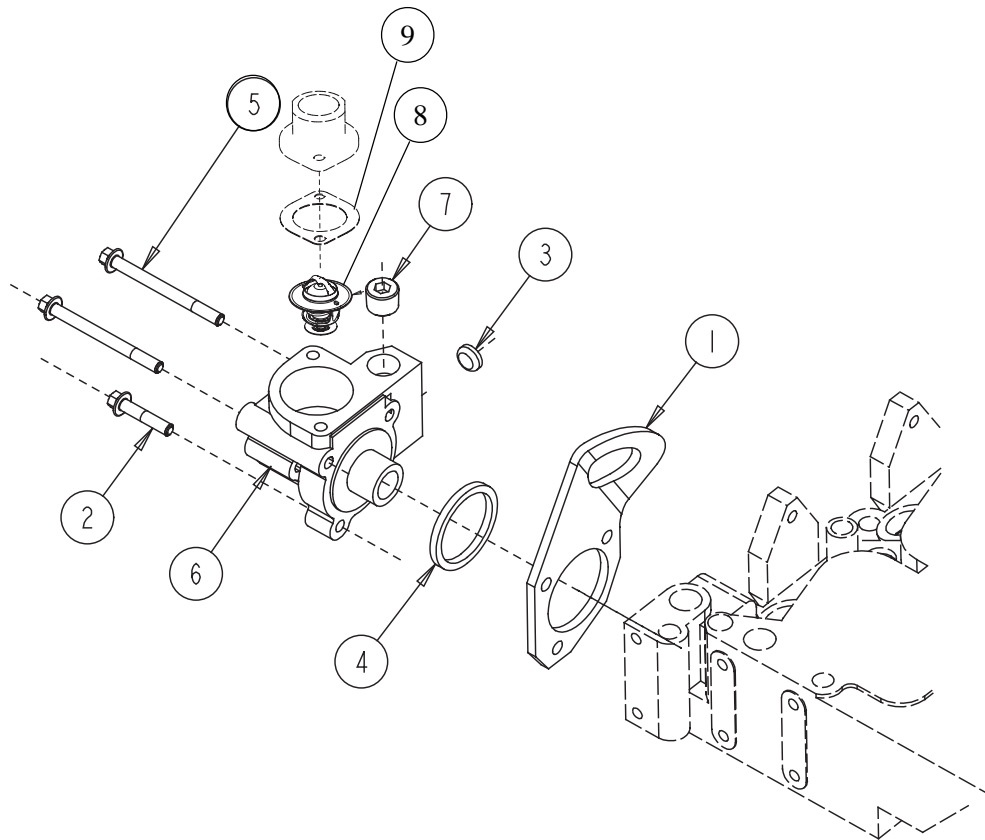

**B-Series Powergen (82.5 KVA To 125 KVA)
THERMOSTAT ARRANGEMENT**

No.	Part Number	Description	Qty.	Remark
1	3281246	Bracket, Lifting	1	
2	3900678	Screw, Hex Flange	1	
3	3900956	Plug, Expansion	1	
4	3906697	Seal, Rectangular	1	
5	3913366	Screw, Hex Flange	2	M8 x 1.25 x 90
6	3924473	Housing, Thermostat	1	
7	3936641	Plug, Pipe	1	
8	4080631	Thermostat	1	
9	3912558	Gasket, Thermostat	1