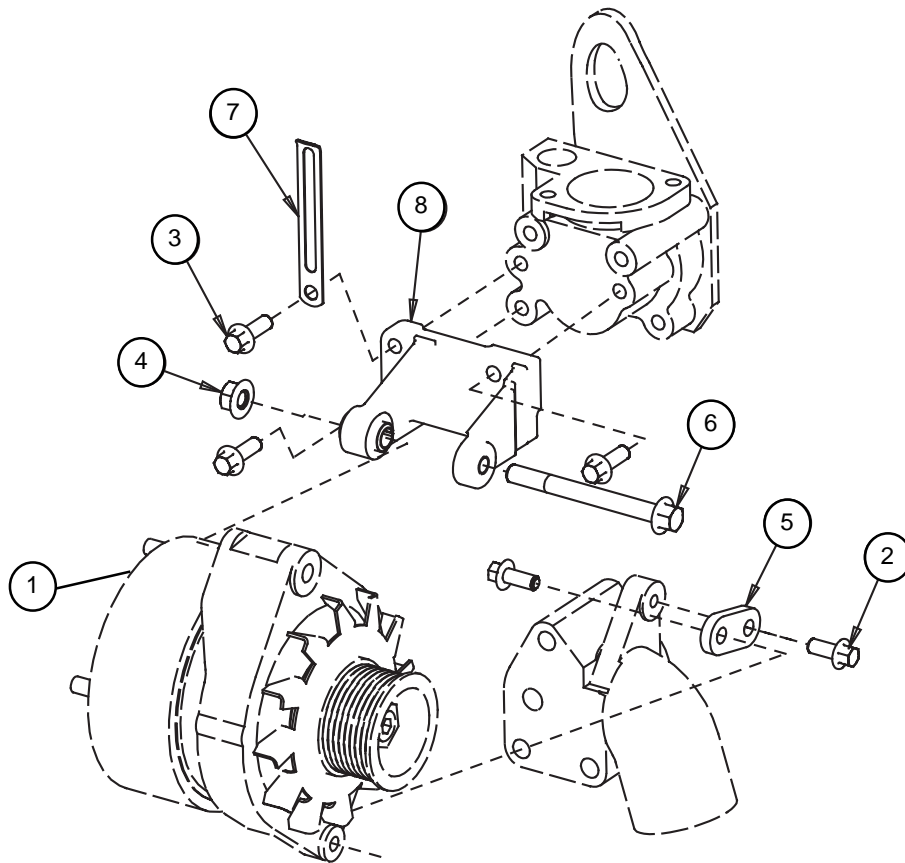

**B-Series Powergen (82.5 KVA To 125 KVA)
ALTERNATOR CHARGING**

No.	Part Number	Description	Qty.	Remark
1	3936680	Alternator -12V	1	
2	3900630	Screw, Hex Flange	2	M8 x 1.25 x 20
3	3900631	Screw, Hex Flange	3	M8 x 1.25 x 25
4	3902662	Nut, Hex Flange	1	M10 x 1.50
5	3903089	Brace, Alternator	1	
6	3914407	Screw, H.F.H.C.	1	M10 x 1.50 x 100
7	3935267	Clamp	1	
8	4093828	Support Alternator	1