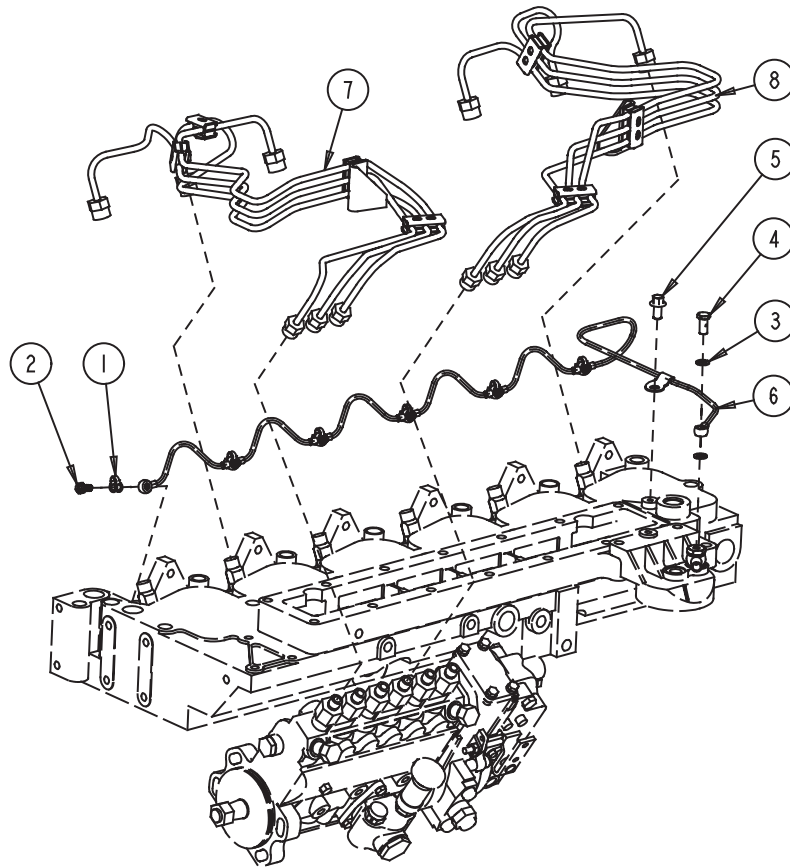

**B-Series Powergen (82.5 KVA)
FUEL INJECTION PUMP - PLUMBING - 6 BT 5.9G1**

No.	Part Number	Description	Qty.	Remark
1	3903380	Seal, Banjo Connector	6	6.2mm
2	3905307	Screw, Banjo Connector	6	M6 x 1.00 x 14.3
3	3918188	Washer, Sealing	2	8mm
4	3924726	Valve, Check	1	M8 x 1.25 x 17.5
5	3924962	Screw, Hex Flange	1	M8 x 1.25 x 16
6	4080675	Fuel, Manifold	1	
7	4080761	Tube, Inj Fuel Supply	1	
8	4080762	Tube, Inj Fuel Supply	1