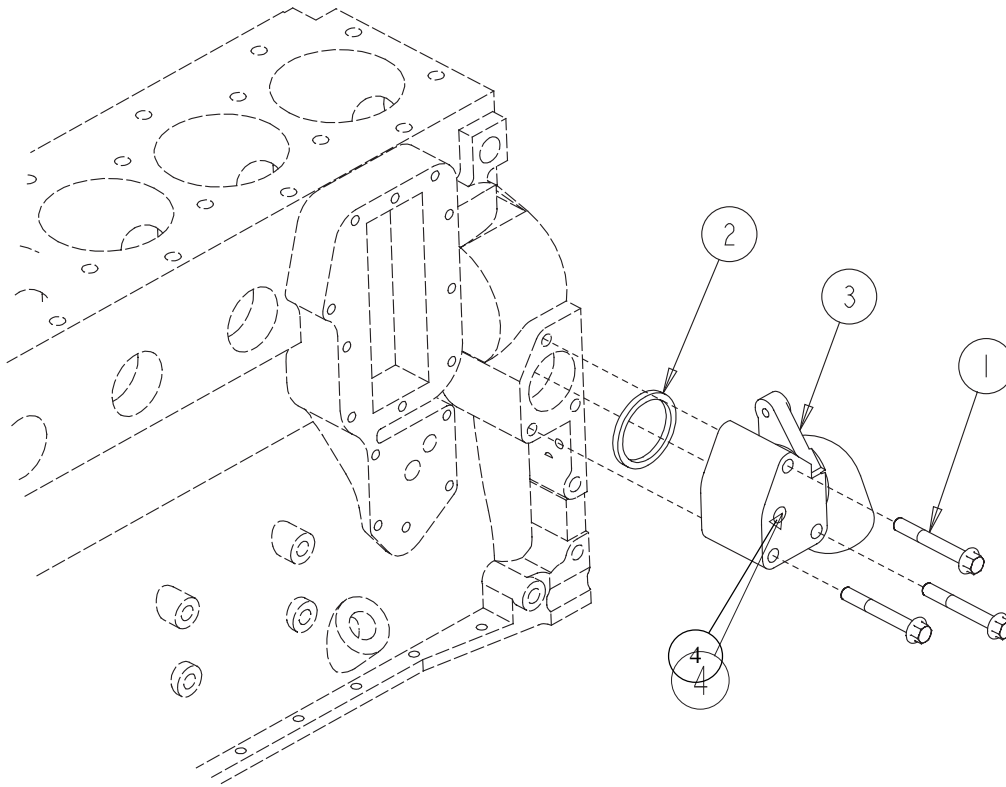

**B-Series Powergen (82.5 KVA To 125 KVA)
CONNECTION, WATER**

No.	Part Number	Description	Qty.	Remark
1	3901757	Screw, Hex Flange	3	M10 x 1.50 x 75
2	3906697	Seal, Rectangular	1	
3	3934878	Connection, Water Inlet	1	
4	3936641	Plug NPTF - 1/2"	2