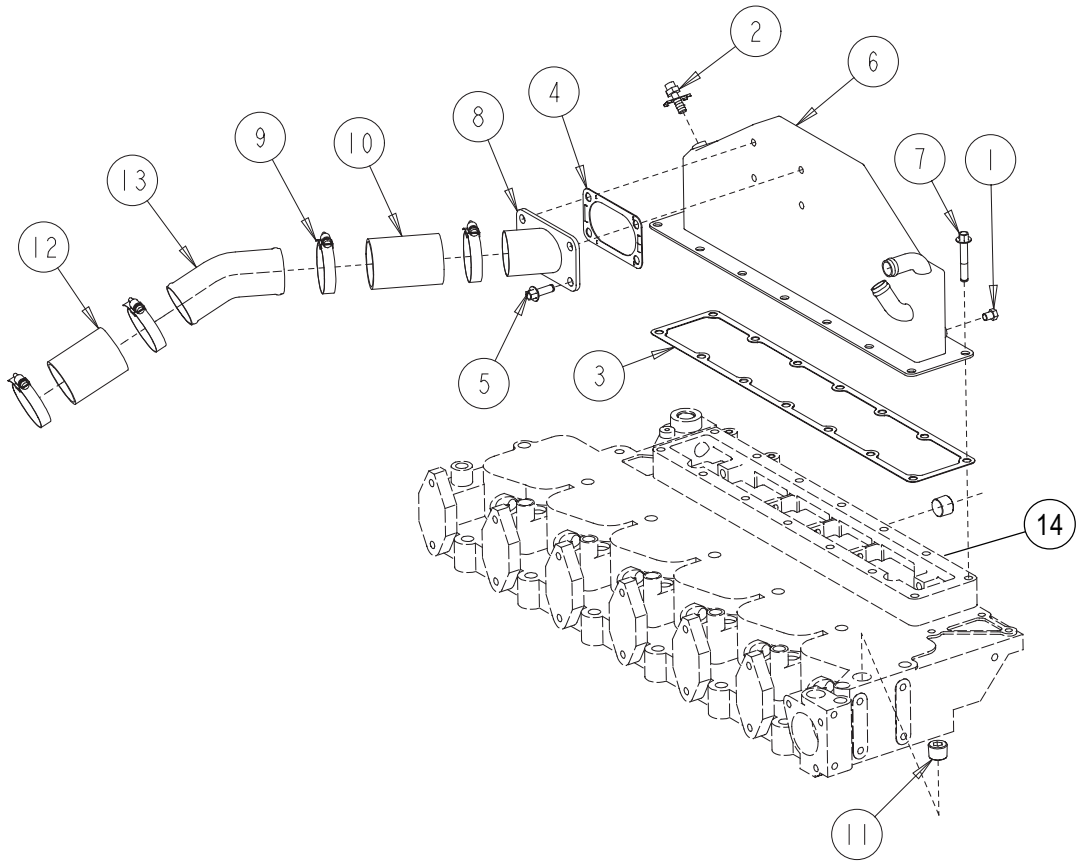

**B-Series Powergen (100 & 125 KVA)
AFTERCOOLER 6BTA 5.9 G1**

No.	Part Number	Description	Qty.	Remark
1	3906619	Plug, Pipe	1	1/8 NPT
2	3909394	Drain Cock	1	1/8 NPTF
3	3914029	Gasket, Int Manifold	1	
4	3914856	Gasket, Connection	1	
5	3918109	Screw, Hex Flange	4	M8 x 1.25 x 25
6	3919806	Aftercooler	1	
7	3930837	Screw, Hex Flange	14	M8 x 1.25 x 50
8	3933334	Connection, Air Crossover	1	
9	3936552	Clamp, Hose	4	
10	3936631	Hose, Plain	1	
11	3936641	Plug, Pipe	2	½ inch NPTF
12	4080646	Hose, Plain	1	
13	4080656	Tube Air	1	
14	4080679	Connection, Spacer	1