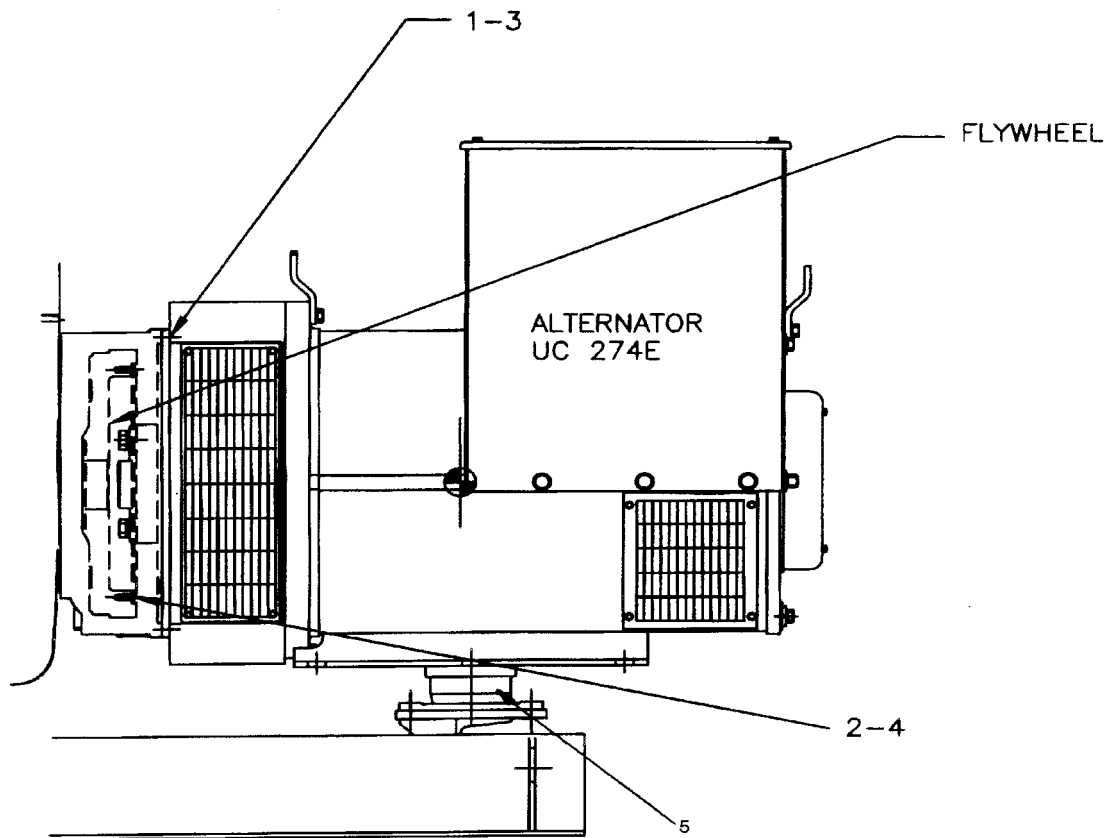

**B-Series Powergen (82.5 KVA To 125 KVA)
AVM & ALTERNATOR MOUNTING SINGLE BEARING**

No.	Part Number	Description	6BT 5.9 G / G1	6BTA 5.9 G1 / G2	Remark
1	0800-6494-46	Screw-Hex Hd	4	4	For 6BT5.9 G/G1 (75 to 82.5 kva) 4 nos. below engine and alternator For 6BTA5.9 G1/G2 (100 to 12.5 kva) 2 nos. below engine
2	0800-6550-03	Screw-Hex Hd	8	8	
3	0850-2114-11	Washer-Spr Lk	12	12	
4	0850-2113-21	Washer, Lock	8	8	
5	0402-0972	Isolator-Vibration	—	2	
6	0402-0958	Isolator-Vibration	4	2