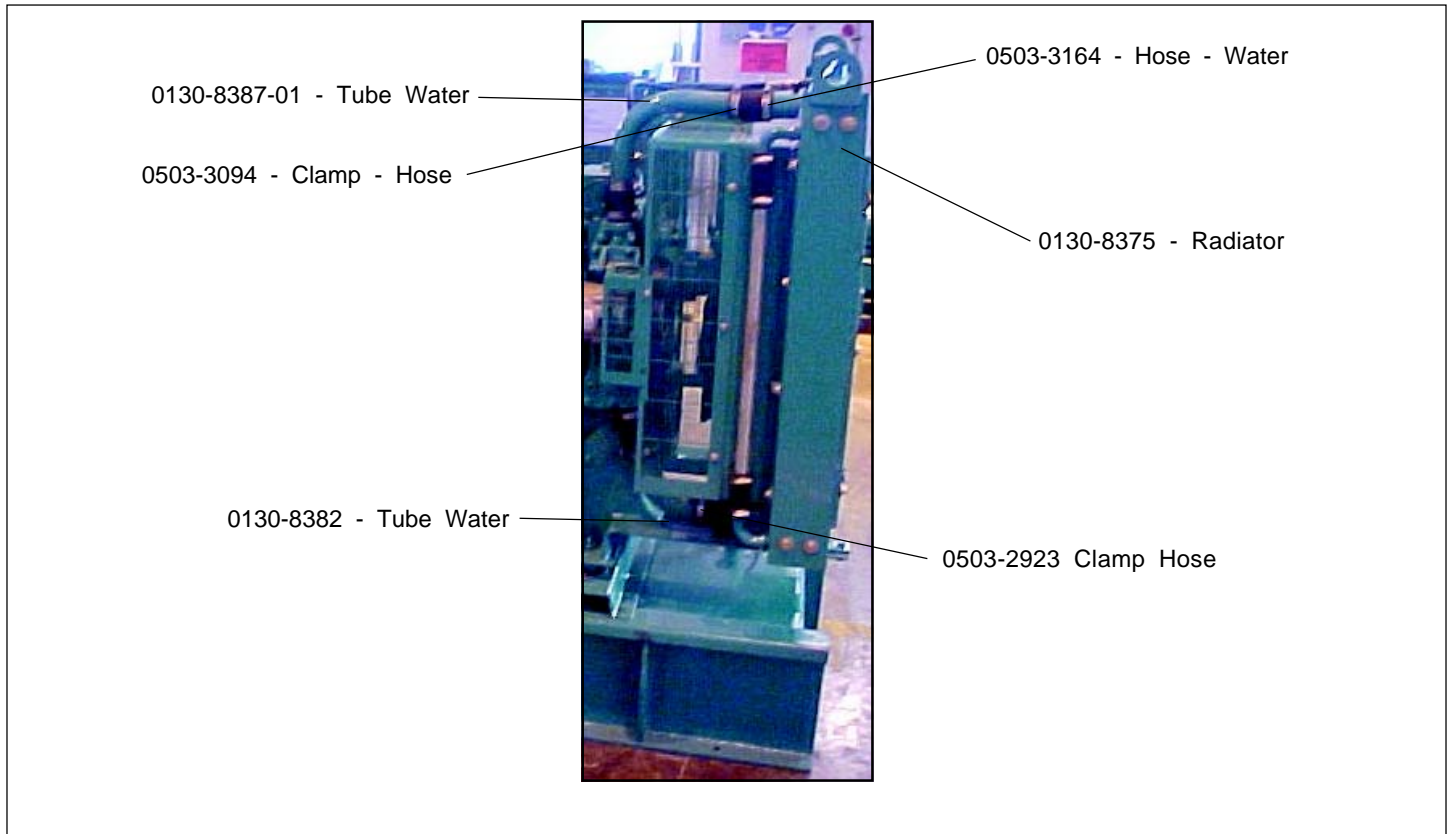

**B-Series Powergen (82.5 KVA)
RADIATOR 6BT5.9 G1**

No.	Part Number	Description	Qty.	Remark
-	0130-8375	Radiator	1	
-	0403-7351	Bracket - Engine (L)	1	
-	0403-7352	Bracket - Engine (R)	1	
-	0403-7351	Bracket - Engine	2	
-	0800-6520-56	Screw - Hex Flg Hd	14	
-	0800-6494-46	Screw - Hex Hd	4	
-	0526-2401-10	Washer - Fl	4	
-	0850-2114-11	Washer - Spr Lk	4	
-	0860-2127-13	Nut - Hex	4	
-	0130-8382	Tube - Water	1	
-	0130-8387-01	Tube - Water	1	
-	0503-3165	Hose - Water	2	
-	0503-3164	Hose - Water	2	
-	0503-3094	Clamp - Hose	4	
-	0503-2923	Clamp - Hose	4	
-	0503-3138-03	Hose - Fuel	1	
-	0502-1719	Coupling - Tube	2	
-	0505-2544	Bushing - Reducer	1	
-	0130-8367-01	Bracket - Radiator	1	
-	0306-5443	Spacer - Contact	1	
-	0800-6494-27	Screw - Hex Hd	1	
-	0526-2401-08	Washer - Fl	1	
-	0860-2127-11	Nut - Hex	1	
-	0205-0382	Fan Assy - 24" Dia	1	6 Blades - Steel
-	0130-8432	Cap Coolant Fill	1	Service Only 7 psi