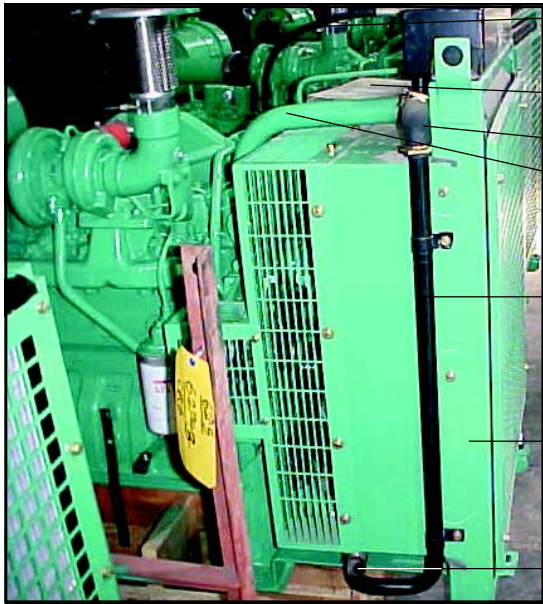

**B-Series Powergen (100 KVA To 125 KVA)
Radiator (6BTA5.9G1/G2-1)**

- 0503-3138-03 - Hose Fuel
- 0130-8367-02 - Bracket - Radiator
- 0503-3181 - Elbow - Hose
- 0130-8387-02 - Tube Water
- 0130-8429 - Tube Fill
- 0130-8374 - Radiator
  (Including Shroud, Fan Guard & Stone Guard)
- 0503-3182 - Hose Radiator

No.	Part Number	Description	Qty.	Remark
-	0130-8374	Radiator	1	
-	0130-8367-02	Bracket - Radiator	1	
-	0800-6528-02	Screw - Hex Flg Hd	1	
-	0526-2404-06	Washer - Fl	1	
-	0306-5443	Spacer - Contact	1	
-	0130-8387-02	Tube - Water	1	
-	0503-3165	Hose - Water	2	
-	0503-3094	Clamp - Hose	4	
-	0130-8383	Tube - Water	1	
-	0503-3164	Hose - Water	2	
-	0503-2923	Clamp - Hose	4	
-	0503-3095	Clamp - Hose	1	
-	0502-1719	Coupling - Tube	2	
-	0503-3138-03	Hose - Fuel	1	
-	0800-6494-46	Screw - Hex Hd	4	
-	0526-2401-10	Washer - Fl	4	
-	0850-2114-11	Washer - Spr Lk	4	
-	0860-2127-13	Nut - Hex	4	
-	0403-7351	Bracket - Engine	1	
-	0403-7352	Bracket - Engine	1	
-	0403-7350	Bracket - Engine	2	
-	0800-6520-56	Screw - Hex Flg Hd	14	
-	0205-0383	Fan Assy. (26" ø)	1	Plastic
-	0130-8431	Tank Radiator	1	Service only
-	0130-8428	Cap Coolant Fill	1	Service only 10 psi
-	0503-3181	Elbow - Hose	1	Service only
-	0503-3182	Hose Radiator	1	Service only
-	0130-8429	Tube Fill	1	Service only