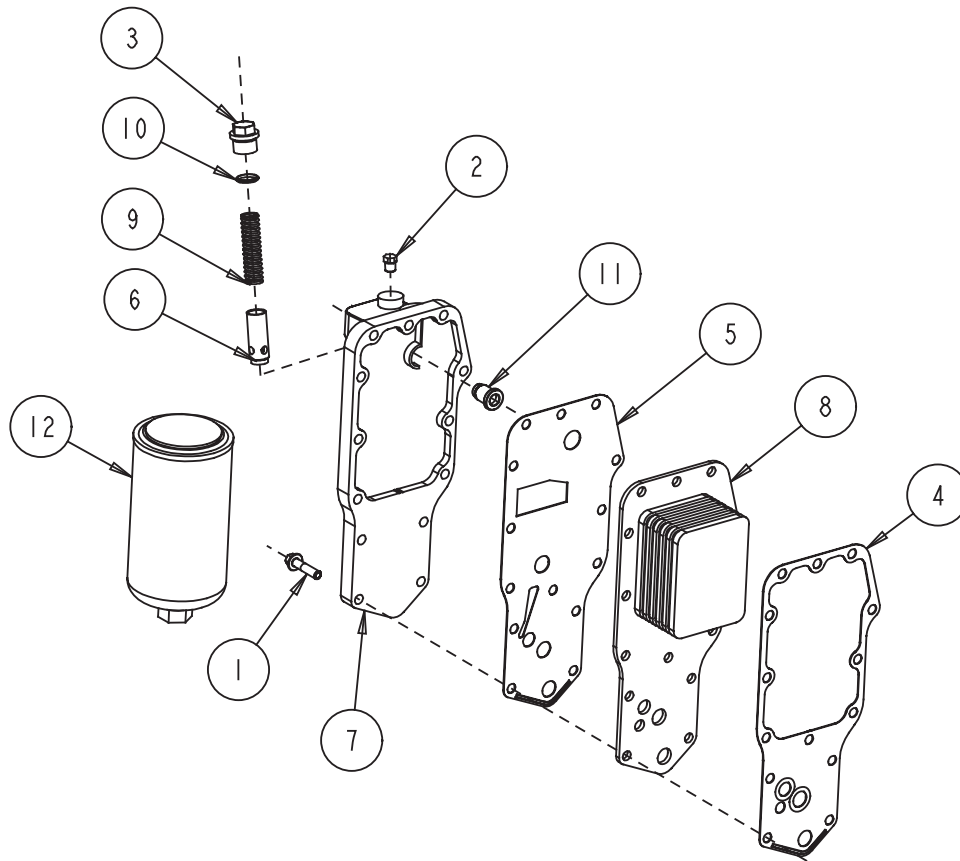

**B-Series Powergen (82.5 KVA To 125 KVA)
LUBE, OIL COOLER**

No.	Part Number	Description	Qty.	Remark
1	3900632	Screw, Hex Flange	12	M8 x 1.25 x 35
2	3906619	Plug, Pipe	1	
3	3915787	Plug, Threaded	1	
4	3918256	Gasket, Oil Cooler	1	Old Part No. 3942914
5	3918257	Gasket, Filter Head	1	Old Part No. 3942915 / 3929792
6	3918428	Plunger, Pressure	1	
7	3918954	Head, Lube Oil Filter	1	
8	3921558	Core, Cooler	1	
9	3925009	Spring, Compression	1	
10	3929457	Seal, O Ring	1	
11	3936365	Valve Bypass	1	Old Part No. 3927622
12	4080712	Cartridge, Lub Oil Filter	1