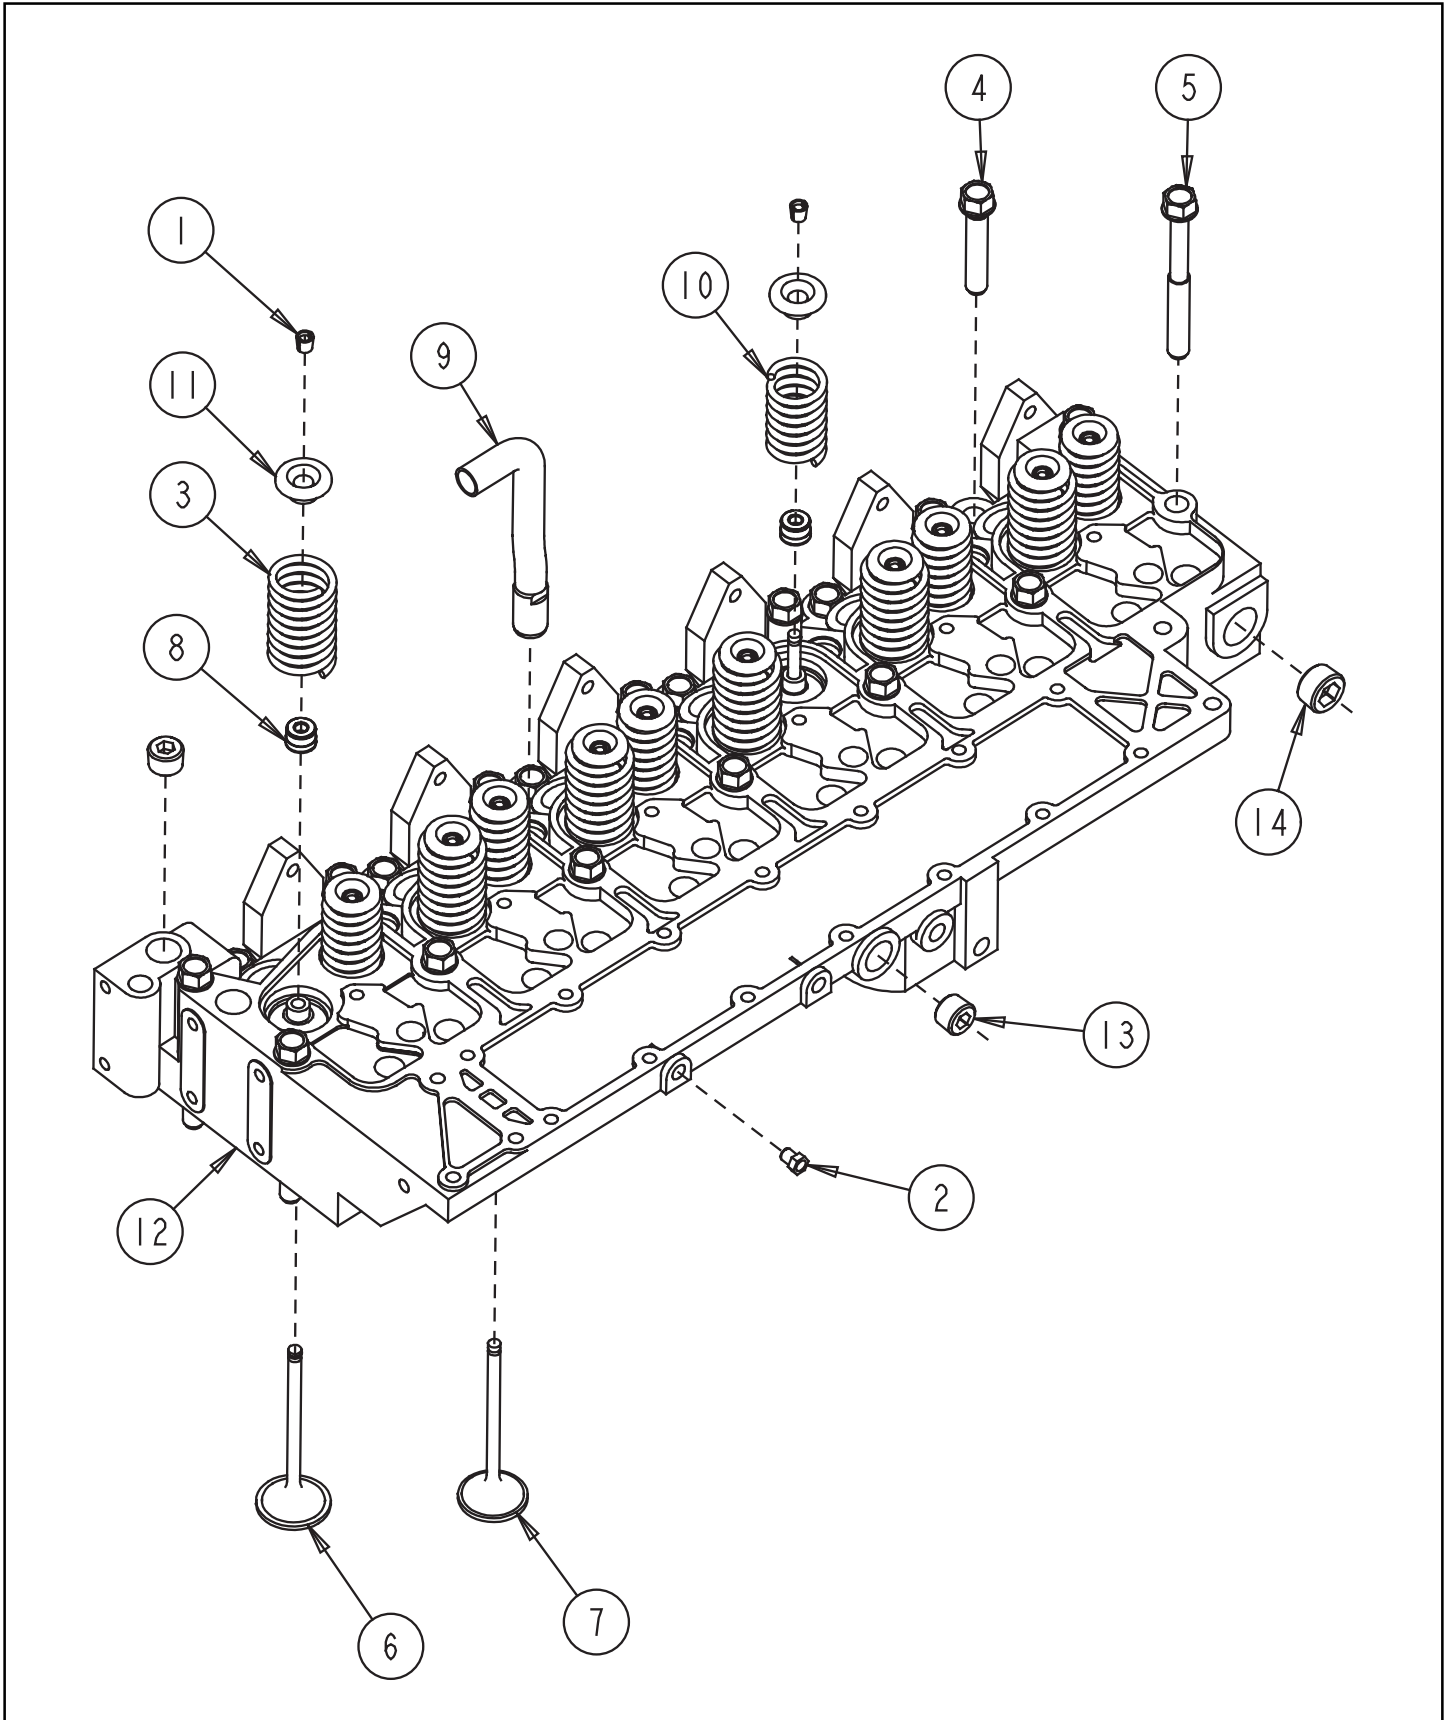

**B-Series Powergen (82.5 KVA To 125 KVA)
CYLINDER BLOCK**

No.	Part Number	Description	Qty.	Remark
1	3908032	Crankshaft, Assembly	1	
2	-3929037	Crankshaft	1	
3	-3929027	Gear, Crankshaft	1	
4	-3904483	Dowel, Pin	1	
5	3812090	Plug, Expansion	5	
6	3900068	Dowel, Ring	2	
7	3900257	Dowel, Pin	2	
8	3900687	Plug, Expansion	1	
9	3900955	Plug, Expansion	2	
10	3900956	Plug, Expansion	2	
11	3901306	Bushing	1	
12	3902343	Dowel, Ring	2	
13	3903492	Assy. Cap Main Bearings	7	
14	3904217	Screw, Hex Flange Head Cap	14	
15	3906230	Bearing, Crankshaft Thrust	1	Not Serviceable Alt. 3927772
16	3906619	Plug, Pipe	1	
17	3007635	Plug, Expansion	4	On Cam Follower side
18	3926047	Seal, O Ring	1	
19	3928797	Block	1	Not Serviceable
20	3929016	Bearing, Main	6	Not Serviceable
21	3929021	Bearing, Main	7	Not Serviceable
22	3936641	Plug Pipe	1	Alternate Part No. 3008486
23	3937214	Nozzle, Piston Cooling	6	Alternate Part No. 3930139
SERVICE PARTS				
A	4080707	Set, Main Bearing (Std.)	1	Set of Main Bearing & Thrust Bearing
B	4080708	Set, Main Bearing	1	Oversize # 1
C	3802072	Set, Main Bearing	1	Oversize # 2
D	3802073	Set, Main Bearing	1	Oversize # 3
E	3802074	Set, Main Bearing	1	Oversize # 4
F	4094029	Sleeve, Salvage	6	Collared Sleeve
G	3936600	Cylinder Block Assembly	1	Complete Cyl. Block Assy.
H	3935334	Cylinder Block Assembly	1	Oversize # 1
I	3903242	Bushing	6	Oversize
J	3904369	Bushing	1	Oversize
K	3936620	Crankshaft Assembly	1	Pin undersize
L	3936621	Crankshaft Assembly	1	Journal undersize
M	3936622	Crankshaft Assembly	1	Pin & Journal undersize

**B-Series Powergen (82.5 KVA To 125 KVA)
CYLINDER HEAD**