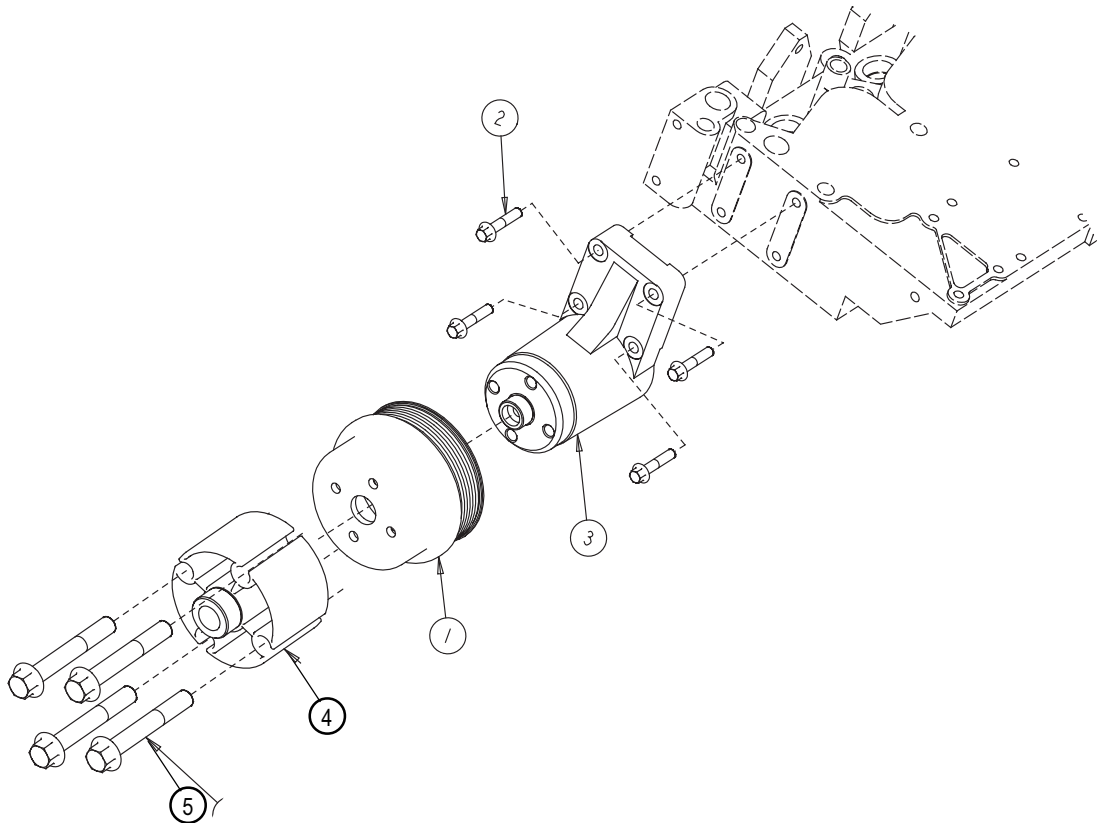

**B-Series Powergen (82.5 KVA To 125 KVA)
FAN, DRIVE**

No.	Part Number	Description	Qty.	Remark
1	3814121	Pulley, Fan	1	
2	3900678	Screw, Hex Flange	4	M8 x 1.25 x 40
3	3913433	Support, Fan	1	
4	3936668	Spacer, Fan Pilot	1	For 6 BTA
5	3904446	Screw, Hex Flange Head Cap	4	M10 x 1.50 x 70 For 6 BTA
6	3922900	Tensioner Belt	1	
7	3925207	Bracket, Tensioner Belt	1	
8	3911560	Belt, 'V' Ribbed	1	Not in above Picture
9	0205-0383	Fan Assy.	1	For 6 BTA
9	0205-0382	Fan Assy.	1	For 6 BT
10	0130-8368	Spacer - Fan	1	For 6 BT
11	0800-6520-46	Screw - Hex Flg. Hd.	4	For 6 BT