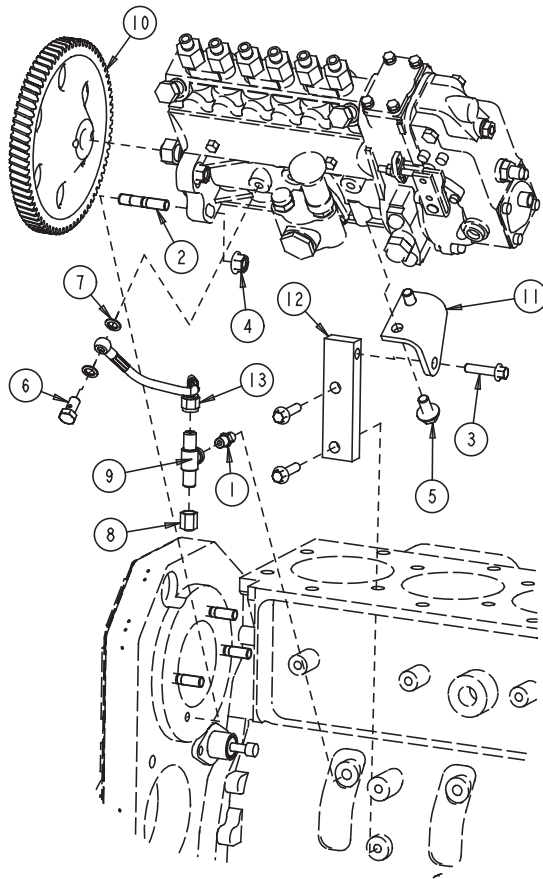

**B-Series Powergen (82.5 KVA To 125 KVA)
FUEL PUMP COUPLING**

No.	Part Number	Description	Qty.	Remark
1	139969	Nipple, Plain Hexagon	1	1/8 NPTF
2	3282372	Stud	4	M10 x 1.5 Both Ends
3	3900632	Screw, Hex Flange	3	M8 x 1.25 x 35
4	3902662	Nut, Hex Flange	4	M10 x 1.50
5	3903990	Screw, Hex Flange	2	M10 x 1.50 x 20
6	3918002	Screw, Banjo Connector	1	M10 x 1.00 x 19
7	3918190	Washer, Sealing	2	
8	3921556	Cap, Tube	1	
9	3924346	Tee, Female Branch	1	
10	3934636	Gear, Fuel Pump	1	
11	3936646	Brace Fuel Pump	1	
12	3936647	Brace, Fuel Pump	1	
13	4093805	Hose, Flexible	1	Old Part No. 3935283