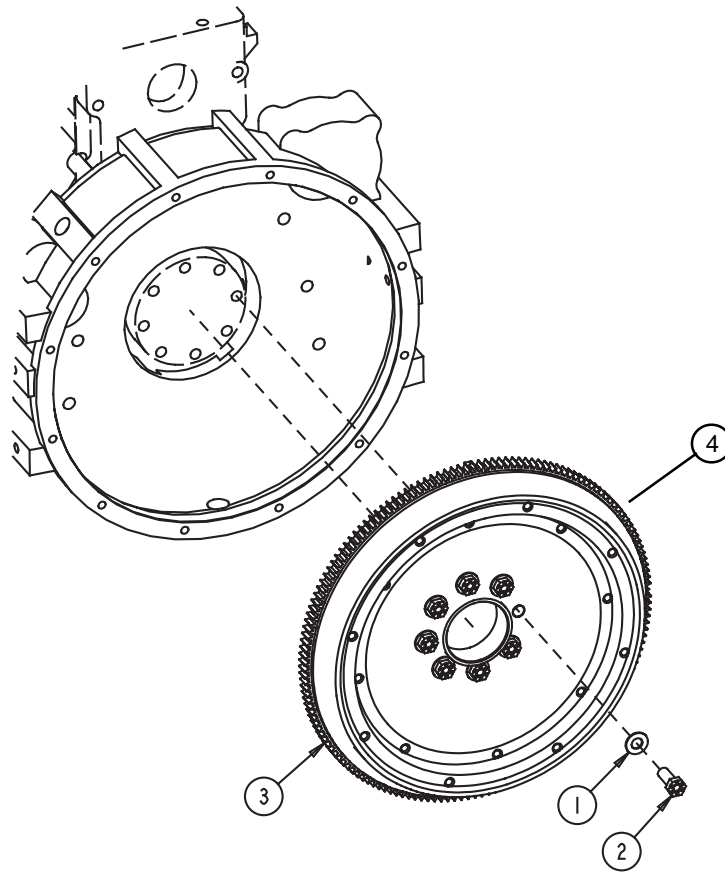

**B-Series Powergen (82.5 KVA To 125 KVA)
FLYWHEEL**

No.	Part Number	Description	Qty.	Remark
1	3900269	Washer, Plain	8	M12
2	3901395	Screw, Hex Head	8	M12 x 1.25 x 32
3	3936821	Flywheel with Ring Gear - SAE 11.5	1	Alternate Part No. 4093655
4	3978313	Ring Gear -159 Teeth	1