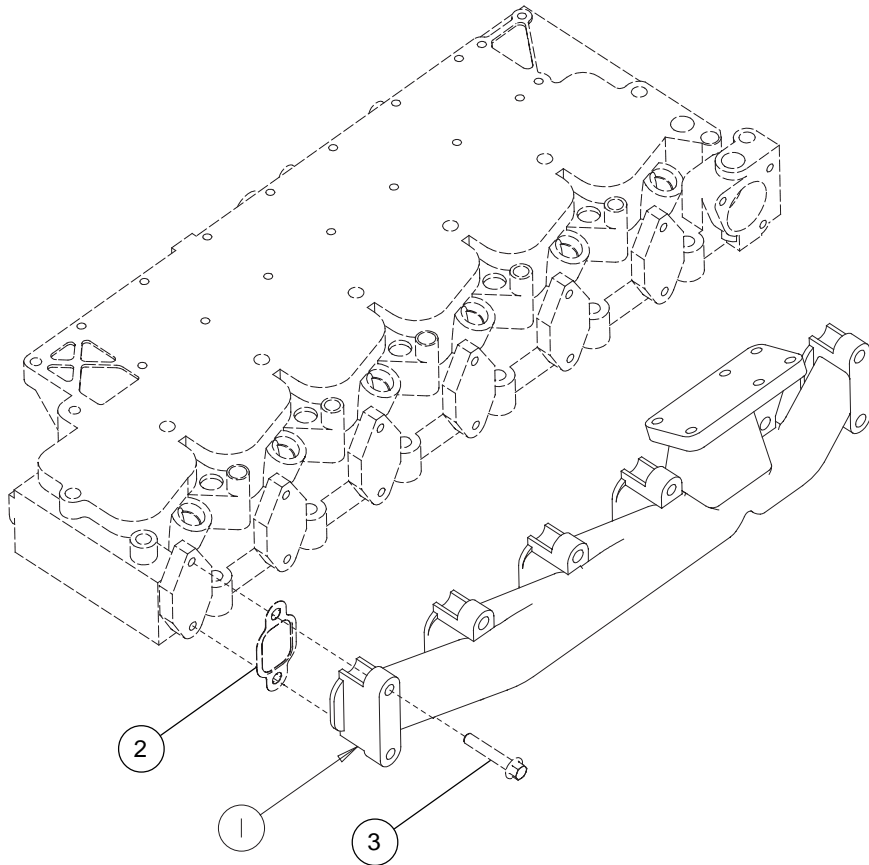

**B-Series Powergen (82.5 KVA To 125 KVA)
EXHAUST MANIFOLD**

No.	Part Number	Description	Qty.	Remark
1	3901683	Manifold, Exhaust	1	
2	3905443	Gasket, Exhaust Manifold	6	
3	3901448	Screw, Flat Head Capscrew	12	M10 x 1.50 x 65