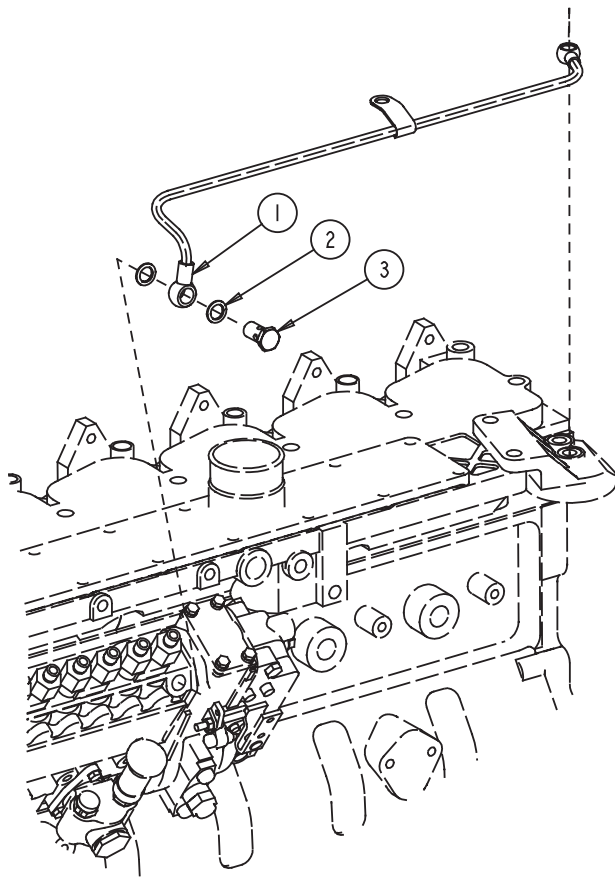

**B-Series Powergen (82.5 KVA To 125 KVA)
FUEL FILTER - PLUMBING**

No.	Part Number	Description	Qty.	Remark
1	4080764	Tube Fuel Supply	1	
1	3162000	Tube, Fuel Supply	1	
2	3918192	Washer, Sealing	2	
3	3924725	Screw, Banjo Connector	1	M14 x 1.50 x 26