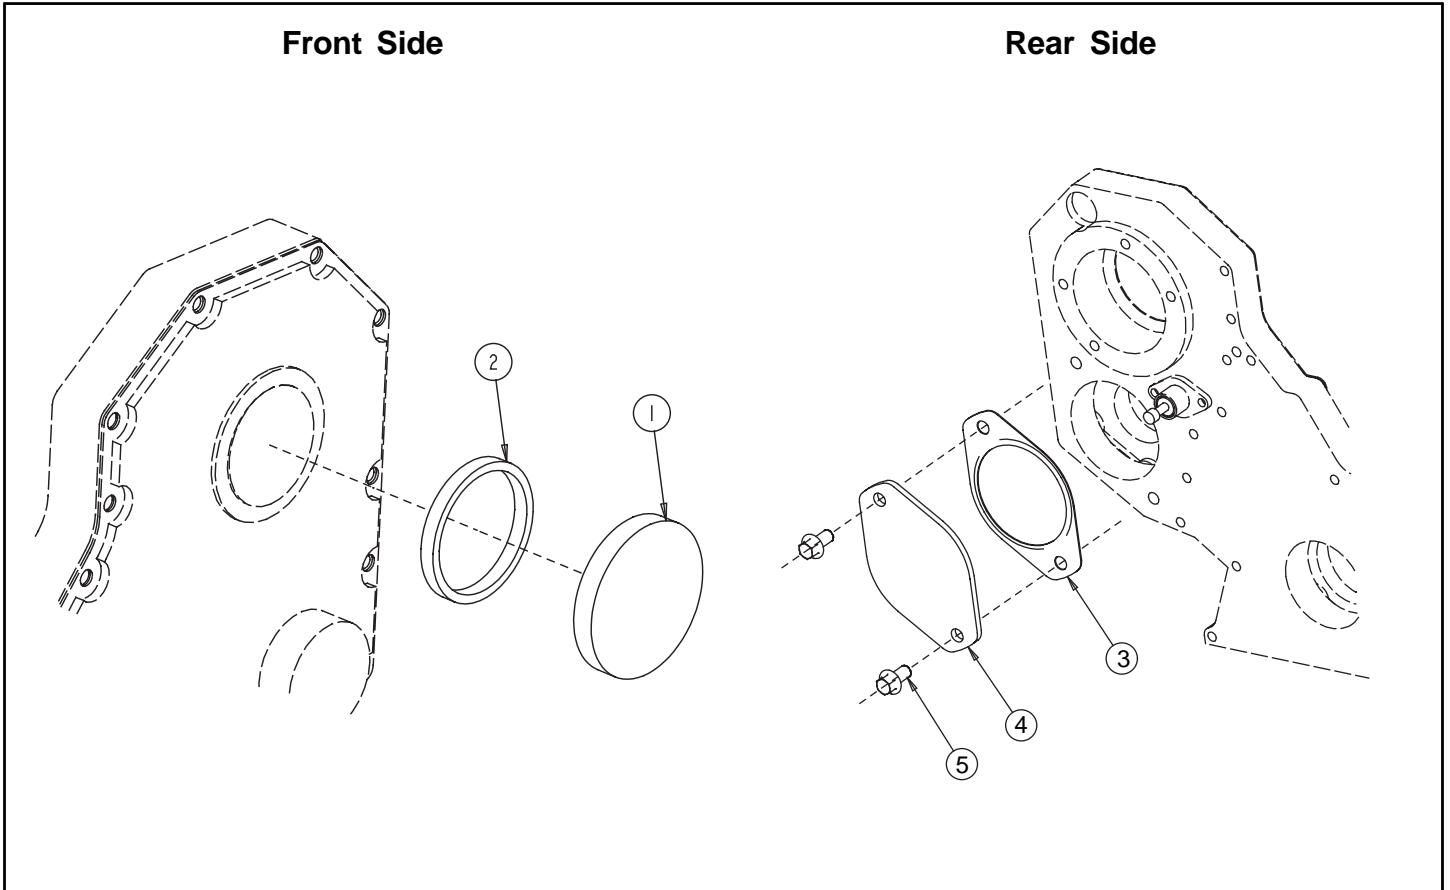

**B-Series Powergen (82.5 KVA To 125 KVA)
DRIVE, GEAR**

No.	Part Number	Description	Qty.	Remark
1	3903463	Cover, Access Hole	1	
2	3903475	Seal, Rectangular	1	
3	3008400	Gasket, Hydraulic	1	
4	3200782	Plate Cover	1	
5	3901249	Screw, Hex Flange	2	M12 x 1.75 x 25