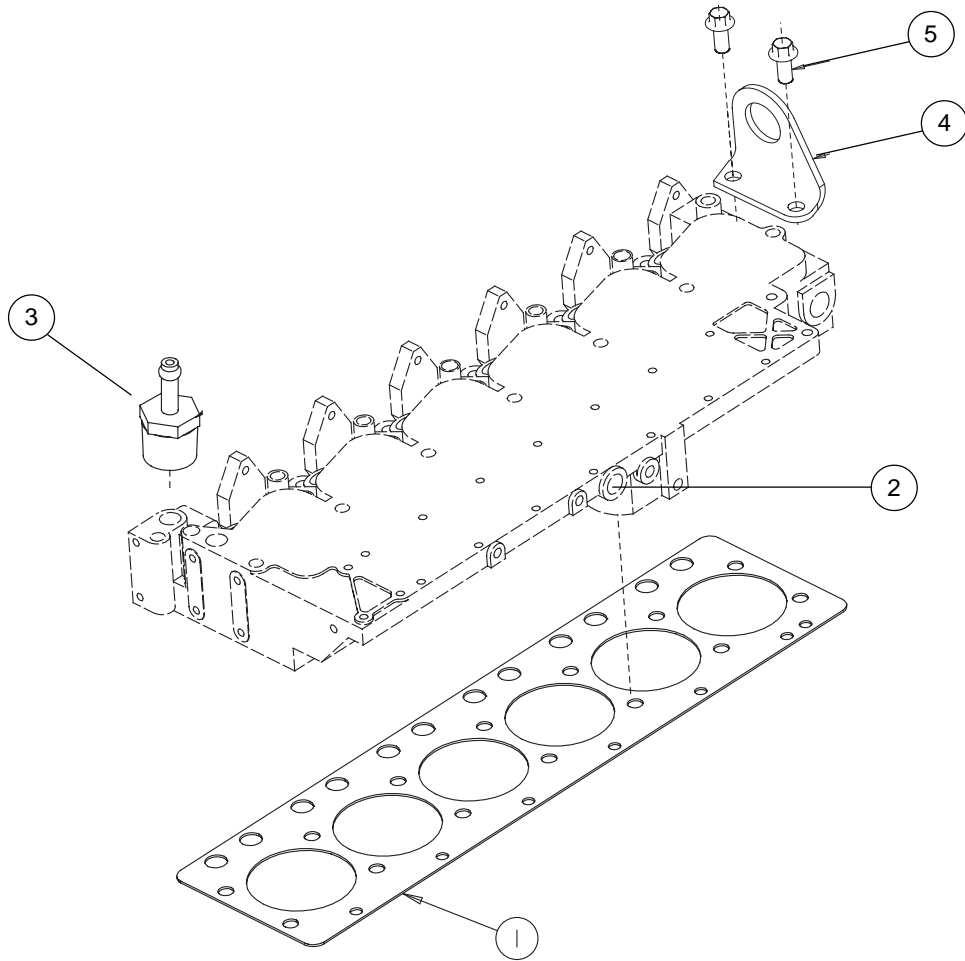

**B-Series Powergen (82.5 KVA To 125 KVA)
CYLINDER HEAD - MOUNTING**

No.	Part Number	Description	Qty.	Remark
1	3282805	Gasket, Cylinder Head	1	
2	3906619	Plug, Pipe	1	
3	3935266	Connector	1	
4	3281012	Bracket, Lifting	1	
5	3910495	Screw, Hex Flange	2	M12 x 1.75 x 30