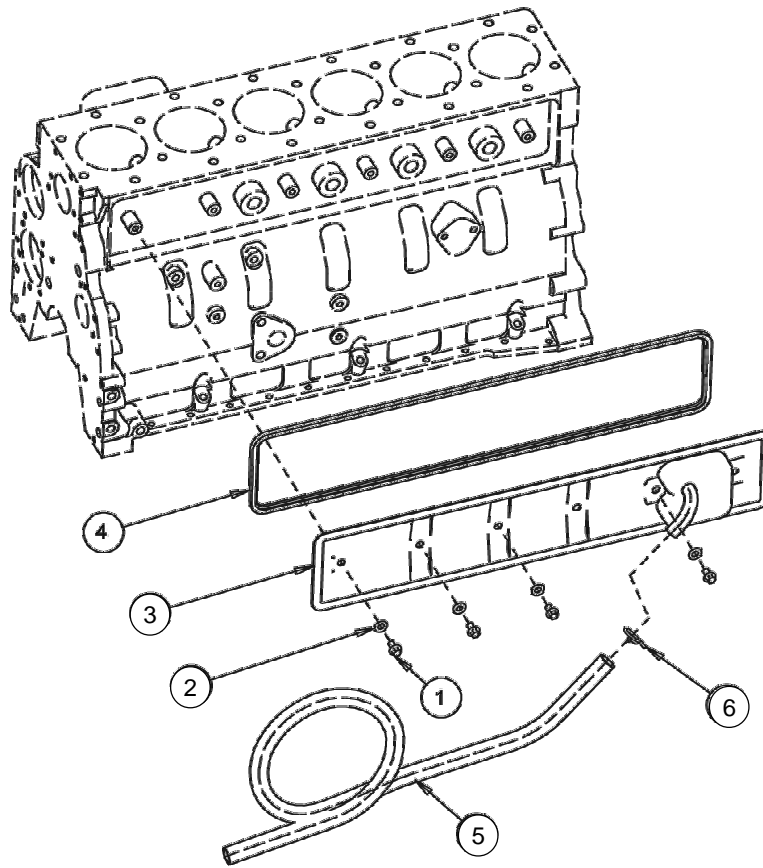

**B-Series Powergen (82.5 KVA To 125 KVA)
COVER, CAM FOLLOWER**

No.	Part Number	Description	Qty.	Remark
1	3900629	Screw Hex Flange	2	M8 x 1.25 x 16
2	3928759	Seal, Grommet	1	
3	3936578	Cover, Push Rod	1	
4	3928832	Gasket, Push Rod	1	
5	3814821	Hose, Plain (Breather)	1	
6	3904230	Clamp, Hose	1