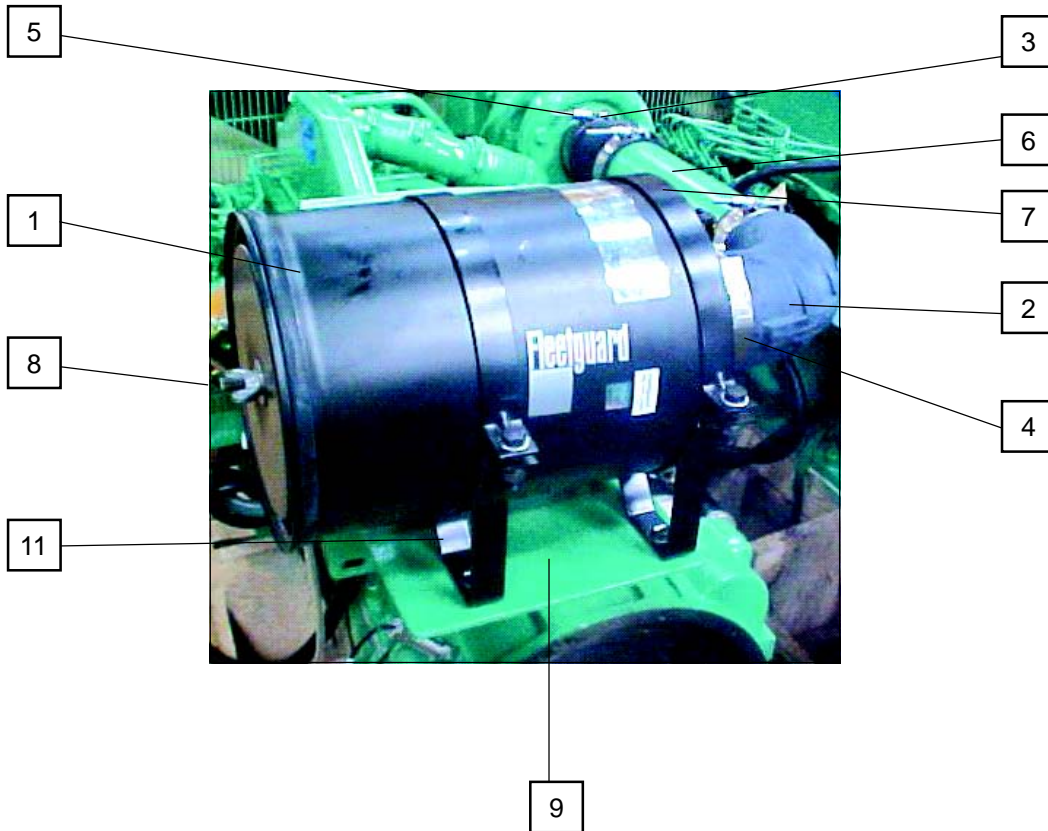

**B-Series Powergen (82.5 KVA To 125 KVA)
AIR CLEANER ASSEMBLY**

No.	Part Number	Description	Qty.	Remark
1	0140-4311	Air Cleaner	1	
2	0503-3158	Elbow-Hose	1	
3	0503-3160	Hose-Vacuum	1	
4	0503-3163-03	Clamp-Hose	3	
5	0503-3163-02	Clamp-Hose	1	
6	0130-8379	Tube-Air	1	
7	0140-4323-02	Indicator-Service	1	
8	0865-0035	Wing Nut	1	
9	0140-4320	Bracket-Air Cleaner	1	
10	0800-6520-56	Screw-Hex Flg Hd	2	
11	0800-6494-45	Screw-Hex Hd	4	
12	0526-2401-12	Washer-fl	8	
13	0850-2114-11	Washer-Sprlk	4	
14	0140-4317	Element, Air Cleaner - Primary	1	
15	0140-4318	Element, Air Cleaner - Safety	1	
16	0860-2127-13	Nut-hex	4