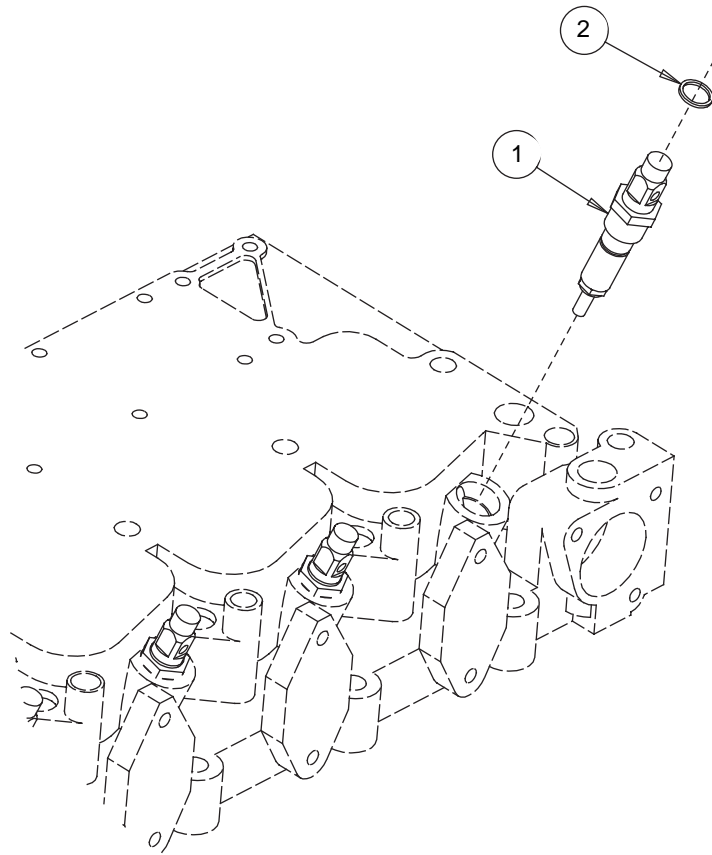

**B-Series Powergen (82.5 KVA To 125 KVA)
INJECTOR ASSEMBLY**

No.	Part Number	Description	Qty.	Remark
1	4080638	Injector Assembly	6	
2	3909358	Seal, Rectrangular	6