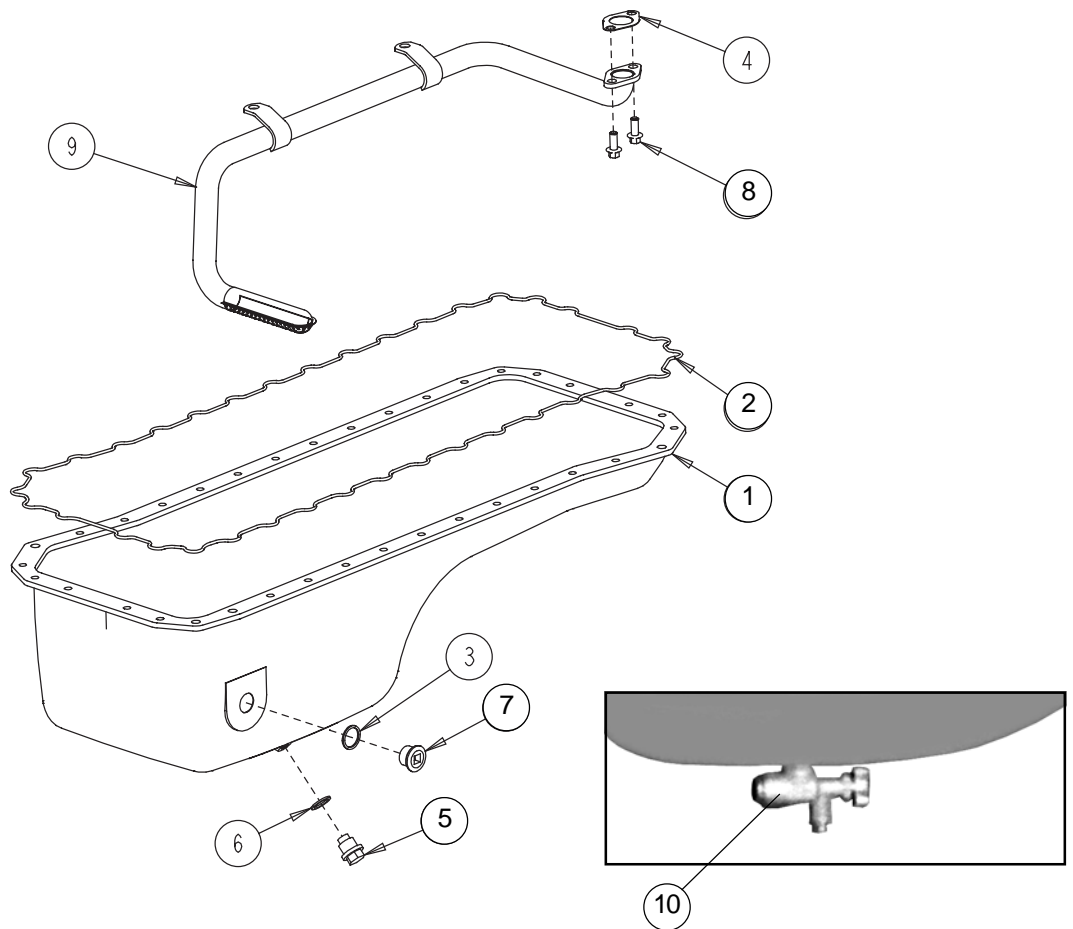

**B-Series Powergen (82.5 KVA To 125 KVA)
OIL, PAN**

No.	Part Number	Description	Qty.	Remark
1	3915703	Oil, Pan	1	
2	3931904	Liquid Gasket	1	Available as 60gms. tube
3	3902425	Washer, Sealing	1	22mm
4	3914383	Gasket, Flange	1	
5	3282266	Plug, Threaded	1	
6	3920773	Washer, Sealing	1	18mm
7	3924147	Plug, Threaded	1	M18 x 1.50 Thd
8	3900630	Screw, Hex Flange	2	M8 x 1.25 x 20
9	4093671	Connection, Oil Sump	1	
10	0504-0319	Valve - Ball	1	
11	69901	Plug - 1/8 NPTF	1	
12	5-915-A	Plug - 1/2 NPTF	1