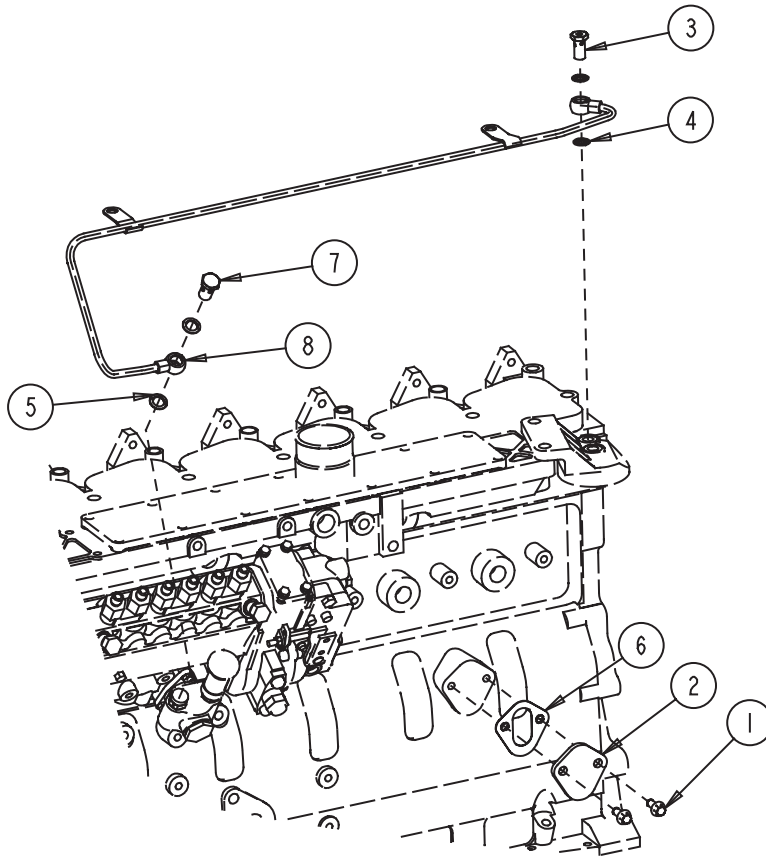

**B-Series Powergen (82.5 KVA To 125 KVA)
FUEL LIFT PUMP**

No.	Part Number	Description	Qty.	Remark
1	3900630	Screw, Hex Flange	2	M8 x 1.25 x 20
2	3904046	Plate, Cover	1	
3	3916361	Screw, Banjo Connection	1	M12 x 1.50 x 24
4	3918191	Washer Sealing	2	12mm
5	3918192	Washer Sealing	2	
6	3923054	Gasket, Cover Plate	1	
7	3924725	Screw, Banjo Connector	1	M14 x 1.50 x 26
8	4080668	Tube, Fuel Supply (Feed Pump to Filter)	1	6BT
8	4080771	Tube, Fuel Supply (Feed Pump to Filter)	1	6BTA