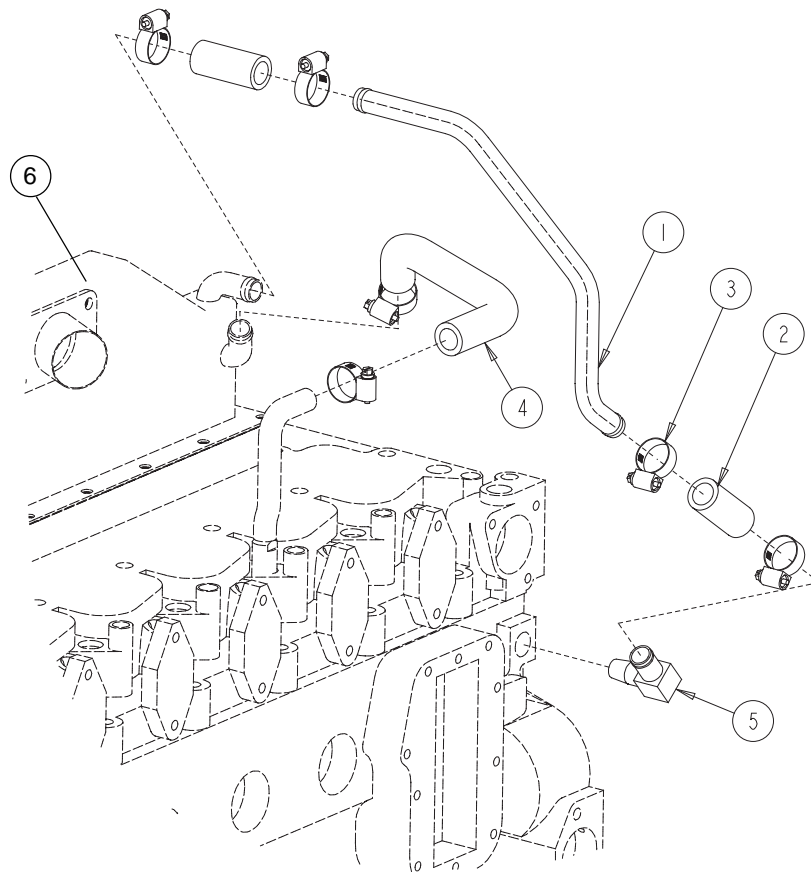

**B-Series Powergen (100 & 125 KVA)
AFTERCOOLER PLUMBING - 6BTA 5.9 G1**

No.	Part Number	Description⁴	Qty.	Remark
1	3282704	Tube, Aftercooler	1	
2	3918611	Hose, Plain	2	
3	3936554	Clamp, Hose	6	
4	4080654	Hose, Elbow	1	
5	4080718	Coupling, Elbow Hose	1	
6	3919806	Aftercooler Assembly	1