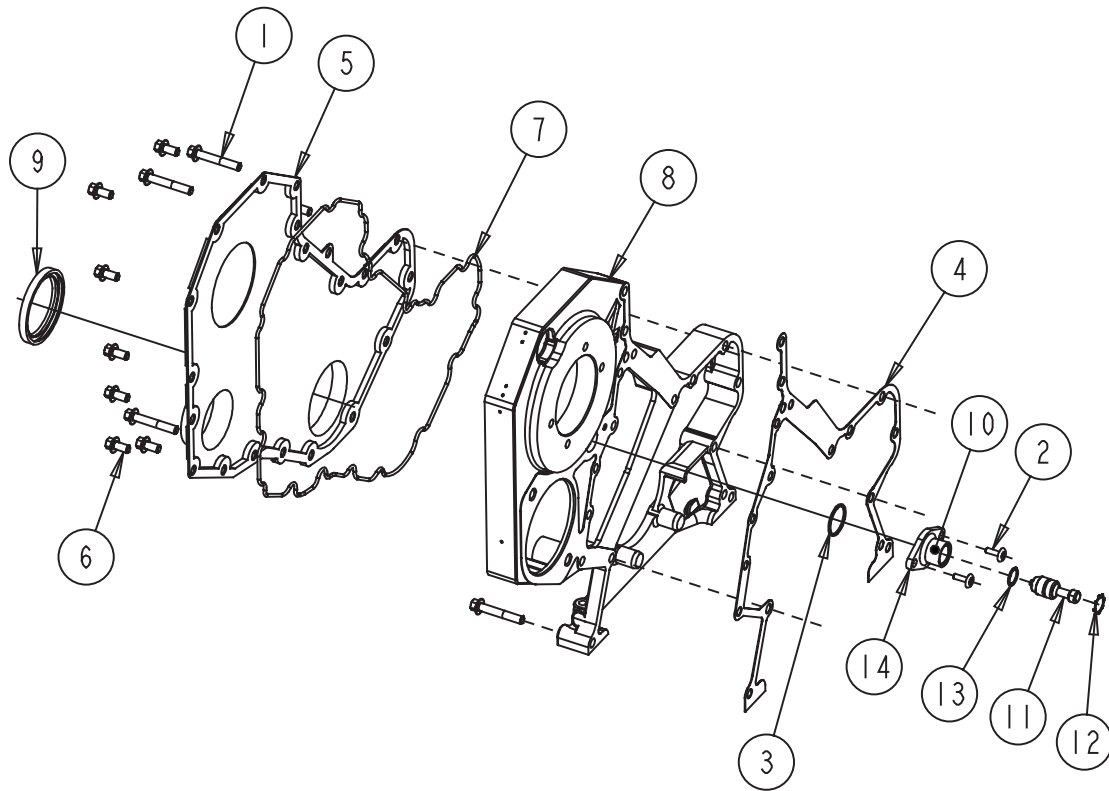

**B-Series Powergen (82.5 KVA To 125 KVA)
COVER, FRONT GEAR**

No.	Part Number	Description	Qty.	Remark
1	3900633	Screw, Hex Flange	11	M8 x 1.25 x 50
2	3907998	Screw, Round Head	2	M5 x 0.80 x 17
3	3915772	Seal, Rectangular	1	
4	3916131	Gasket, Gear Housing	1	
5	3918675	Cover, Gear	1	
6	3924962	Screw, Hex Flange	16	M8 x 1.25 x 16
7	3931904	Liquid Gasket	1	Available in 60 gm Tube.
8	3932120	Housing, Gear	1	Old Part No. 3928019
9	3935959	Seal Oil	1	
10	3913995	Housing, Timing Pin	1	Not Serviceable
11	3903924	Pin, Timing	1	
12	3904849	Ring, Retaining	1	
13	3913994	Seal, 'O' Ring	1	
14	3919683	Housing, Timing Pin	1	
15	3918673	Gasket, Gear Cover	1	Service Part