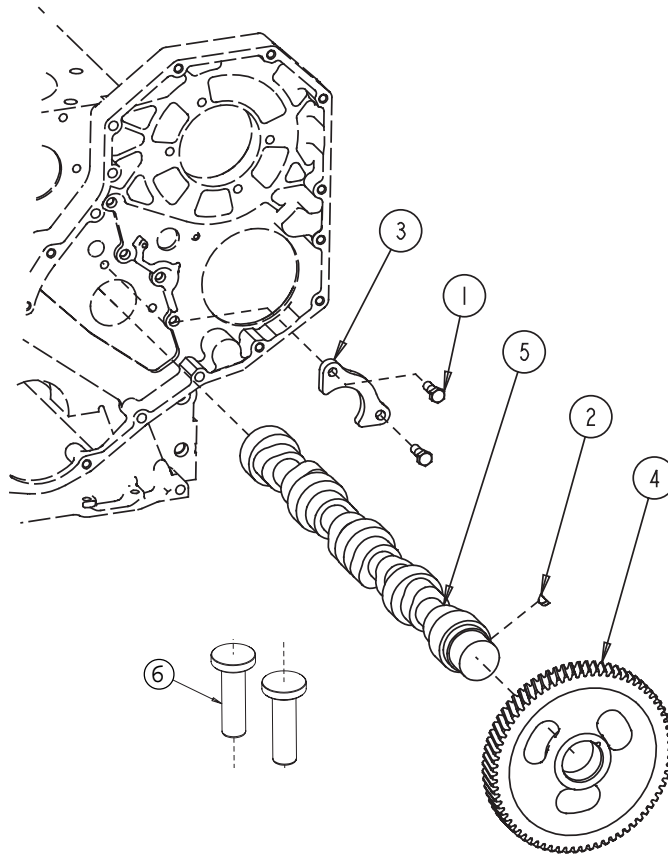

**B-Series Powergen (82.5 KVA To 125 KVA)
CAMSHAFT ASSEMBLY**

No.	Part Number	Description	Qty.	Remark
1	3900227	Screw, Hexagon Head	2	M8 x 1.25 x 22
2	3902332	Key, Plain Woodruf	1	Alternate Part No. 3936612
3	3927155	Support, Camshaft Thrust	1	
4	3929028	Gear, Camshaft	1	
5	3929886	Camshaft	1	
6	3931623	Tappet Valve	8