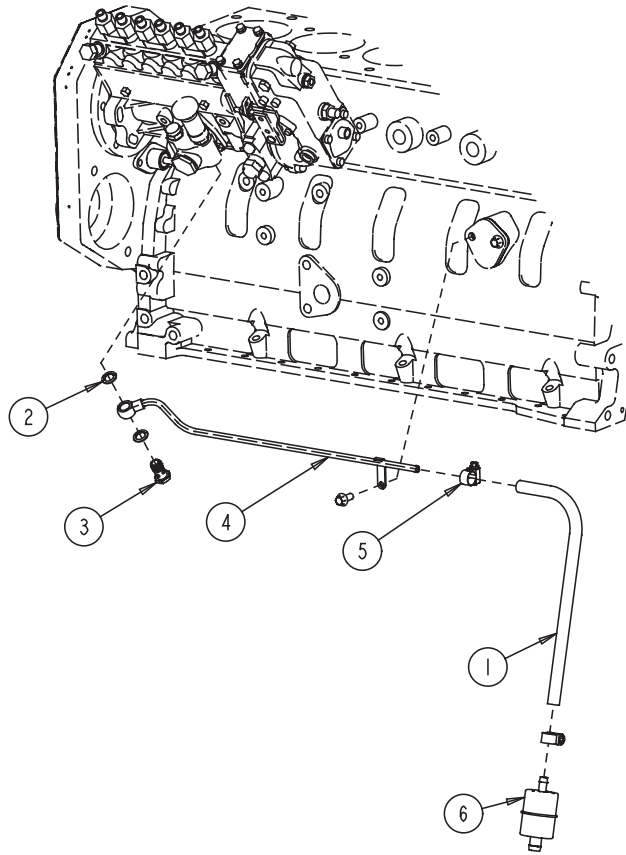

**B-Series Powergen (82.5 KVA To 125 KVA)
FUEL LINES CONNECTIONS**

No.	Part Number	Description	Qty.	Remark
1	3915489	Hose, Plain	1	M14 x 1.50 x 26
2	3918192	Washer, Sealing	2	
3	3924725	Screw, Banjo Connector	1	
4	3935321	Tube Fuel Supply	1	
5	3936583	Clamp, Hose	2	
6	4080720 3936593	Strainer, Fuel Banjo Connector	1 1