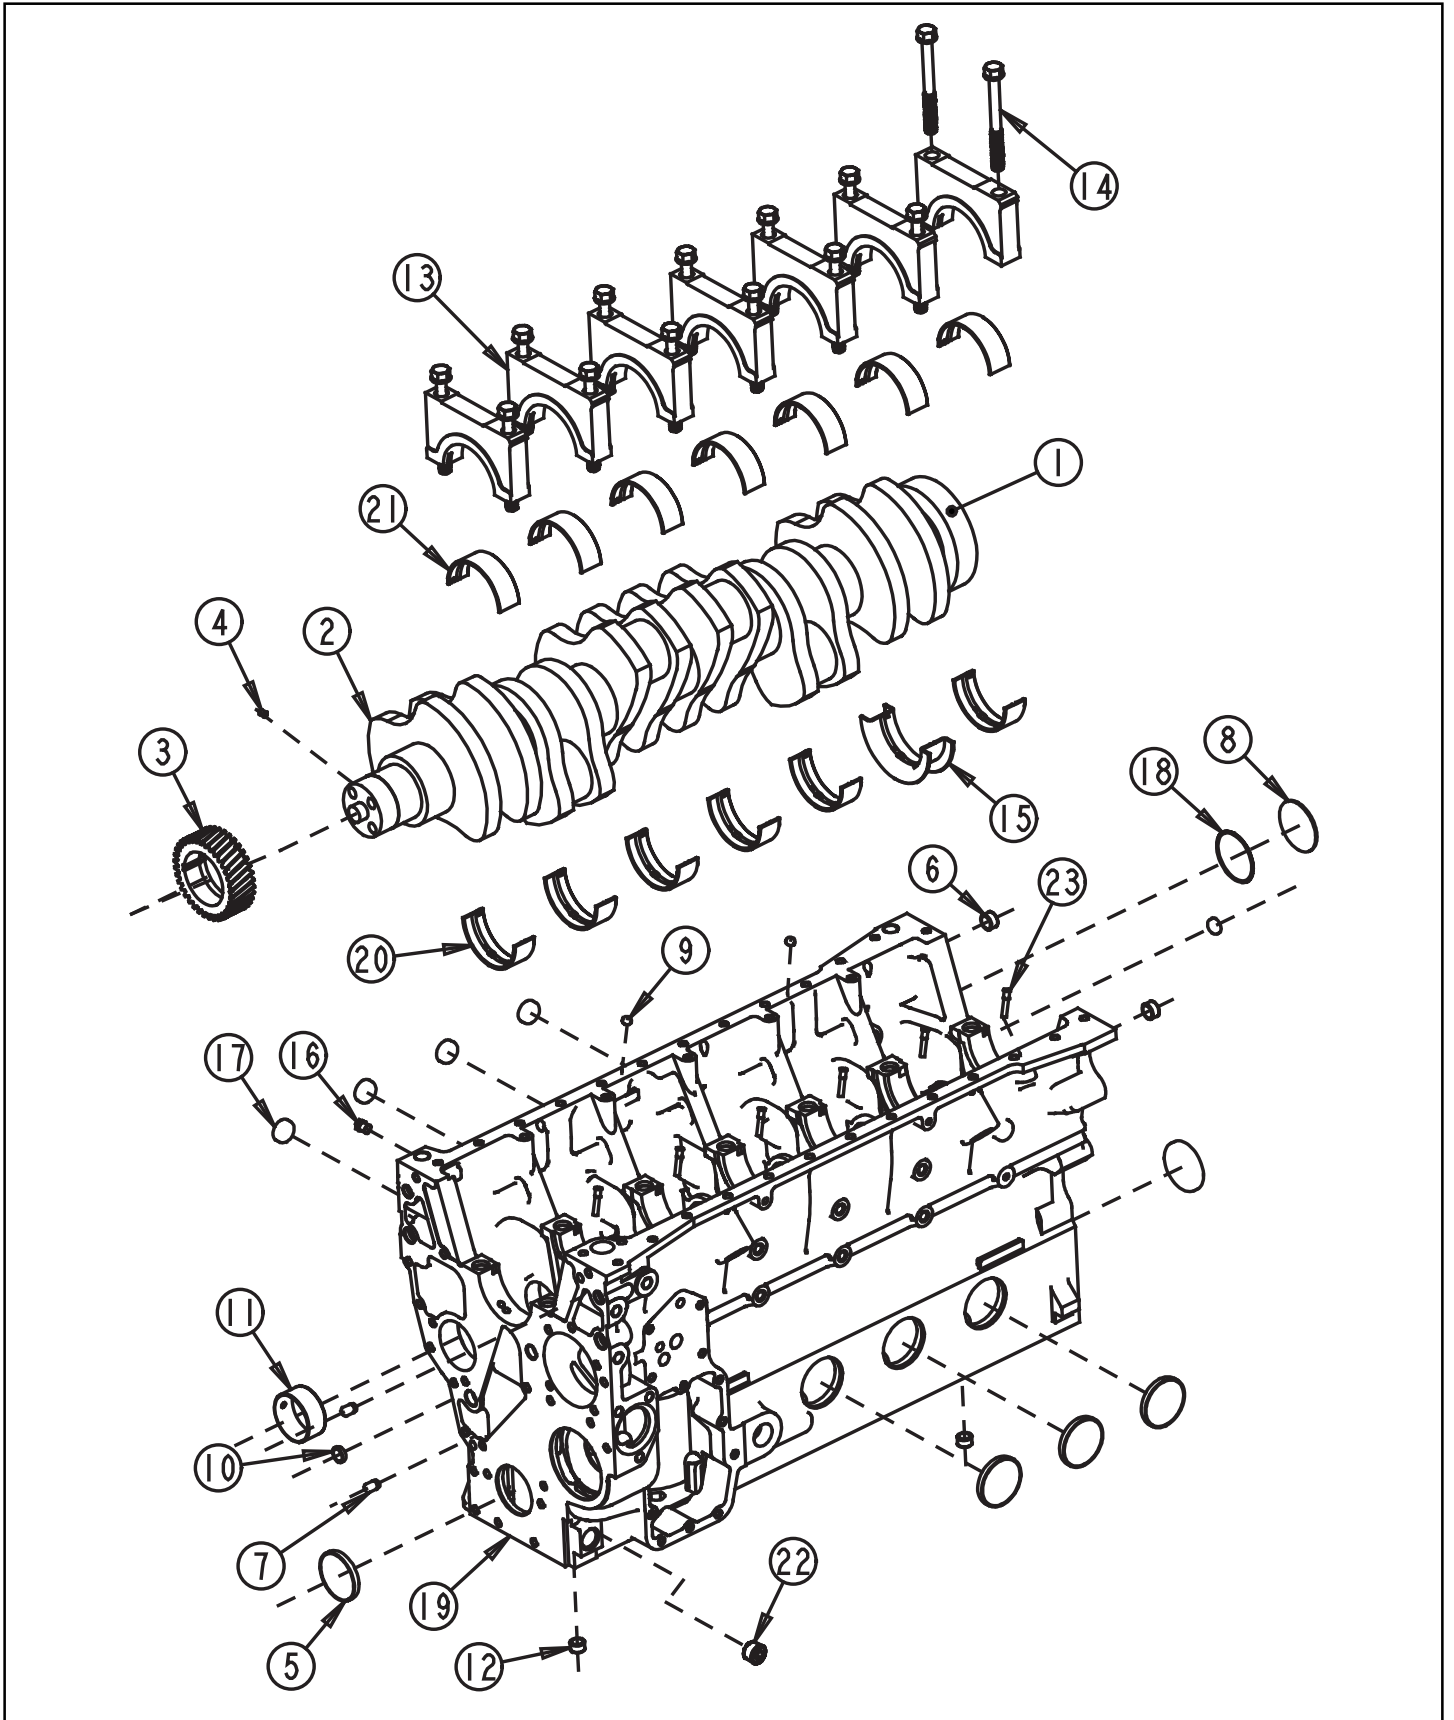

**B-Series Powergen (82.5 KVA To 125 KVA)
CYLINDER BLOCK**

**B-Series Powergen (82.5 KVA To 125 KVA)
CYLINDER BLOCK**

No.	Part Number	Description	Qty.	Remark
1	3908032	Crankshaft, Assembly	1	
2	-3929037	Crankshaft	1	
3	-3929027	Gear, Crankshaft	1	
4	-3904483	Dowel, Pin	1	
5	3812090	Plug, Expansion	5	
6	3900068	Dowel, Ring	2	
7	3900257	Dowel, Pin	2	
8	3900687	Plug, Expansion	1	
9	3900955	Plug, Expansion	2	
10	3900956	Plug, Expansion	2	
11	3901306	Bushing	1	
12	3902343	Dowel, Ring	2	
13	3903492	Assy. Cap Main Bearings	7	
14	3904217	Screw, Hex Flange Head Cap	14	
15	3906230	Bearing, Crankshaft Thrust	1	Not Serviceable Alt. 3927772
16	3906619	Plug, Pipe	1	
17	3007635	Plug, Expansion	4	On Cam Follower side
18	3926047	Seal, O Ring	1	
19	3928797	Block	1	Not Serviceable
20	3929016	Bearing, Main	6	Not Serviceable
21	3929021	Bearing, Main	7	Not Serviceable
22	3936641	Plug Pipe	1	Alternate Part No. 3008486
23	3937214	Nozzle, Piston Cooling	6	Alternate Part No. 3930139
SERVICE PARTS				
A	4080707	Set, Main Bearing (Std.)	1	Set of Main Bearing & Thrust Bearing
B	4080708	Set, Main Bearing	1	Oversize # 1
C	3802072	Set, Main Bearing	1	Oversize # 2
D	3802073	Set, Main Bearing	1	Oversize # 3
E	3802074	Set, Main Bearing	1	Oversize # 4
F	4094029	Sleeve, Salvage	6	Collared Sleeve
G	3936600	Cylinder Block Assembly	1	Complete Cyl. Block Assy.
H	3935334	Cylinder Block Assembly	1	Oversize # 1
I	3903242	Bushing	6	Oversize
J	3904369	Bushing	1	Oversize
K	3936620	Crankshaft Assembly	1	Pin undersize
L	3936621	Crankshaft Assembly	1	Journal undersize
M	3936622	Crankshaft Assembly	1	Pin & Journal undersize