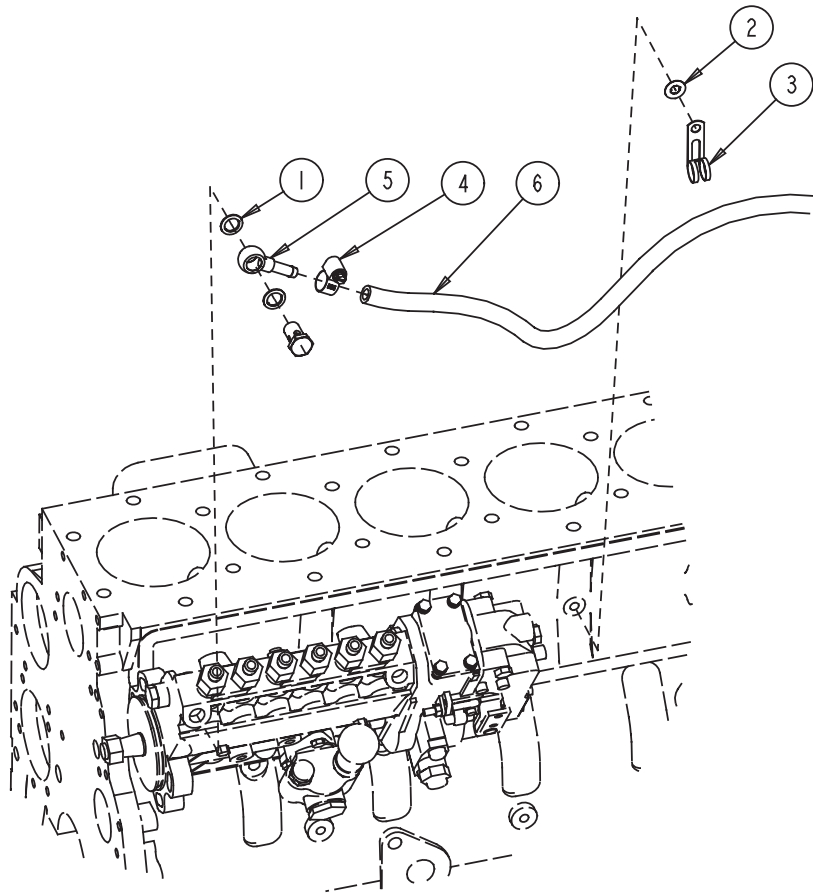

**B-Series Powergen (82.5 KVA To 125 KVA)
FUEL DRAIN TUBE**

No.	Part Number	Description	Qty.	Remark
1	3918192	Washer, Sealing	2	
2	3928759	Seal, Grommet	1	
3	3935267	Clamp	1	
4	3936583	Clamp, Hose	1	
5	3936593	Banjo Connector	1	
6	3936594	Hose, Straight	1