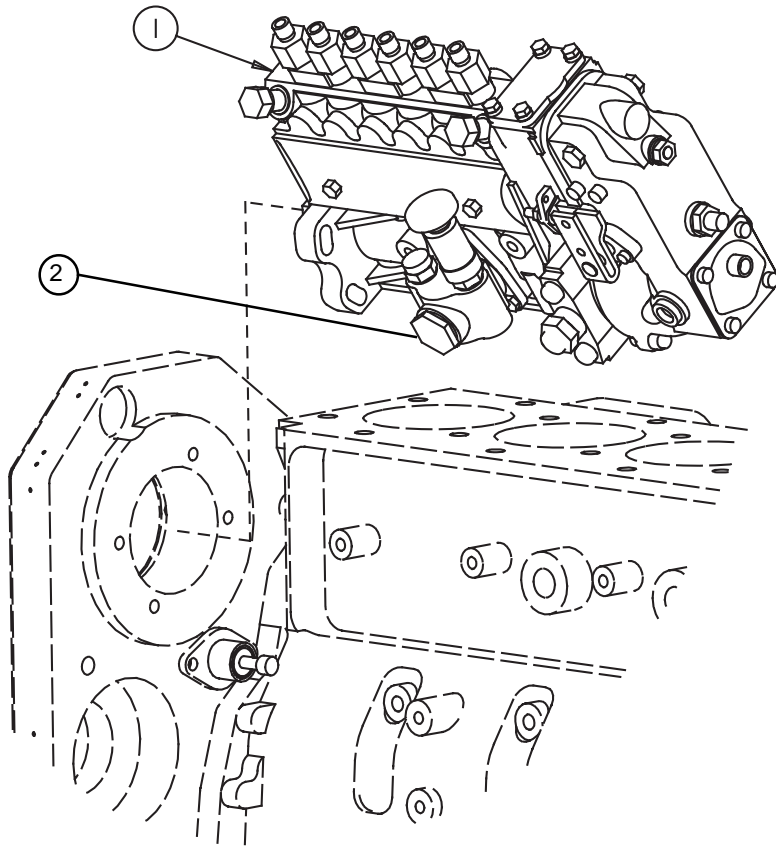

**B-Series Powergen (82.5 KVA To 125 KVA)
FUEL INJECTION PUMP**

No.	Part Number	Description	Qty.	Remark
1	4093809	Pump, Fuel Injection (75/82.5 KVA)	1	6 BT 5.9 G/G1
1	4093810	Pump, Fuel Injection (100 KVA)	1	6 BTA 5.9 G1
1	4093811	Pump, Fuel Injection (125 KVA)	1	6 BTA 5.9 G2-I
2	3935319	Feed Pump, Fuel (MICO)