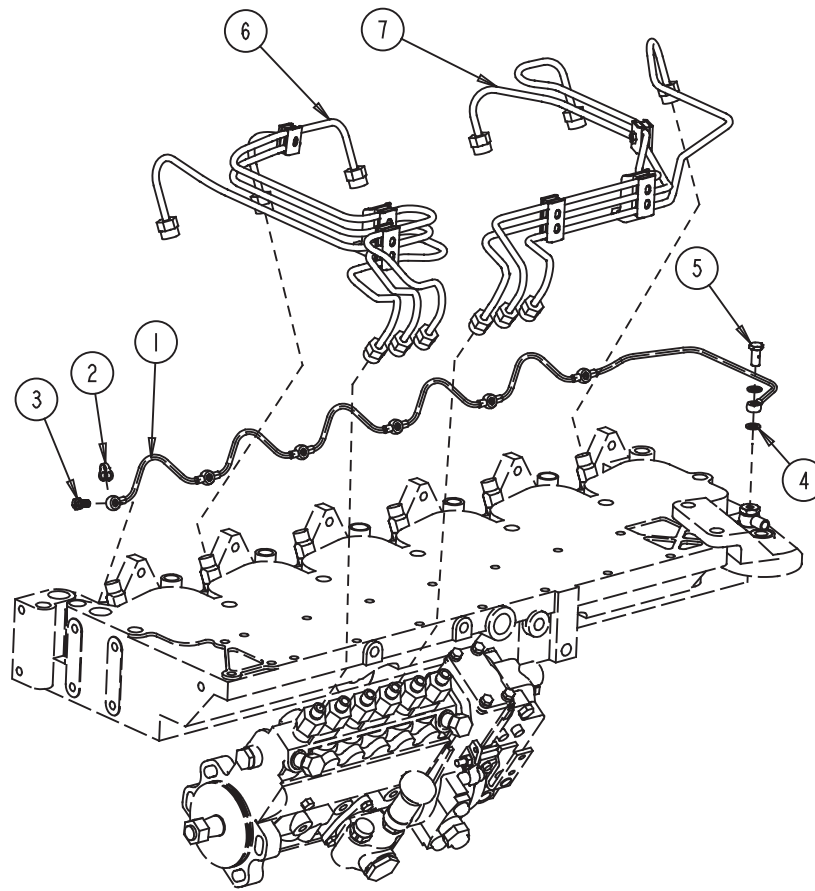

**B-Series Powergen (100 & 125 KVA)
FUEL INJECTION PUMP - PLUMBING - 6 BTA 5.9 G1/G2-1**

No.	Part Number	Description	Qty.	Remark
1	3162001	Manifold, Fuel	1	
2	3903380	Seal, Banjo Connector	6	6.2 mm
3	3905307	Screw, Banjo Connector	6	M6 x 1.00 x 14.3
4	3918188	Washer, Sealing	2	8mm
5	3924726	Valve, Check	1	M8 x 1.25 x 17.5
6	3931842	Tube, Inj Fuel Supply	1	
7	3931843	Tube, Inj Fuel Supply	1