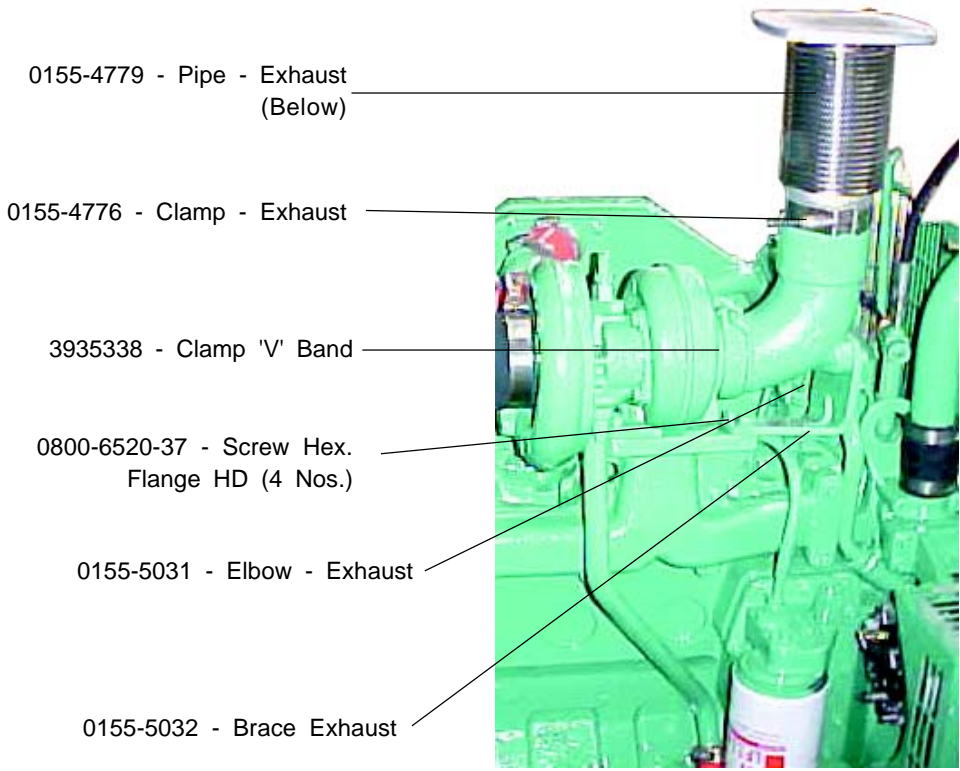

**B-Series Powergen (82.5 KVA To 125 KVA)
EXHAUST ASSEMBLY**

No.	Part Number	Description	Qty.	Remark
1	0155-5031	Elbow - exhaust	1	
2	0155-4776	Clamp - Exhaust	1	
3	0155-4779	Pipe - Exhaust	1	
4	0505-2545	Plug - Pipe	1	
5	0155-5032	Bracket - Exhaust	1	
6	0800-6520-37	Screw Hex Flange Hd	4	
	0155-5034	Muffler	1	6BT
	0155-5035	Muffler	1	6BTA
7	0155-4778	Gasket - Exhaust	3	
8	0814-2167	Screw, Twelve Point Cap	8	
9	0155-4777	Flange	3	Added in place of 3228968 Not in Sos