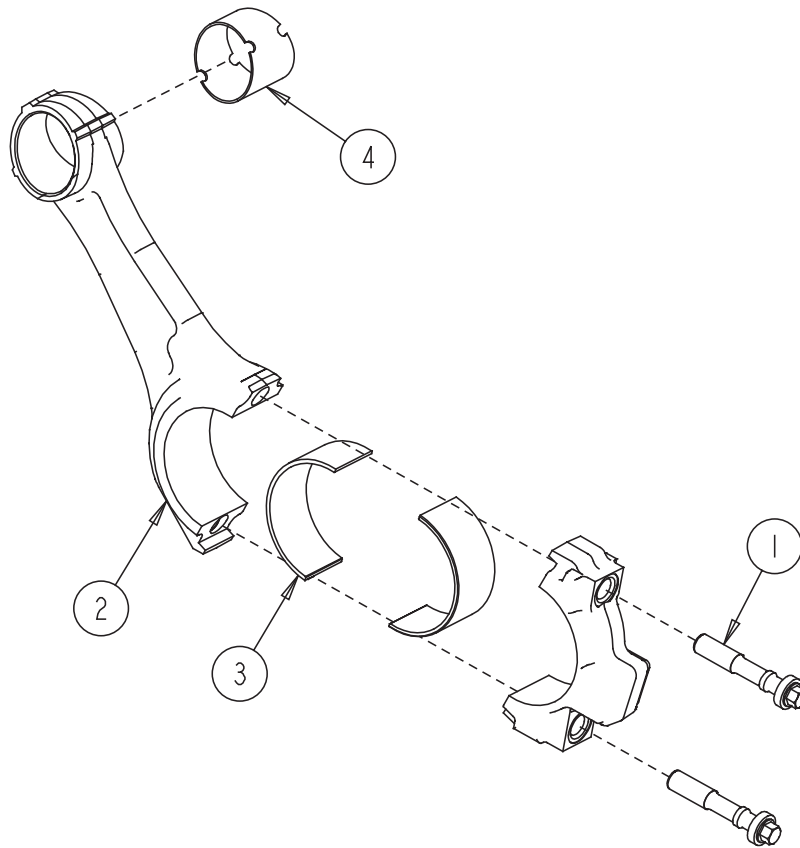

**B-Series Powergen (82.5 KVA To 125 KVA)
CONNECTING ROD ASSEMBLY**

No.	Part Number	Description	Qty.	Remark
1	3900919	Screw, Connecting Rod Cap	12	MJ11 x 1.25 x 59
2	3935349	Rod, Engine Connecting	6	
3	3939859	Bearing, Connecting Rod	12	Not Serviceable
4	3941476	Bushing	6	
5	3535349	Rod, Engine	6	For Service
6	3900919	Screw, Con-Rod Cap	12	
7	3935348			
8	4891178	Bushing	6	
		SERVICE PARTS		
A	4080702	Set, Connecting Rod Bearing	1	Standard
B	4080703	Set, Connecting Rod Bearing	1	Oversize 1
C	4080704	Set, Connecting Rod Bearing	1	Oversize 2
D	4080705	Set, Connecting Rod Bearing	1	Oversize 3
E	4080706	Set, Connecting Rod Bearing	1	Oversize 4