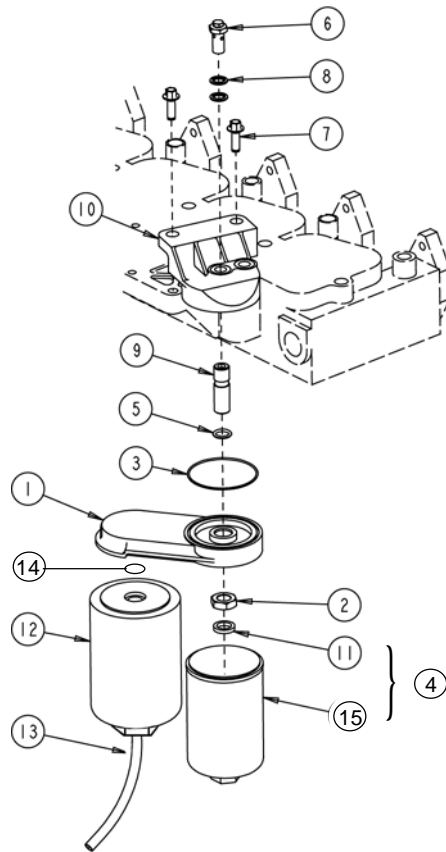

**B-Series Powergen (82.5 KVA To 125 KVA)
FUEL FILTER**

No.	Part Number	Description	Qty.	Remark
1	3897331	Head, Fuel Filter	1	
2	3903293	Nut, Regular Hexagonal	1	M16 x 1.50 Hex.
3	3903546	Seal, O Ring	1	
4	3903640	Fuel Filter with Rectangular Gasket	1	Serviceable by Fleetguard
5	3903846	Seal, O Ring	1	
6	3905860	Screw, Banjo Connector	1	
7	3918109	Screw, Hex Flange	2	
8	3918191	Washer, Sealing	2	
9	3925955	Adaptor, Filter Head	1	M16 x 1.50 (Both Ends)
10	3931892	Head, Fuel Filter	1	
10	3930969	Head Fuel Filter	1	
11	4080677	Gasket Rectangular	1	
12	4093731	Separator, Fuel Water	1	Serviceable by Fleetguard
13	4093732	Drain Valve	1	Serviceable by Fleetguard
14	4080678	Gasket Rectangular	1	
15	4080713	Fuel Filter (without Rectangular Gasket)	1