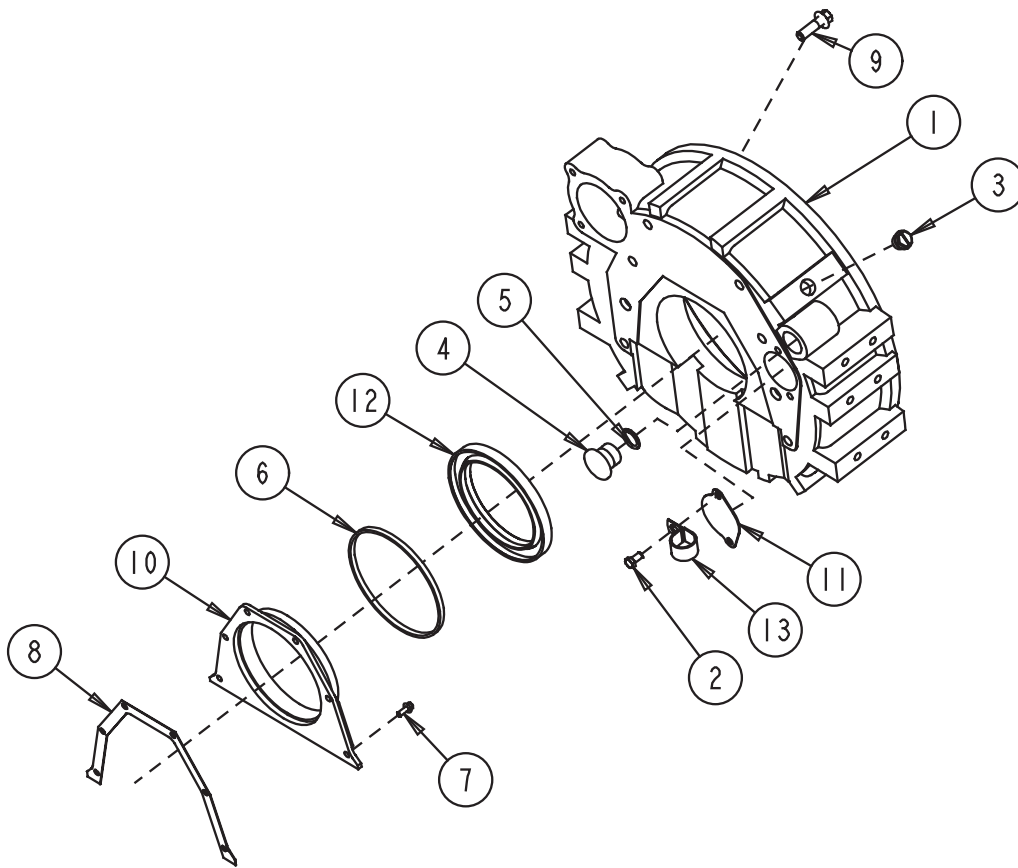

**B-Series Powergen (82.5 KVA To 125 KVA)
HOUSING, FLYWHEEL**

No.	Part Number	Description	Qty.	Remark
1	3353826	Housing, Flywheel	1	
2	3900225	Screw, Hexagon Head	2	M8 x 1.25 x 16
3	3904181	Plug, Threaded	1	
4	3910248	Plug, 'O' Ring	1	
5	3910260	Seal 'O' Ring	1	
6	3912473	Seal, Rectangular	1	
7	3913638	Screw, Hex Flange	6	M6 x 1.00 x 16
8	3914386	Gasket, Rear Cover	1	
9	3920447	Screw, Hex Flange	8	M12 x 1.75 x 40
10	3921043	Cover, Rear	1	
11	3925234	Plate, Cover	1	
12	3933262	Seal, Oil	1	
13	4080757	Clip	1