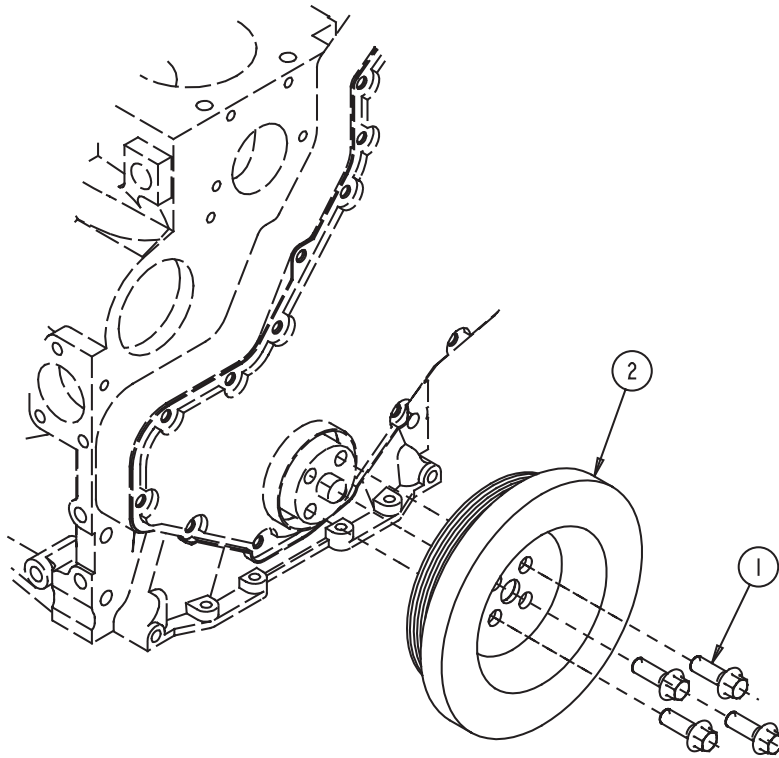

**B-Series Powergen (82.5 KVA To 125 KVA)
DAMPER, VIBRATION**

No.	Part Number	Description	Qty.	Remark
1	3903857	Screw, Hex Flange	4	M12 x 1.25 x 36
2	3914454	Damper, Vibration	1