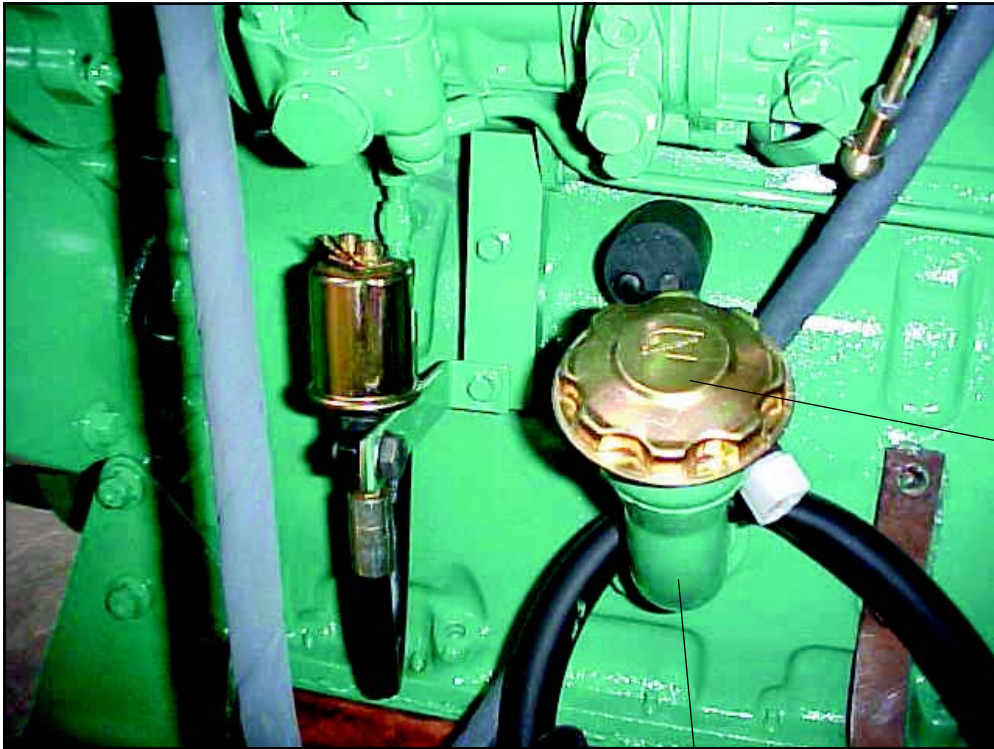

**B-Series Powergen (82.5 KVA To 125 KVA)
OIL FILLER TUBE & CAP**

0159-1741 -
Cap Filler

0123-2432 - Tube Oil

No.	Part Number	Description	Qty.	Remark
-	0123-2432	Tube - Oil	1	
-	0159-1741	Cap - Filler	1