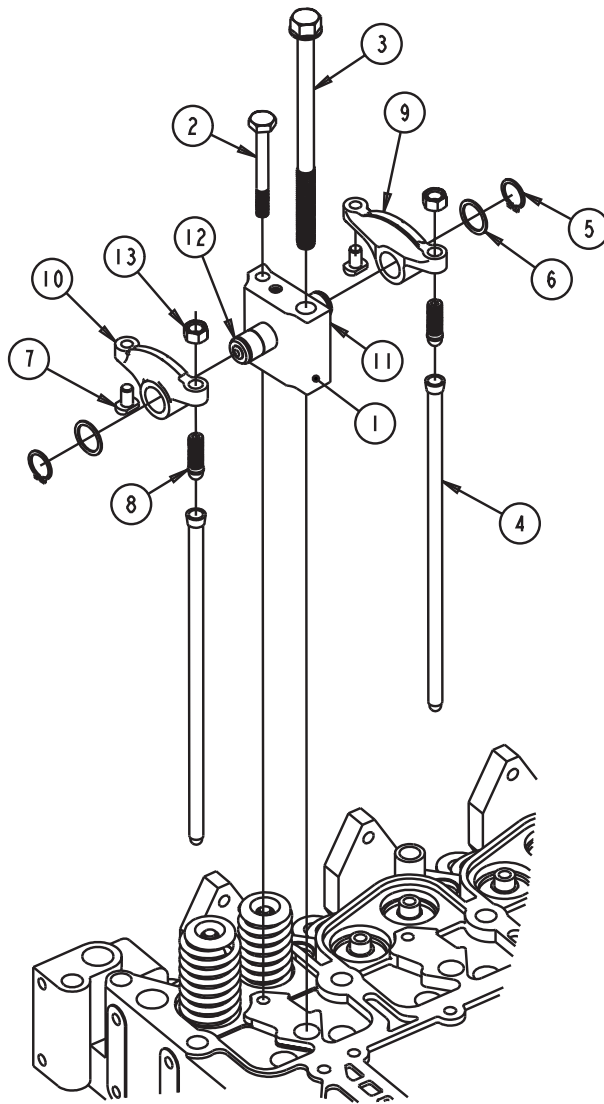

**B-Series Powergen (82.5 KVA To 125 KVA)
COVER, CAM FOLLOWER**

No.	Part Number	Description	Qty.	Remark
1	3900629	Screw Hex Flange	2	M8 x 1.25 x 16
2	3928759	Seal, Grommet	1	
3	3936578	Cover, Push Rod	1	
4	3928832	Gasket, Push Rod	1	
5	3814821	Hose, Plain (Breather)	1	
6	3904230	Clamp, Hose	1	

No.	Part Number	Description	Qty.	Remark
1	3353826	Housing, Flywheel	1	
2	3900225	Screw, Hexagon Head	2	M8 x 1.25 x 16
3	3904181	Plug, Threaded	1	
4	3910248	Plug, 'O' Ring	1	
5	3910260	Seal 'O' Ring	1	
6	3912473	Seal, Rectangular	1	
7	3913638	Screw, Hex Flange	6	M6 x 1.00 x 16
8	3914386	Gasket, Rear Cover	1	
9	3920447	Screw, Hex Flange	8	M12 x 1.75 x 40
10	3921043	Cover, Rear	1	
11	3925234	Plate, Cover	1	
12	3933262	Seal, Oil	1	
13	4080757	Clip	1	

No.	Part Number	Description	Qty.	Remark
1	3934920	Rocker Assy	6	
2	3901221	Screw, Hex Head	6	M8 x 1.25 x 75
3	3920781	Screw, Hex Flange	6	
4	3284377	Rod, Push	12	
5	3900242	Ring, Retaining	12	(Service Part)
6	3900245	Washer, Plain	12	(Service Part) M19
7	3900705	Insert, Rocker Lever	12	(Service Part)
8	3900706	Screw, RKR LVR Adjust	12	(Service Part)
9	3910810	Lever, Rocker	6	(Service Part)
10	3910811	Lever, Rocker	6	(Service Part)
11	3911423	Support, Rocker Lever	6	(Service Part)
12	3922487	Shaft, Rocker Lever	6	(Service Part)
13	3927692	Nut, Heavy Hexagon	12	(Service Part) 3/8-24 THD.