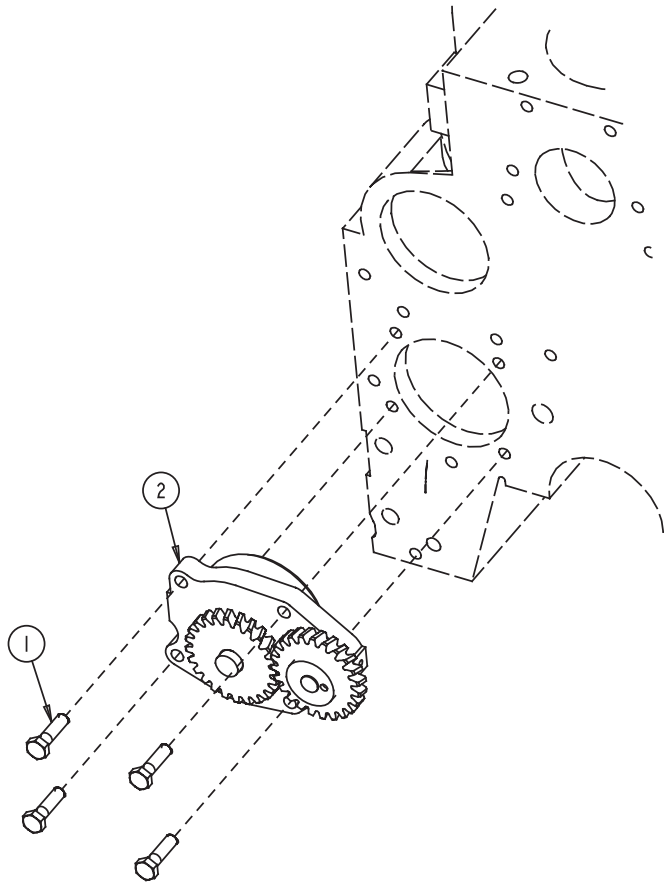

**B-Series Powergen (82.5 KVA To 125 KVA)
LUBRICATING, PUMP**

No.	Part Number	Description	Qty.	Remark
1	3900677	Screw, Hex Head	4	M8 x 1.25 x 30
2	3937404	Pump Lubricating	1	Old Part No. 3941742