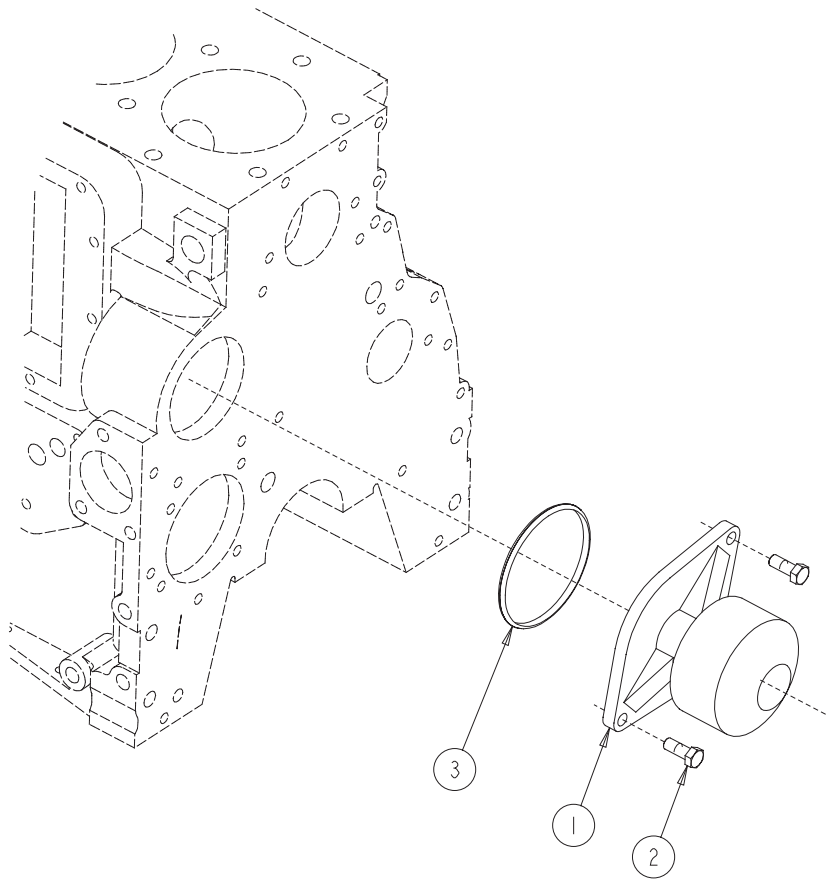

**B-Series Powergen (82.5 KVA To 125 KVA)
WATER PUMP**

No.	Part Number	Description	Qty.	Remark
1	3285410	Pump, Water	1	
2	3900227	Screw, Hex Head	2	M8 x 1.25 x 22
3	3903297	Seal, 'O' Ring	1