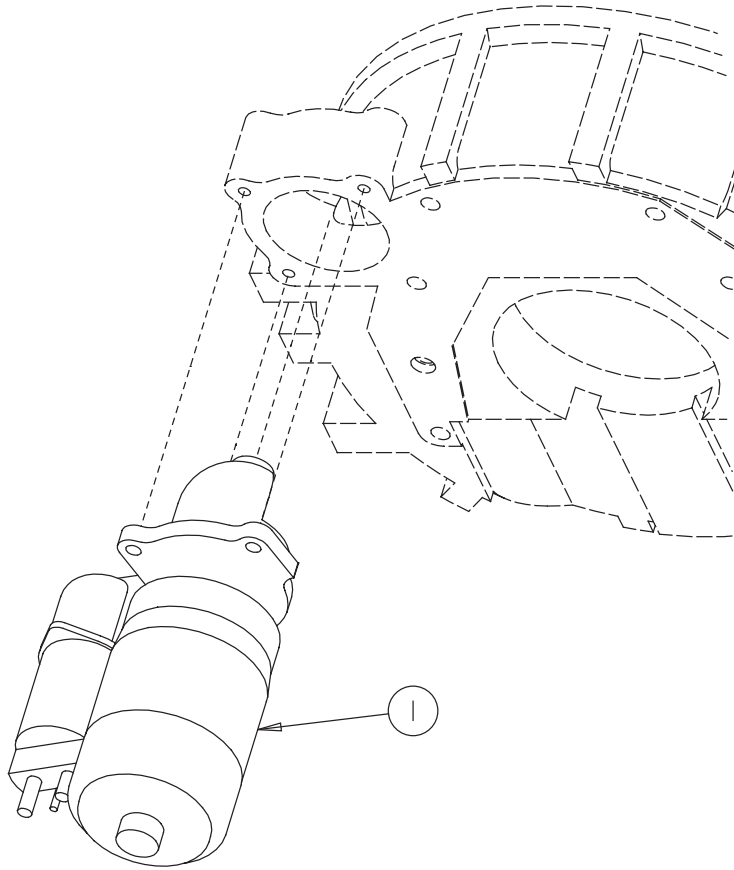

**B-Series Powergen (82.5 KVA To 125 KVA)
STARTING MOTOR**

No.	Part Number	Description	Qty.	Remark
1	4080645	Starter Motor 12V	1	
2	3903834	Screw, Twelve Point	3	M10x1.5 x 35