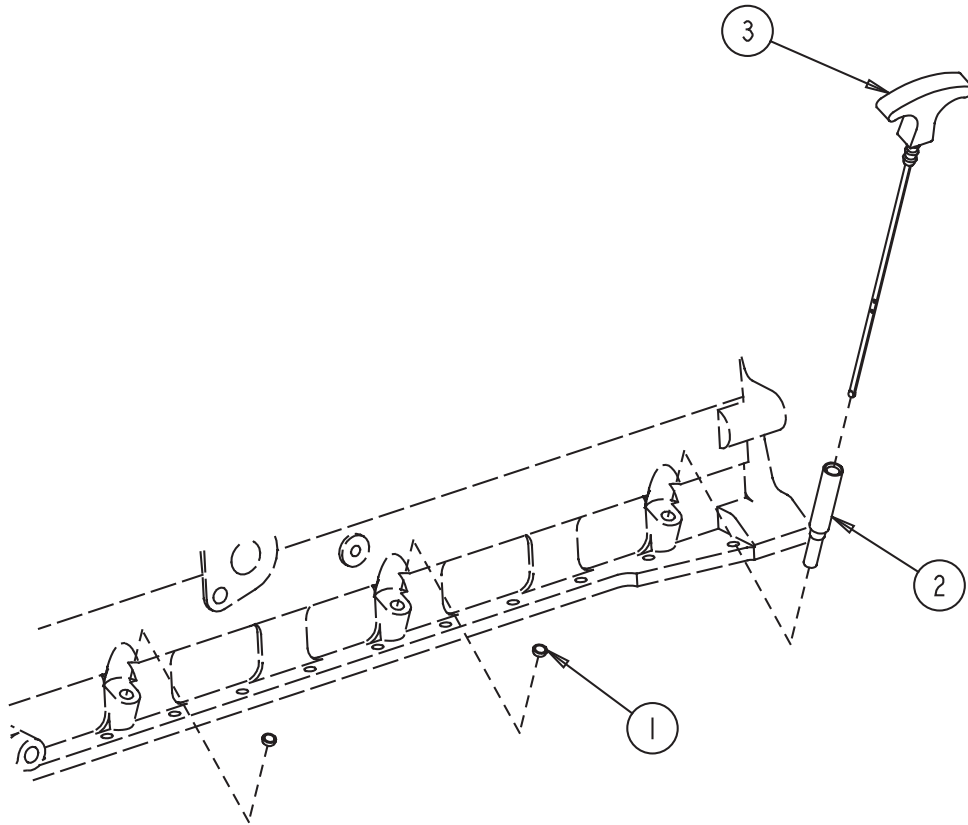

**B-Series Powergen (82.5 KVA To 125 KVA)
DIPSTICK ARRANGEMENT**

No.	Part Number	Description	Qty.	Remark
1	3900955	Plug, Expansion	2	
2	4080672	Tube Oil Gauge	1	
3	4080673	Dip Stick	1